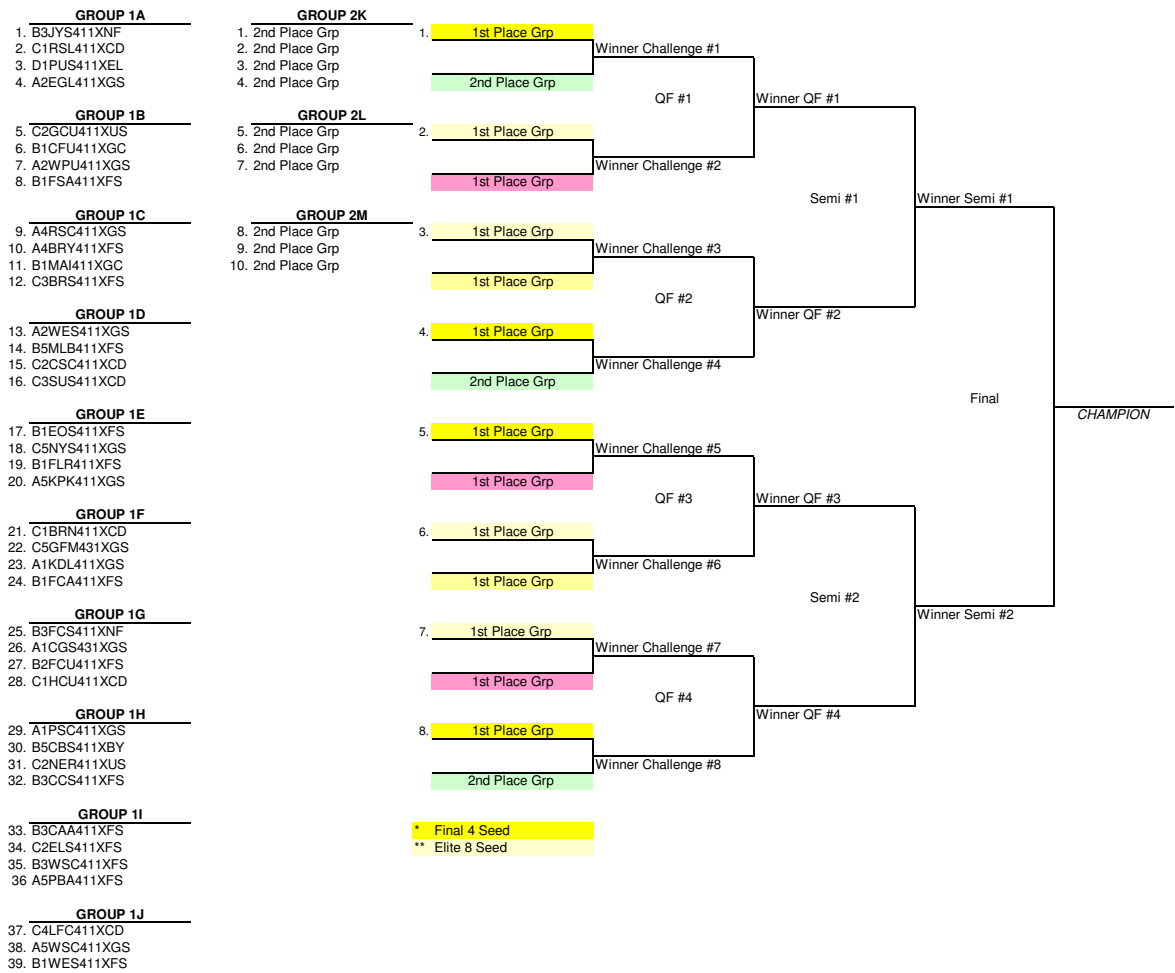

2010 FYSA STATE CUP
14 GIRLS

% returning players 60% minimum to seed

TOTAL # TEAMS	Region	Team	% returning players	Seed
39	Region A 11	A1CGS431XGS		
		A1KDL411XGS		
		A1PSC411XGS		
		A2EGL411XGS		
		A2WES411XGS		
		A2WPU411XGS		
		A4BRY411XFS		
		A4RSC411XGS		
		A5KPK411XGS		
		A5PBA411XFS		
		A5WSC411XGS		
	Region B 15	B1WES411XGC		
		B1CFU411XGC		
		B1EOS411XFS		
		B1FCA411XFS		
		B1FLR411XFS		
		B1FSA411XFS		
		B1MAI411XGC		
		B1WES411XFS		
		B2FCU411XFS		
		B3CAA411XFS		
		B3CCS411XFS		
	Region C 12	B3FCS411XNF		
		B3JYS411XNF		
		B3WSC411XFS		
		B5CBS411XBY		
		B5MLB411XFS		
		C1BRN411XCD		
		C1HCU411XCD		
		C1RSL411XCD		
		C2CSC411XCD		
		C2ELS411XFS		
		C2GCU411XUS		
	Region D 1	C2NER411XUS		
		C3BRS411XFS		
		C3SUS411XCD		
		C4LFC411XCD		
		C5GFM431XGS		
		C5NYS411XGS		
D1PUS411XEL				
Final Four *				
Final Eight **				

Round 1	Round 2	Challenge Round of 16		Final 4	
Mar 27th & 28th	Apr 17th & 18th	May 8th	May 9th Qtr Finals	May 22nd - Semi's	May 23rd - Finals
9 Grp of 4; 1 Grp of 3	2nd Place from R1 1 Grp of 4; 2 Grps of 3				
1st Place to Rnd of 16 2nd Place to R2	1st Place to Rnd of 16 2nd Place to Rnd of 16				

* Final 4 Seed
** Elite 8 Seed