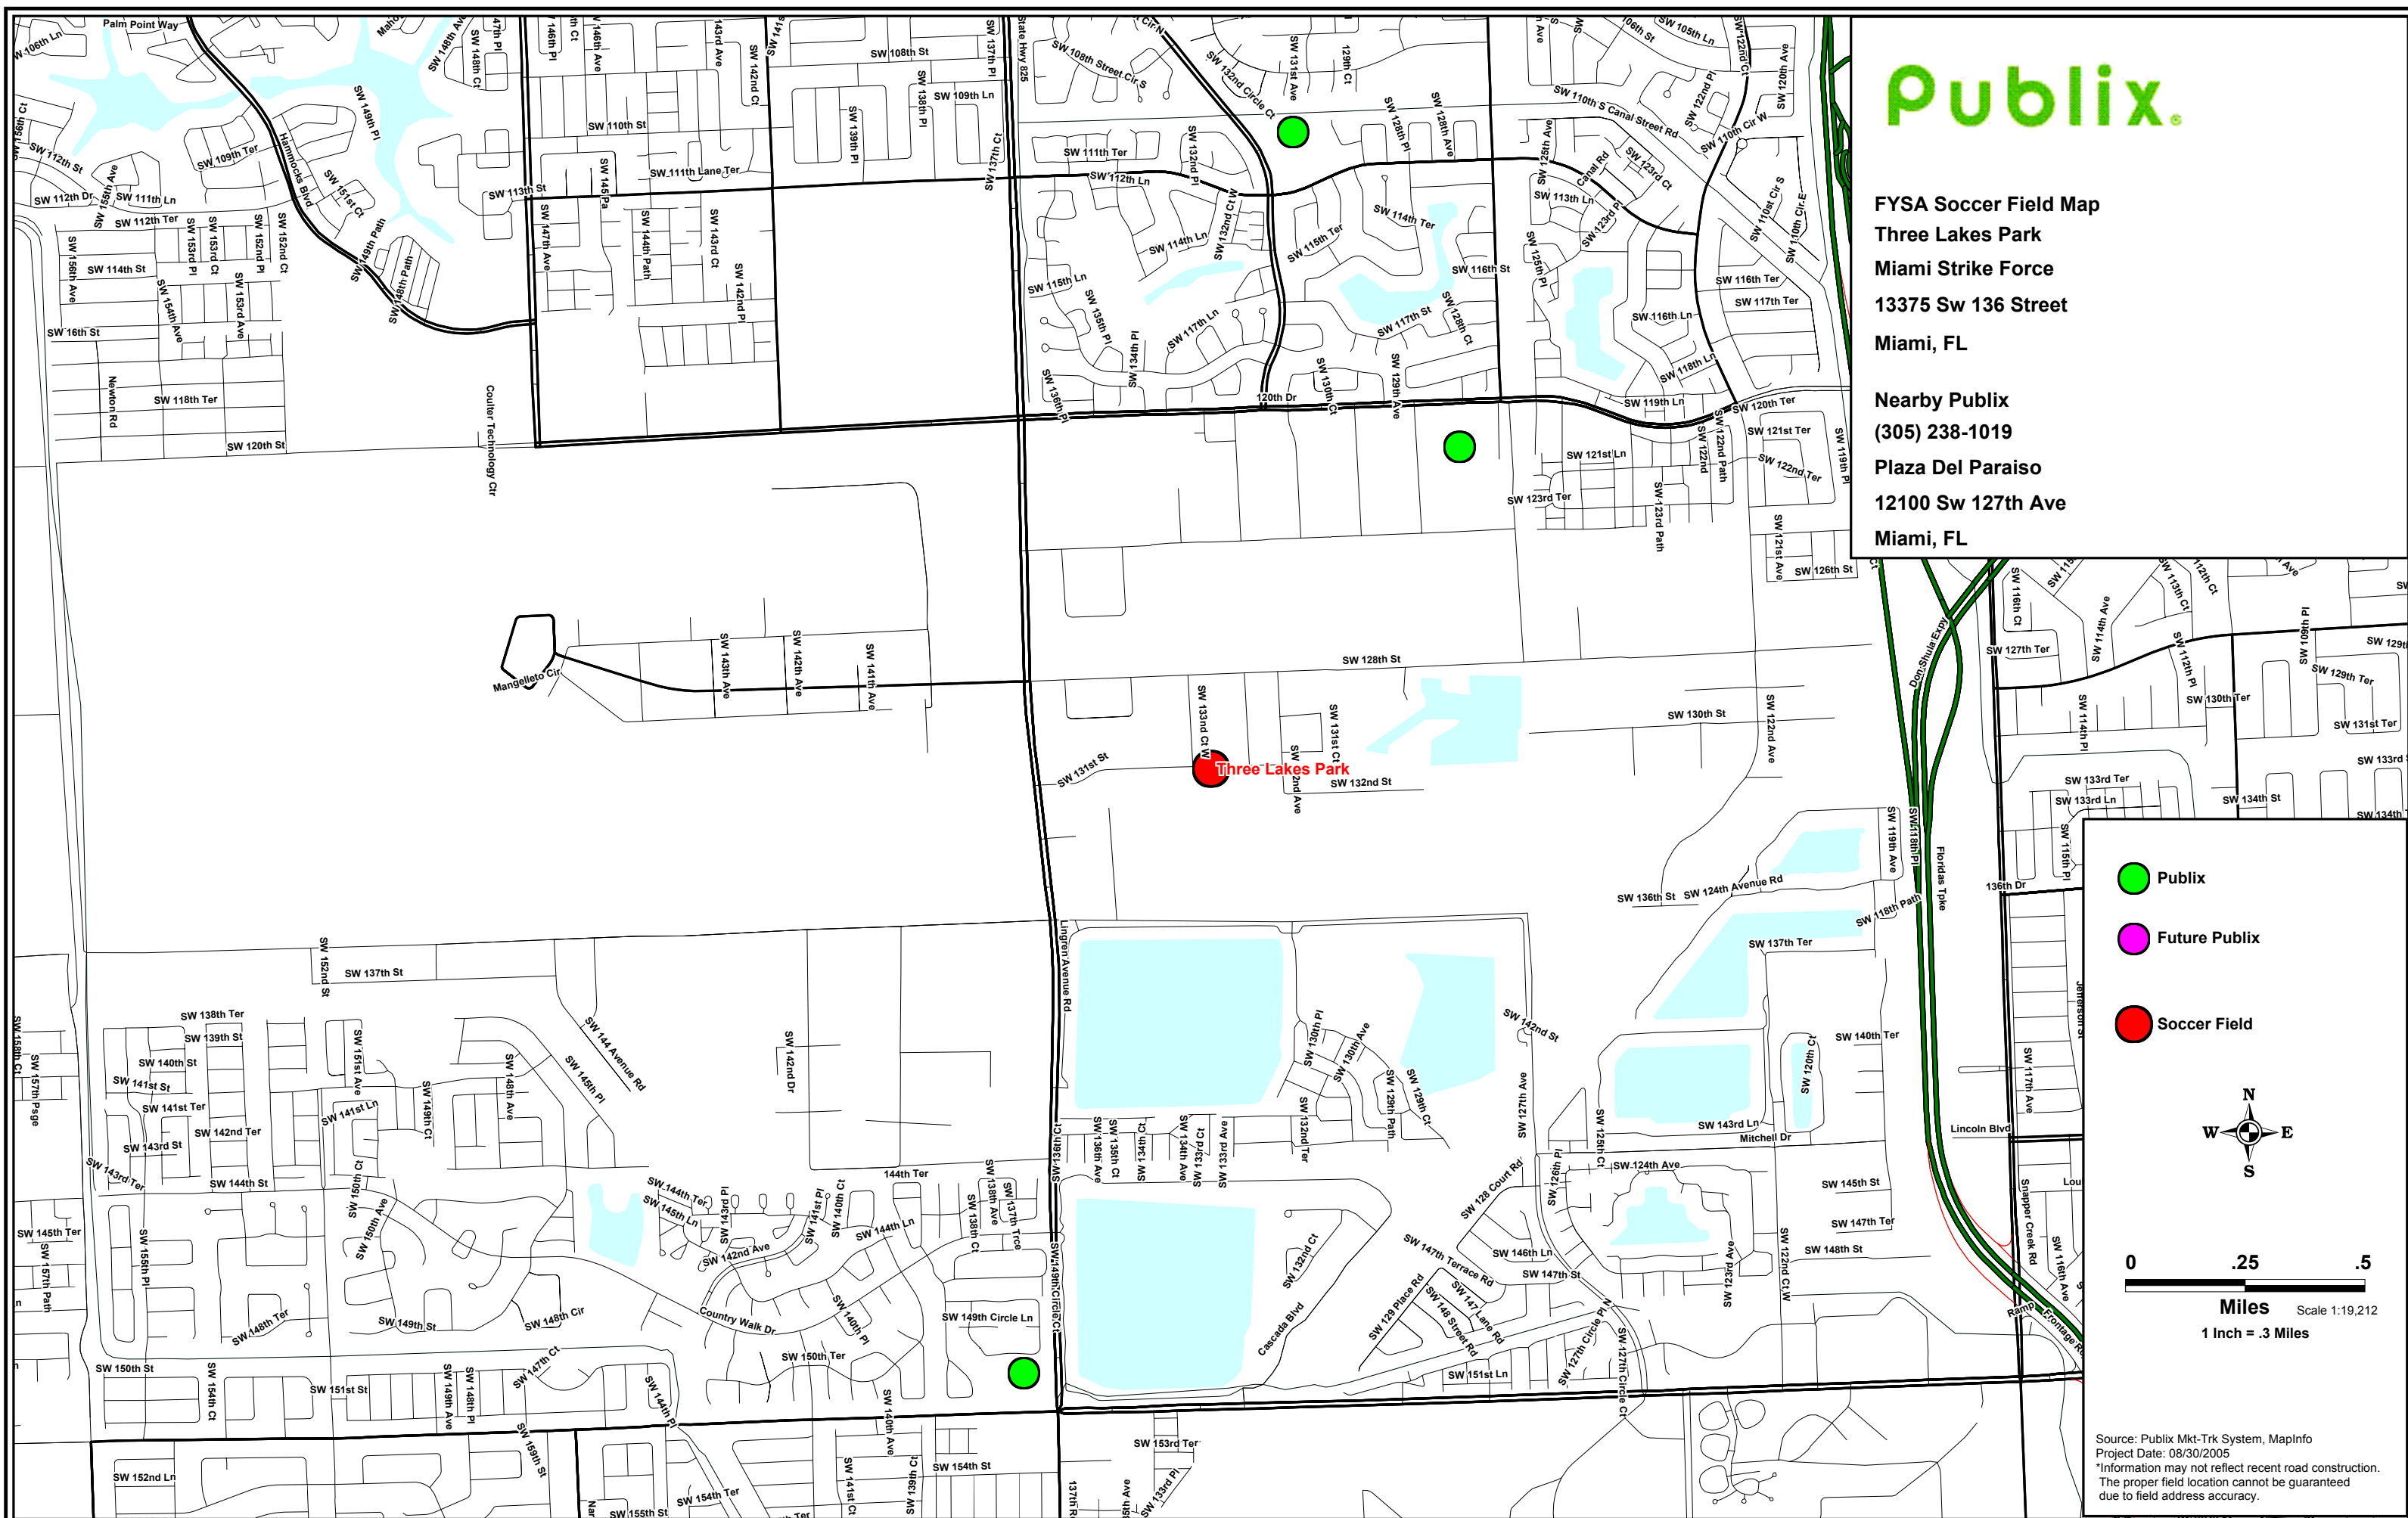

FYSA Soccer Field Map
Three Lakes Park
Miami Strike Force
13375 Sw 136 Street
Miami, FL

Nearby Publix
(305) 238-1019
Plaza Del Paraiso
12100 Sw 127th Ave
Miami, FL

- Publix
- Future Publix
- Soccer Field

Miles Scale 1:19,212
1 Inch = .3 Miles

Source: Publix Mkt-Trk System, MapInfo
 Project Date: 08/30/2005
 *Information may not reflect recent road construction.
 The proper field location cannot be guaranteed due to field address accuracy.