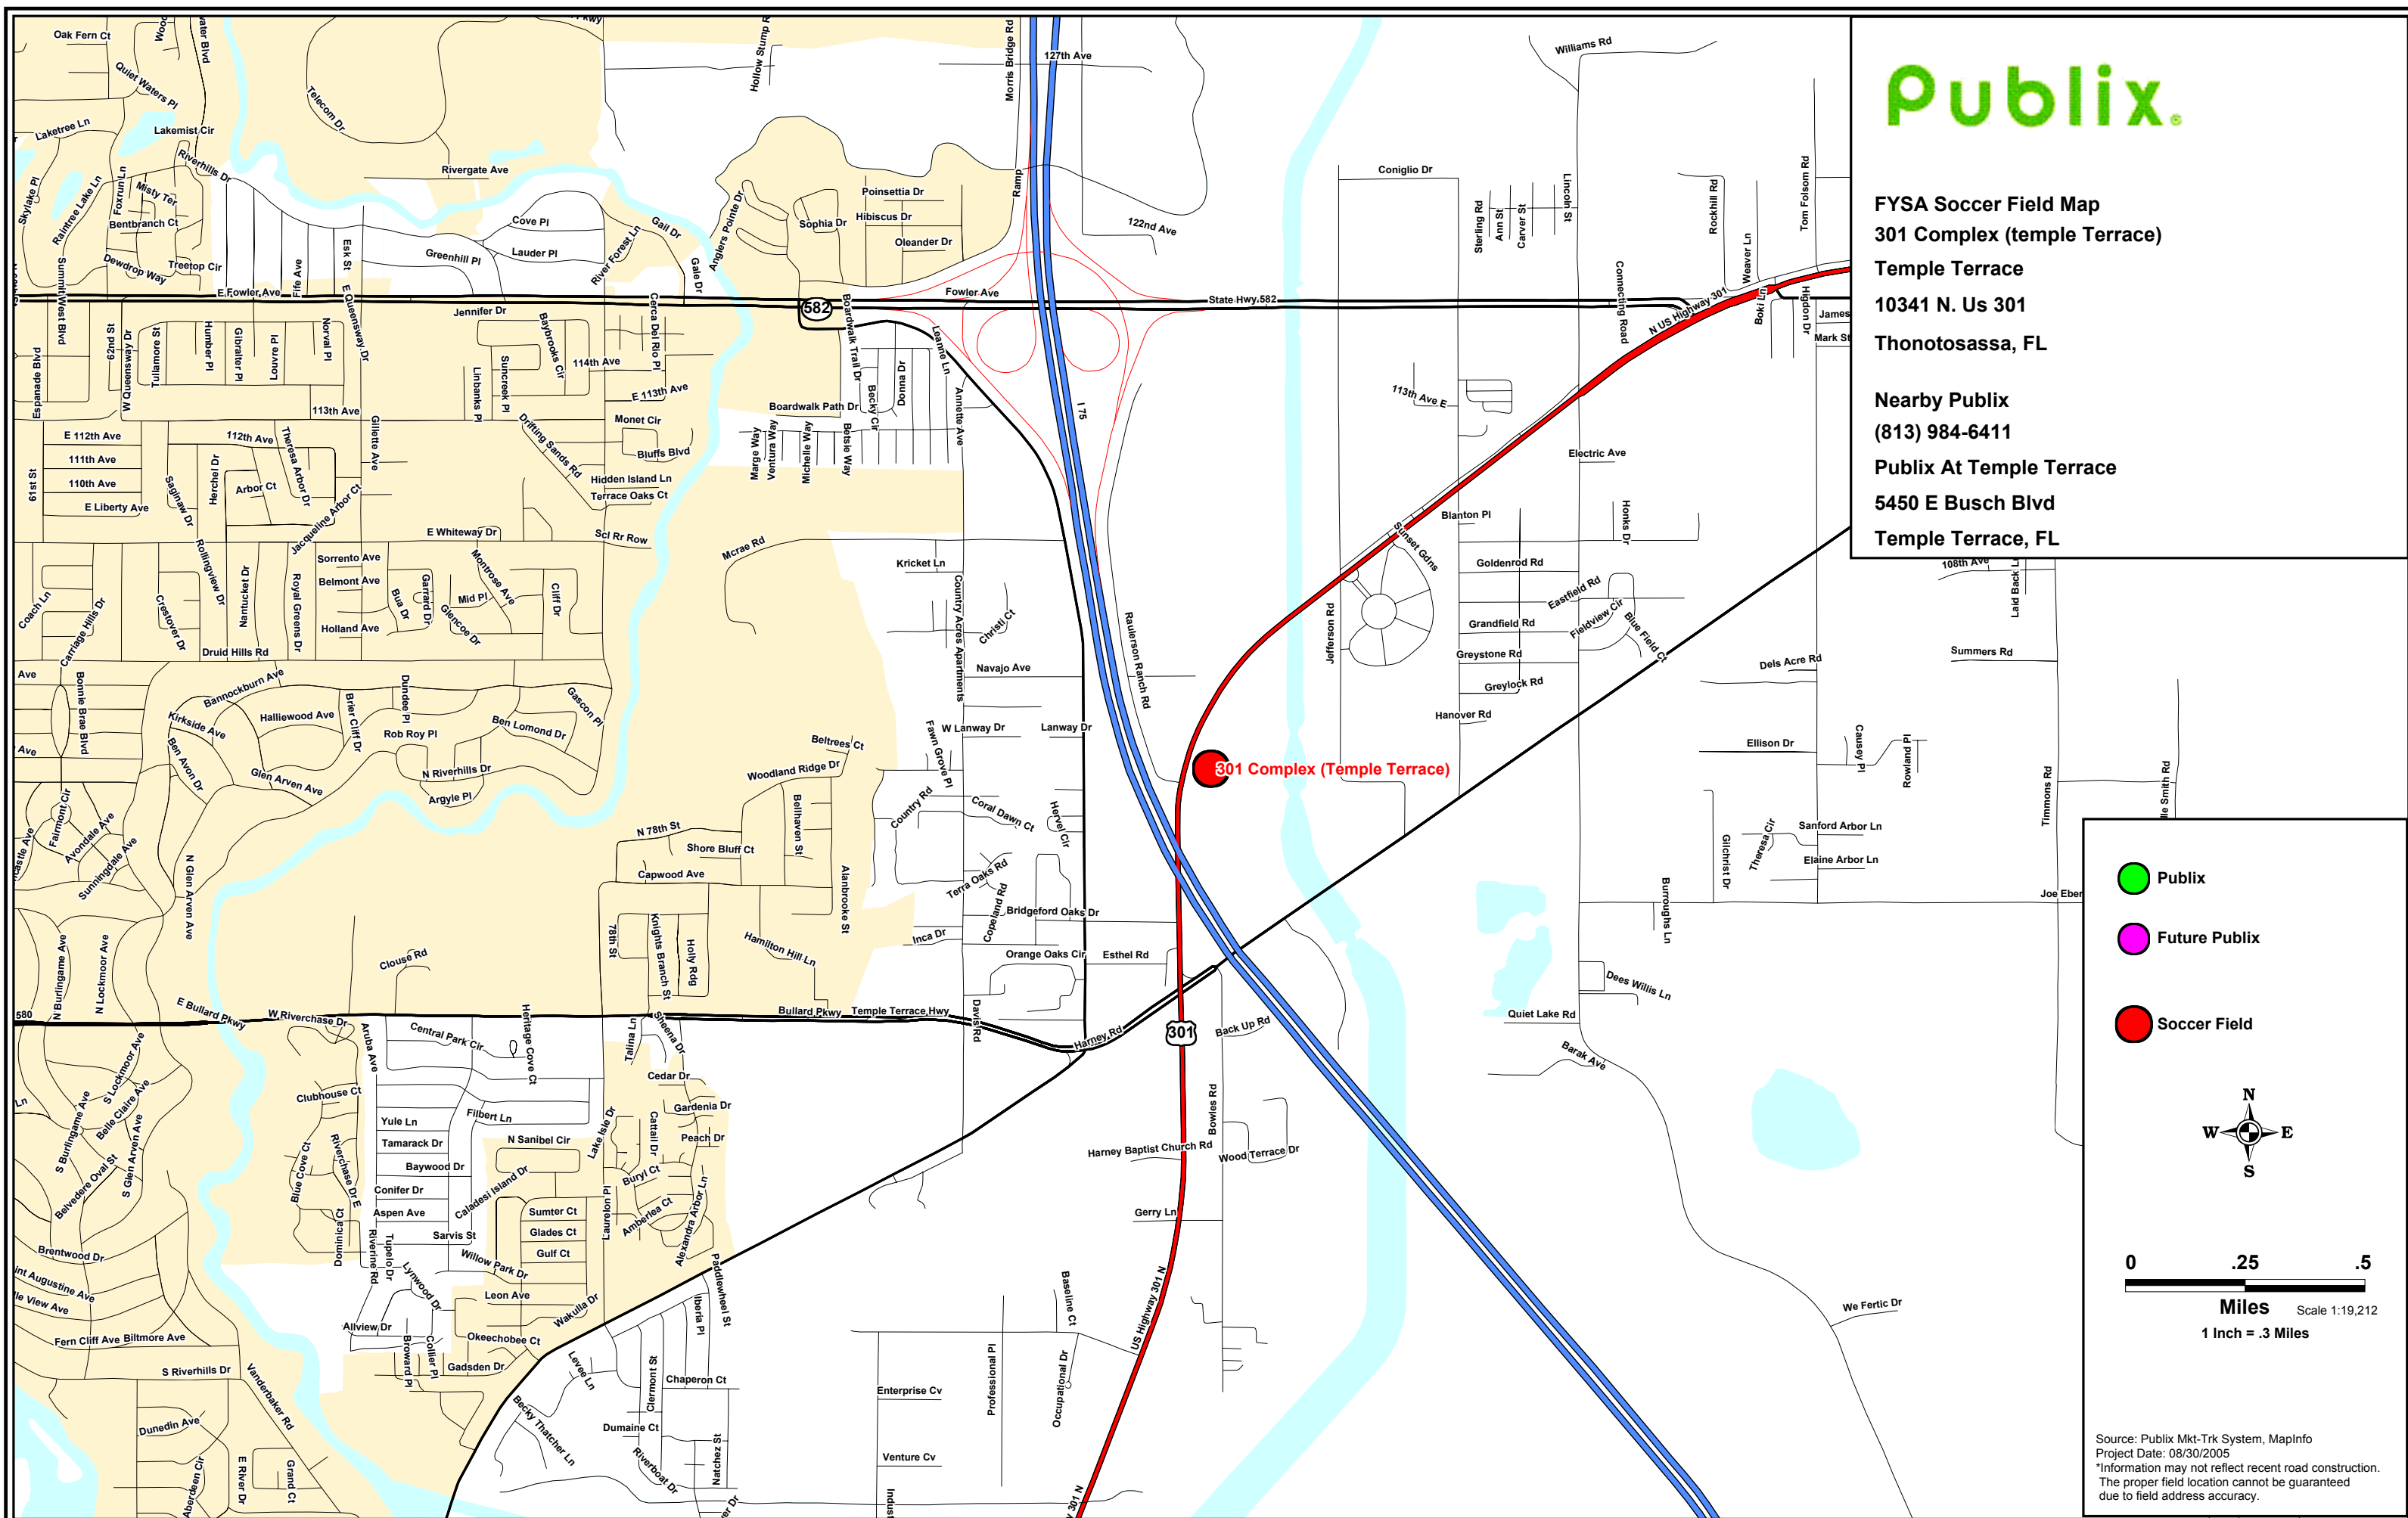

**FYSA Soccer Field Map**  
**301 Complex (temple Terrace)**  
**Temple Terrace**  
**10341 N. Us 301**  
**Thonotosassa, FL**

**Nearby Publix**  
**(813) 984-6411**  
**Publix At Temple Terrace**  
**5450 E Busch Blvd**  
**Temple Terrace, FL**

Source: Publix Mkt-Trk System, MapInfo  
 Project Date: 08/30/2005  
 \*Information may not reflect recent road construction.  
 The proper field location cannot be guaranteed  
 due to field address accuracy.