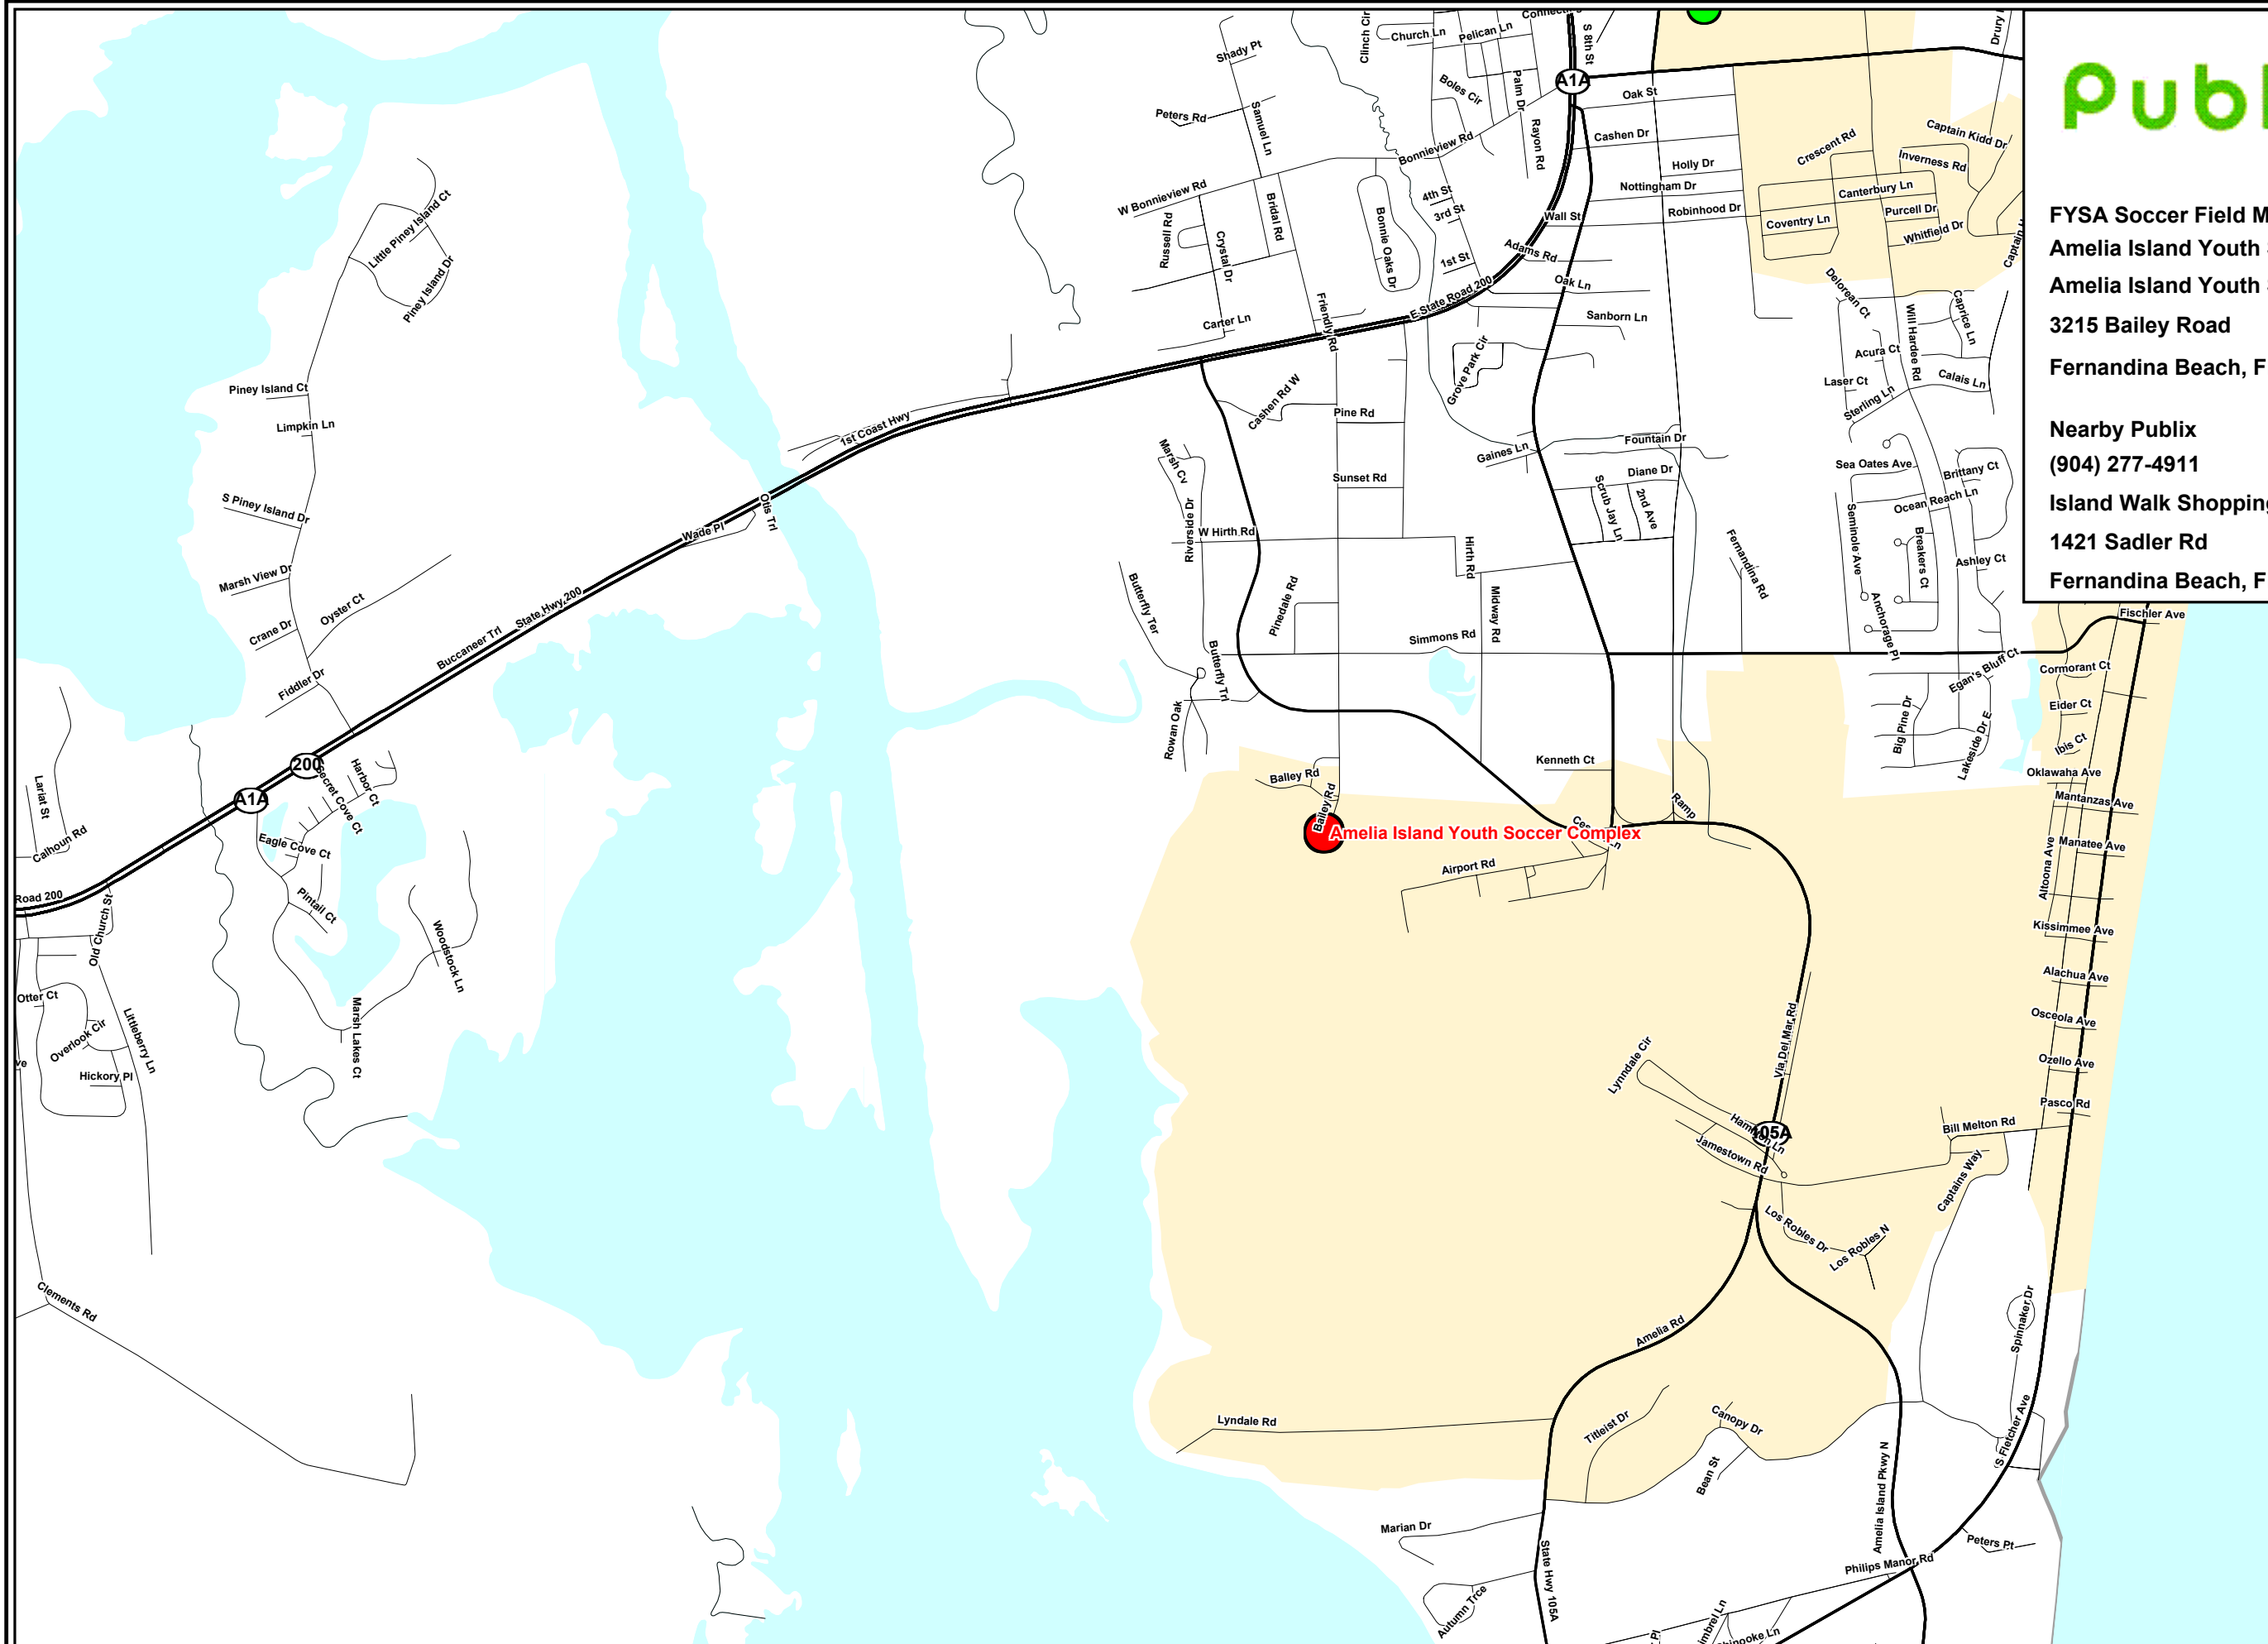

FYSA Soccer Field Map
Amelia Island Youth Soccer Complex
Amelia Island Youth Soccer
3215 Bailey Road
Fernandina Beach, FL

Nearby Publix
(904) 277-4911
Island Walk Shopping Center
1421 Sadler Rd
Fernandina Beach, FL

-  Publix
-  Future Publix
-  Soccer Field

Miles Scale 1:19,212
 1 Inch = .3 Miles

Source: Publix Mkt-Trk System, MapInfo
 Project Date: 08/30/2005
 *Information may not reflect recent road construction.
 The proper field location cannot be guaranteed due to field address accuracy.