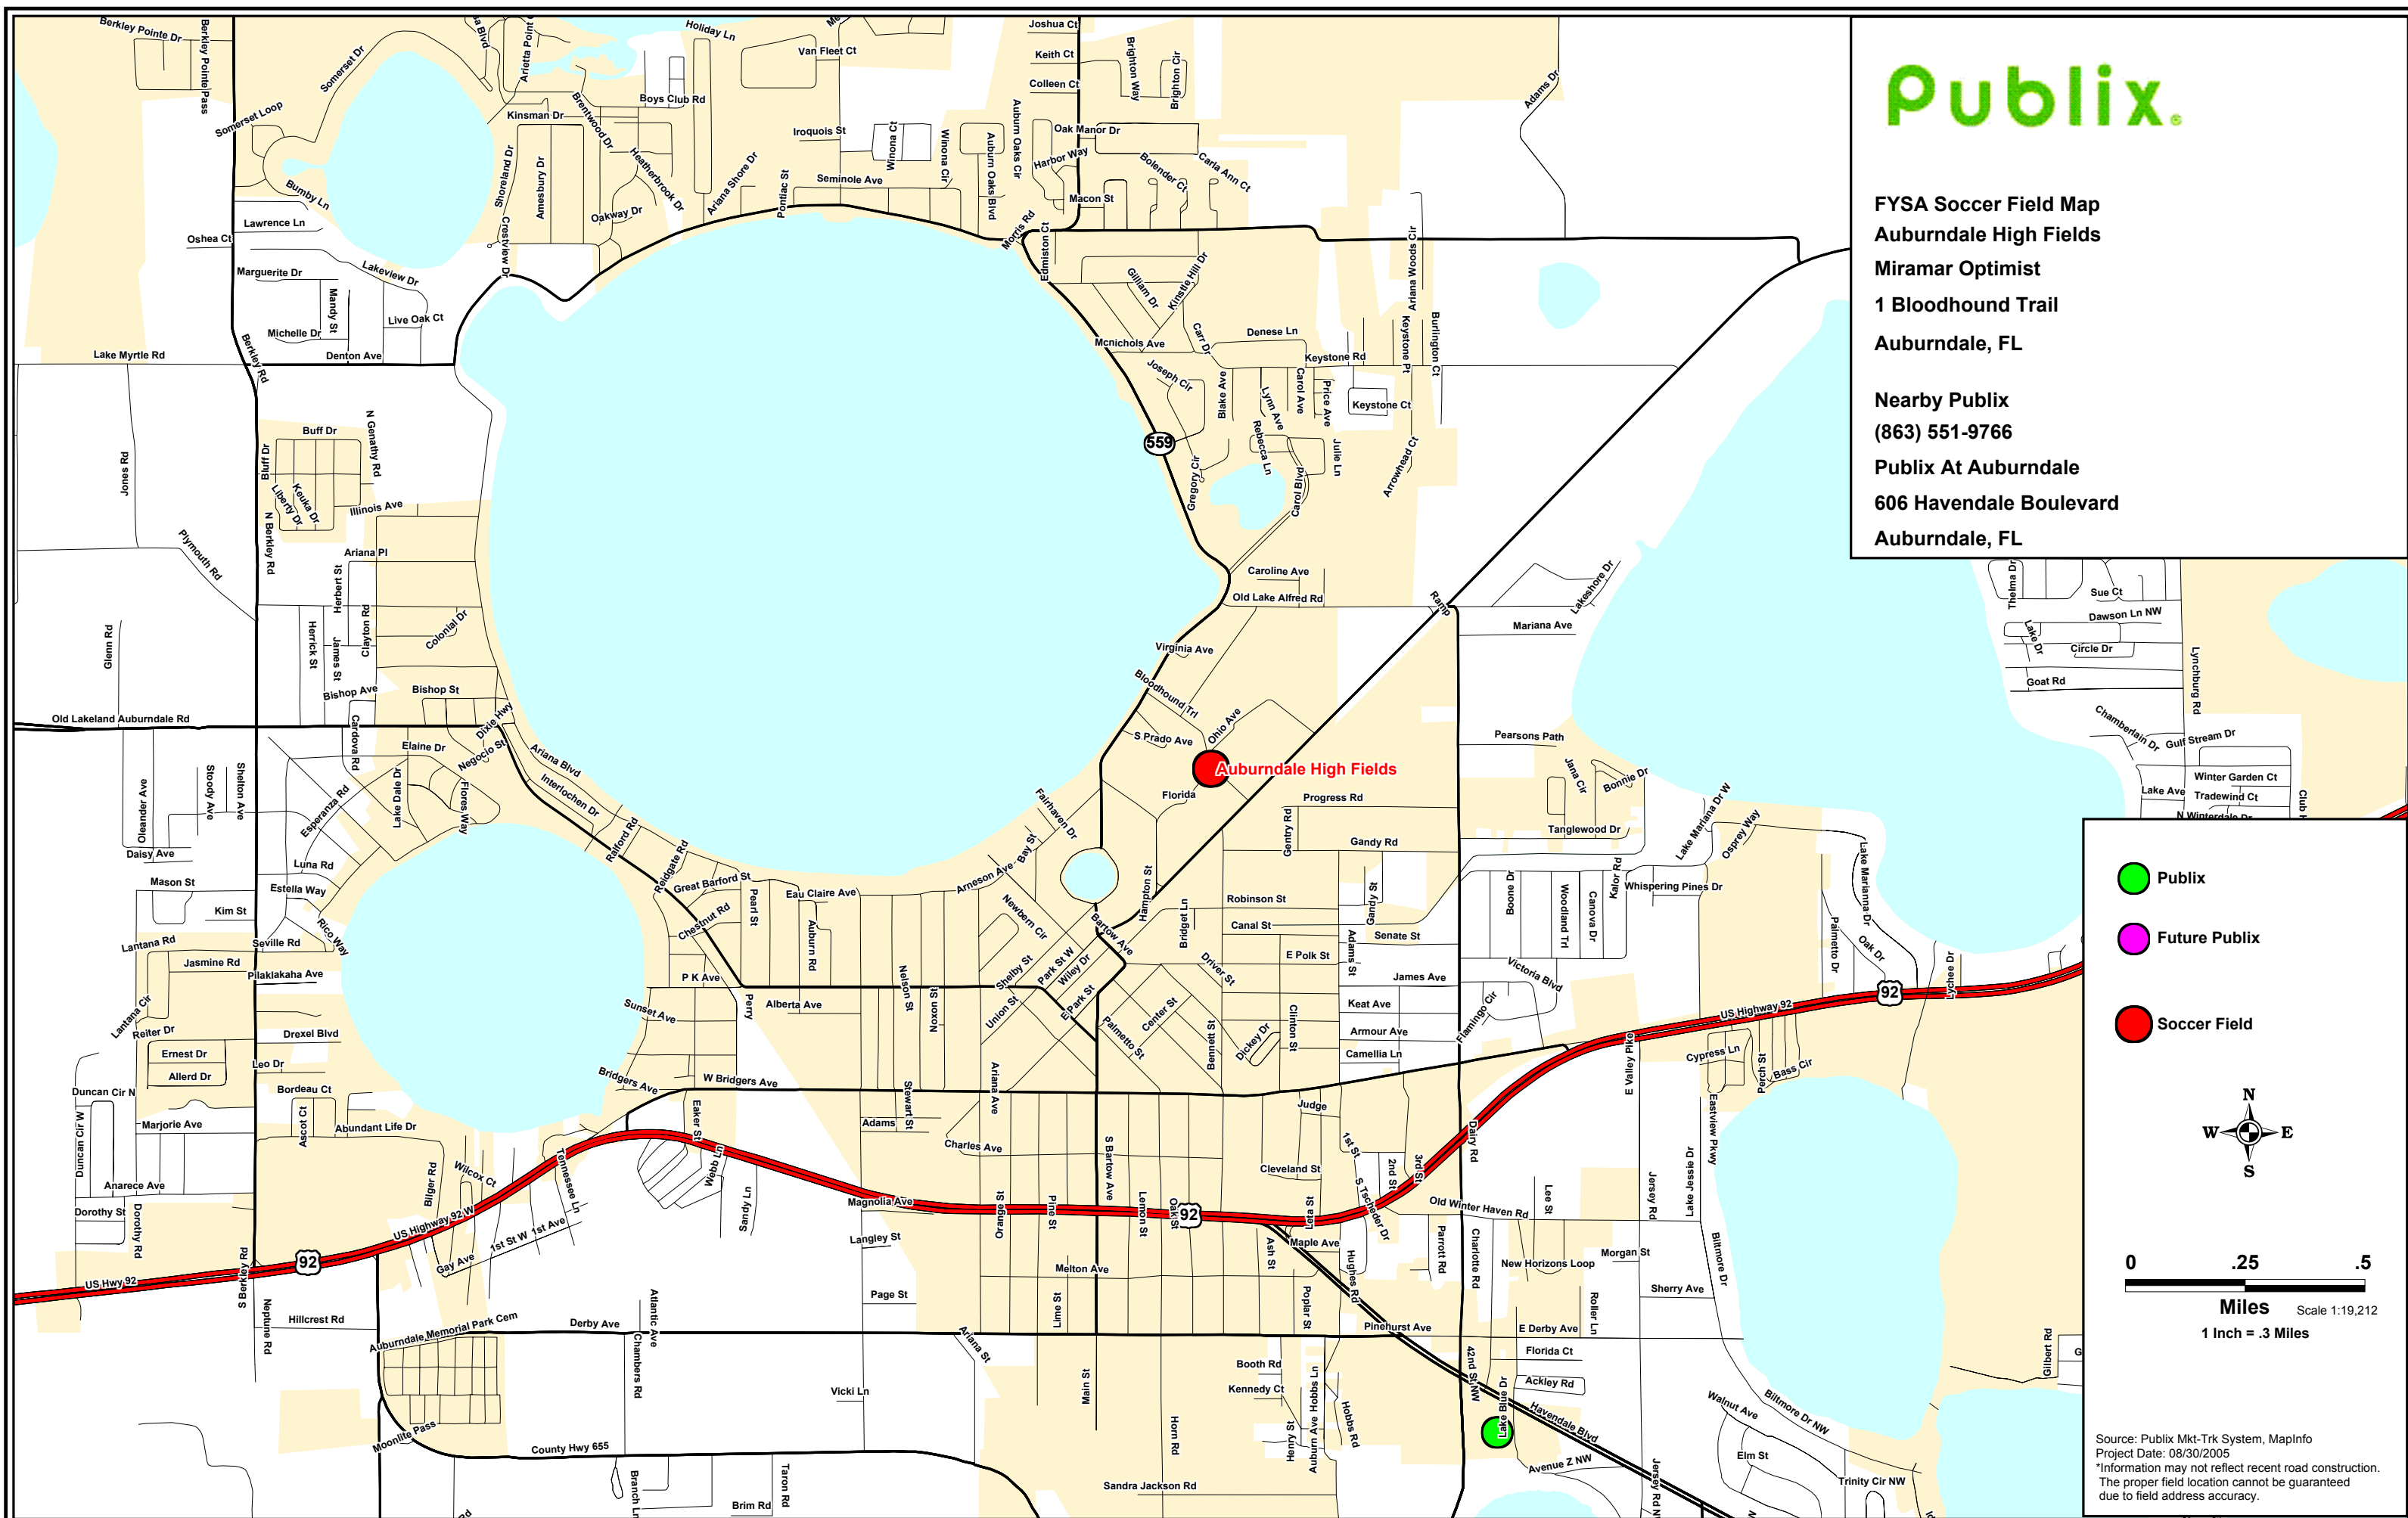

FYSA Soccer Field Map
Auburndale High Fields
Miramar Optimist
1 Bloodhound Trail
Auburndale, FL

Nearby Publix
(863) 551-9766
Publix At Auburndale
606 Havendale Boulevard
Auburndale, FL

- Publix
- Future Publix
- Soccer Field

Source: Publix Mkt-Trk System, MapInfo
Project Date: 08/30/2005
*Information may not reflect recent road construction.
The proper field location cannot be guaranteed
due to field address accuracy.