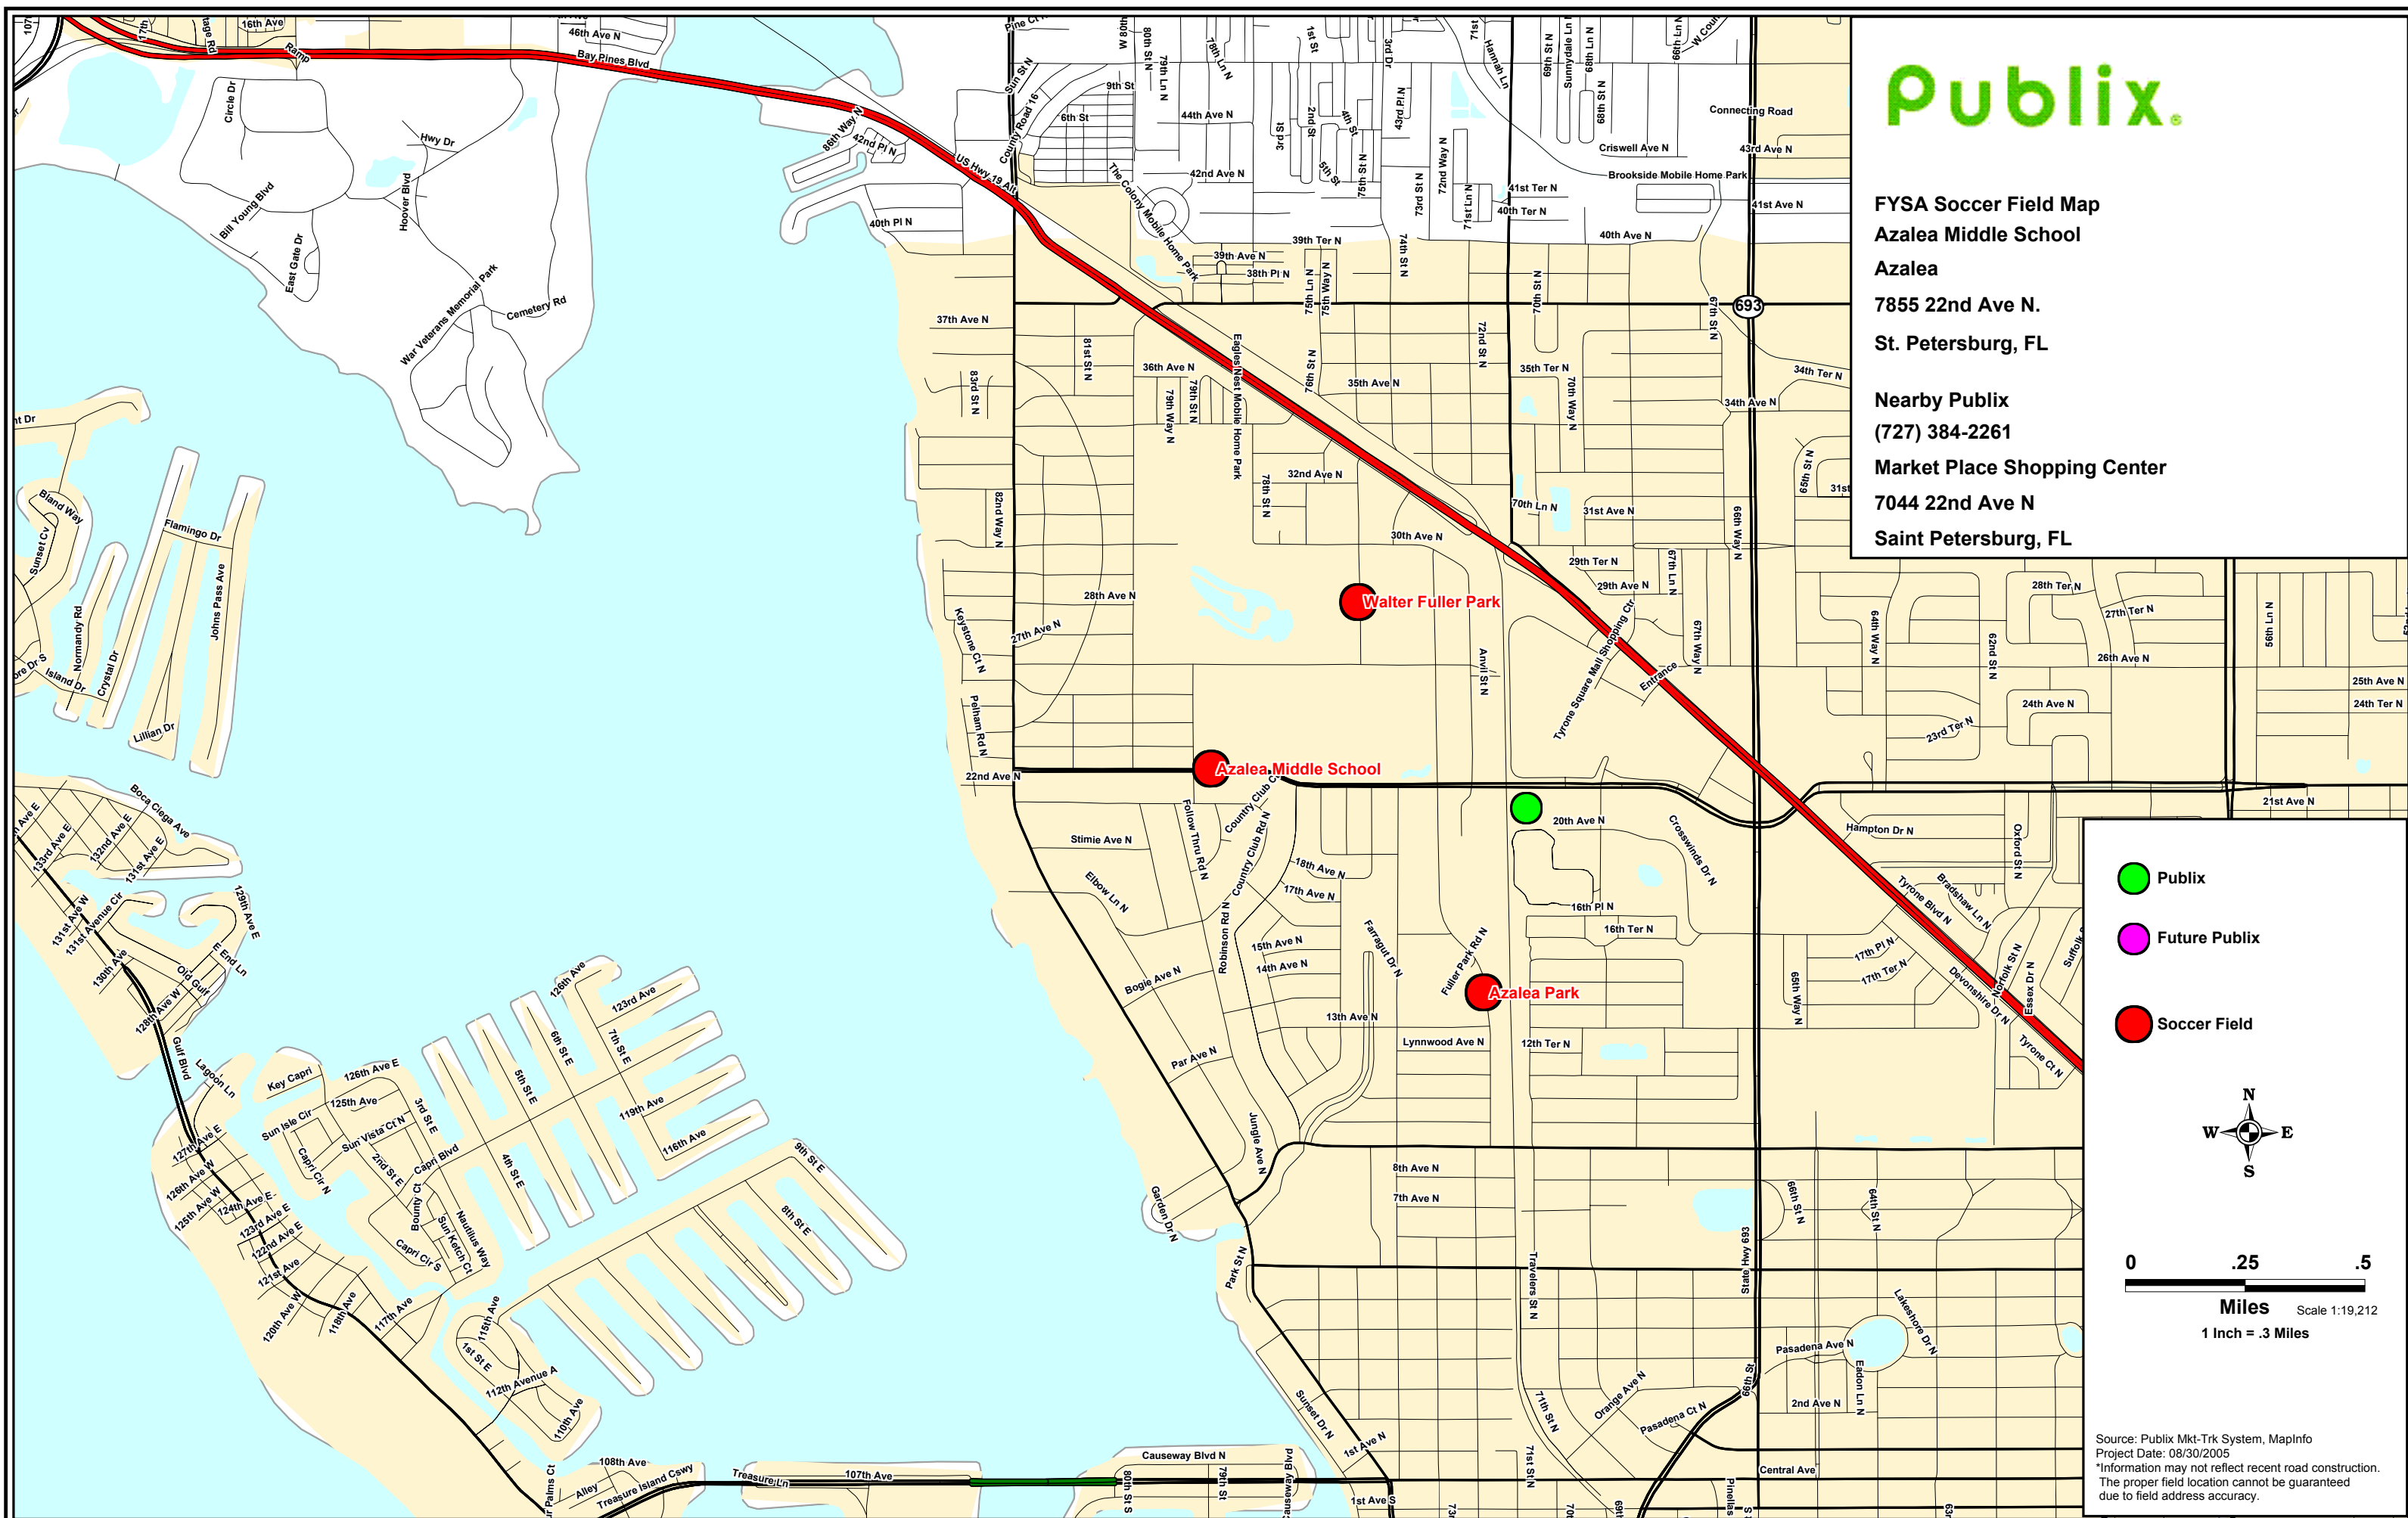

FYSA Soccer Field Map

Azalea Middle School

Azalea

7855 22nd Ave N.

St. Petersburg, FL

Nearby Publix

(727) 384-2261

Market Place Shopping Center

7044 22nd Ave N

Saint Petersburg, FL

- Publix
- Future Publix
- Soccer Field

Miles Scale 1:19,212
1 Inch = .3 Miles

Source: Publix Mkt-Trk System, MapInfo
Project Date: 08/30/2005
*Information may not reflect recent road construction.
The proper field location cannot be guaranteed due to field address accuracy.