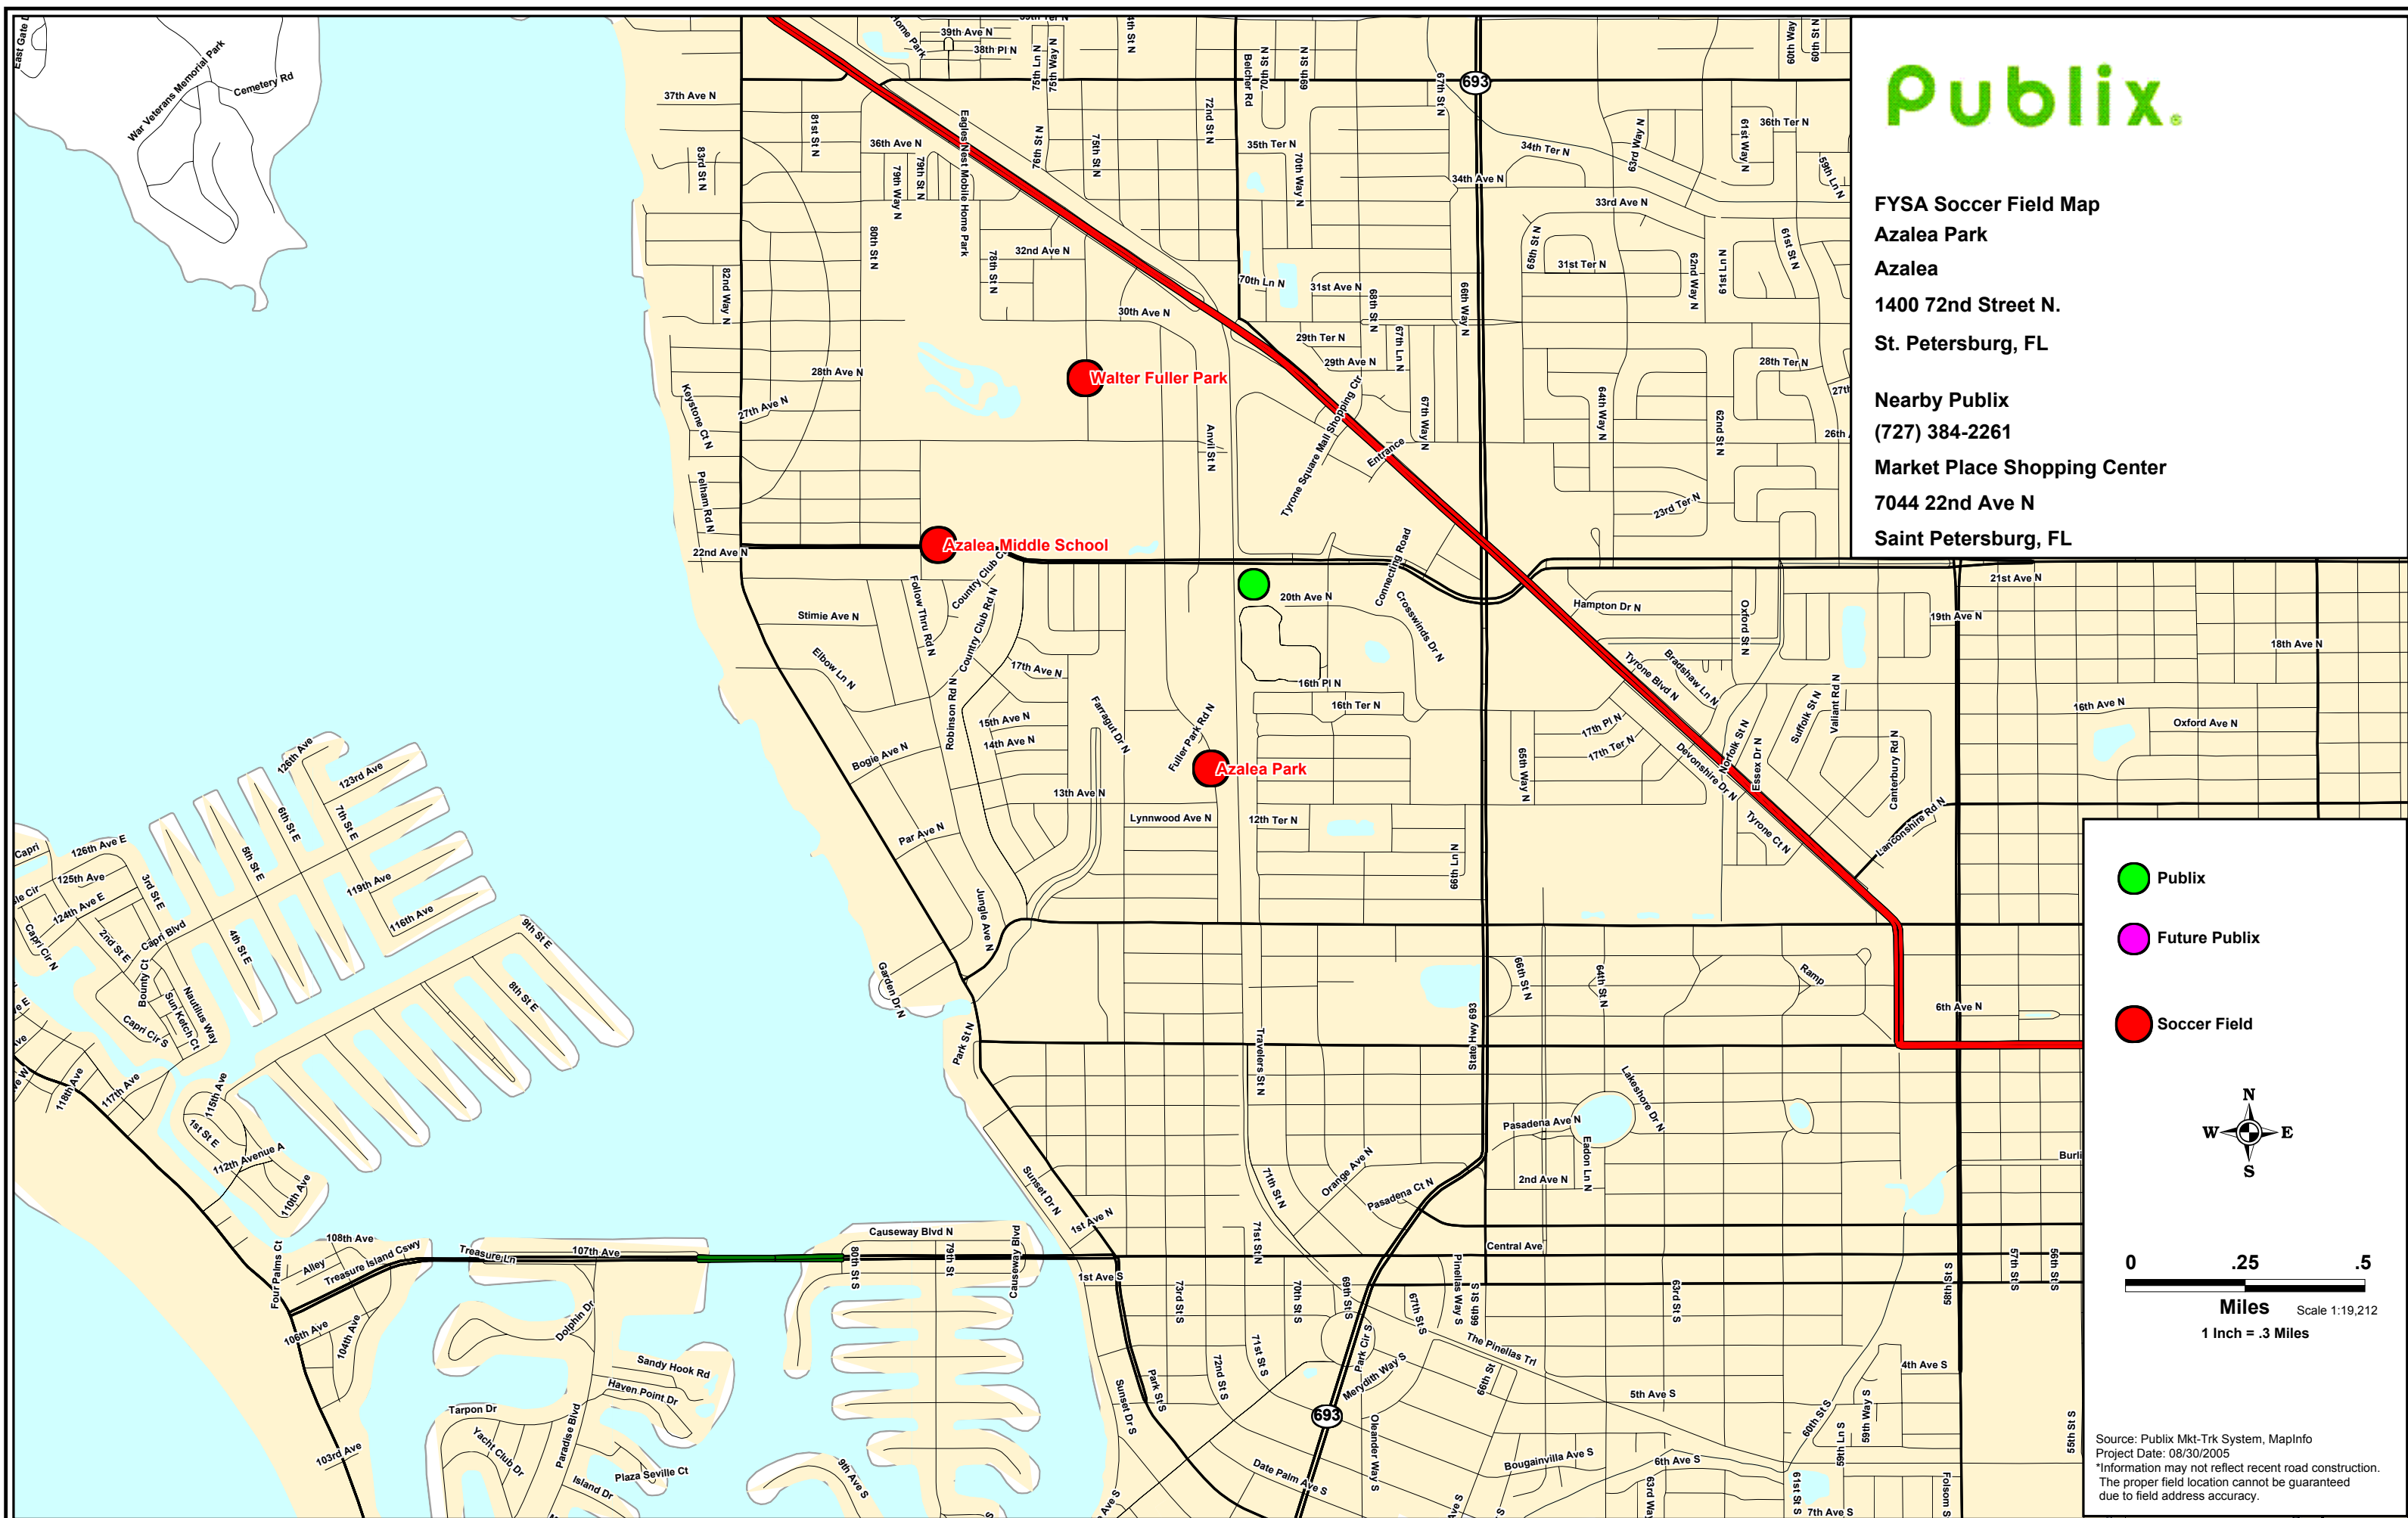

FYSA Soccer Field Map

Azalea Park

Azalea

1400 72nd Street N.

St. Petersburg, FL

Nearby Publix

(727) 384-2261

Market Place Shopping Center

7044 22nd Ave N

Saint Petersburg, FL

- Publix
- Future Publix
- Soccer Field

Miles Scale 1:19,212
1 Inch = .3 Miles

Source: Publix Mkt-Trk System, MapInfo
Project Date: 08/30/2005
*Information may not reflect recent road construction.
The proper field location cannot be guaranteed due to field address accuracy.