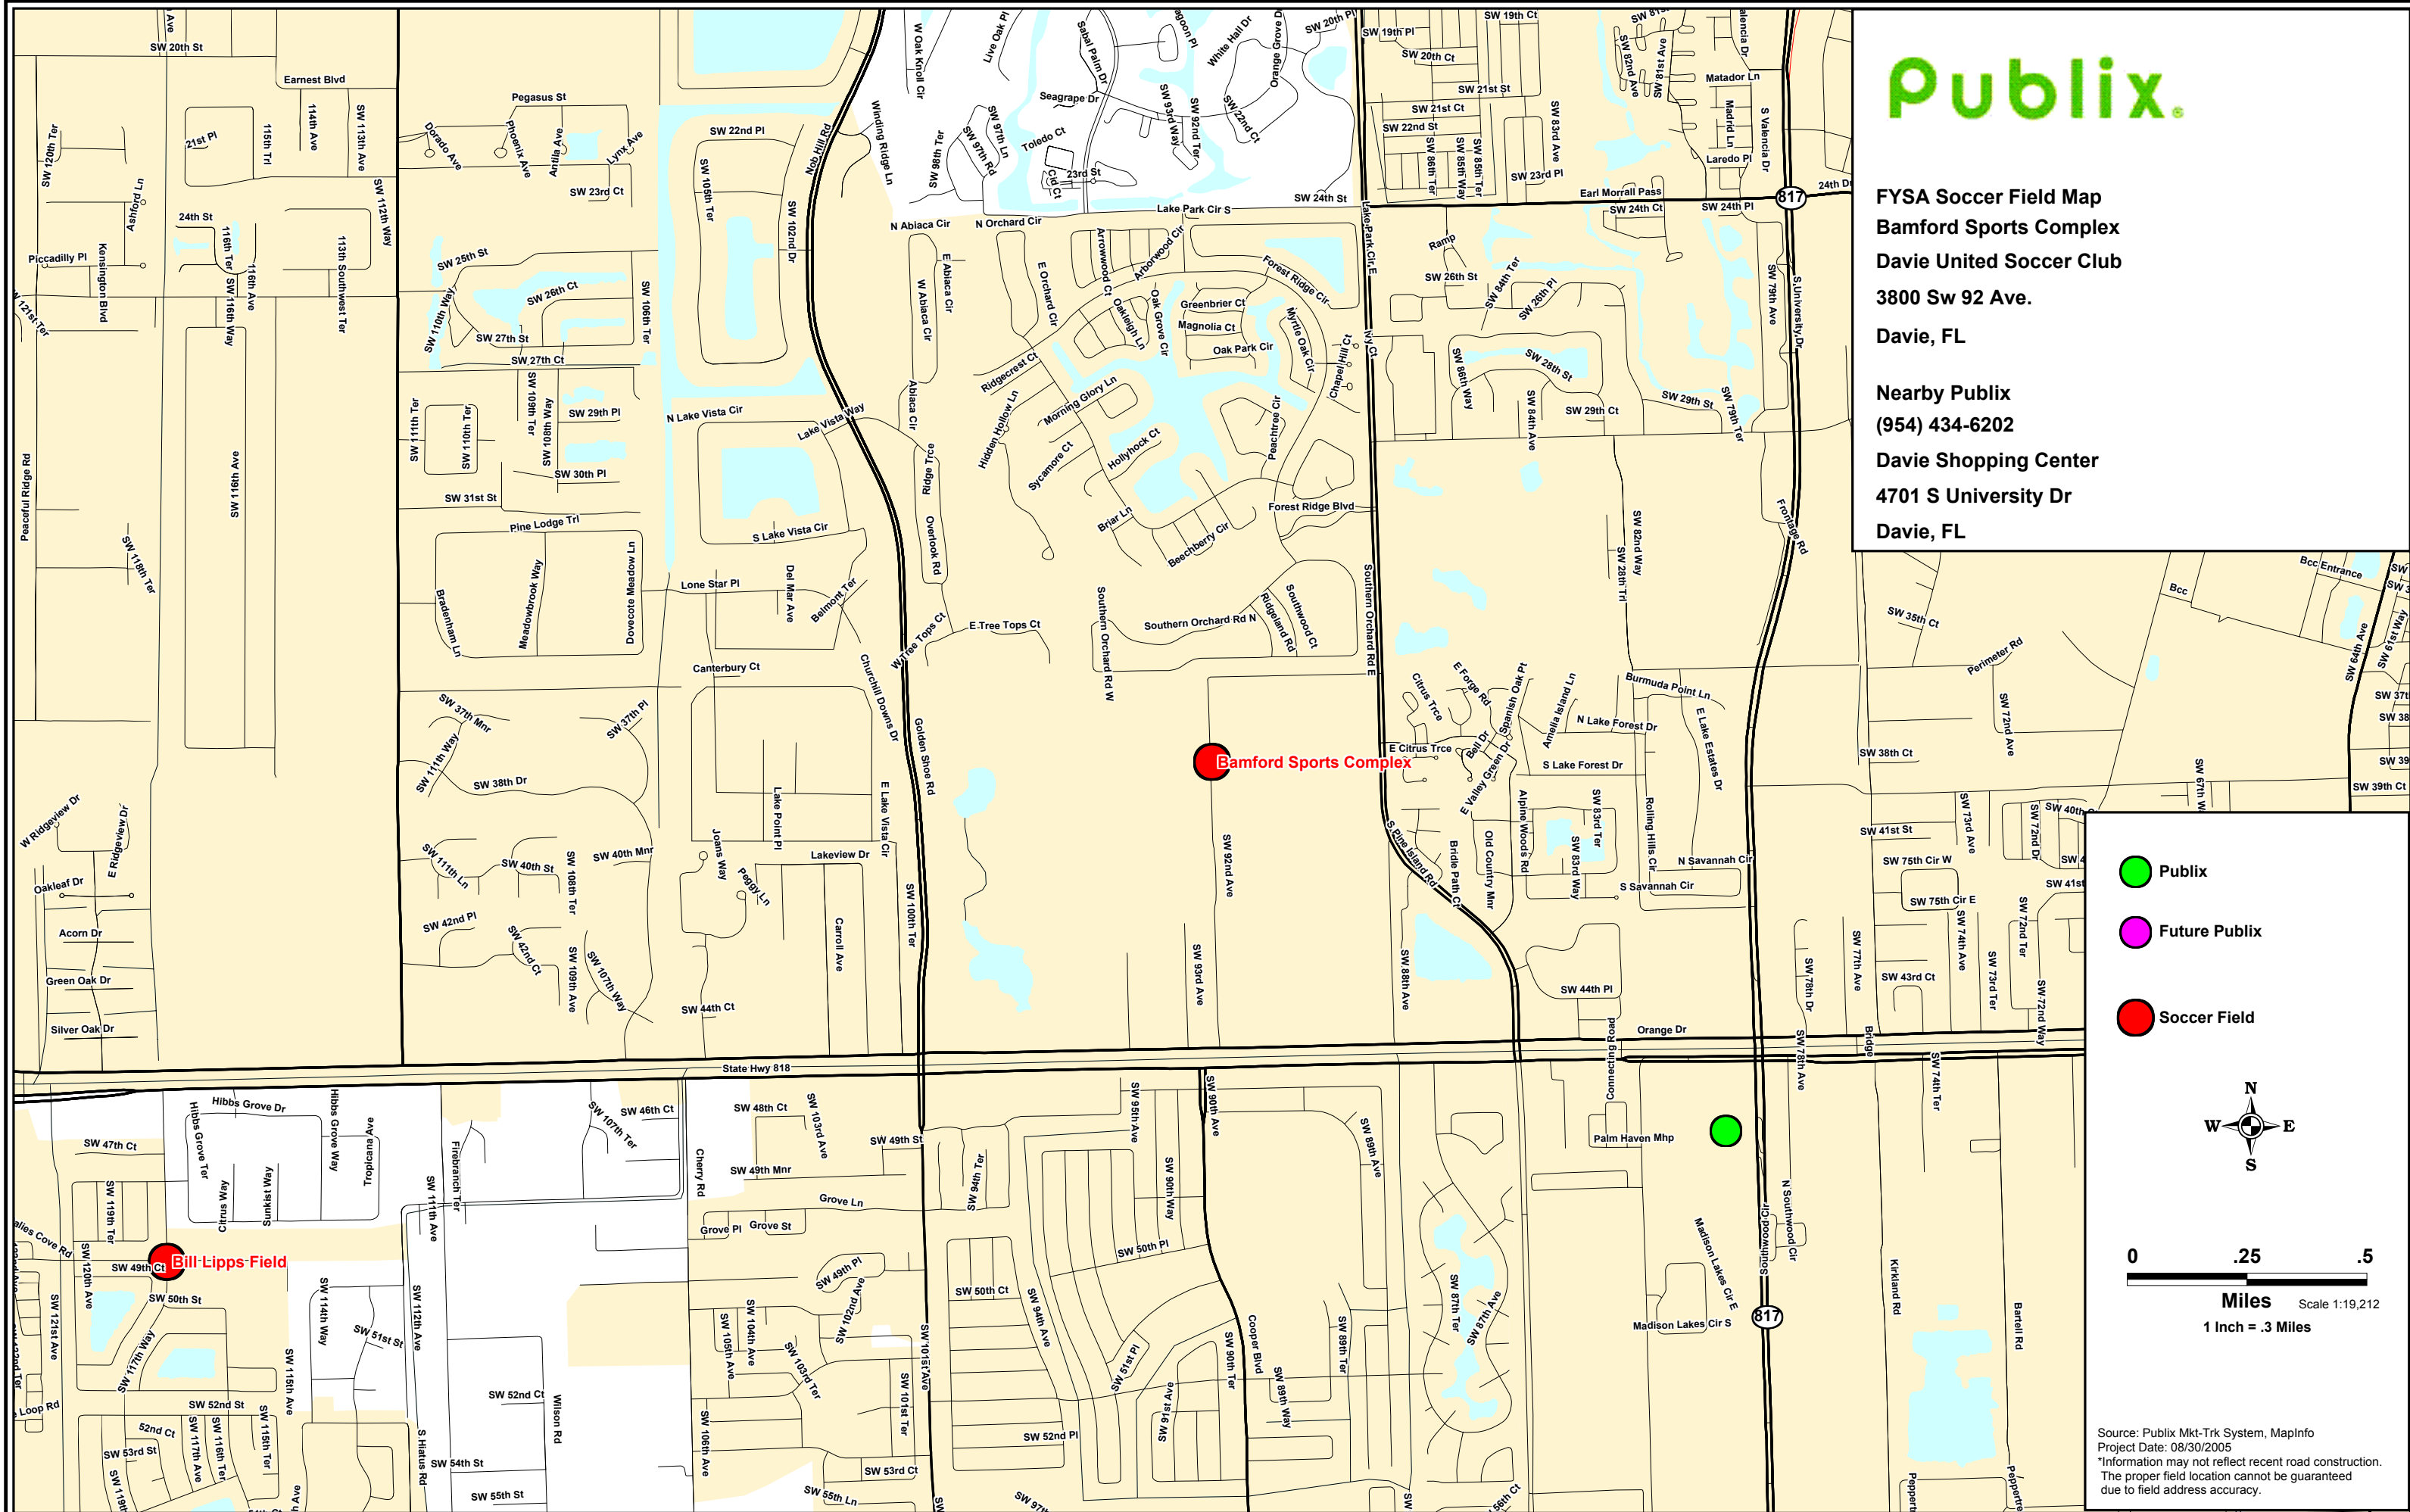

FYSA Soccer Field Map
Bamford Sports Complex
Davie United Soccer Club
3800 Sw 92 Ave.

Davie, FL

Nearby Publix
(954) 434-6202

Davie Shopping Center
4701 S University Dr
Davie, FL

- Publix
- Future Publix
- Soccer Field

Miles Scale 1:19,212
1 Inch = .3 Miles

Source: Publix Mkt-Trk System, MapInfo
 Project Date: 08/30/2005
 *Information may not reflect recent road construction.
 The proper field location cannot be guaranteed
 due to field address accuracy.