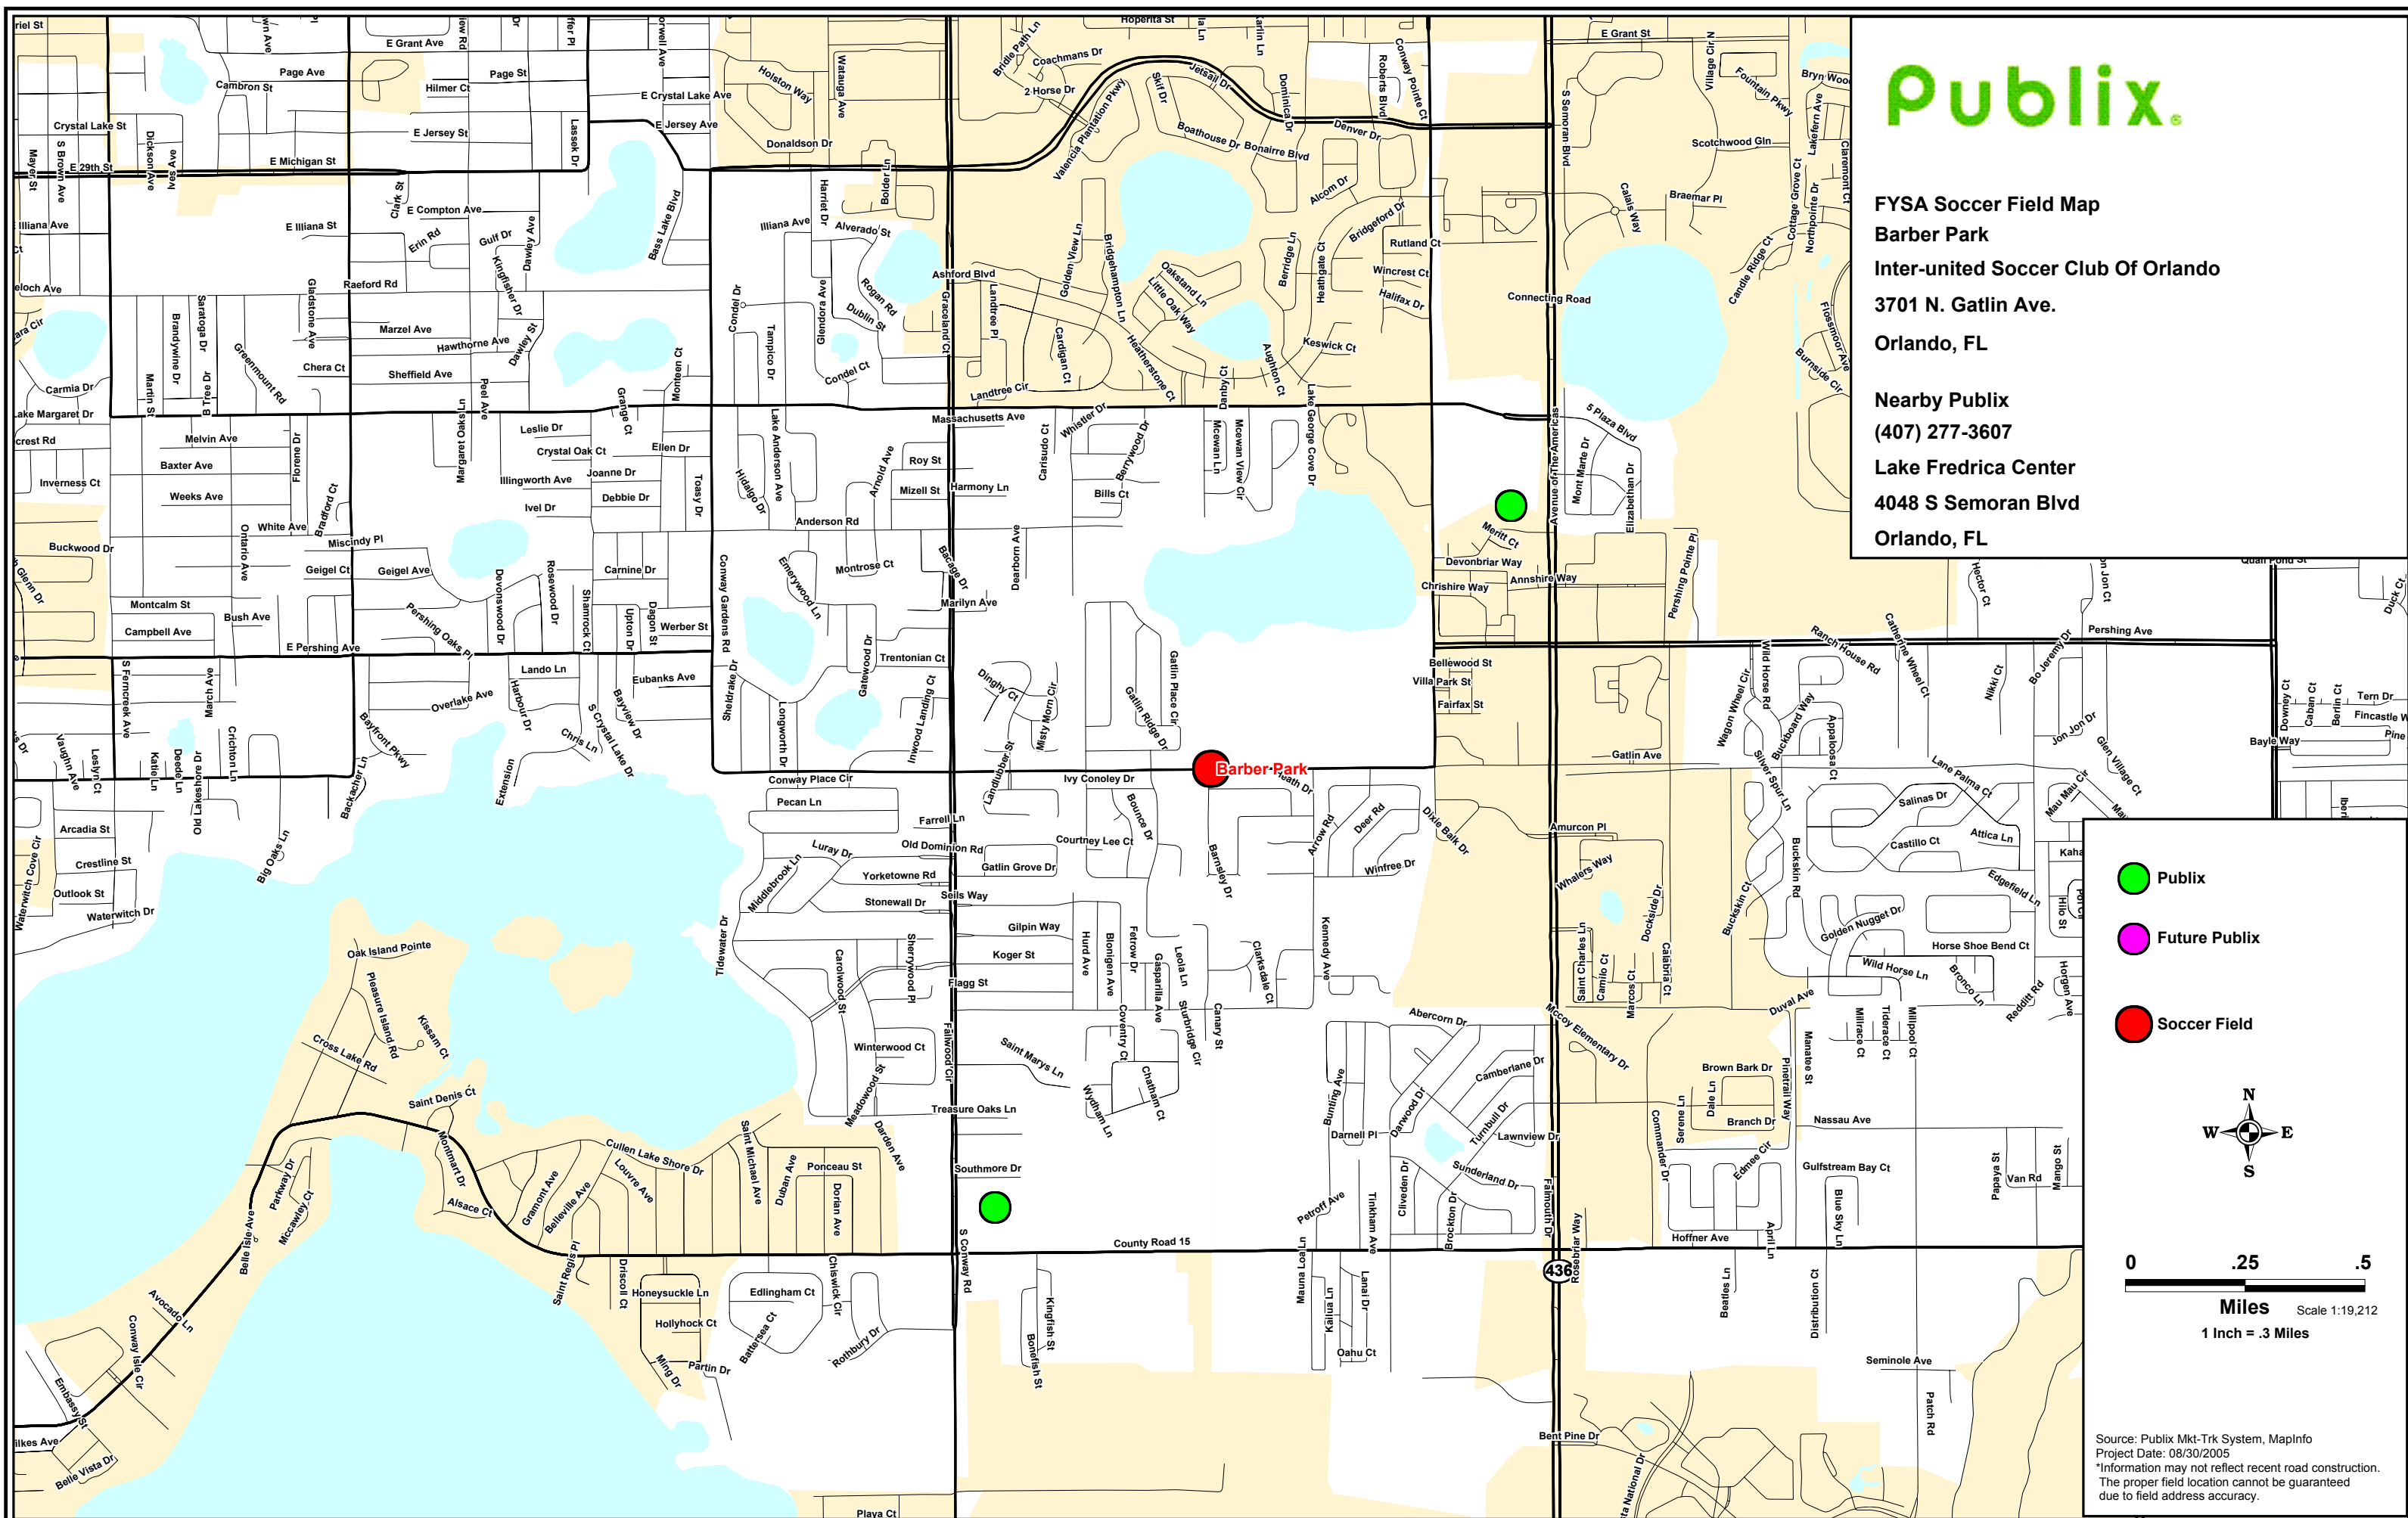

**FYSA Soccer Field Map**  
**Barber Park**  
**Inter-United Soccer Club Of Orlando**  
**3701 N. Gatlin Ave.**  
**Orlando, FL**

**Nearby Publix**  
**(407) 277-3607**  
**Lake Fredrica Center**  
**4048 S Semoran Blvd**  
**Orlando, FL**

-  Publix
-  Future Publix
-  Soccer Field

Source: Publix Mkt-Trk System, MapInfo  
 Project Date: 08/30/2005  
 \*Information may not reflect recent road construction.  
 The proper field location cannot be guaranteed due to field address accuracy.