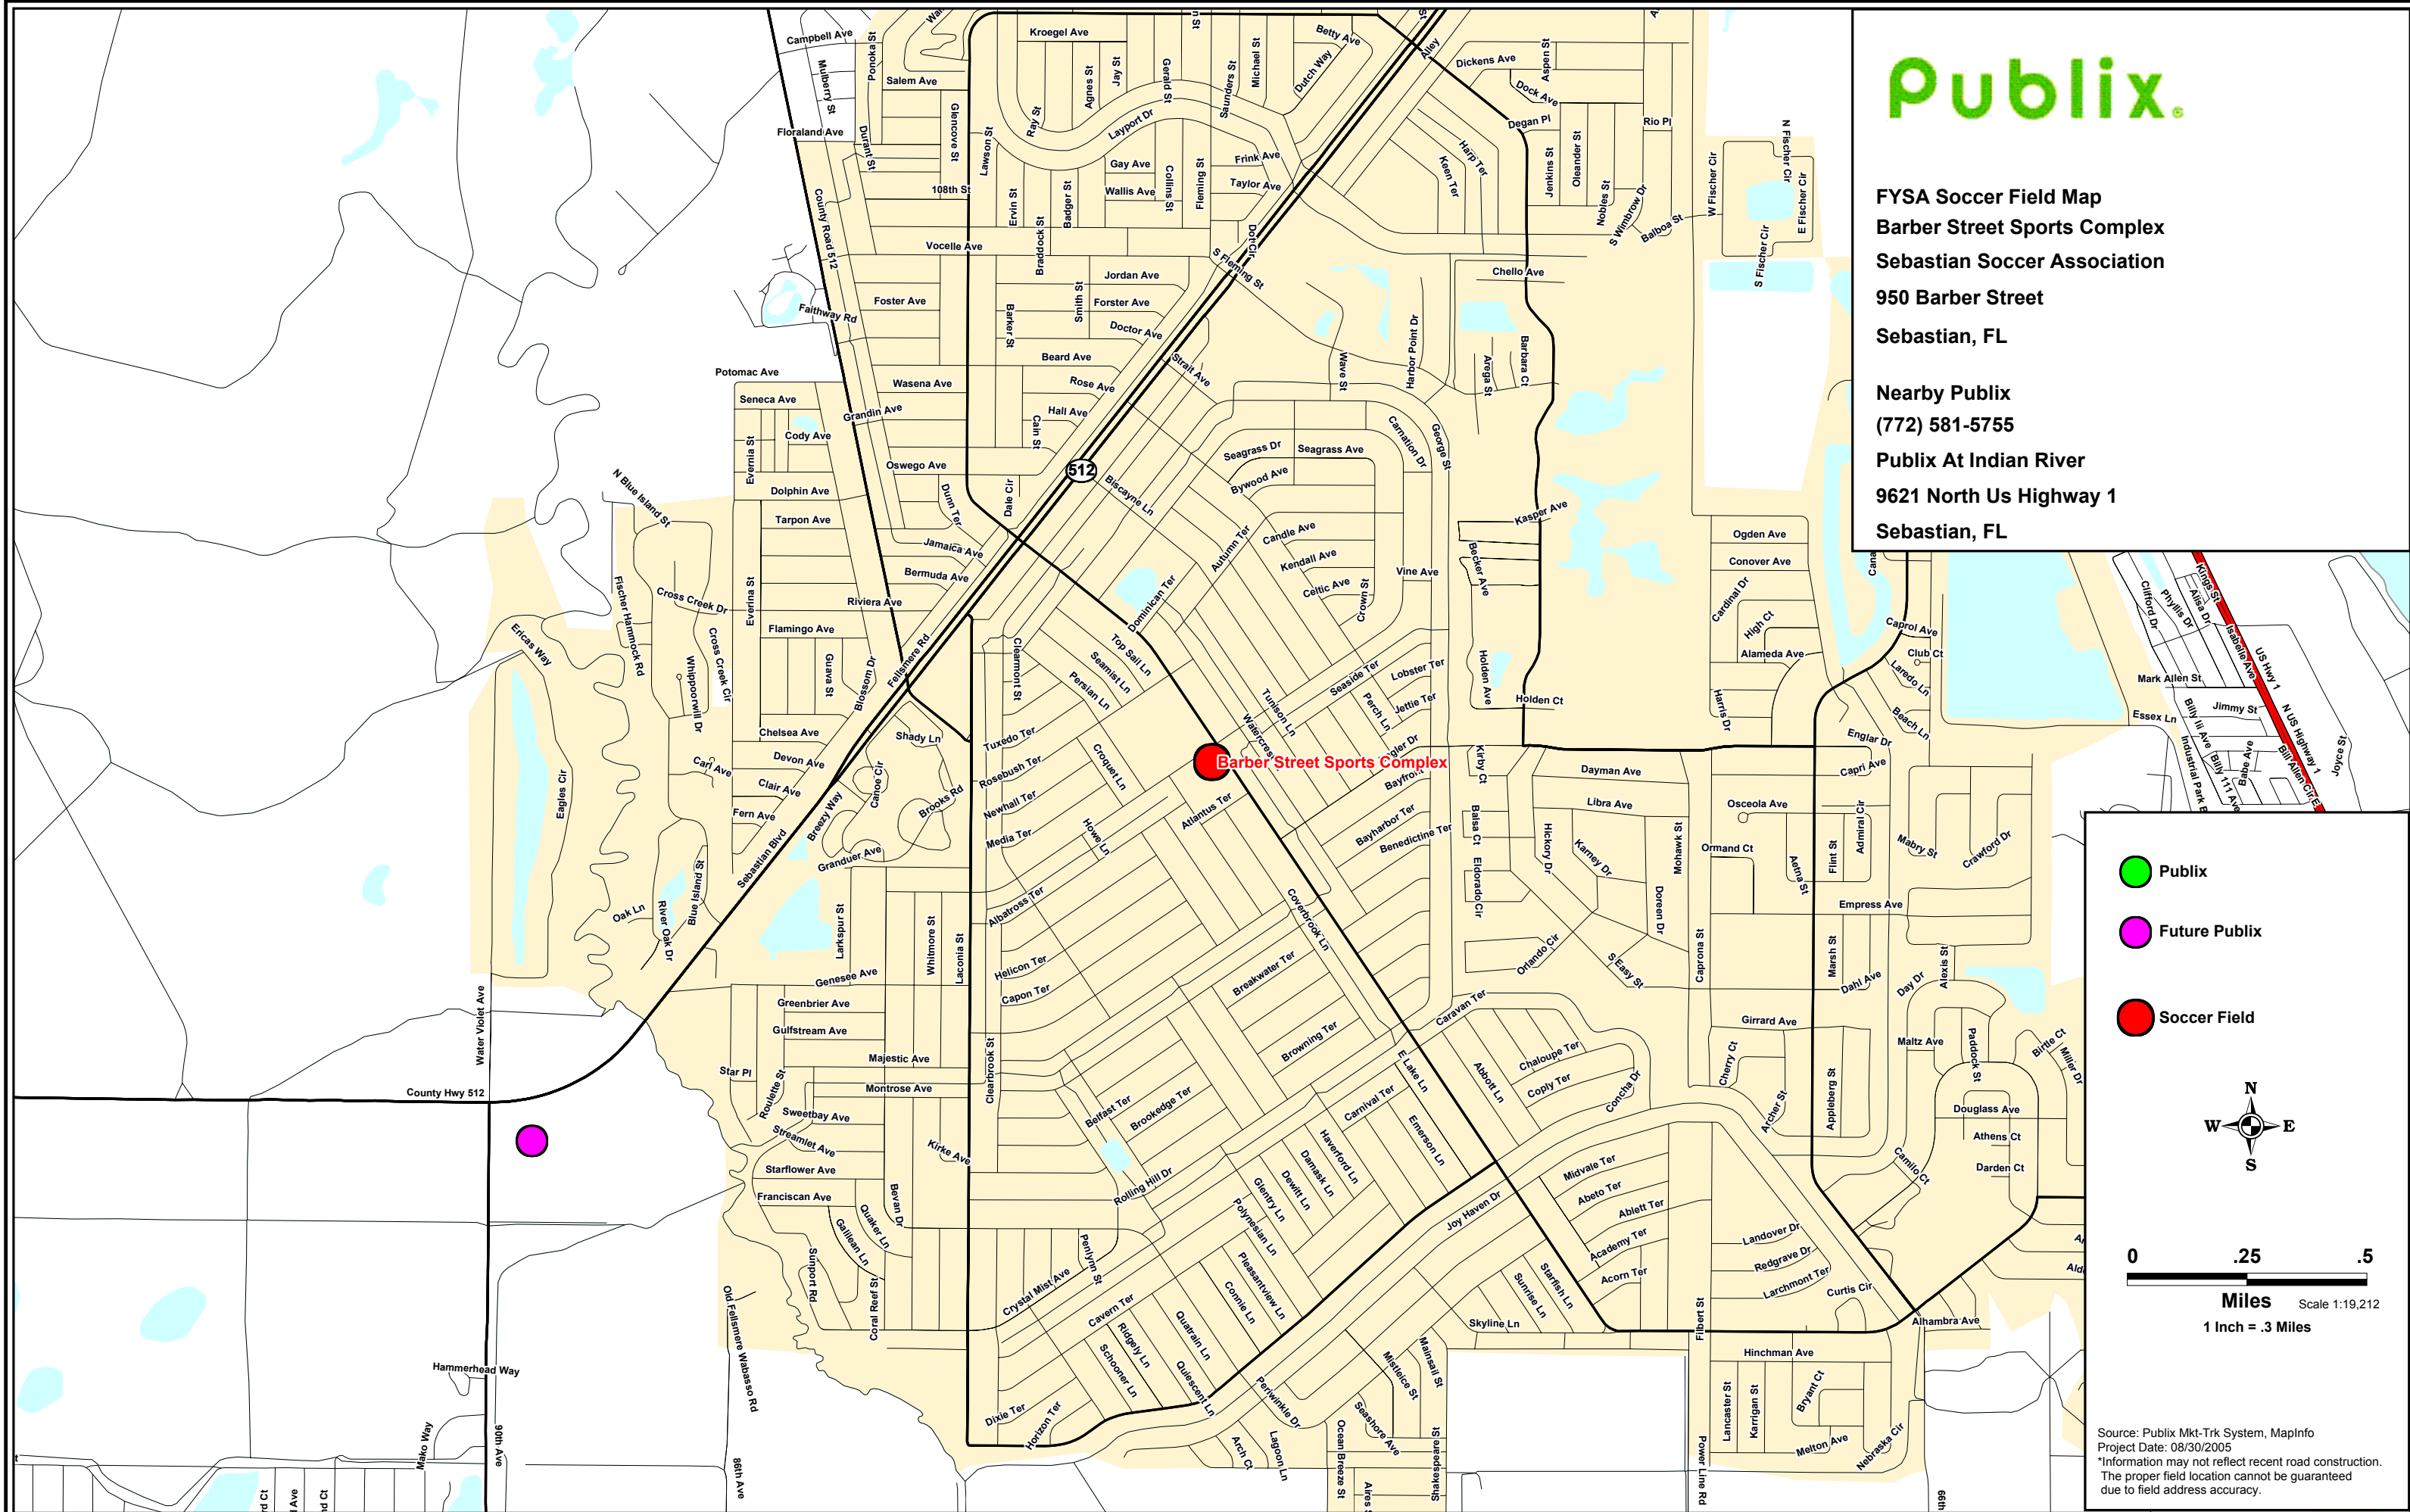

FYSA Soccer Field Map
Barber Street Sports Complex
Sebastian Soccer Association
950 Barber Street
Sebastian, FL

Nearby Publix
(772) 581-5755
Publix At Indian River
9621 North Us Highway 1
Sebastian, FL

-  Publix
-  Future Publix
-  Soccer Field

0 .25 .5
Miles Scale 1:19,212
 1 Inch = .3 Miles

Source: Publix Mkt-Trk System, MapInfo
 Project Date: 08/30/2005
 *Information may not reflect recent road construction.
 The proper field location cannot be guaranteed due to field address accuracy.