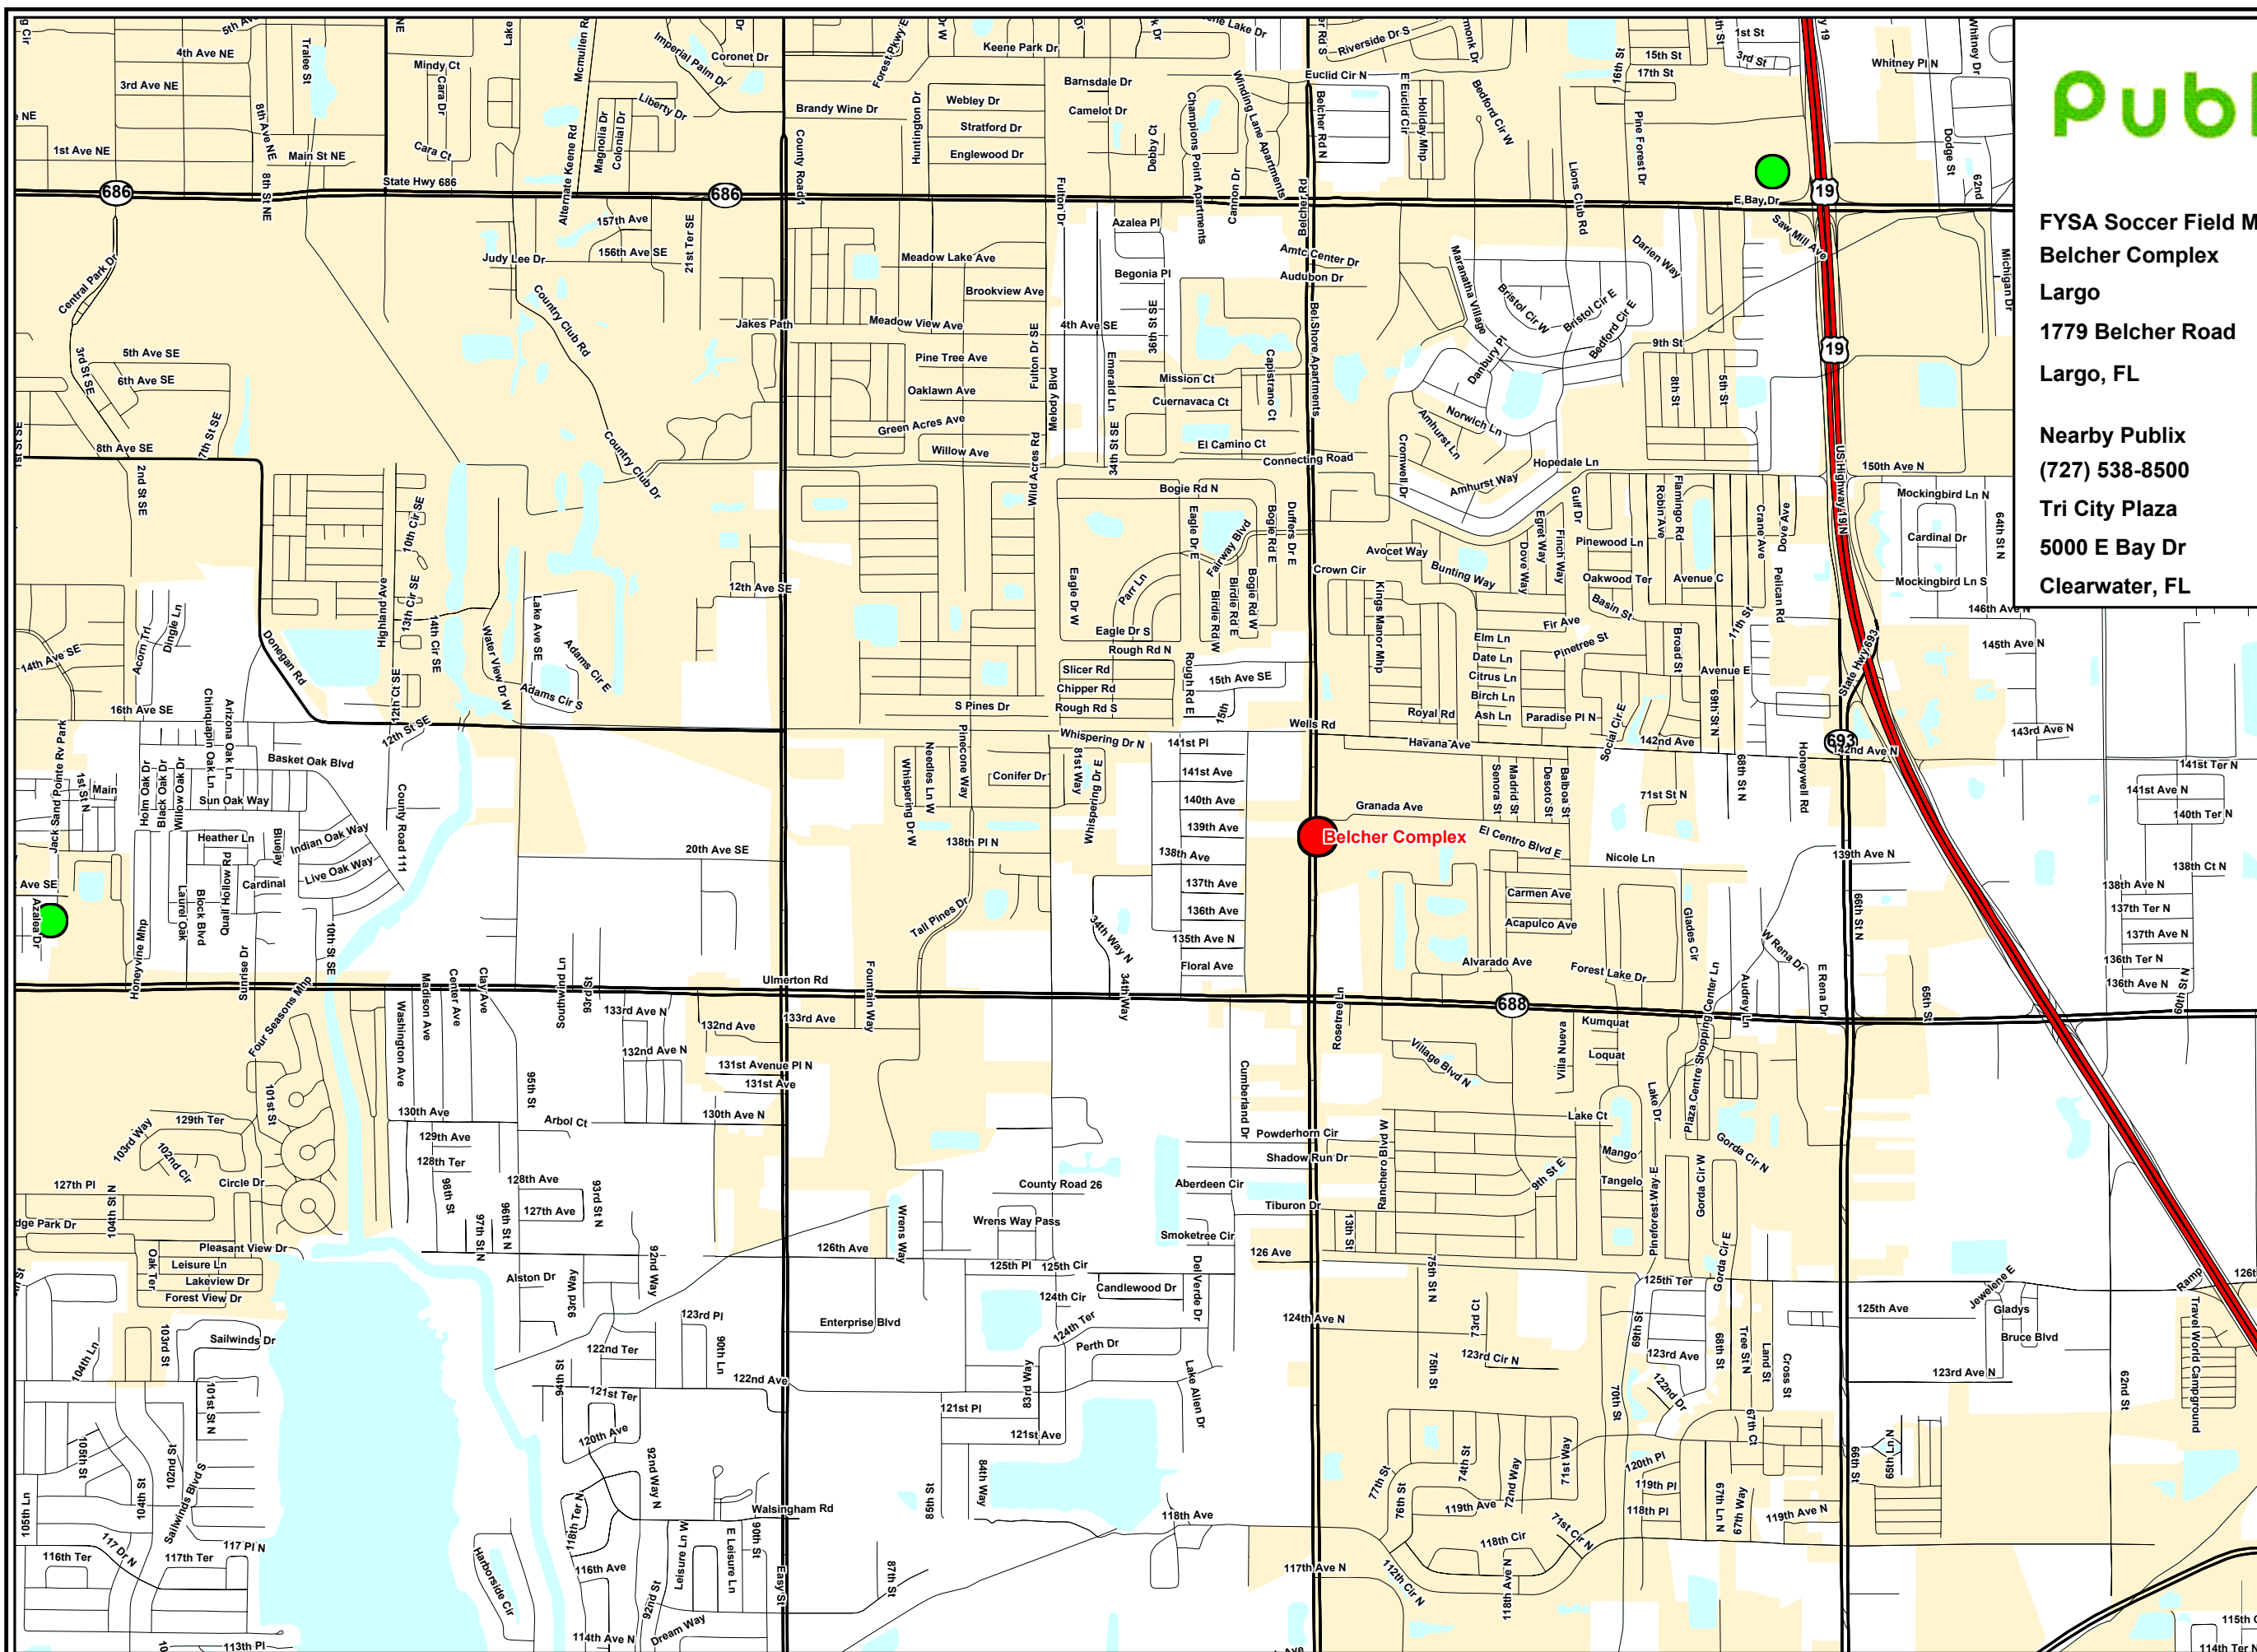

### FYSA Soccer Field Map

**Belcher Complex**

**Largo**

**1779 Belcher Road**

**Largo, FL**

**Nearby Publix**

**(727) 538-8500**

**Tri City Plaza**

**5000 E Bay Dr**

**Clearwater, FL**

-  Publix
-  Future Publix
-  Soccer Field

**Miles** Scale 1:19,212  
1 Inch = .3 Miles

Source: Publix Mkt-Trk System, MapInfo  
Project Date: 08/30/2005  
\*Information may not reflect recent road construction.  
The proper field location cannot be guaranteed due to field address accuracy.