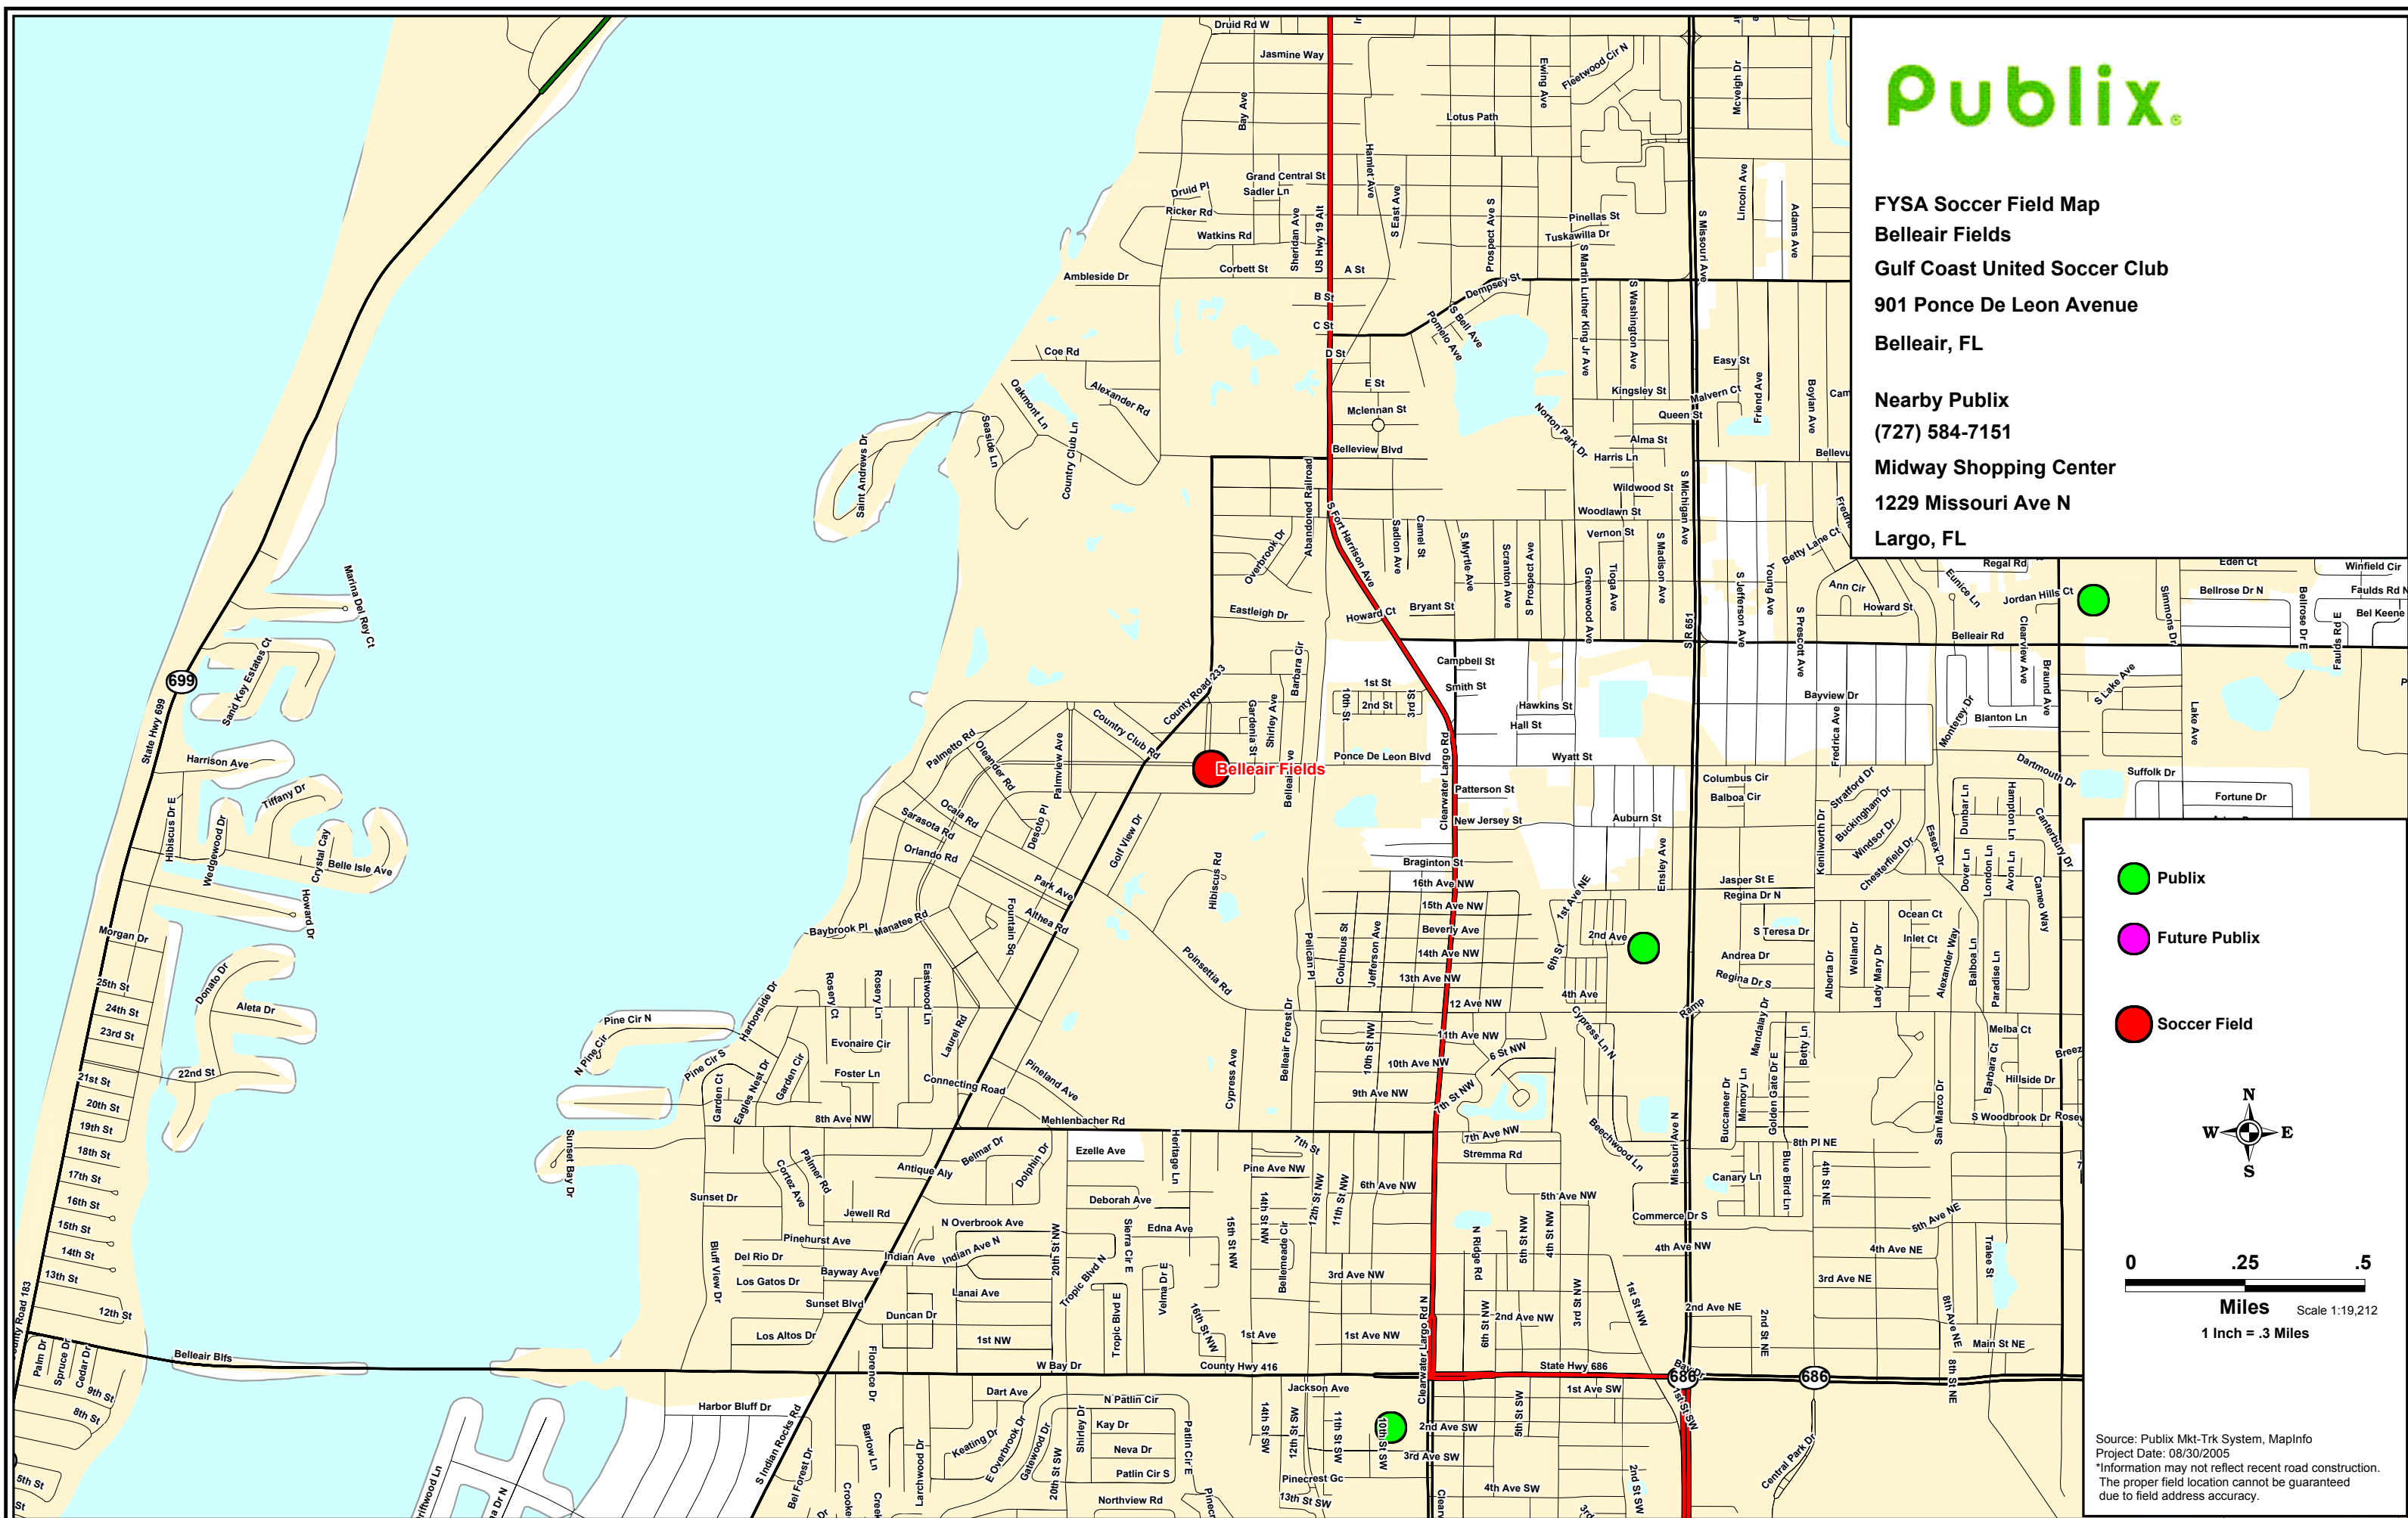

FYSA Soccer Field Map

Belleair Fields

Gulf Coast United Soccer Club

901 Ponce De Leon Avenue

Belleair, FL

Nearby Publix

(727) 584-7151

Midway Shopping Center

1229 Missouri Ave N

Largo, FL

-  Publix
-  Future Publix
-  Soccer Field

0 .25 .5
Miles Scale 1:19,212
1 Inch = .3 Miles

Source: Publix Mkt-Trk System, MapInfo
Project Date: 08/30/2005
*Information may not reflect recent road construction.
The proper field location cannot be guaranteed due to field address accuracy.