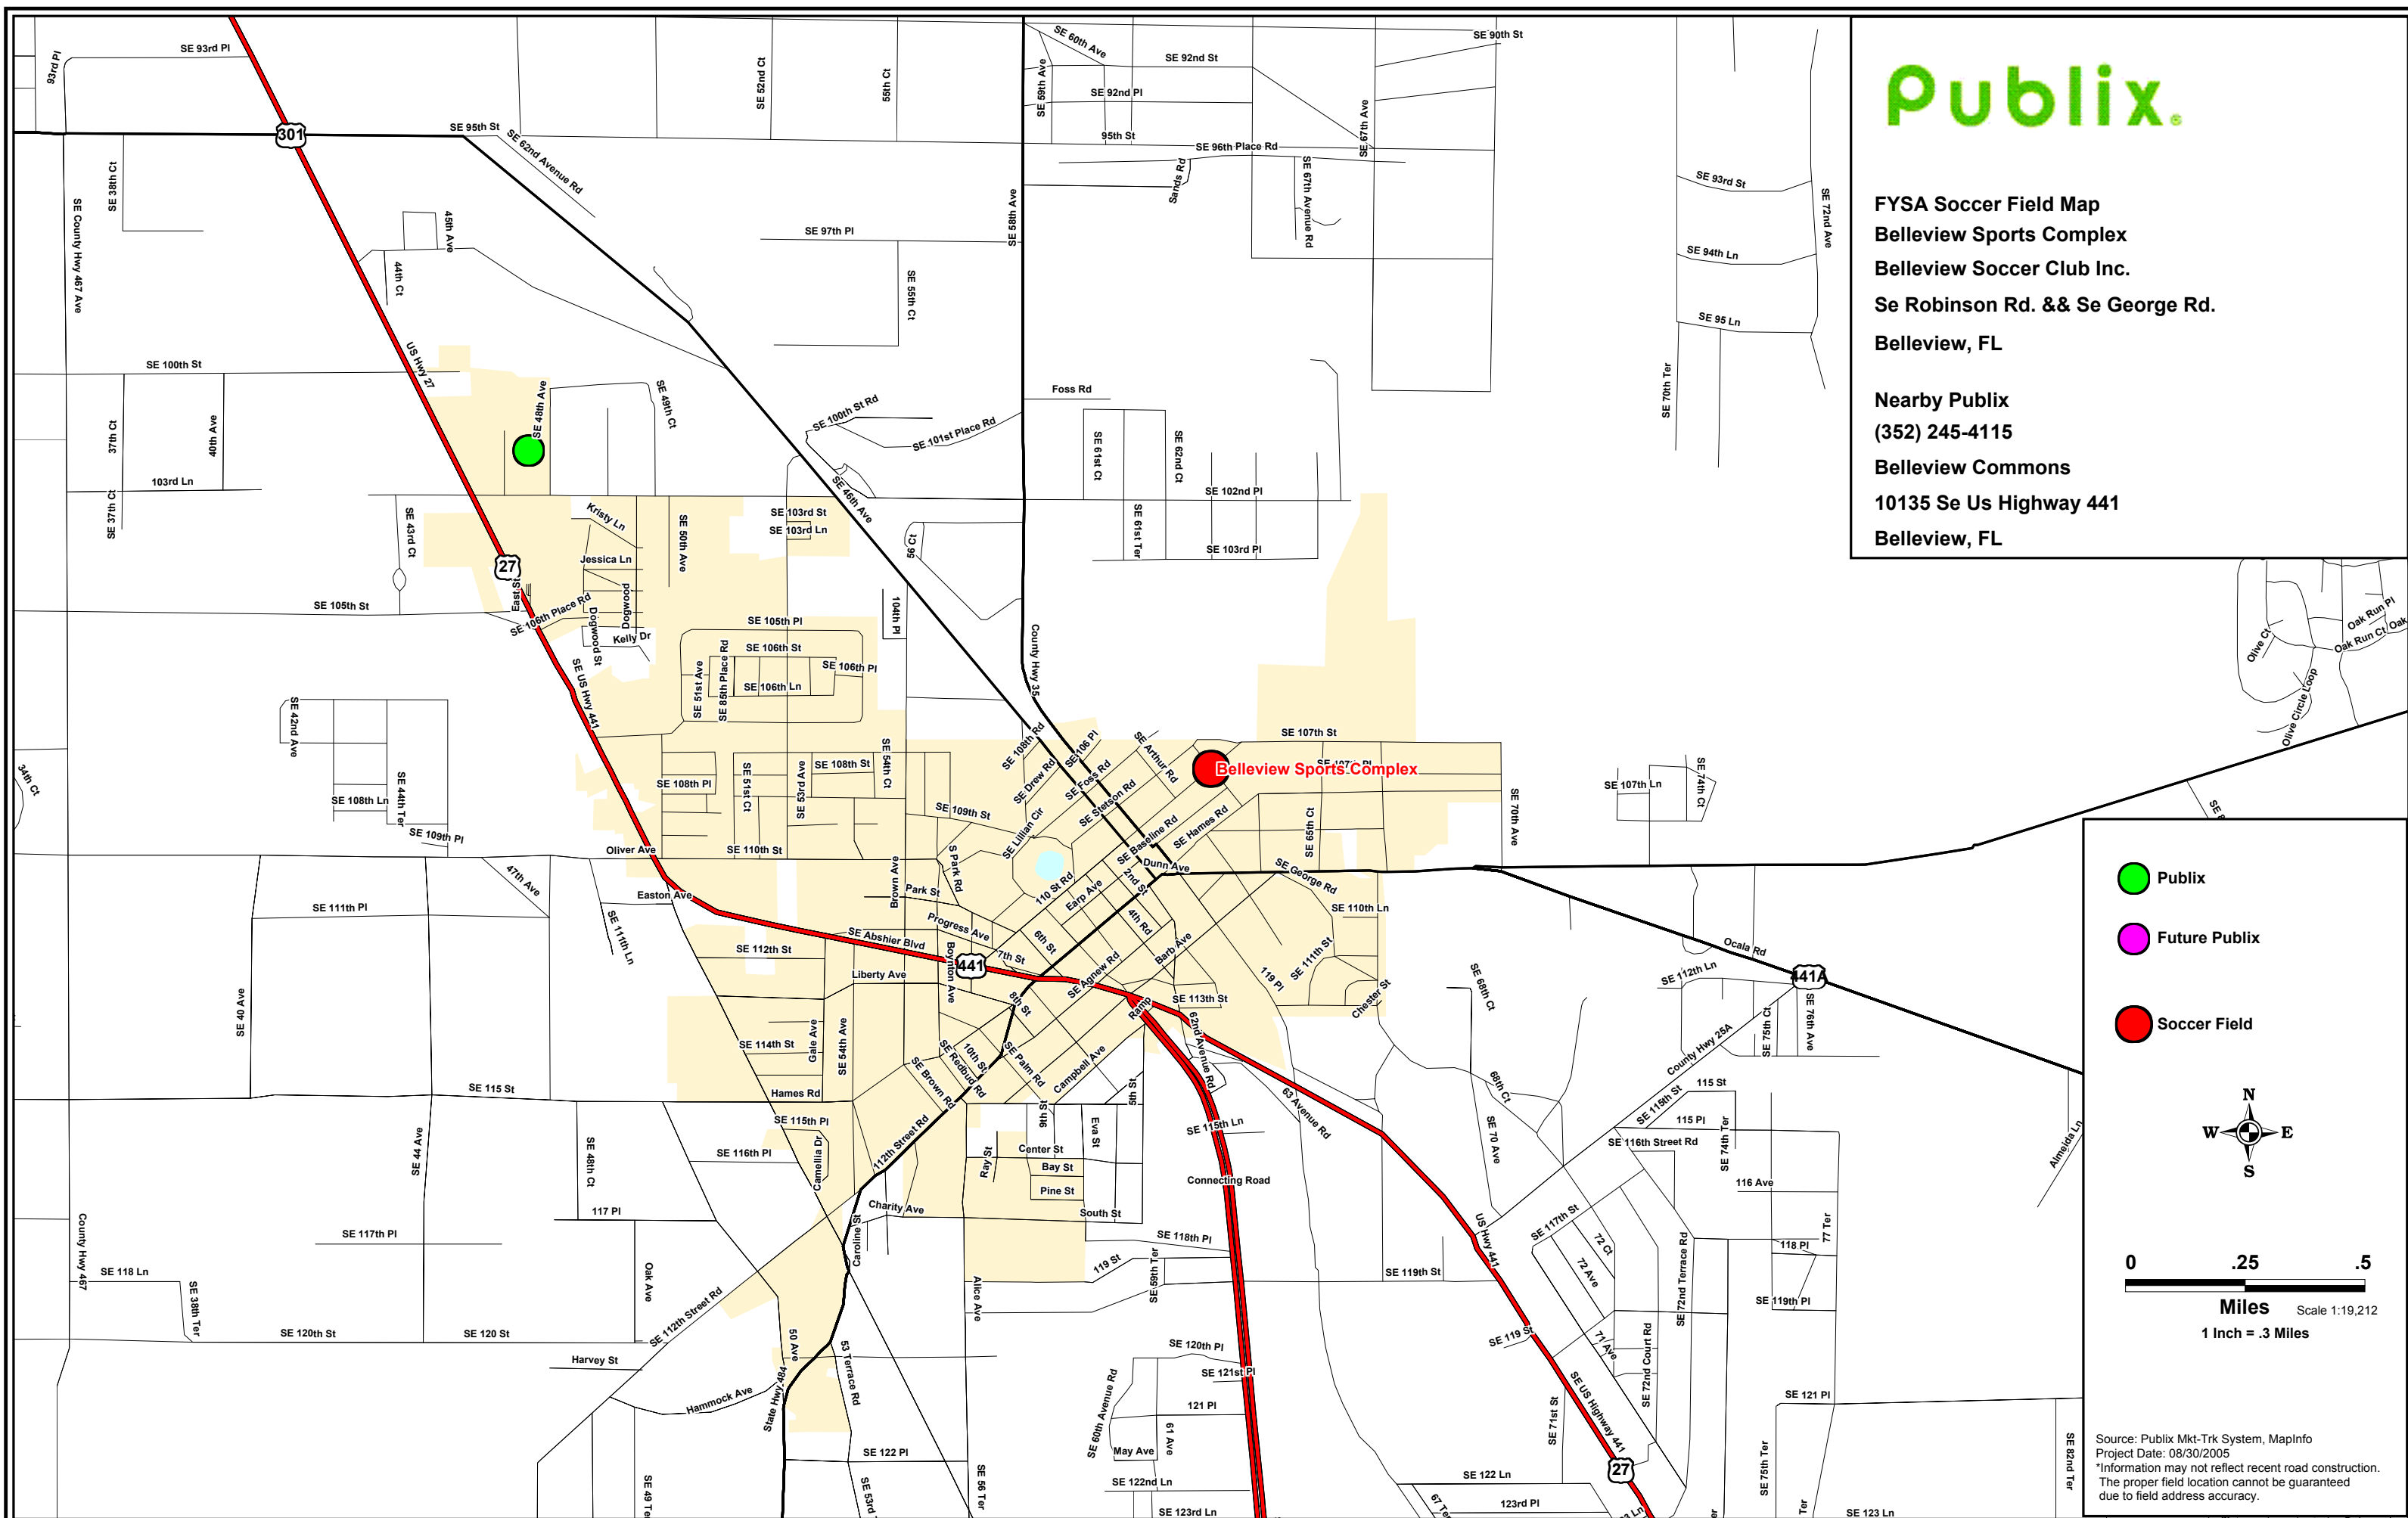

FYSA Soccer Field Map
Bellevue Sports Complex
Bellevue Soccer Club Inc.
Se Robinson Rd. & Se George Rd.
Bellevue, FL

Nearby Publix
(352) 245-4115
Bellevue Commons
10135 Se Us Highway 441
Bellevue, FL

- Publix
- Future Publix
- Soccer Field

Source: Publix Mkt-Trk System, MapInfo
Project Date: 08/30/2005
*Information may not reflect recent road construction.
The proper field location cannot be guaranteed due to field address accuracy.