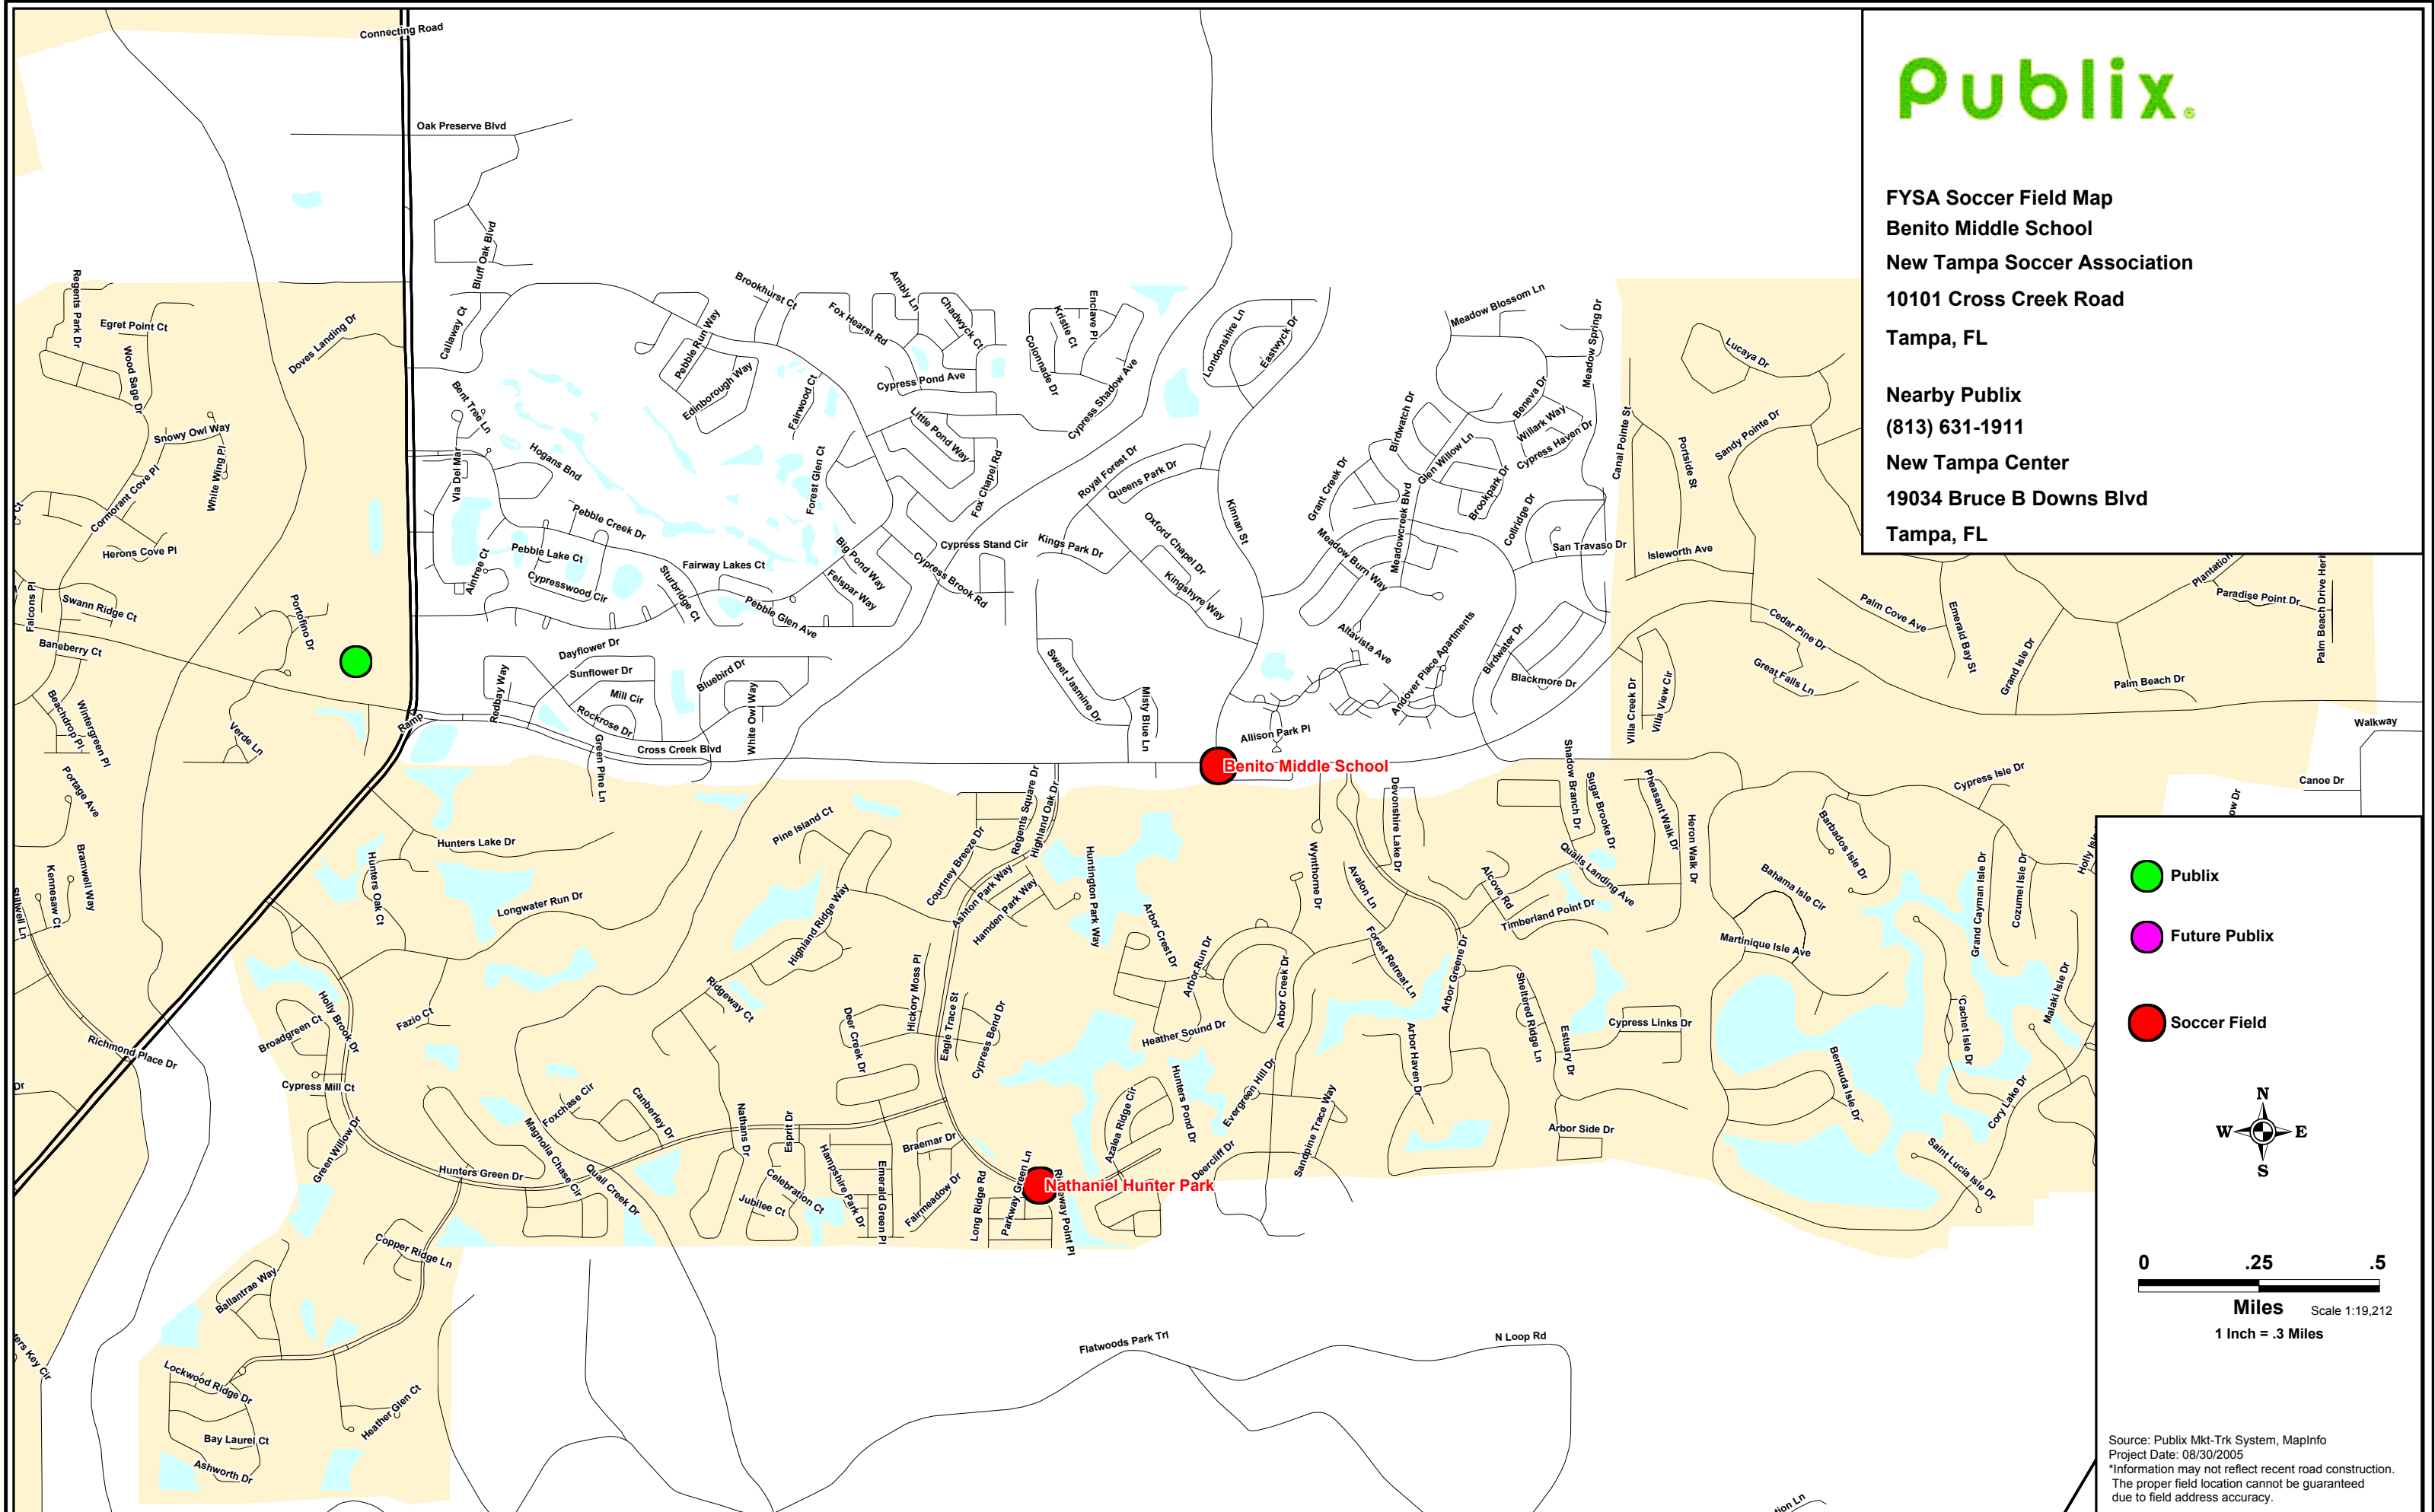

FYSA Soccer Field Map
Benito Middle School
New Tampa Soccer Association
10101 Cross Creek Road
Tampa, FL

Nearby Publix
(813) 631-1911
New Tampa Center
19034 Bruce B Downs Blvd
Tampa, FL

- Publix
- Future Publix
- Soccer Field

Source: Publix Mkt-Trk System, MapInfo
Project Date: 08/30/2005
*Information may not reflect recent road construction.
The proper field location cannot be guaranteed
due to field address accuracy.