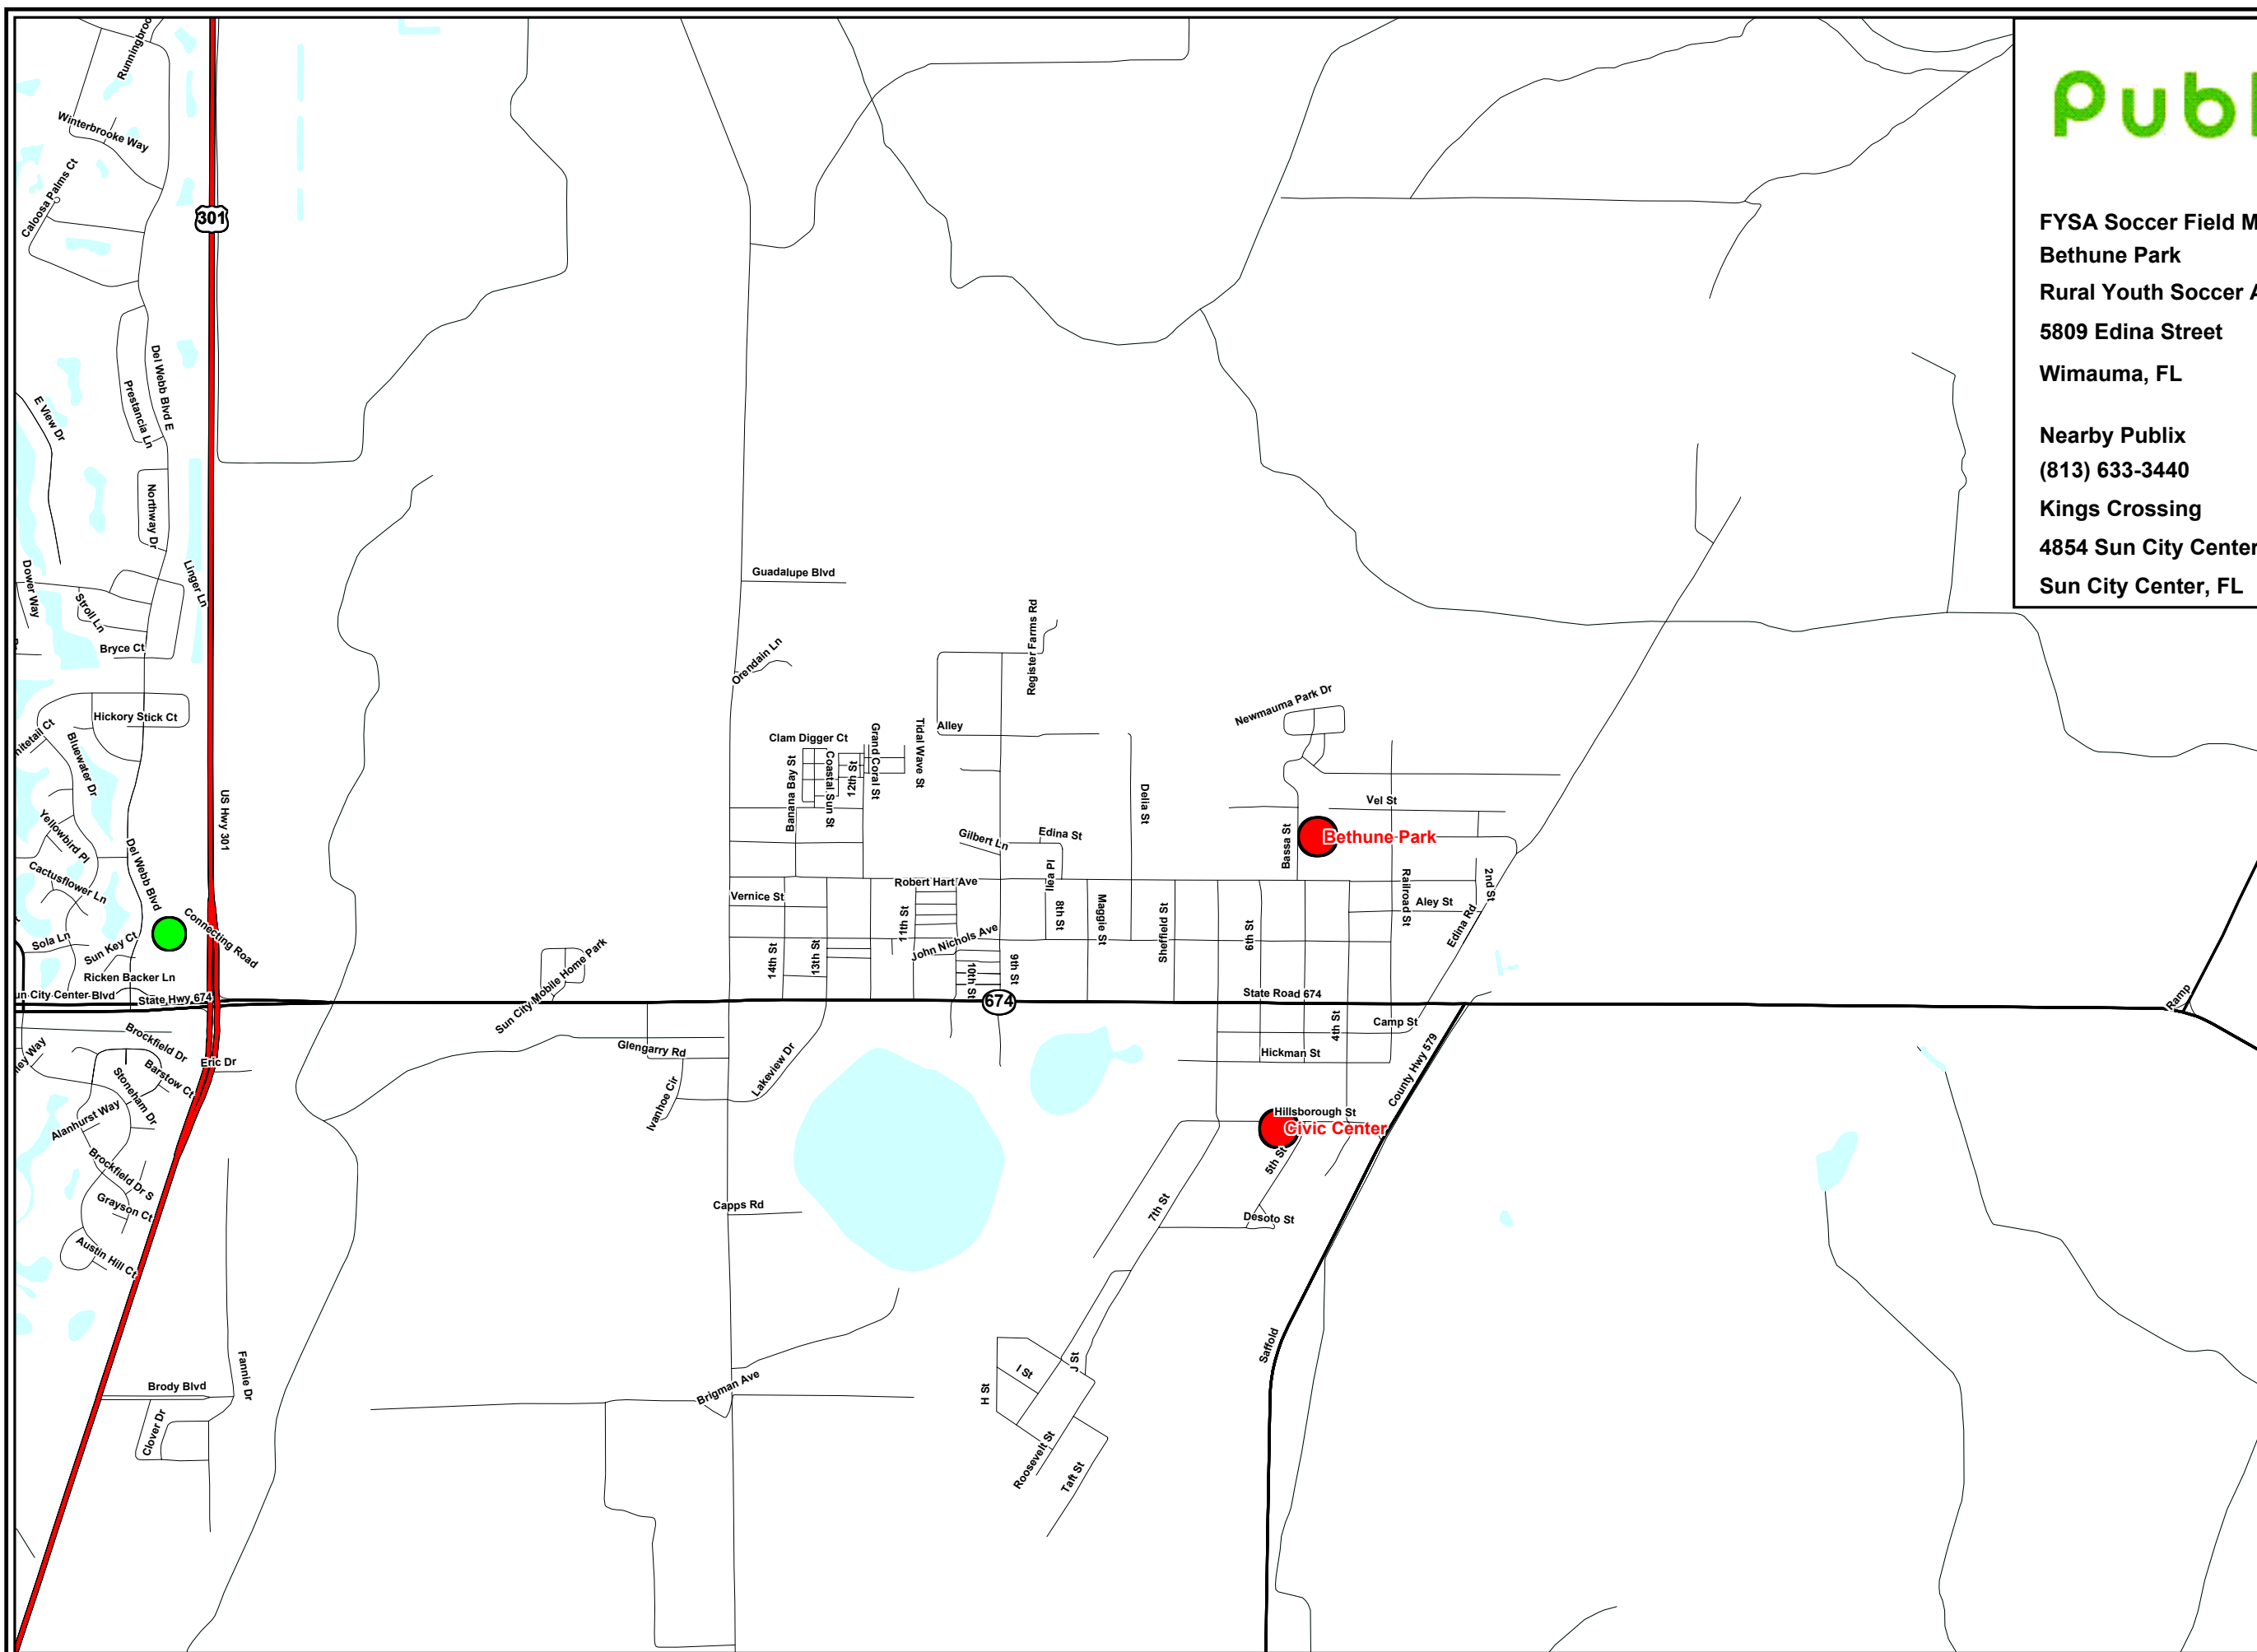

FYSA Soccer Field Map

Bethune Park

Rural Youth Soccer Association

5809 Edina Street

Wimauma, FL

Nearby Publix

(813) 633-3440

Kings Crossing

4854 Sun City Center Blvd

Sun City Center, FL

-  Publix
-  Future Publix
-  Soccer Field

Source: Publix Mkt-Trk System, MapInfo
Project Date: 08/30/2005
*Information may not reflect recent road construction.
The proper field location cannot be guaranteed due to field address accuracy.