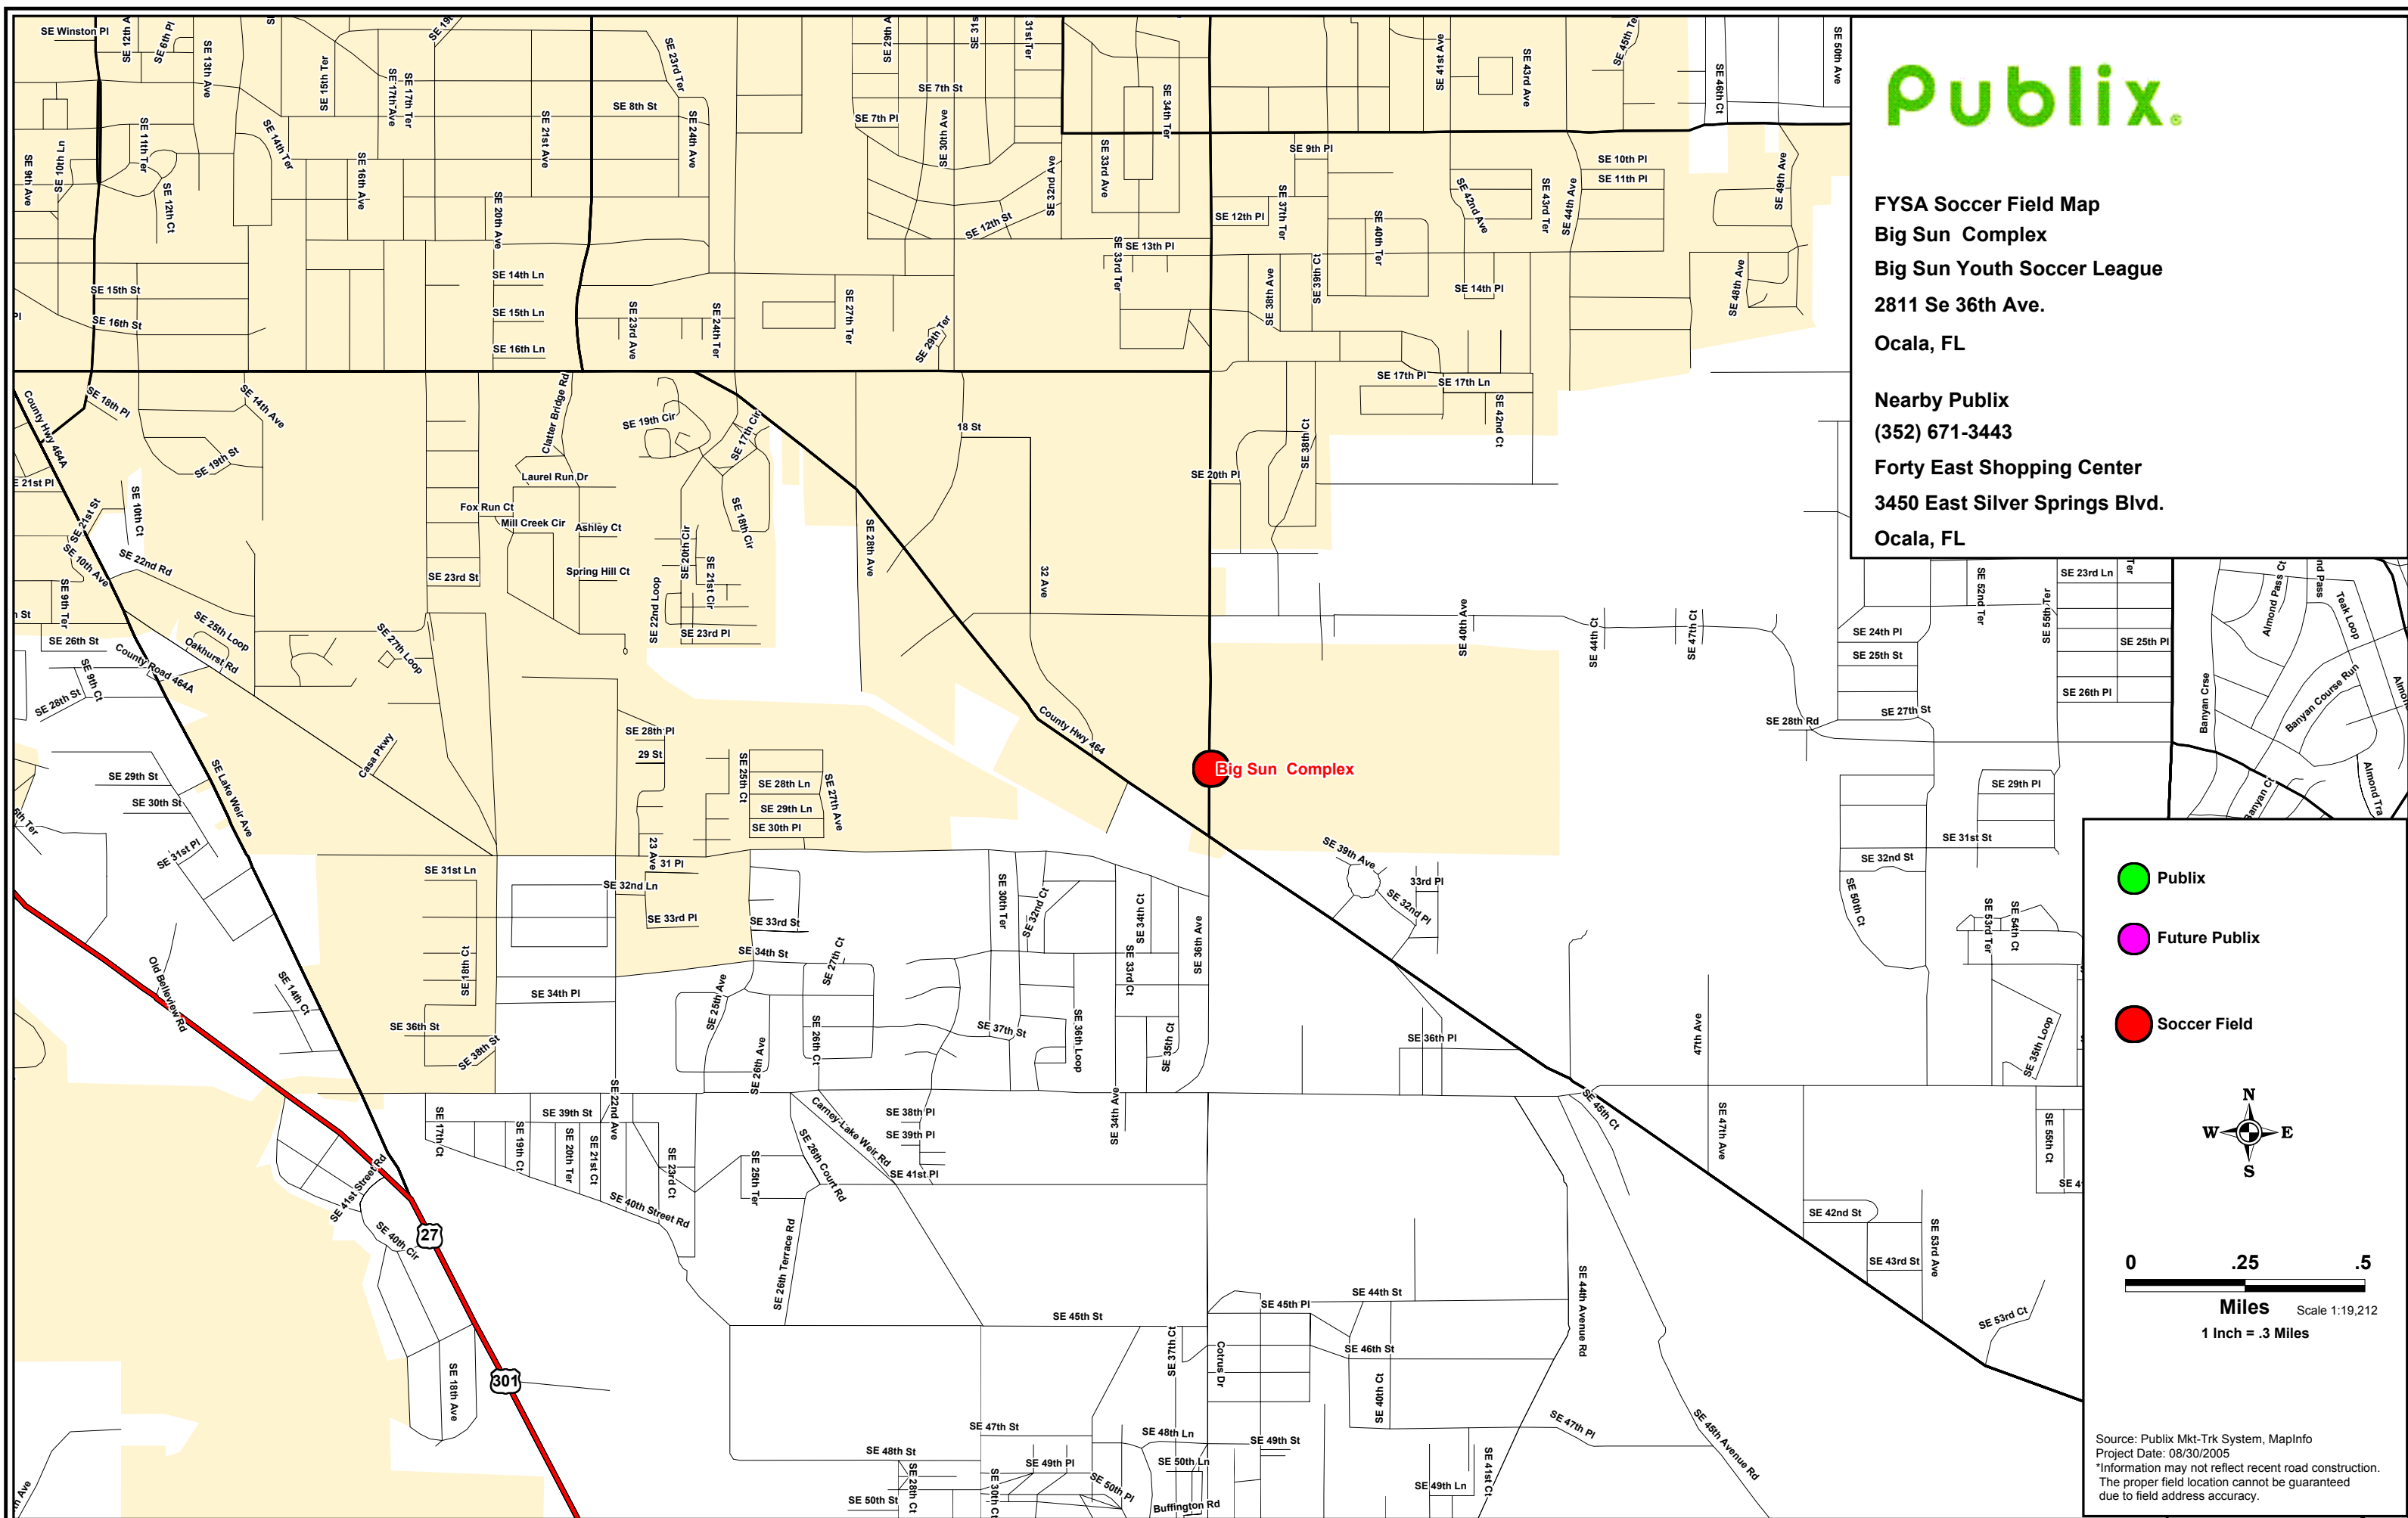

FYSA Soccer Field Map
Big Sun Complex
Big Sun Youth Soccer League
2811 Se 36th Ave.
Ocala, FL

Nearby Publix
(352) 671-3443
Forty East Shopping Center
3450 East Silver Springs Blvd.
Ocala, FL

-  Publix
-  Future Publix
-  Soccer Field

Miles Scale 1:19,212
1 Inch = .3 Miles

Source: Publix Mkt-Trk System, MapInfo
 Project Date: 08/30/2005
 *Information may not reflect recent road construction.
 The proper field location cannot be guaranteed due to field address accuracy.