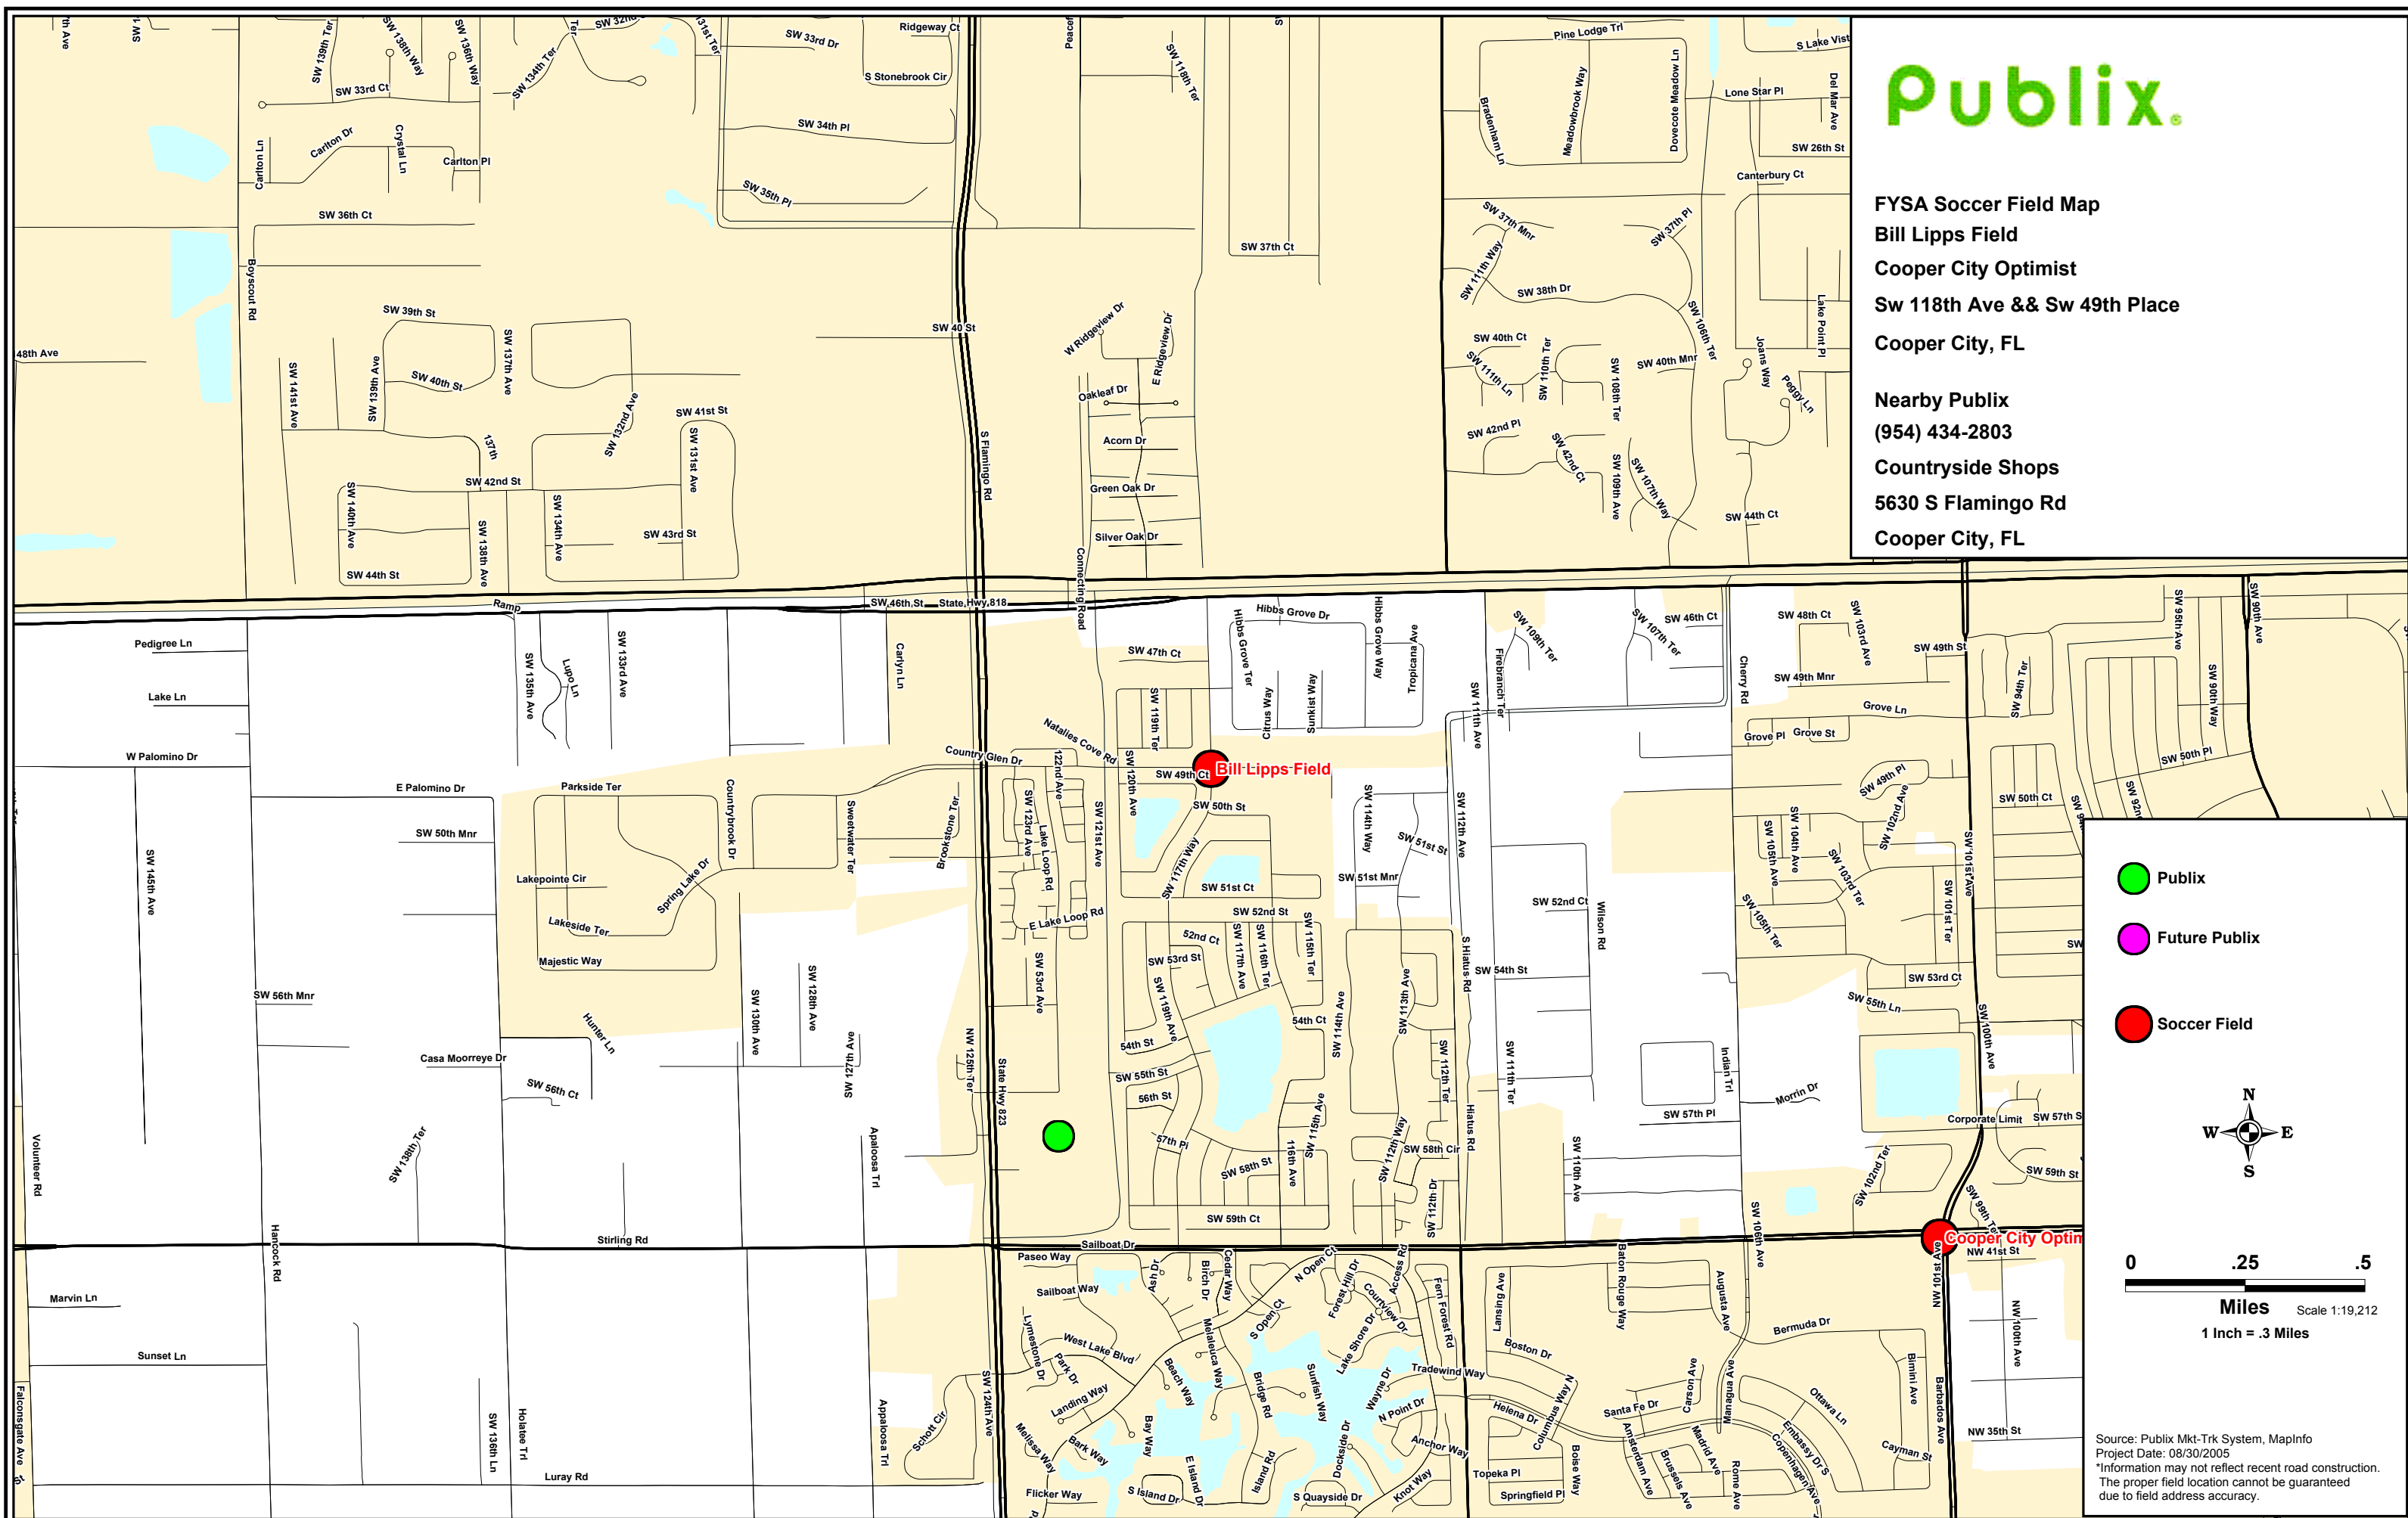

**FYSA Soccer Field Map**

**Bill Lipps Field**

**Cooper City Optimist**

**Sw 118th Ave & Sw 49th Place**

**Cooper City, FL**

**Nearby Publix**

**(954) 434-2803**

**Countryside Shops**

**5630 S Flamingo Rd**

**Cooper City, FL**

-  Publix
-  Future Publix
-  Soccer Field

**Miles** Scale 1:19,212  
1 Inch = .3 Miles

Source: Publix Mkt-Trk System, MapInfo  
Project Date: 08/30/2005  
\*Information may not reflect recent road construction.  
The proper field location cannot be guaranteed due to field address accuracy.