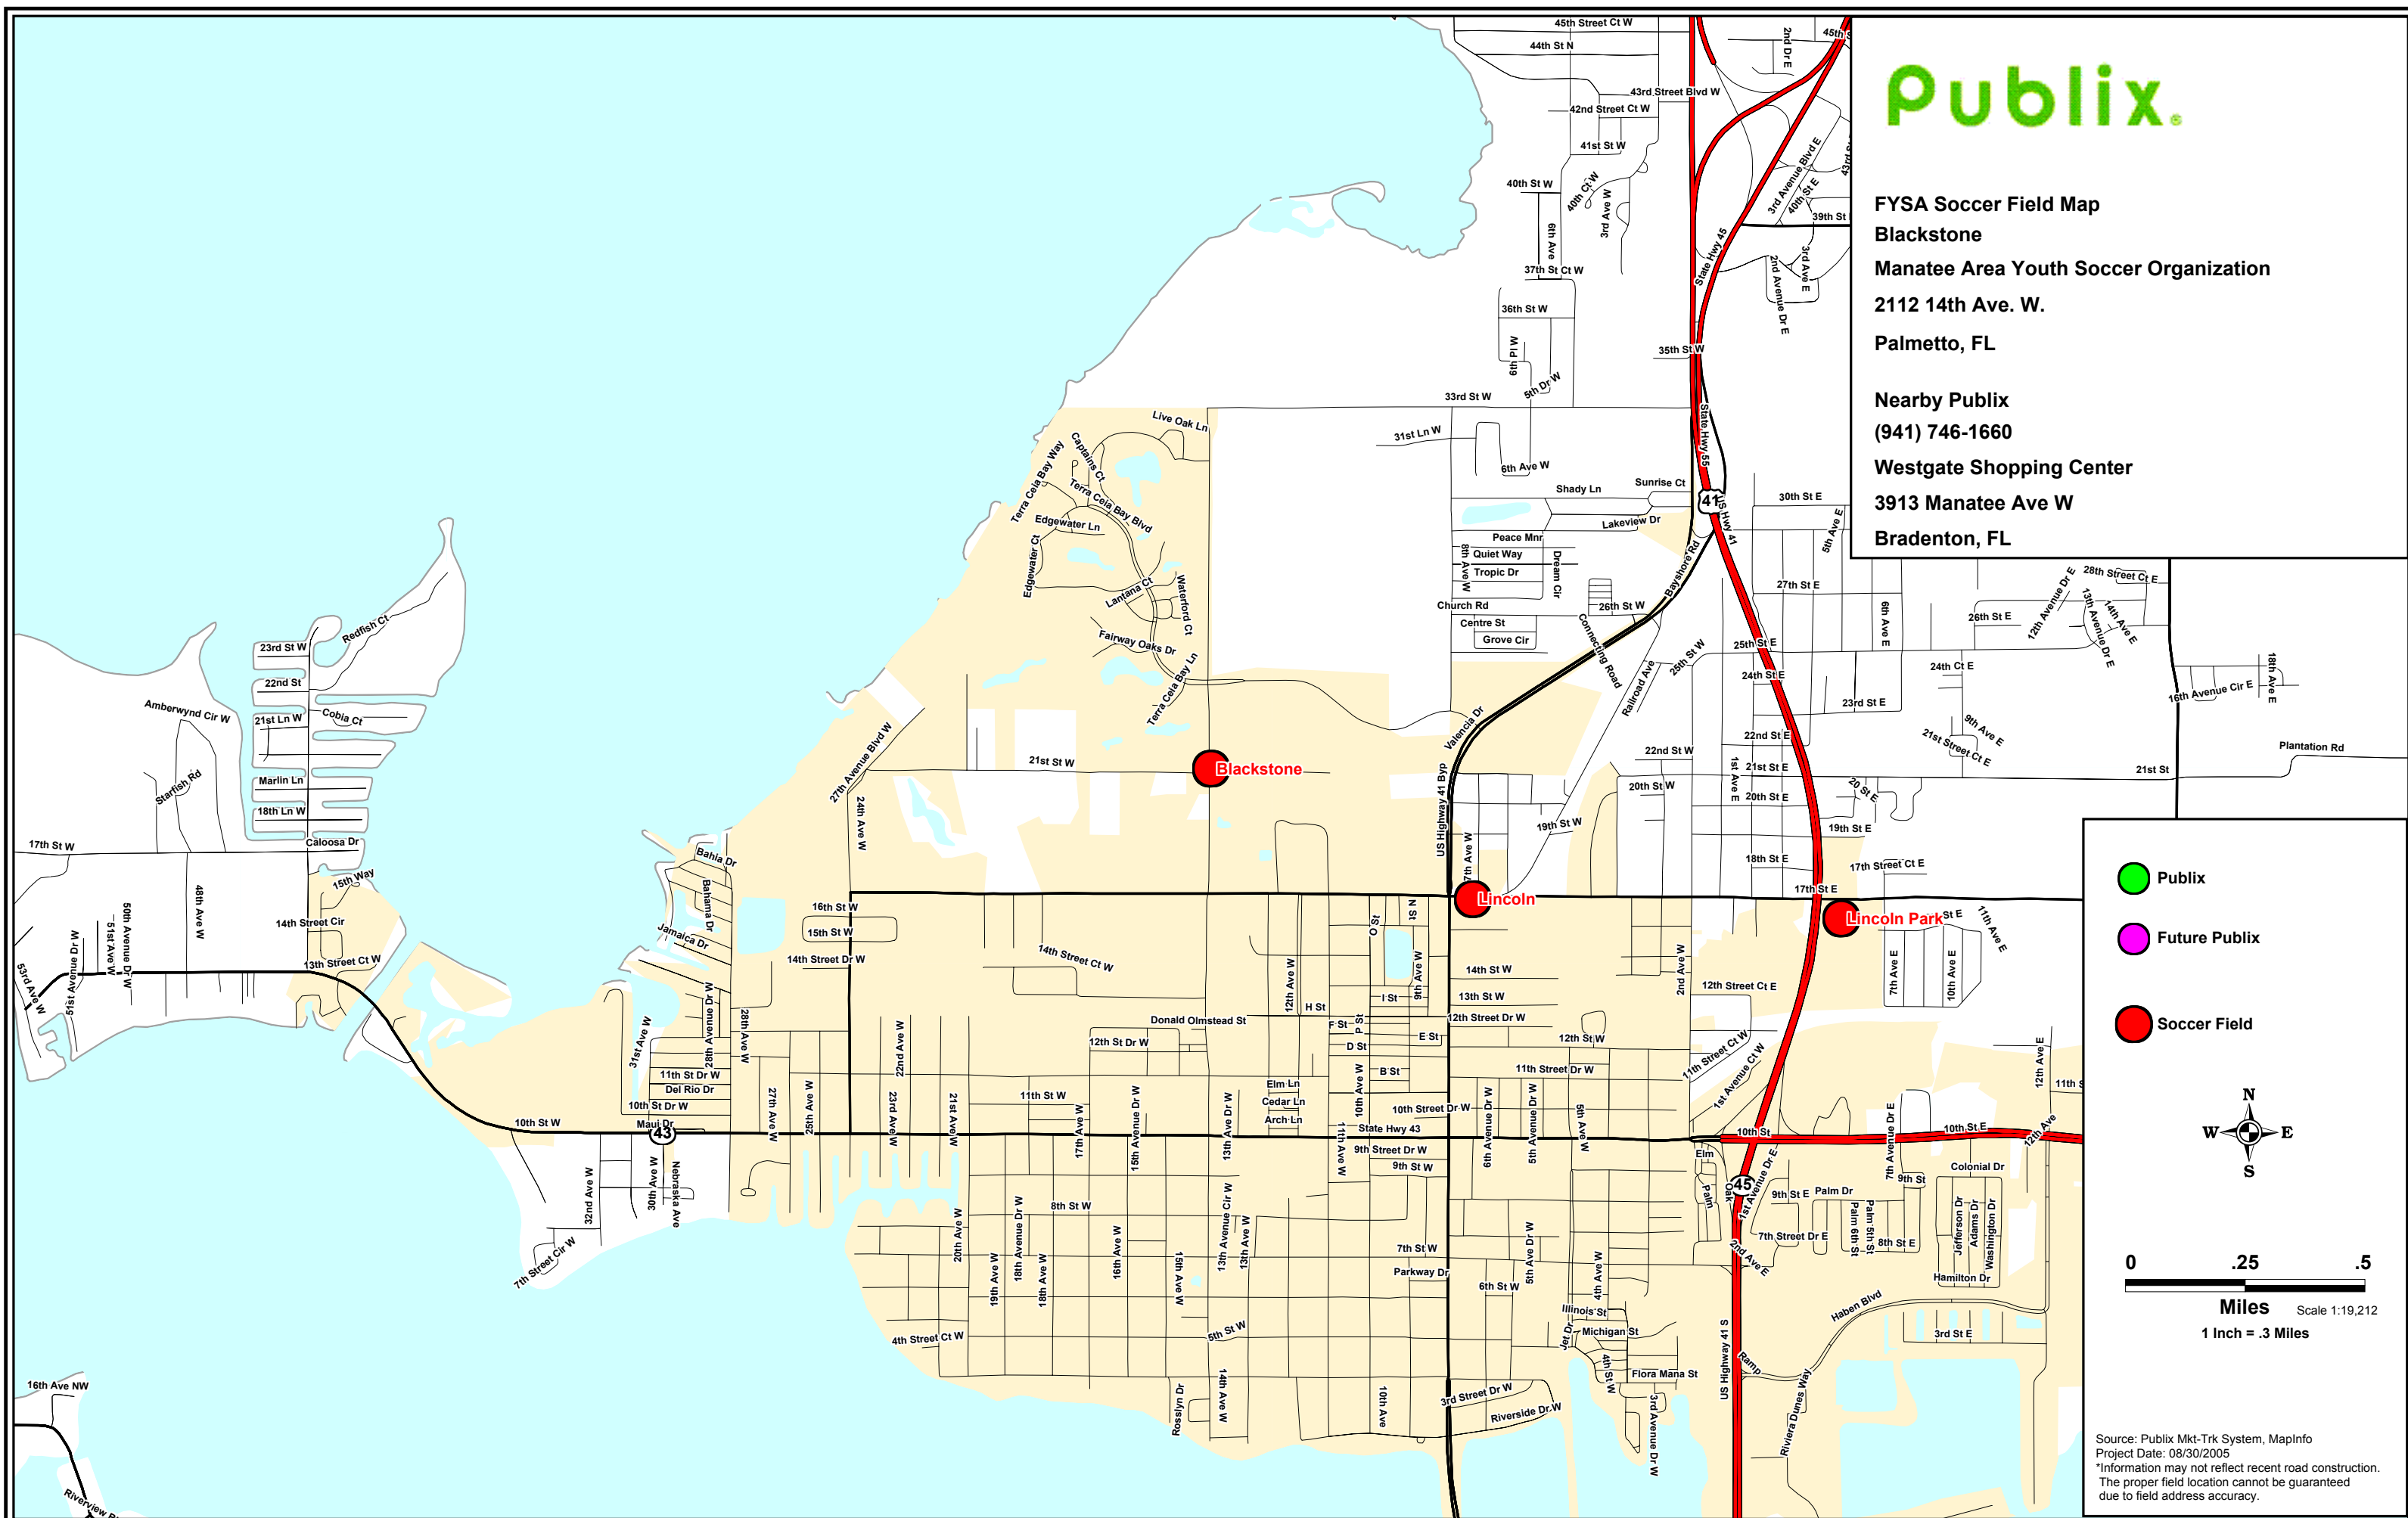

FYSA Soccer Field Map
Blackstone
Manatee Area Youth Soccer Organization
2112 14th Ave. W.
Palmetto, FL

Nearby Publix
(941) 746-1660
Westgate Shopping Center
3913 Manatee Ave W
Bradenton, FL

- Publix
- Future Publix
- Soccer Field

Miles Scale 1:19,212
1 Inch = .3 Miles

Source: Publix Mkt-Trk System, MapInfo
 Project Date: 08/30/2005
 *Information may not reflect recent road construction.
 The proper field location cannot be guaranteed due to field address accuracy.