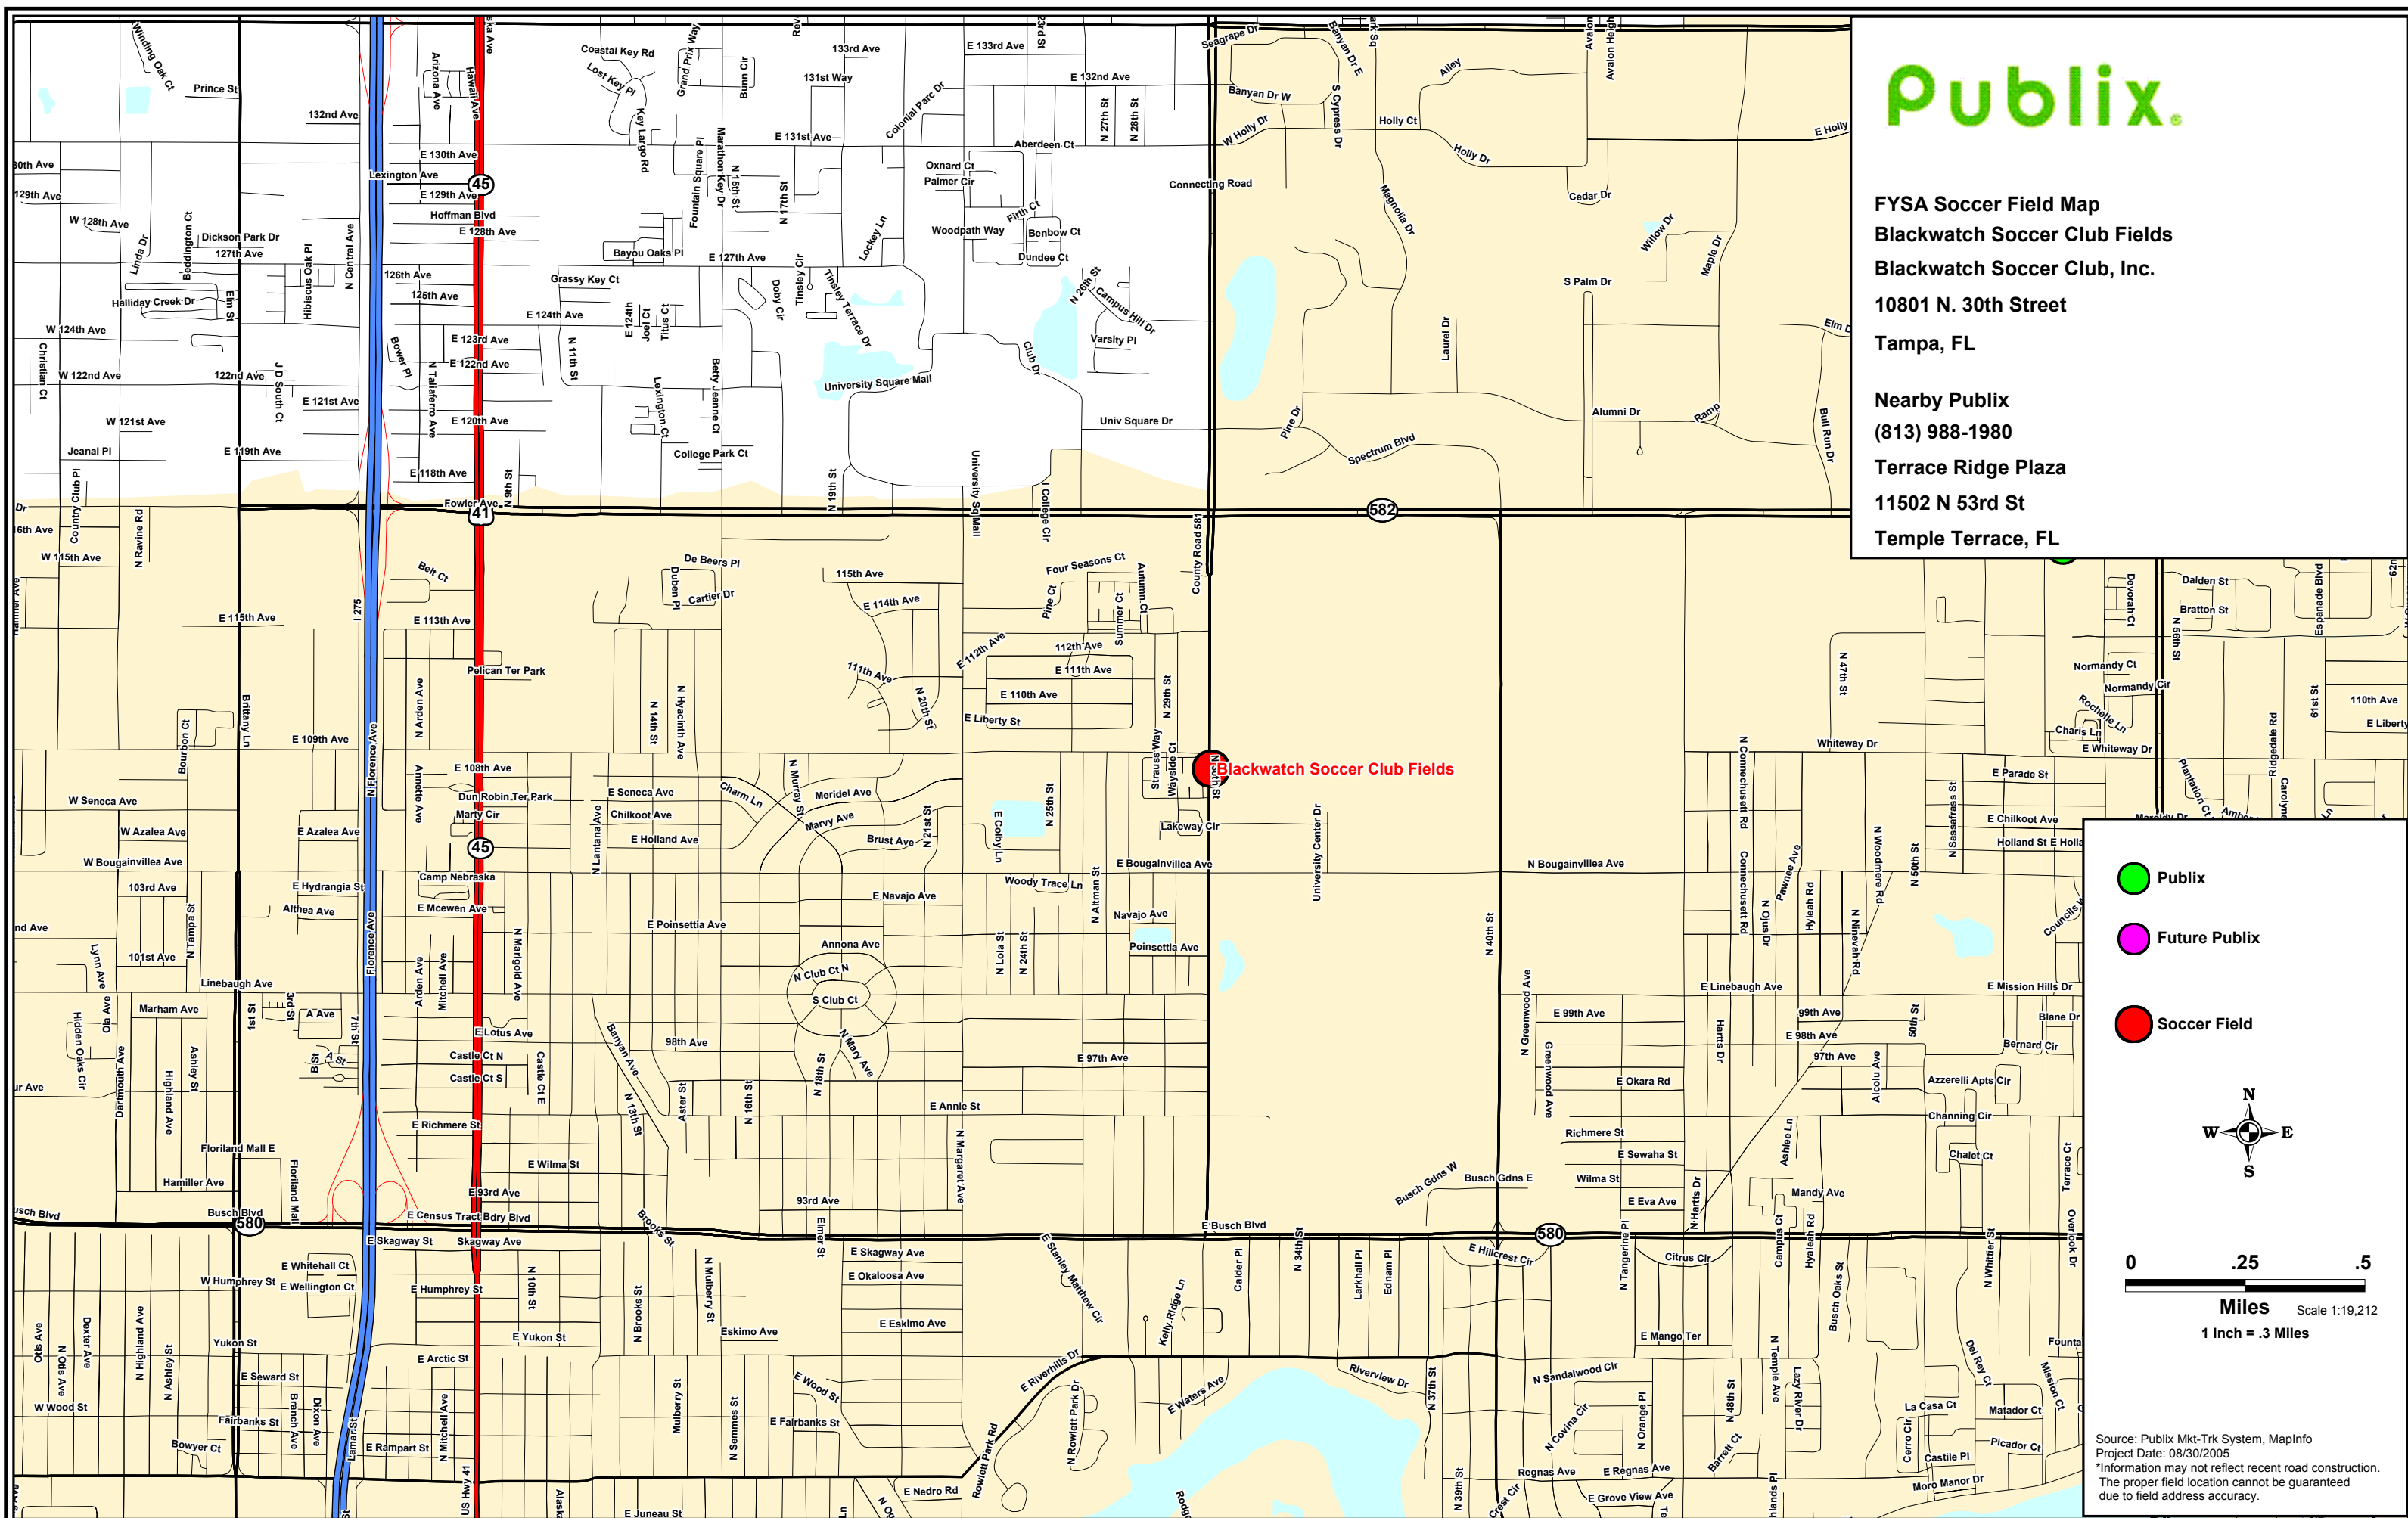

FYSA Soccer Field Map
Blackwatch Soccer Club Fields
Blackwatch Soccer Club, Inc.
10801 N. 30th Street
Tampa, FL

Nearby Publix
(813) 988-1980
Terrace Ridge Plaza
11502 N 53rd St
Temple Terrace, FL

-  Publix
-  Future Publix
-  Soccer Field

Miles Scale 1:19,212
1 Inch = .3 Miles

Source: Publix Mkt-Trk System, MapInfo
 Project Date: 08/30/2005
 *Information may not reflect recent road construction.
 The proper field location cannot be guaranteed due to field address accuracy.