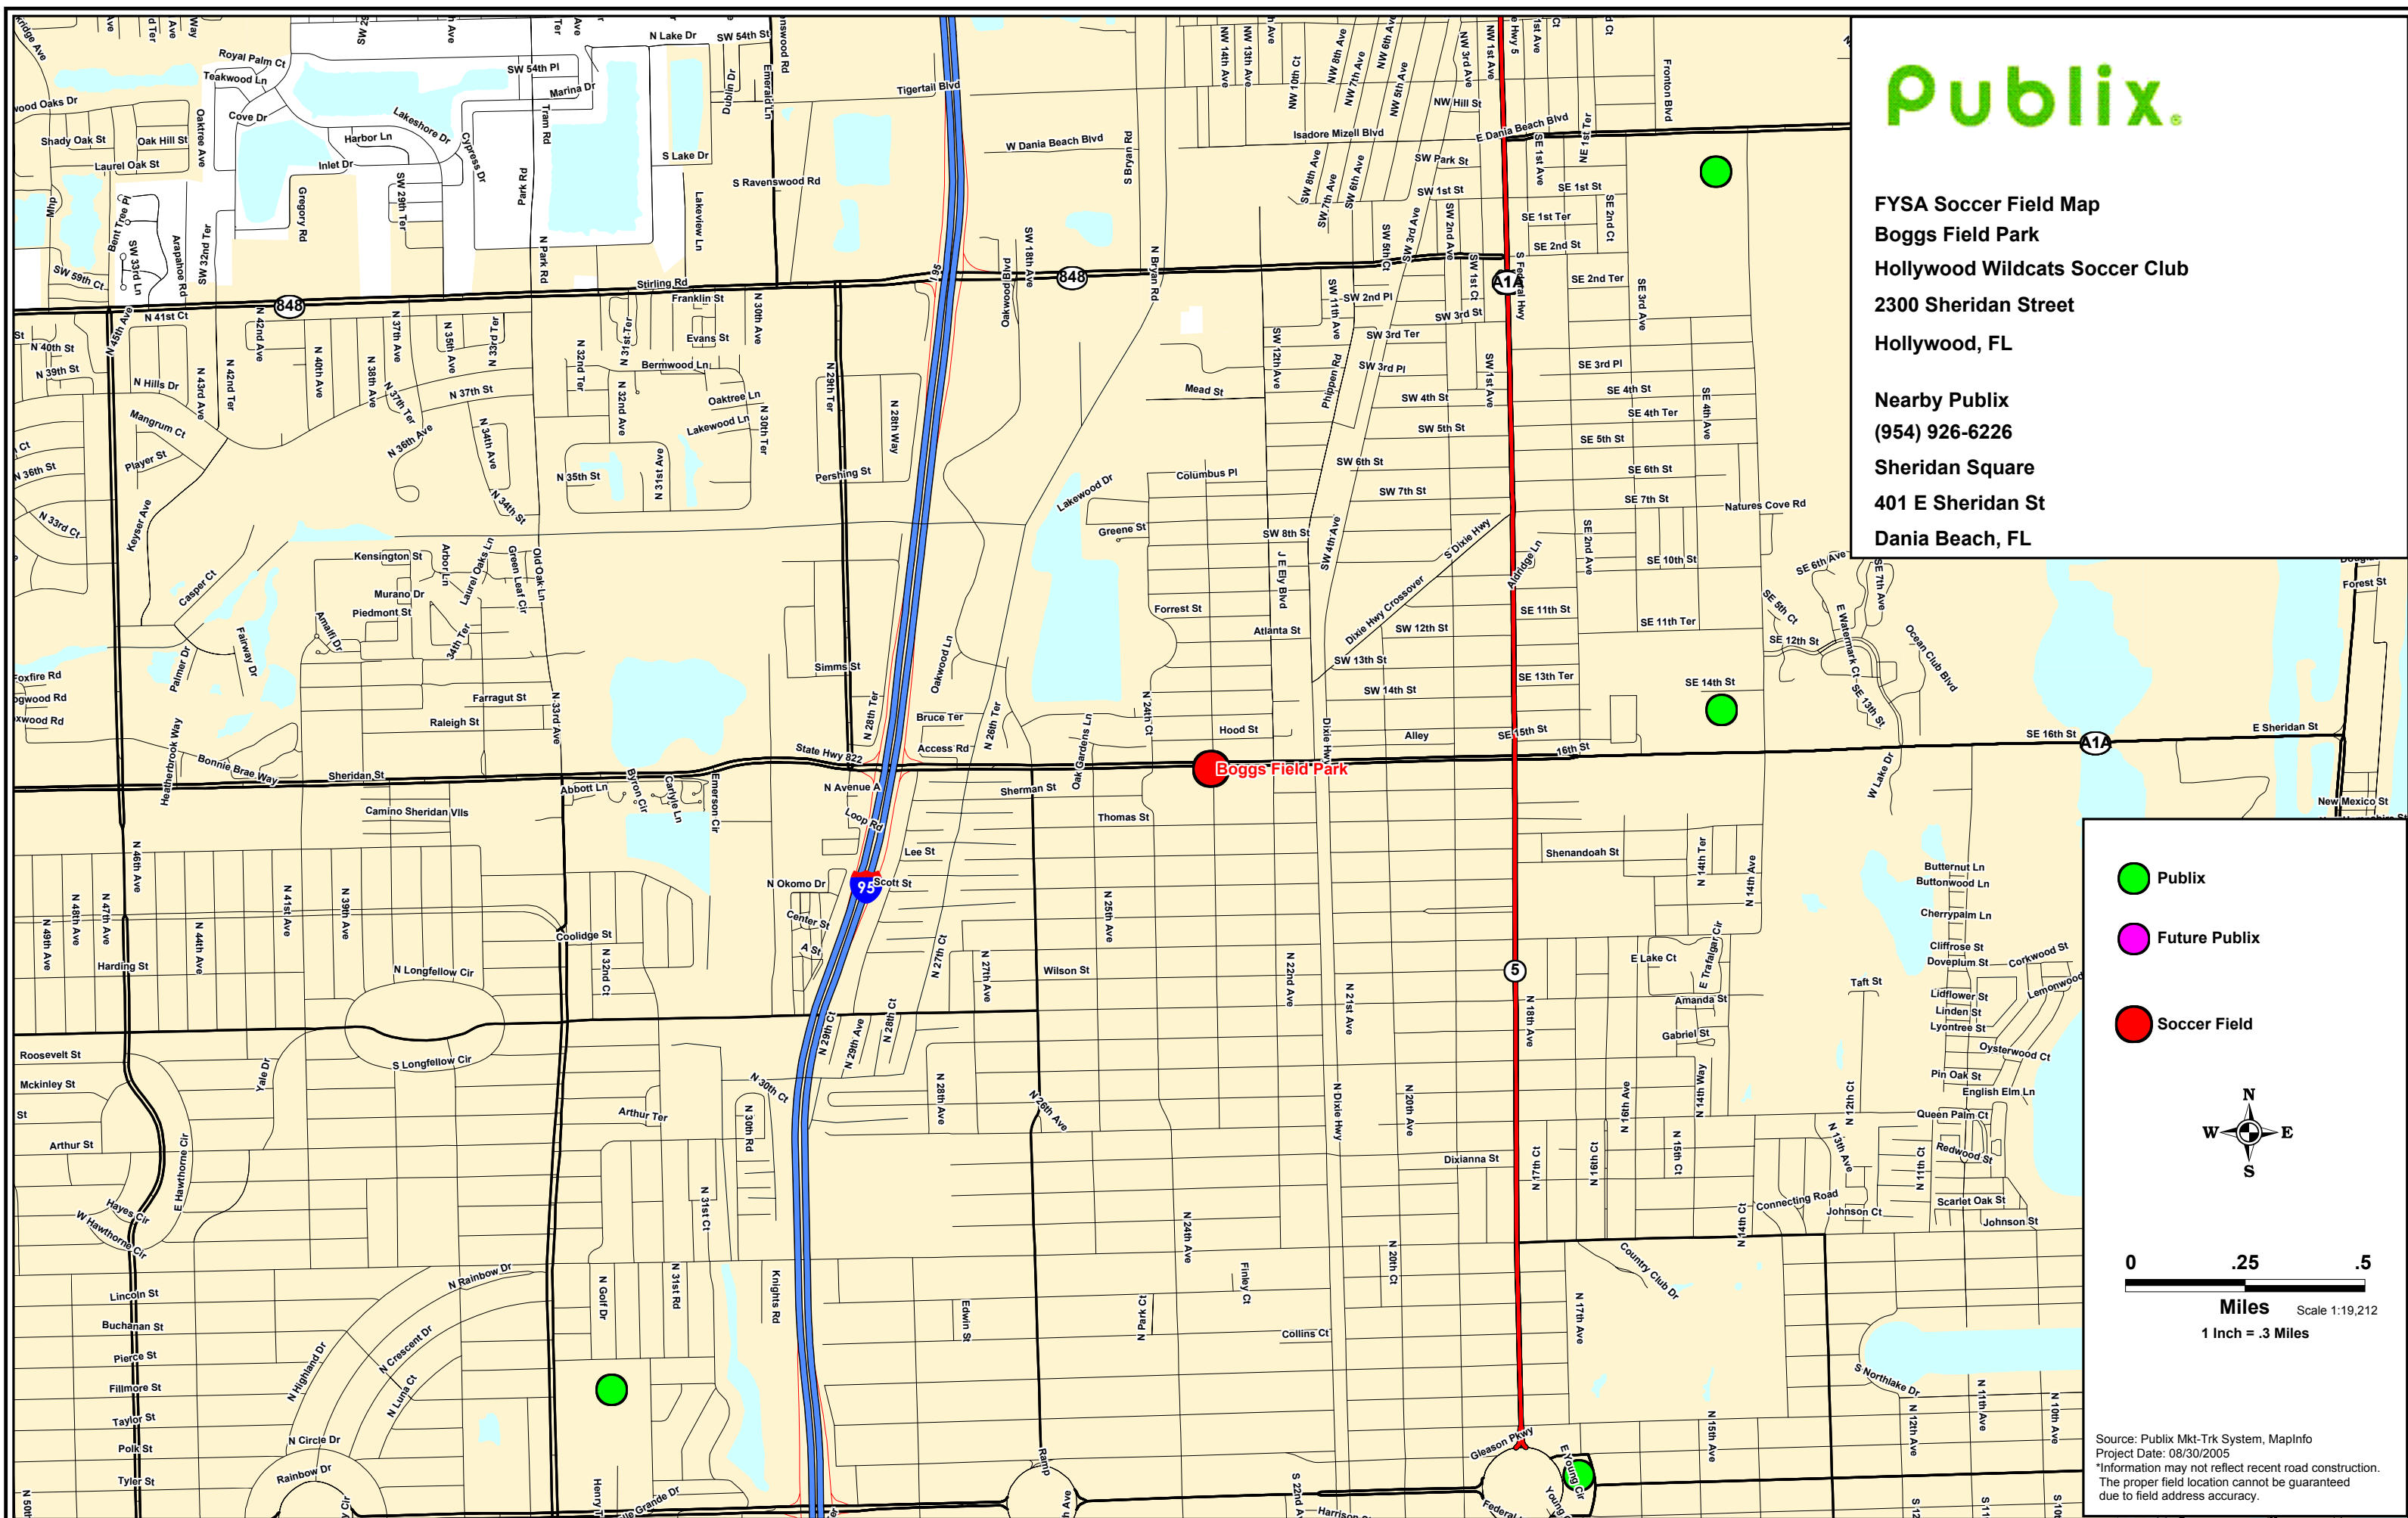

FYSA Soccer Field Map
Boggs Field Park
Hollywood Wildcats Soccer Club
2300 Sheridan Street
Hollywood, FL

Nearby Publix
(954) 926-6226
Sheridan Square
401 E Sheridan St
Dania Beach, FL

-  Publix
-  Future Publix
-  Soccer Field

0 .25 .5
Miles Scale 1:19,212
 1 Inch = .3 Miles

Source: Publix Mkt-Trk System, MapInfo
 Project Date: 08/30/2005
 *Information may not reflect recent road construction.
 The proper field location cannot be guaranteed due to field address accuracy.