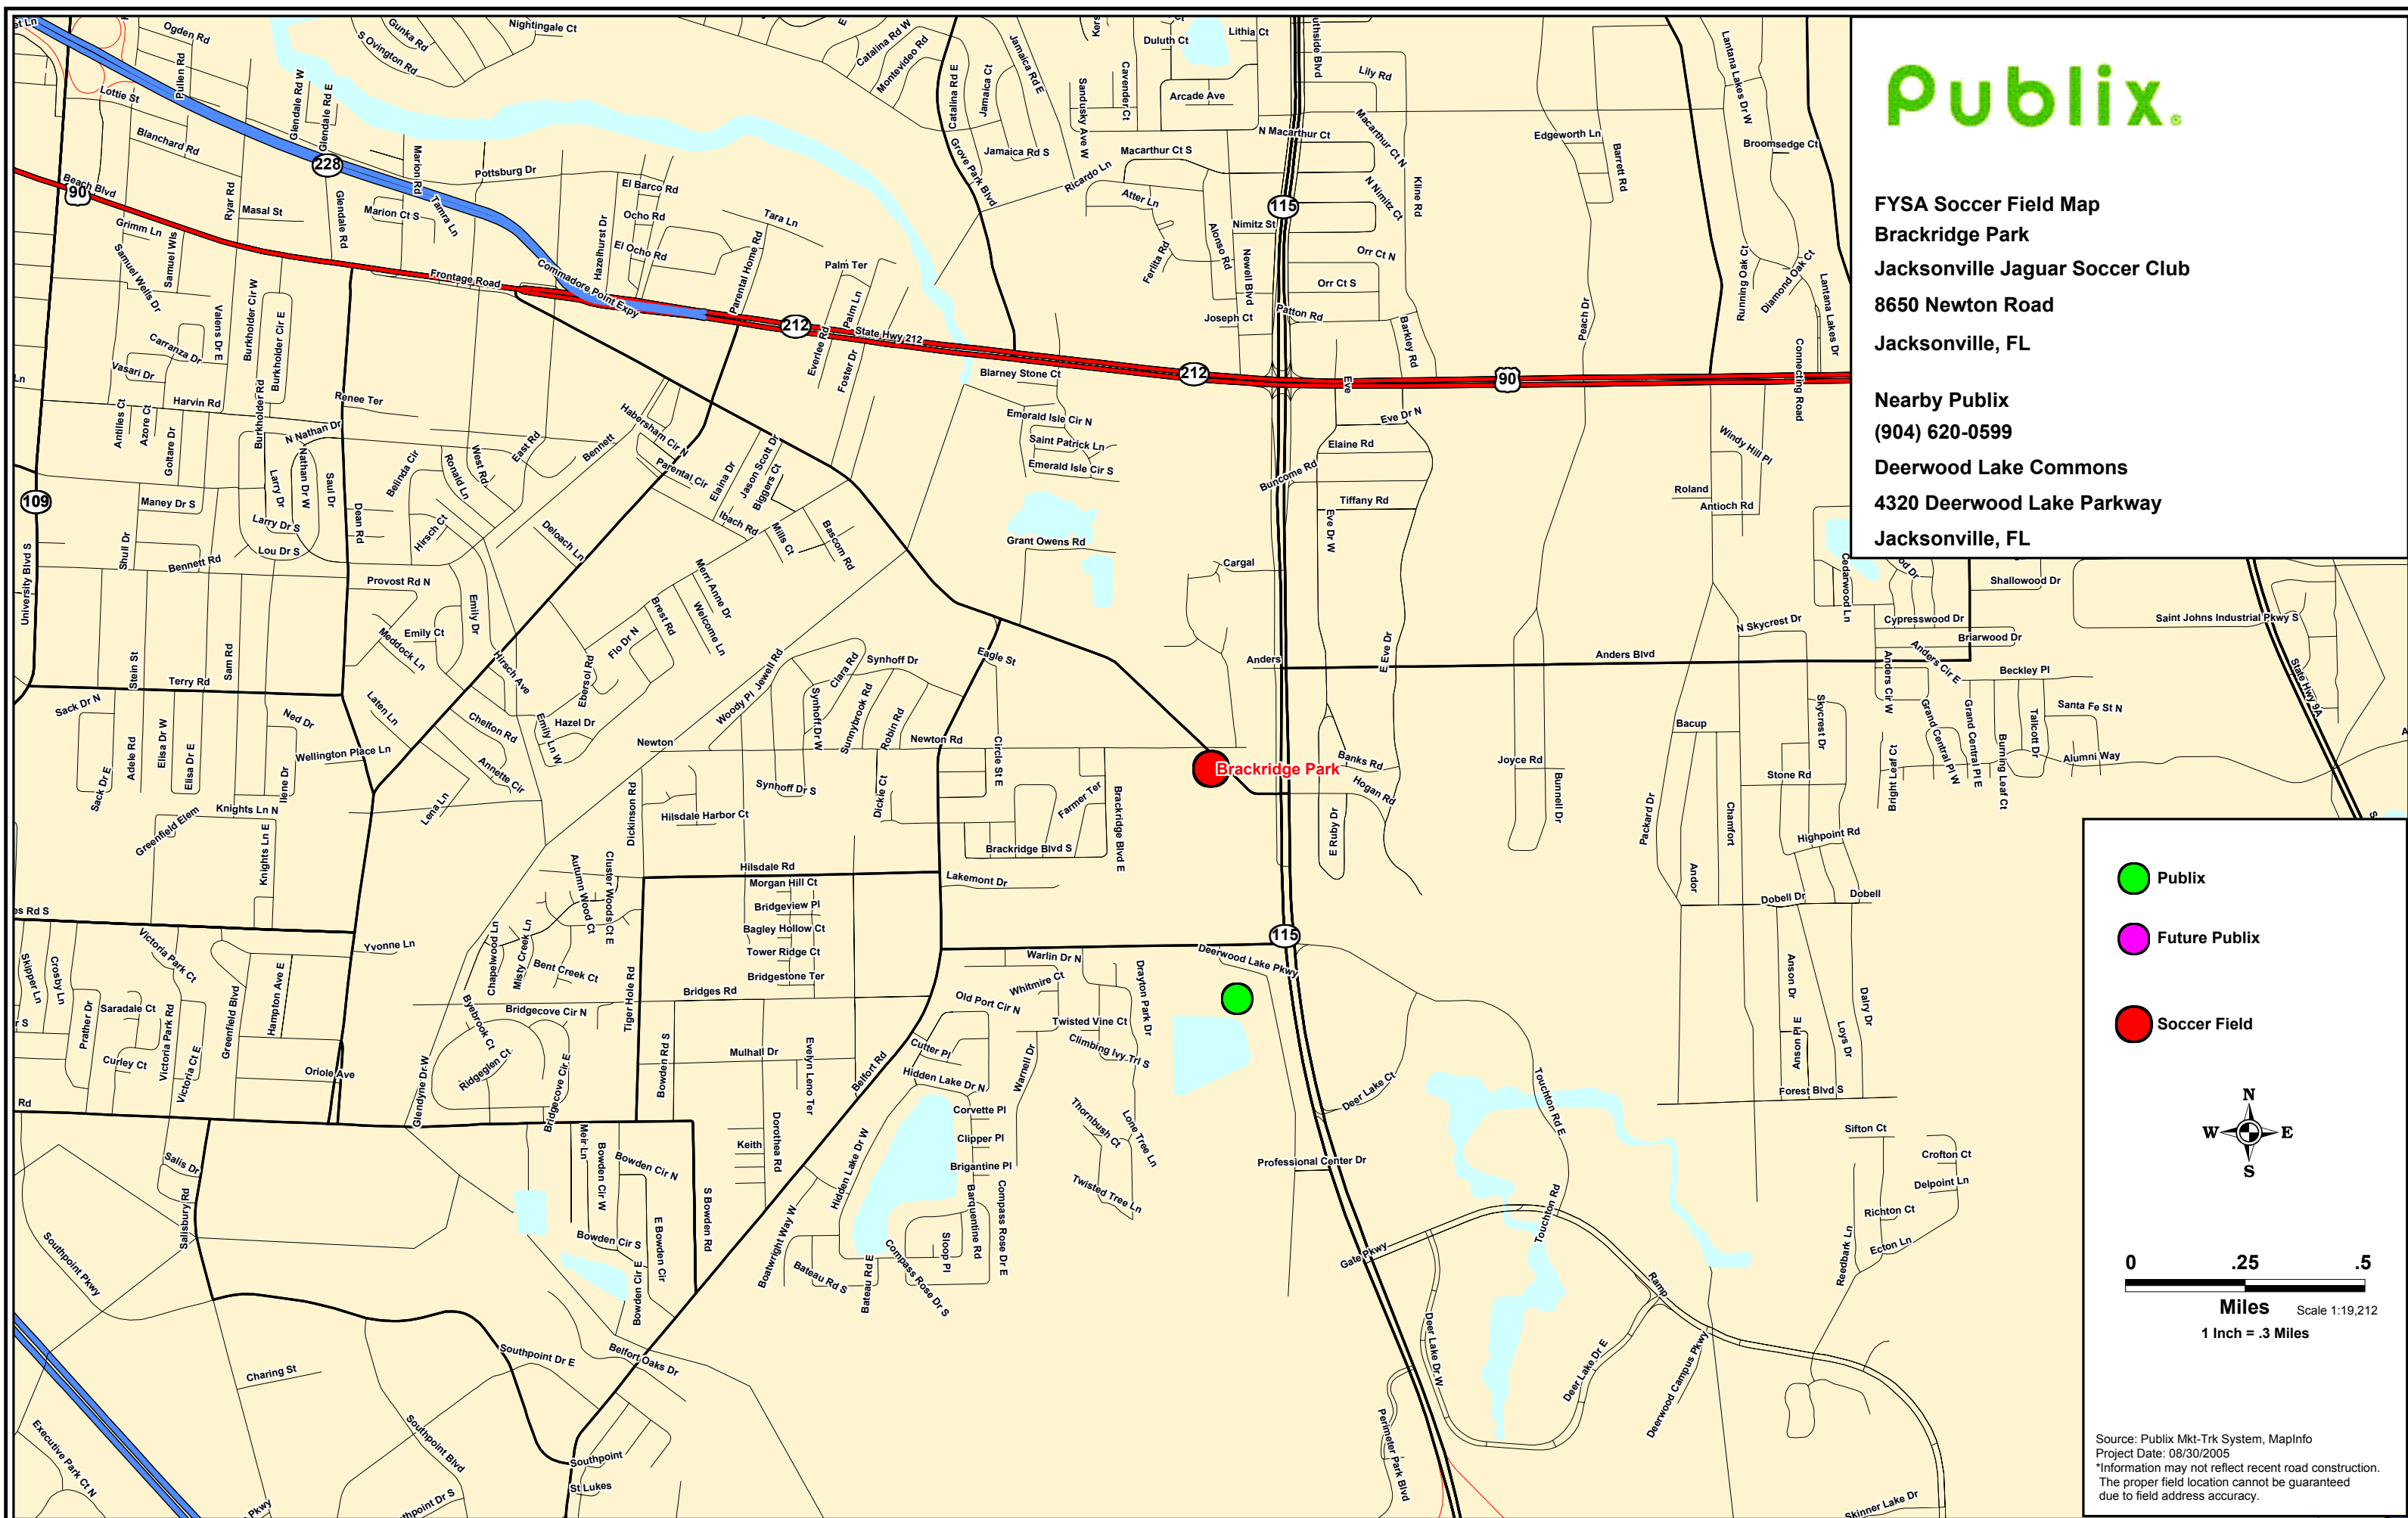

FYSA Soccer Field Map
Brackridge Park
Jacksonville Jaguar Soccer Club
8650 Newton Road
Jacksonville, FL

Nearby Publix
(904) 620-0599
Deerwood Lake Commons
4320 Deerwood Lake Parkway
Jacksonville, FL

- Publix
- Future Publix
- Soccer Field

0 .25 .5
Miles Scale 1:19,212
1 Inch = .3 Miles

Source: Publix Mkt-Trk System, MapInfo
Project Date: 08/30/2005
*Information may not reflect recent road construction.
The proper field location cannot be guaranteed
due to field address accuracy.