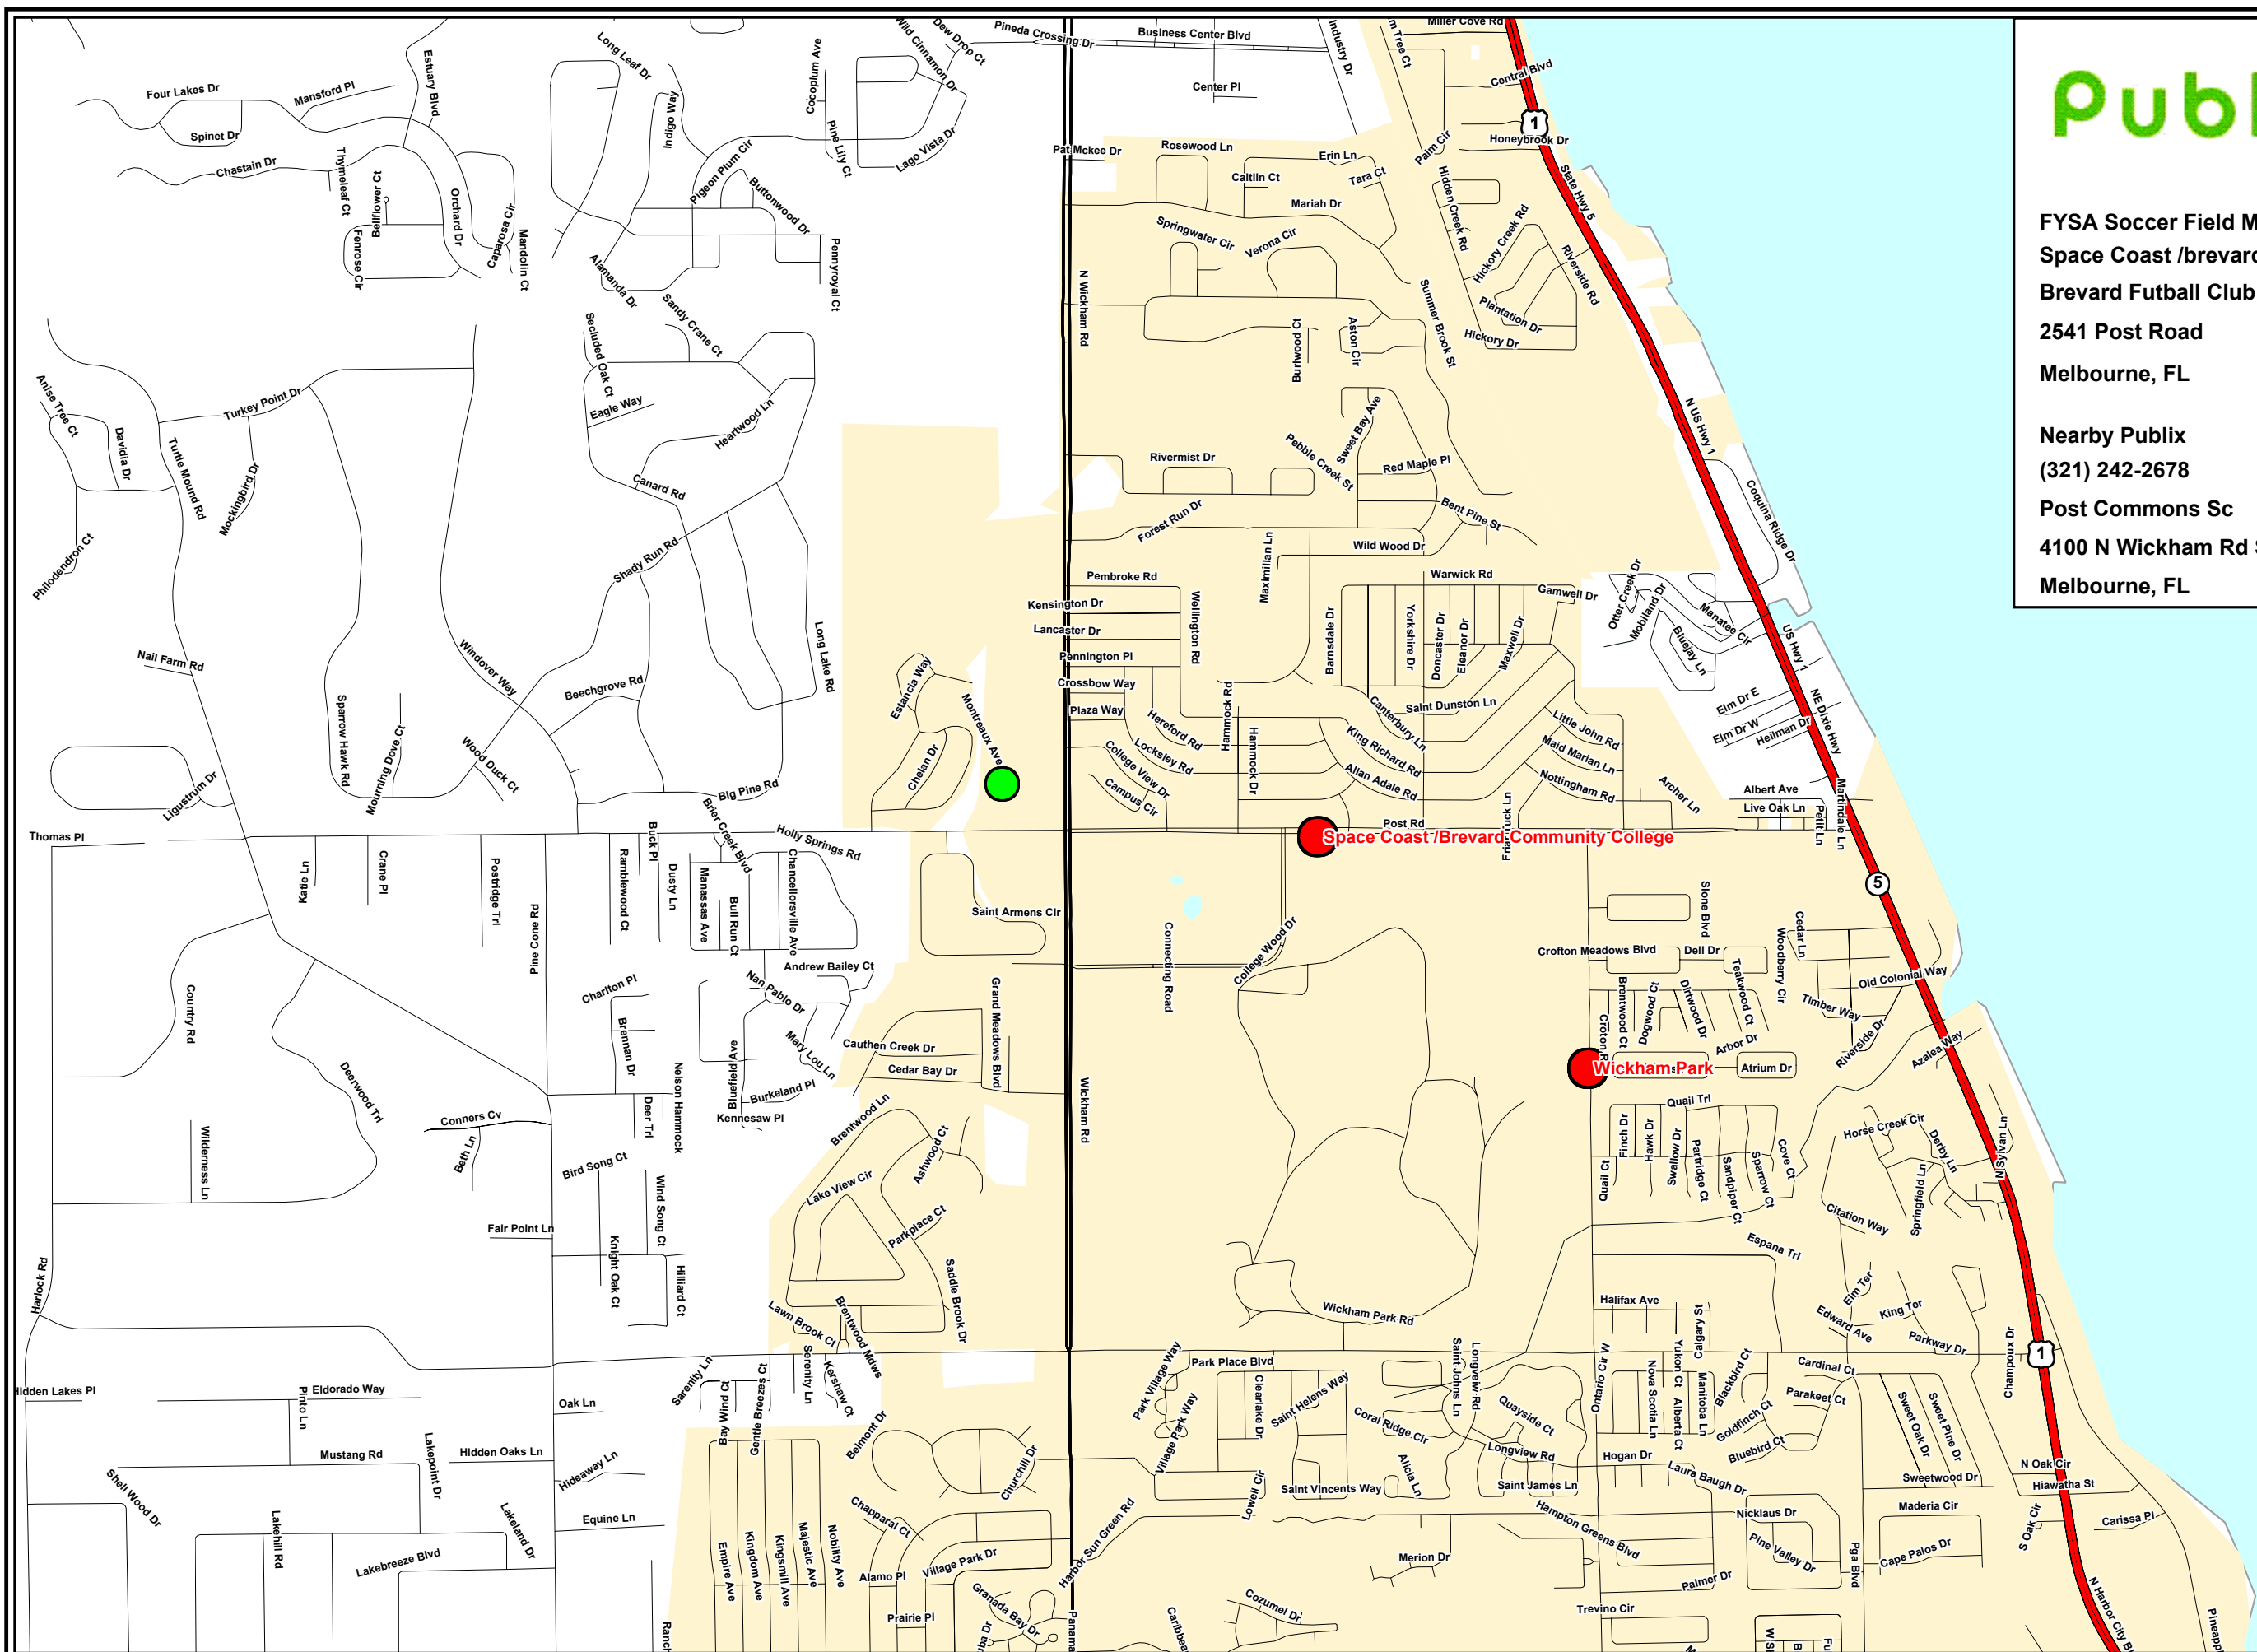

**FYSA Soccer Field Map**  
**Space Coast /brevard Community College**  
**Brevard Futball Club**  
**2541 Post Road**  
**Melbourne, FL**

**Nearby Publix**  
**(321) 242-2678**  
**Post Commons Sc**  
**4100 N Wickham Rd Ste 109**  
**Melbourne, FL**

-  Publix
-  Future Publix
-  Soccer Field

**Miles** Scale 1:19,212  
**1 Inch = .3 Miles**

Source: Publix Mkt-Trk System, MapInfo  
 Project Date: 08/30/2005  
 \*Information may not reflect recent road construction.  
 The proper field location cannot be guaranteed due to field address accuracy.