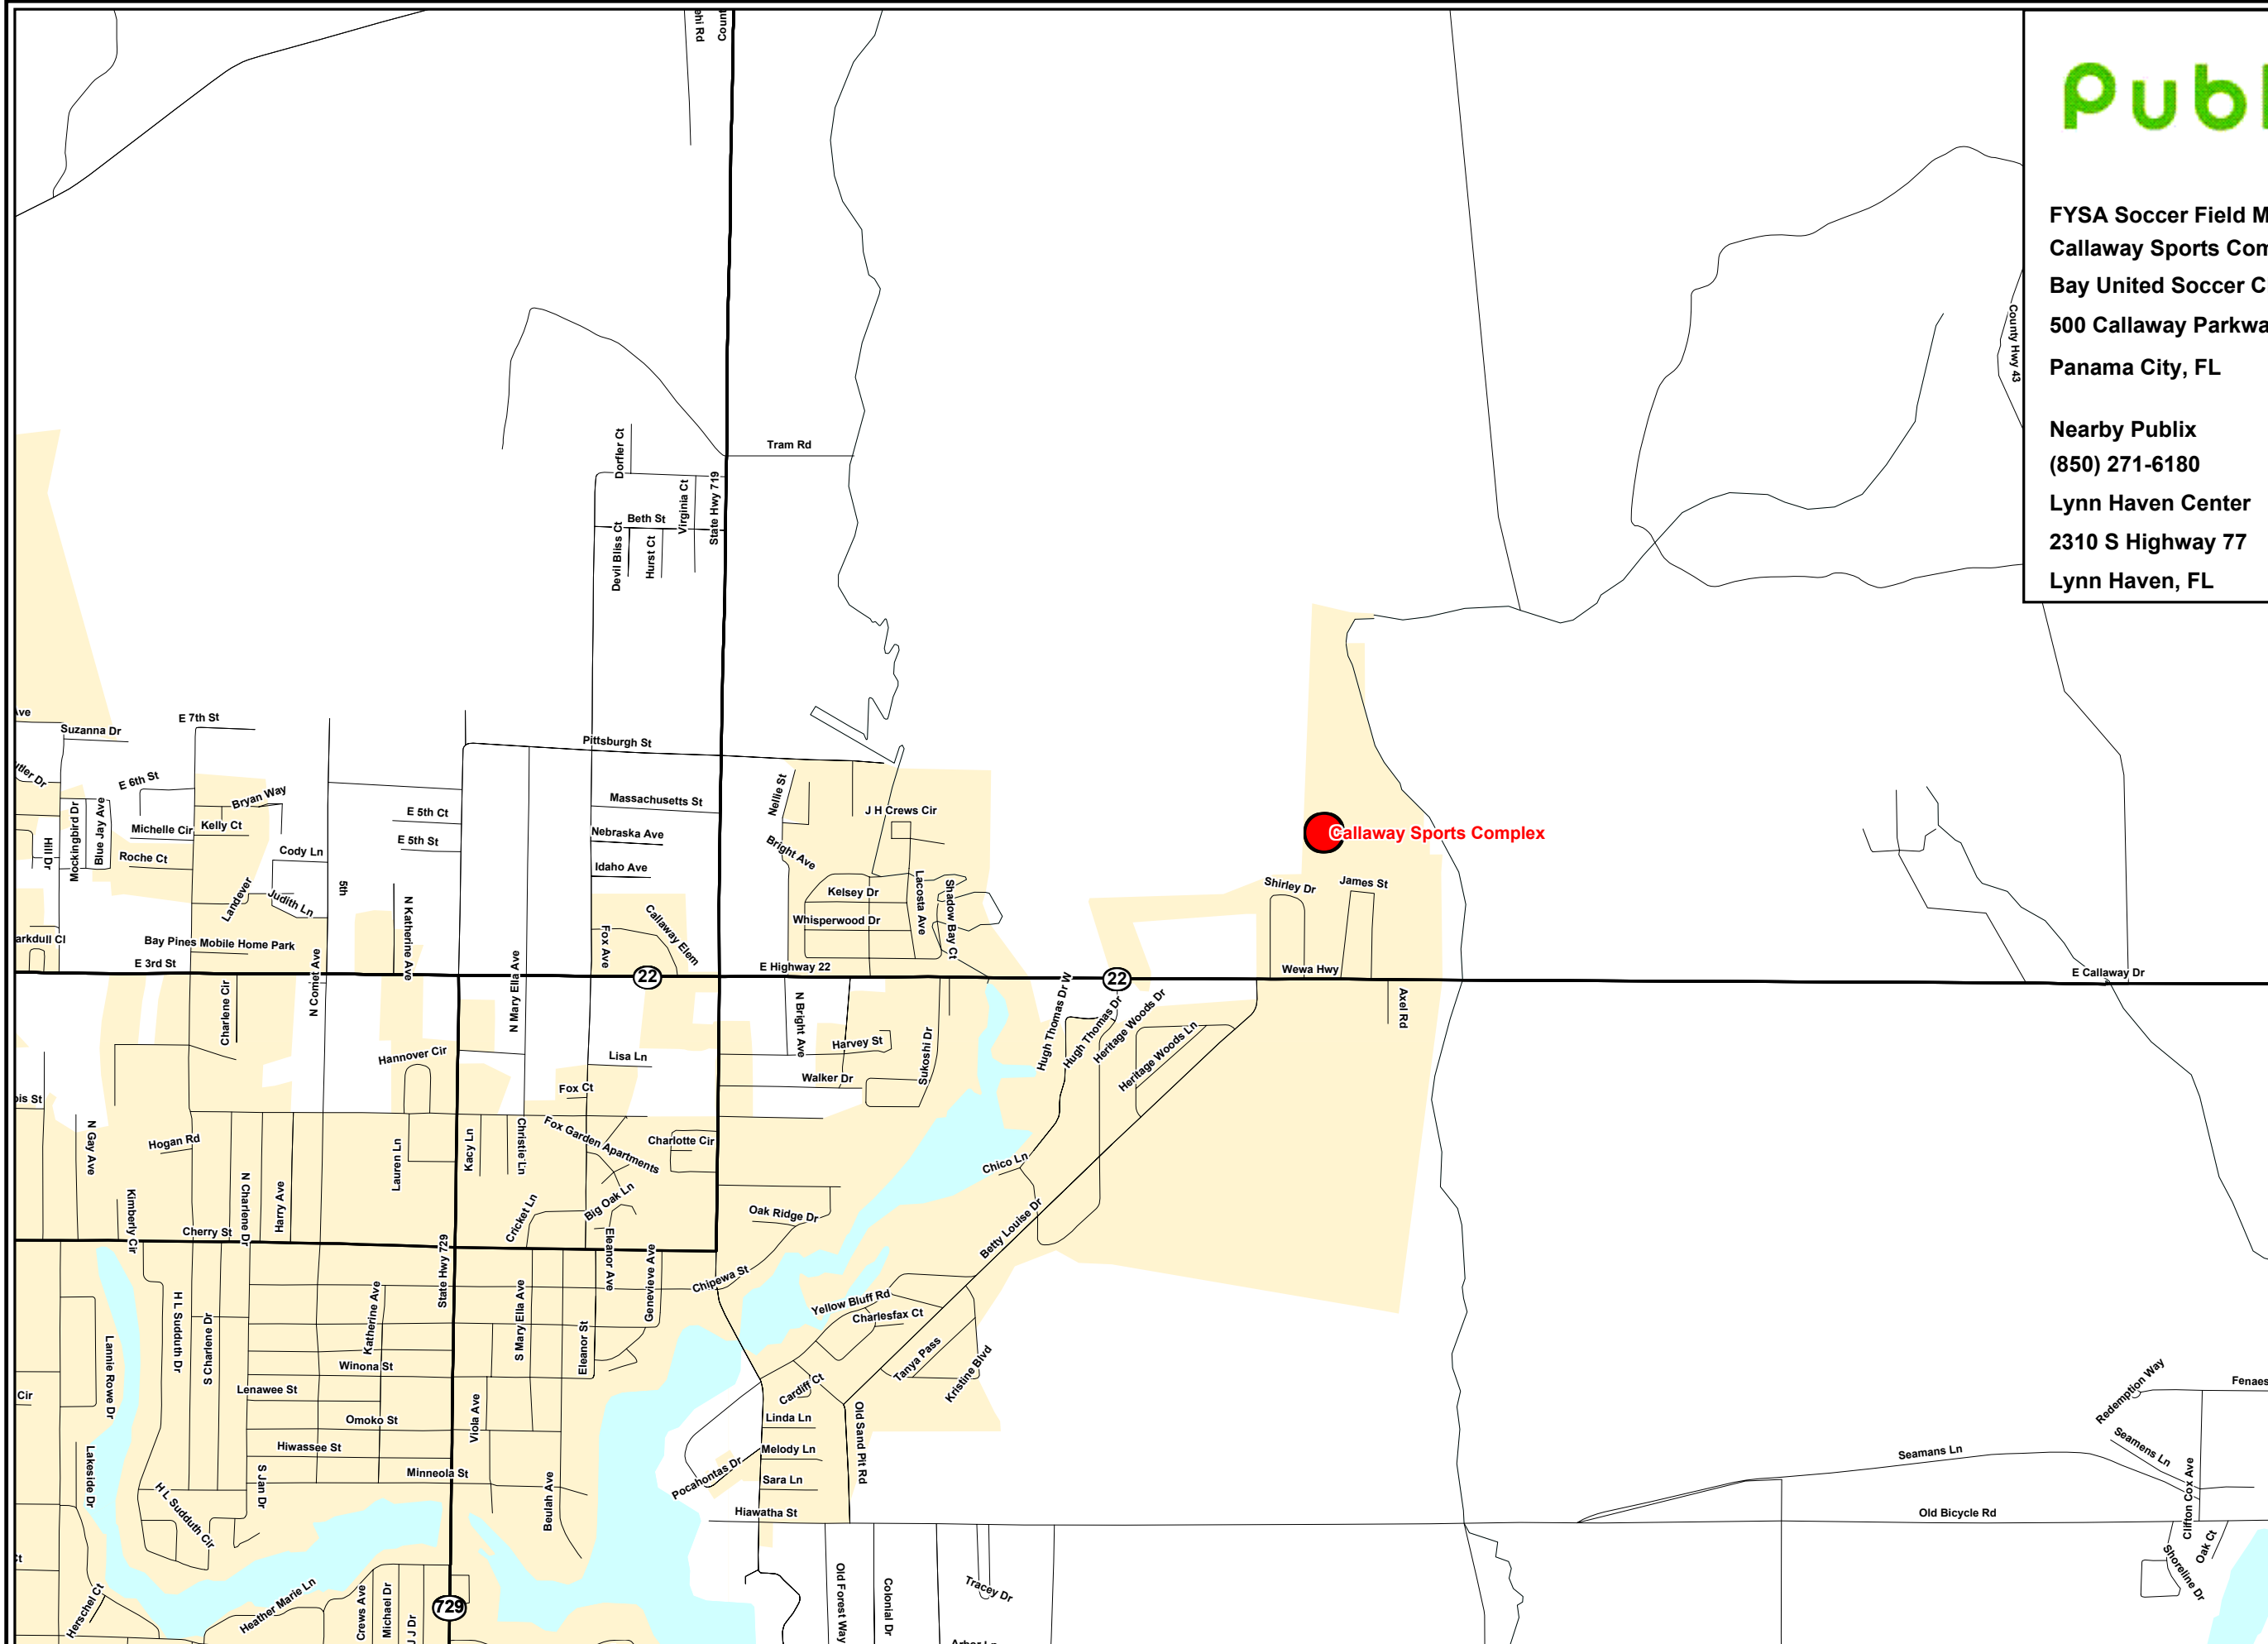

**FYSA Soccer Field Map**  
**Callaway Sports Complex**  
**Bay United Soccer Club**  
**500 Callaway Parkway**  
**Panama City, FL**

**Nearby Publix**  
**(850) 271-6180**  
**Lynn Haven Center**  
**2310 S Highway 77**  
**Lynn Haven, FL**

-  Publix
-  Future Publix
-  Soccer Field

Scale 1:19,212  
 1 Inch = .3 Miles

Source: Publix Mkt-Trk System, MapInfo  
 Project Date: 08/30/2005  
 \*Information may not reflect recent road construction.  
 The proper field location cannot be guaranteed  
 due to field address accuracy.