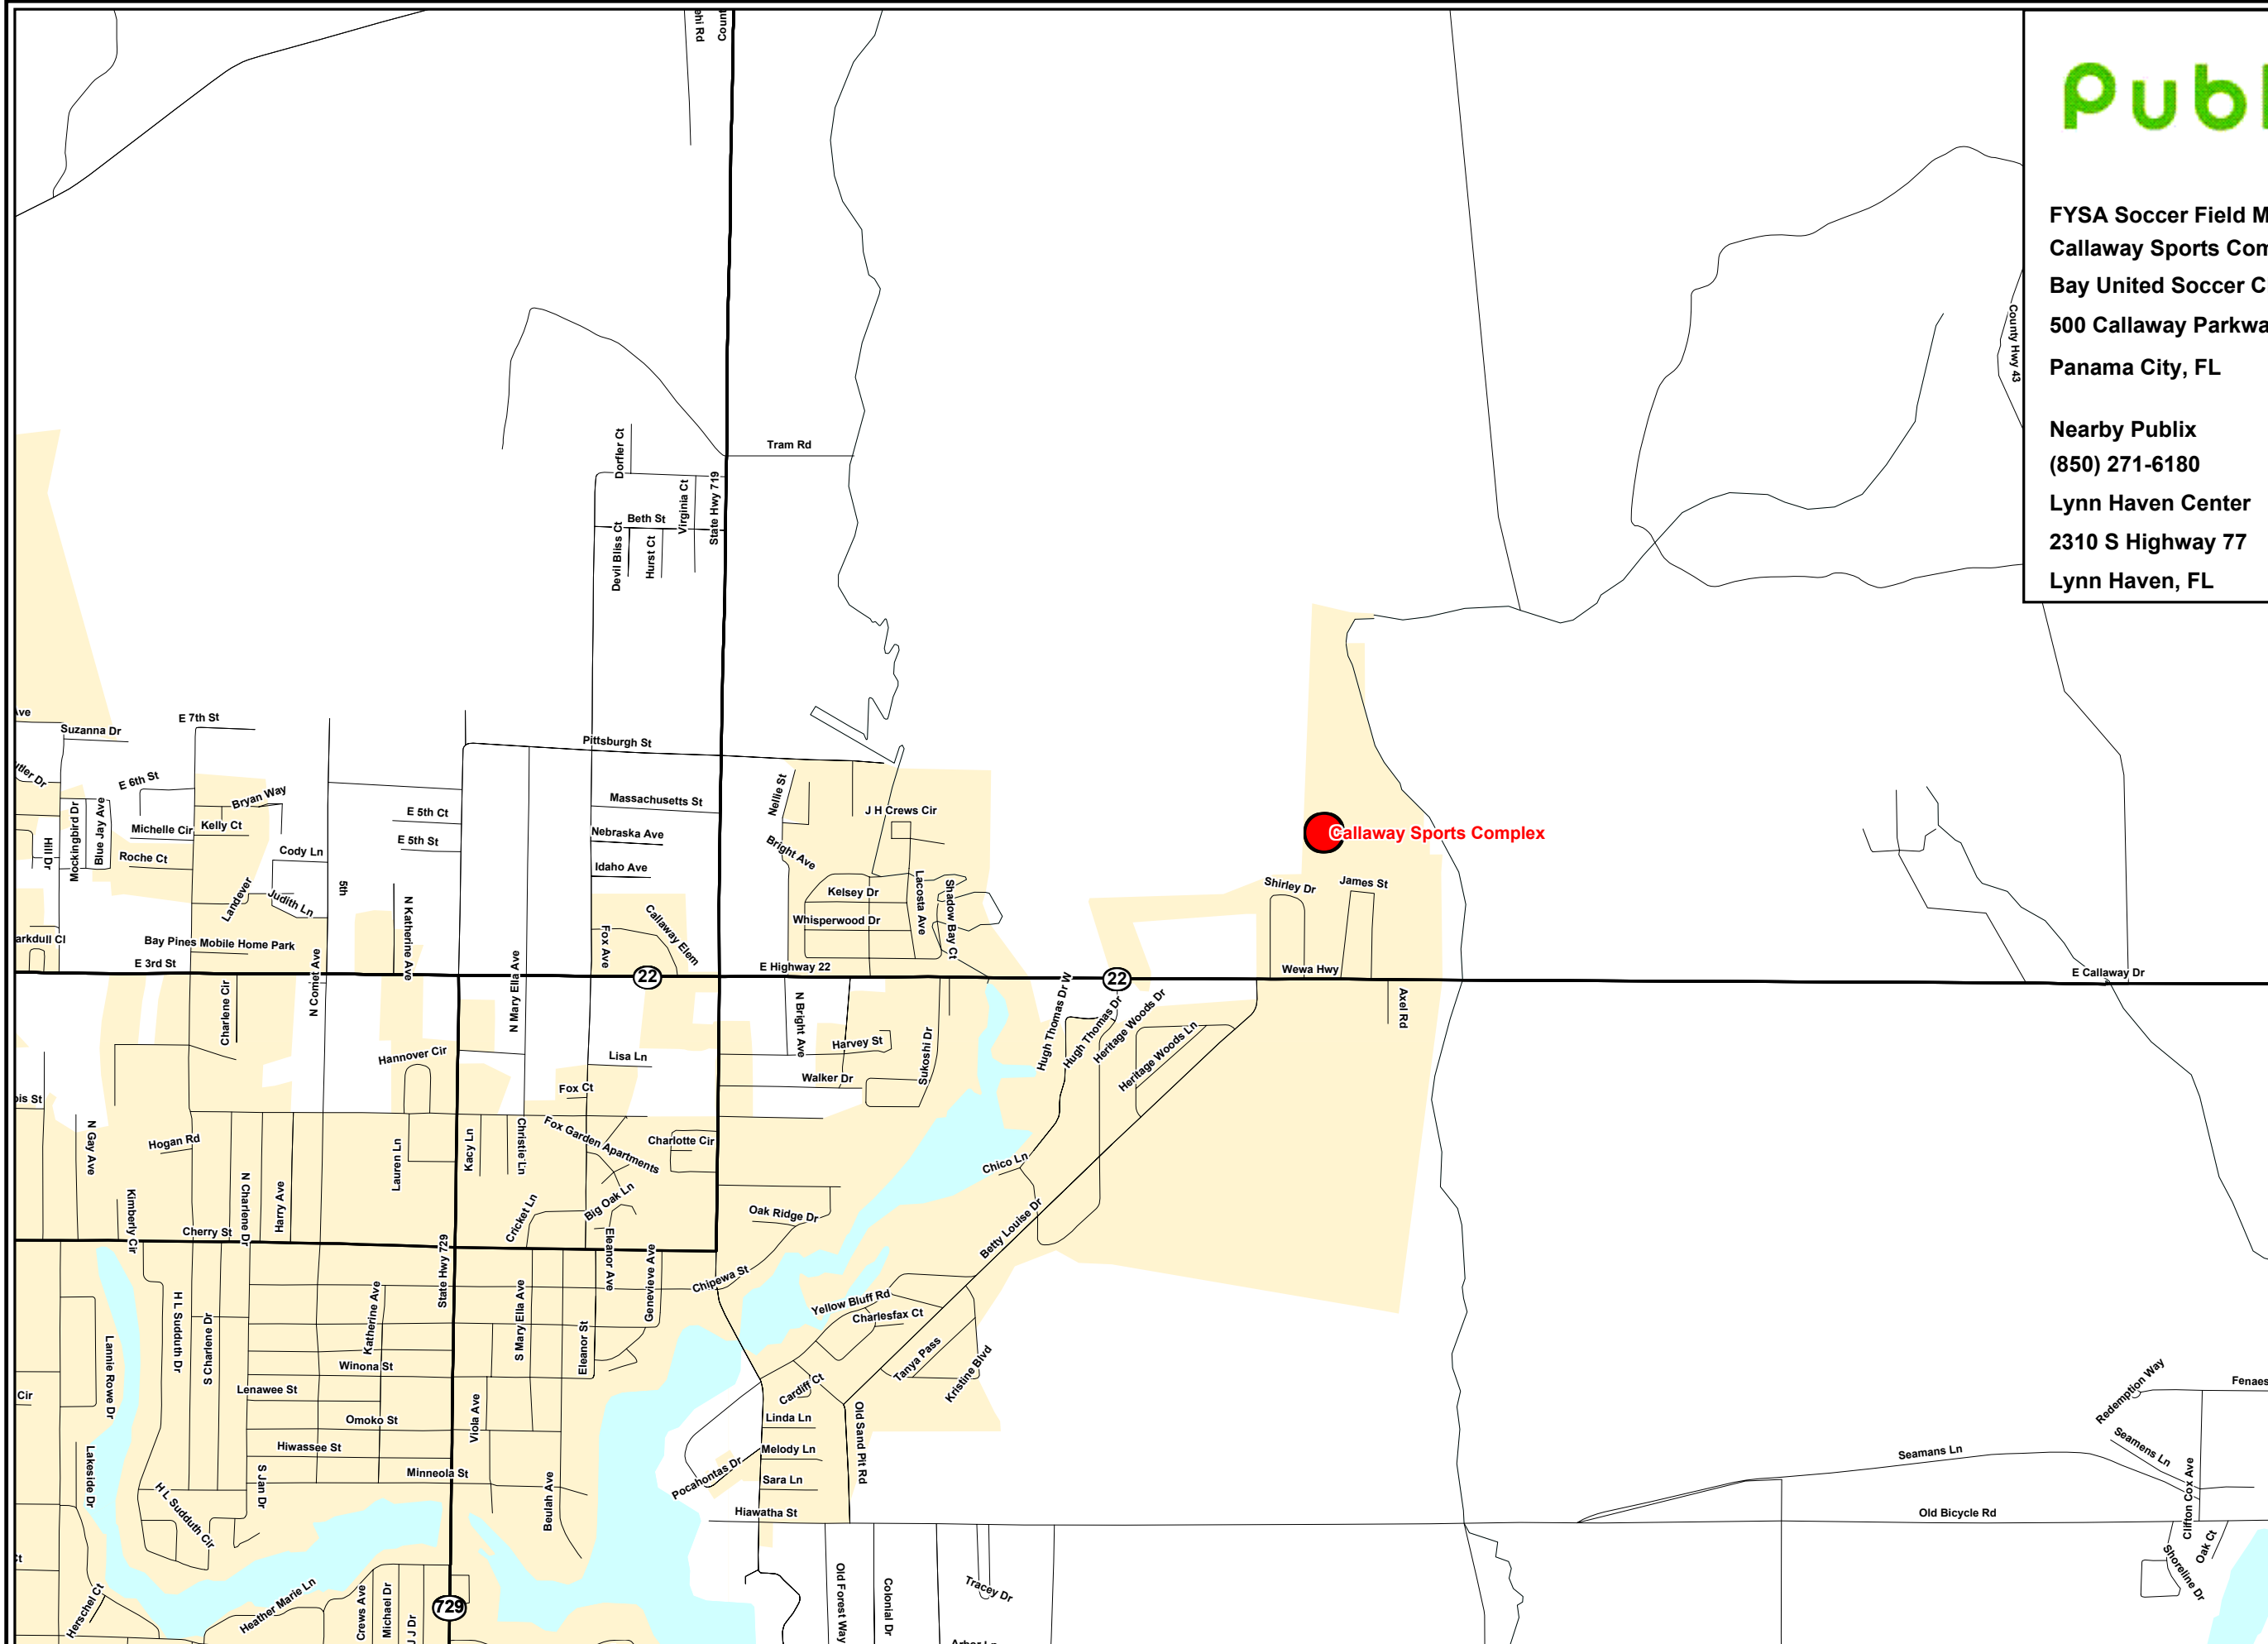

FYSA Soccer Field Map
 Callaway Sports Complex
 Bay United Soccer Club
 500 Callaway Parkway
 Panama City, FL

Nearby Publix
 (850) 271-6180
 Lynn Haven Center
 2310 S Highway 77
 Lynn Haven, FL

-  Publix
-  Future Publix
-  Soccer Field

Scale 1:19,212
 1 Inch = .3 Miles

Source: Publix Mkt-Trk System, MapInfo
 Project Date: 08/30/2005
 *Information may not reflect recent road construction.
 The proper field location cannot be guaranteed
 due to field address accuracy.