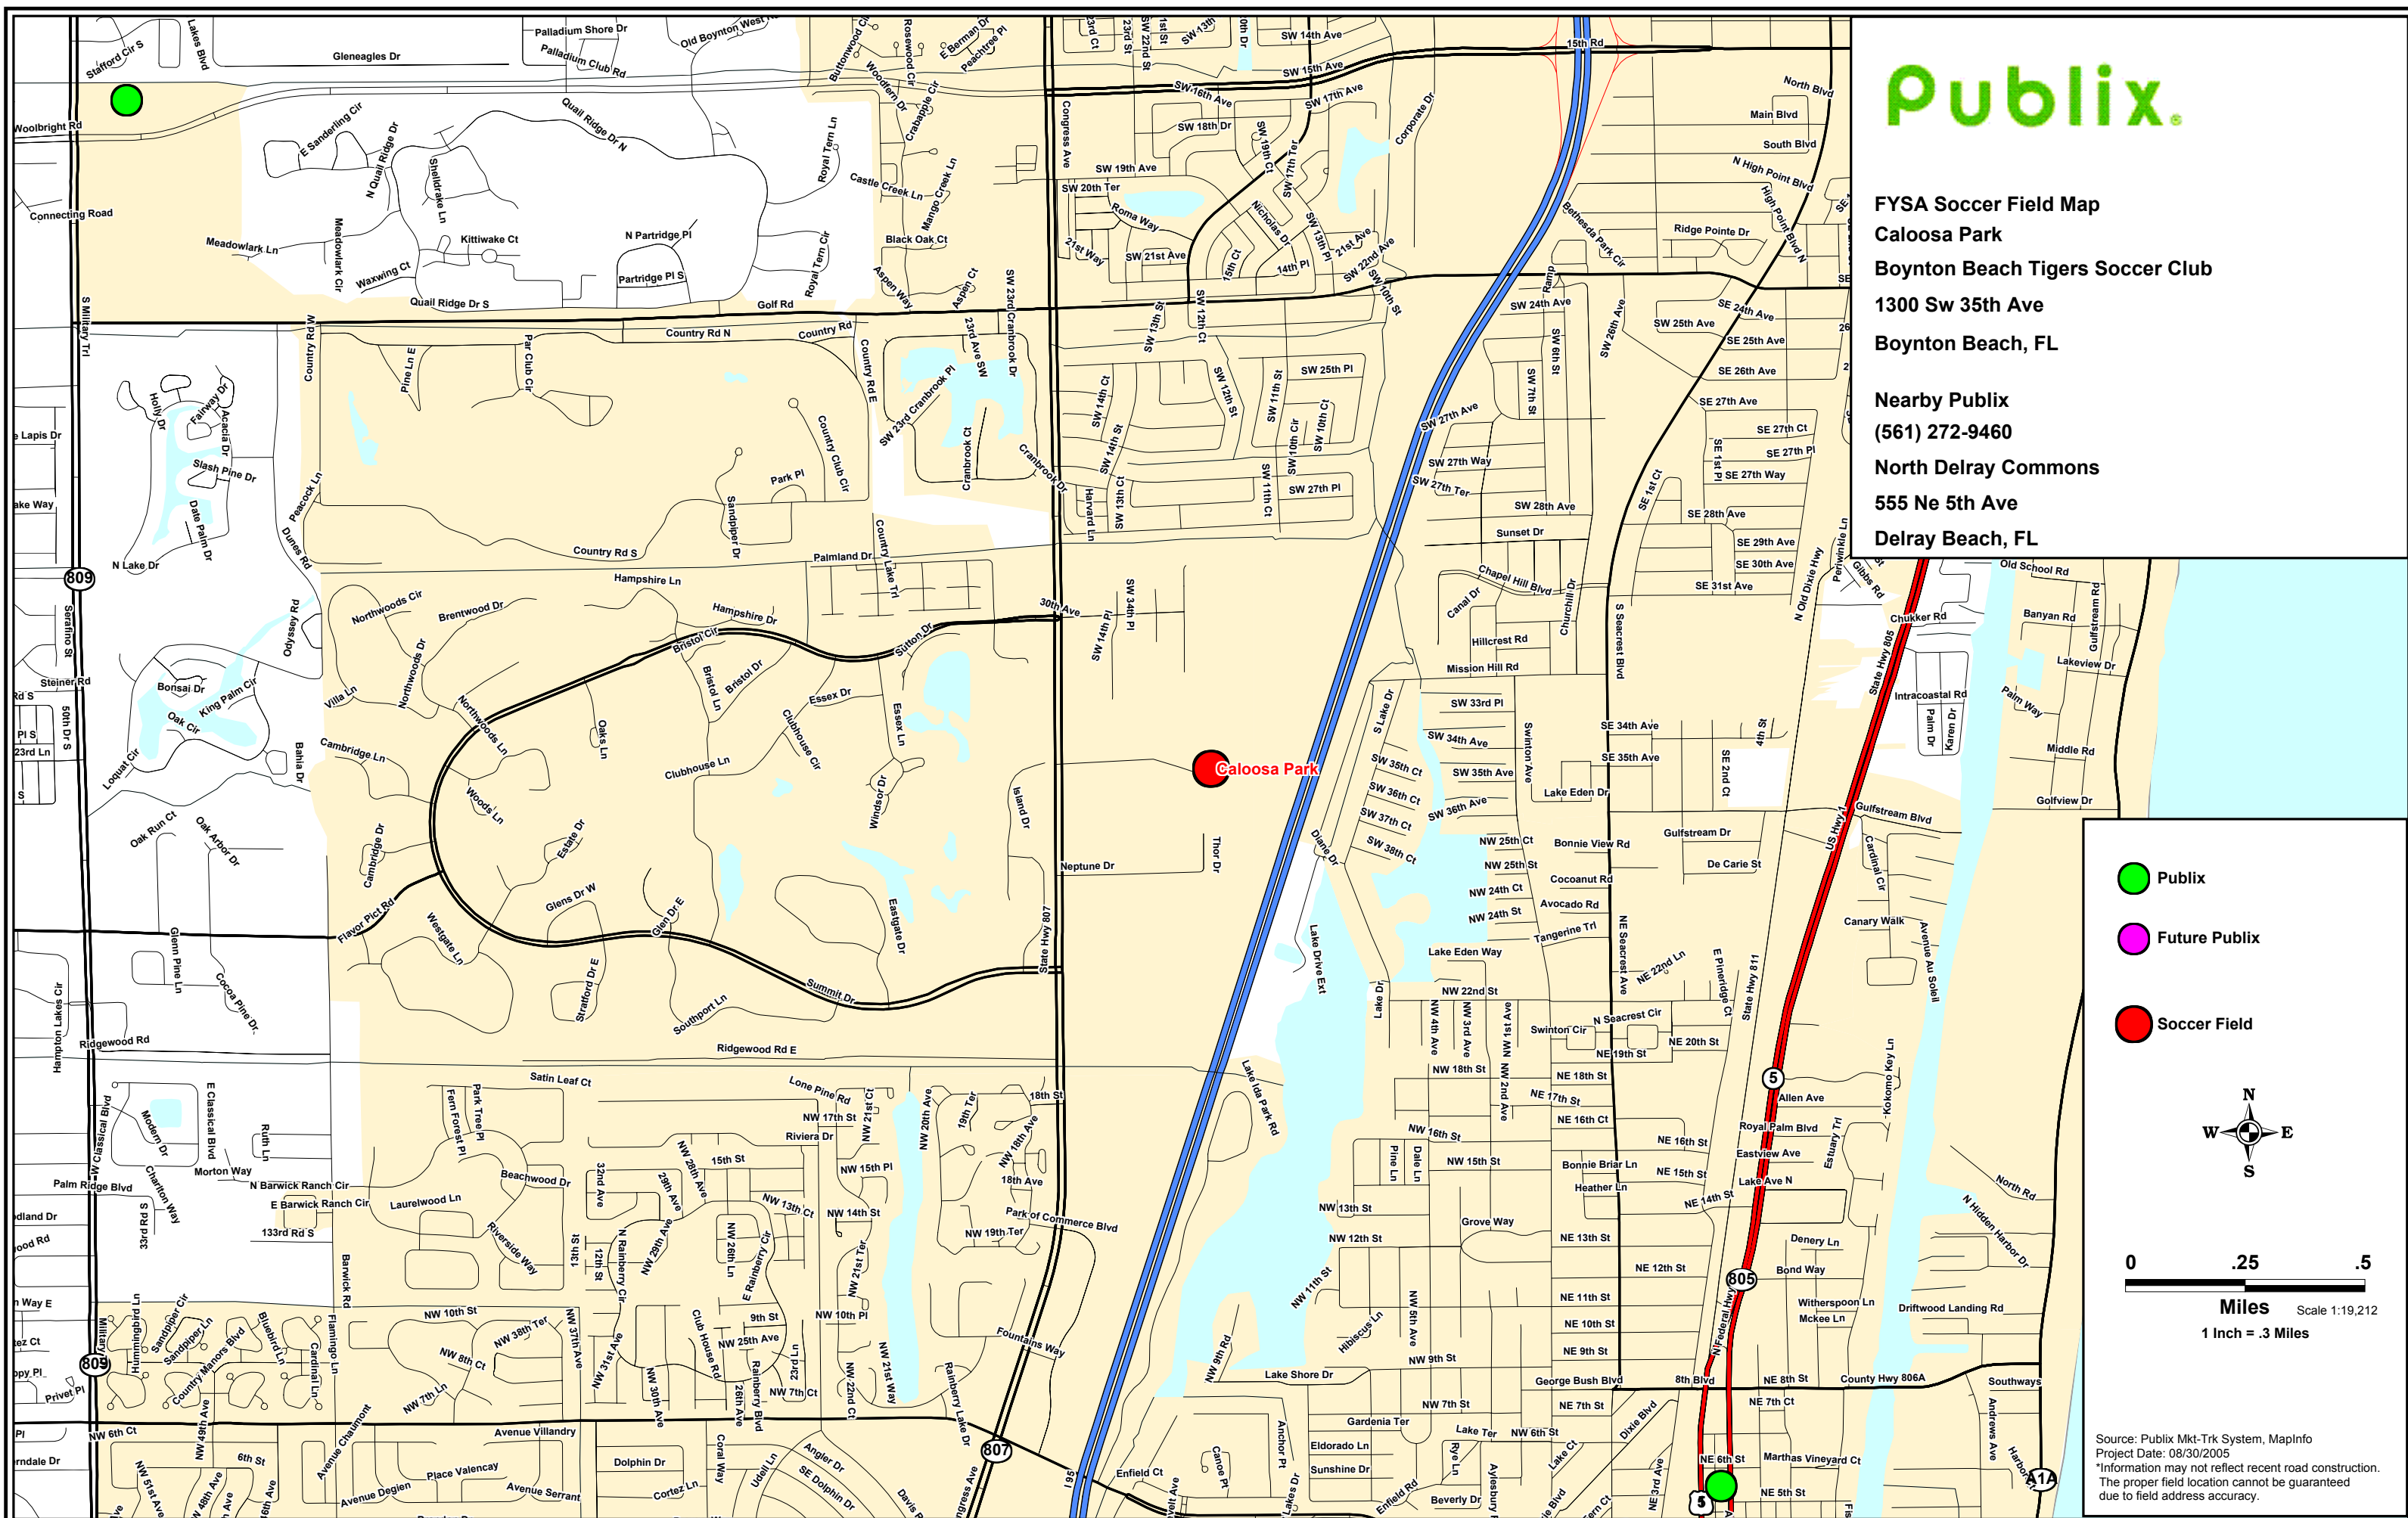

FYSA Soccer Field Map
Caloosa Park
Boynton Beach Tigers Soccer Club
1300 Sw 35th Ave
Boynton Beach, FL

Nearby Publix
(561) 272-9460
North Delray Commons
555 Ne 5th Ave
Delray Beach, FL

-  Publix
-  Future Publix
-  Soccer Field

0 .25 .5
Miles Scale 1:19,212
 1 Inch = .3 Miles

Source: Publix Mkt-Trk System, MapInfo
 Project Date: 08/30/2005
 *Information may not reflect recent road construction.
 The proper field location cannot be guaranteed due to field address accuracy.