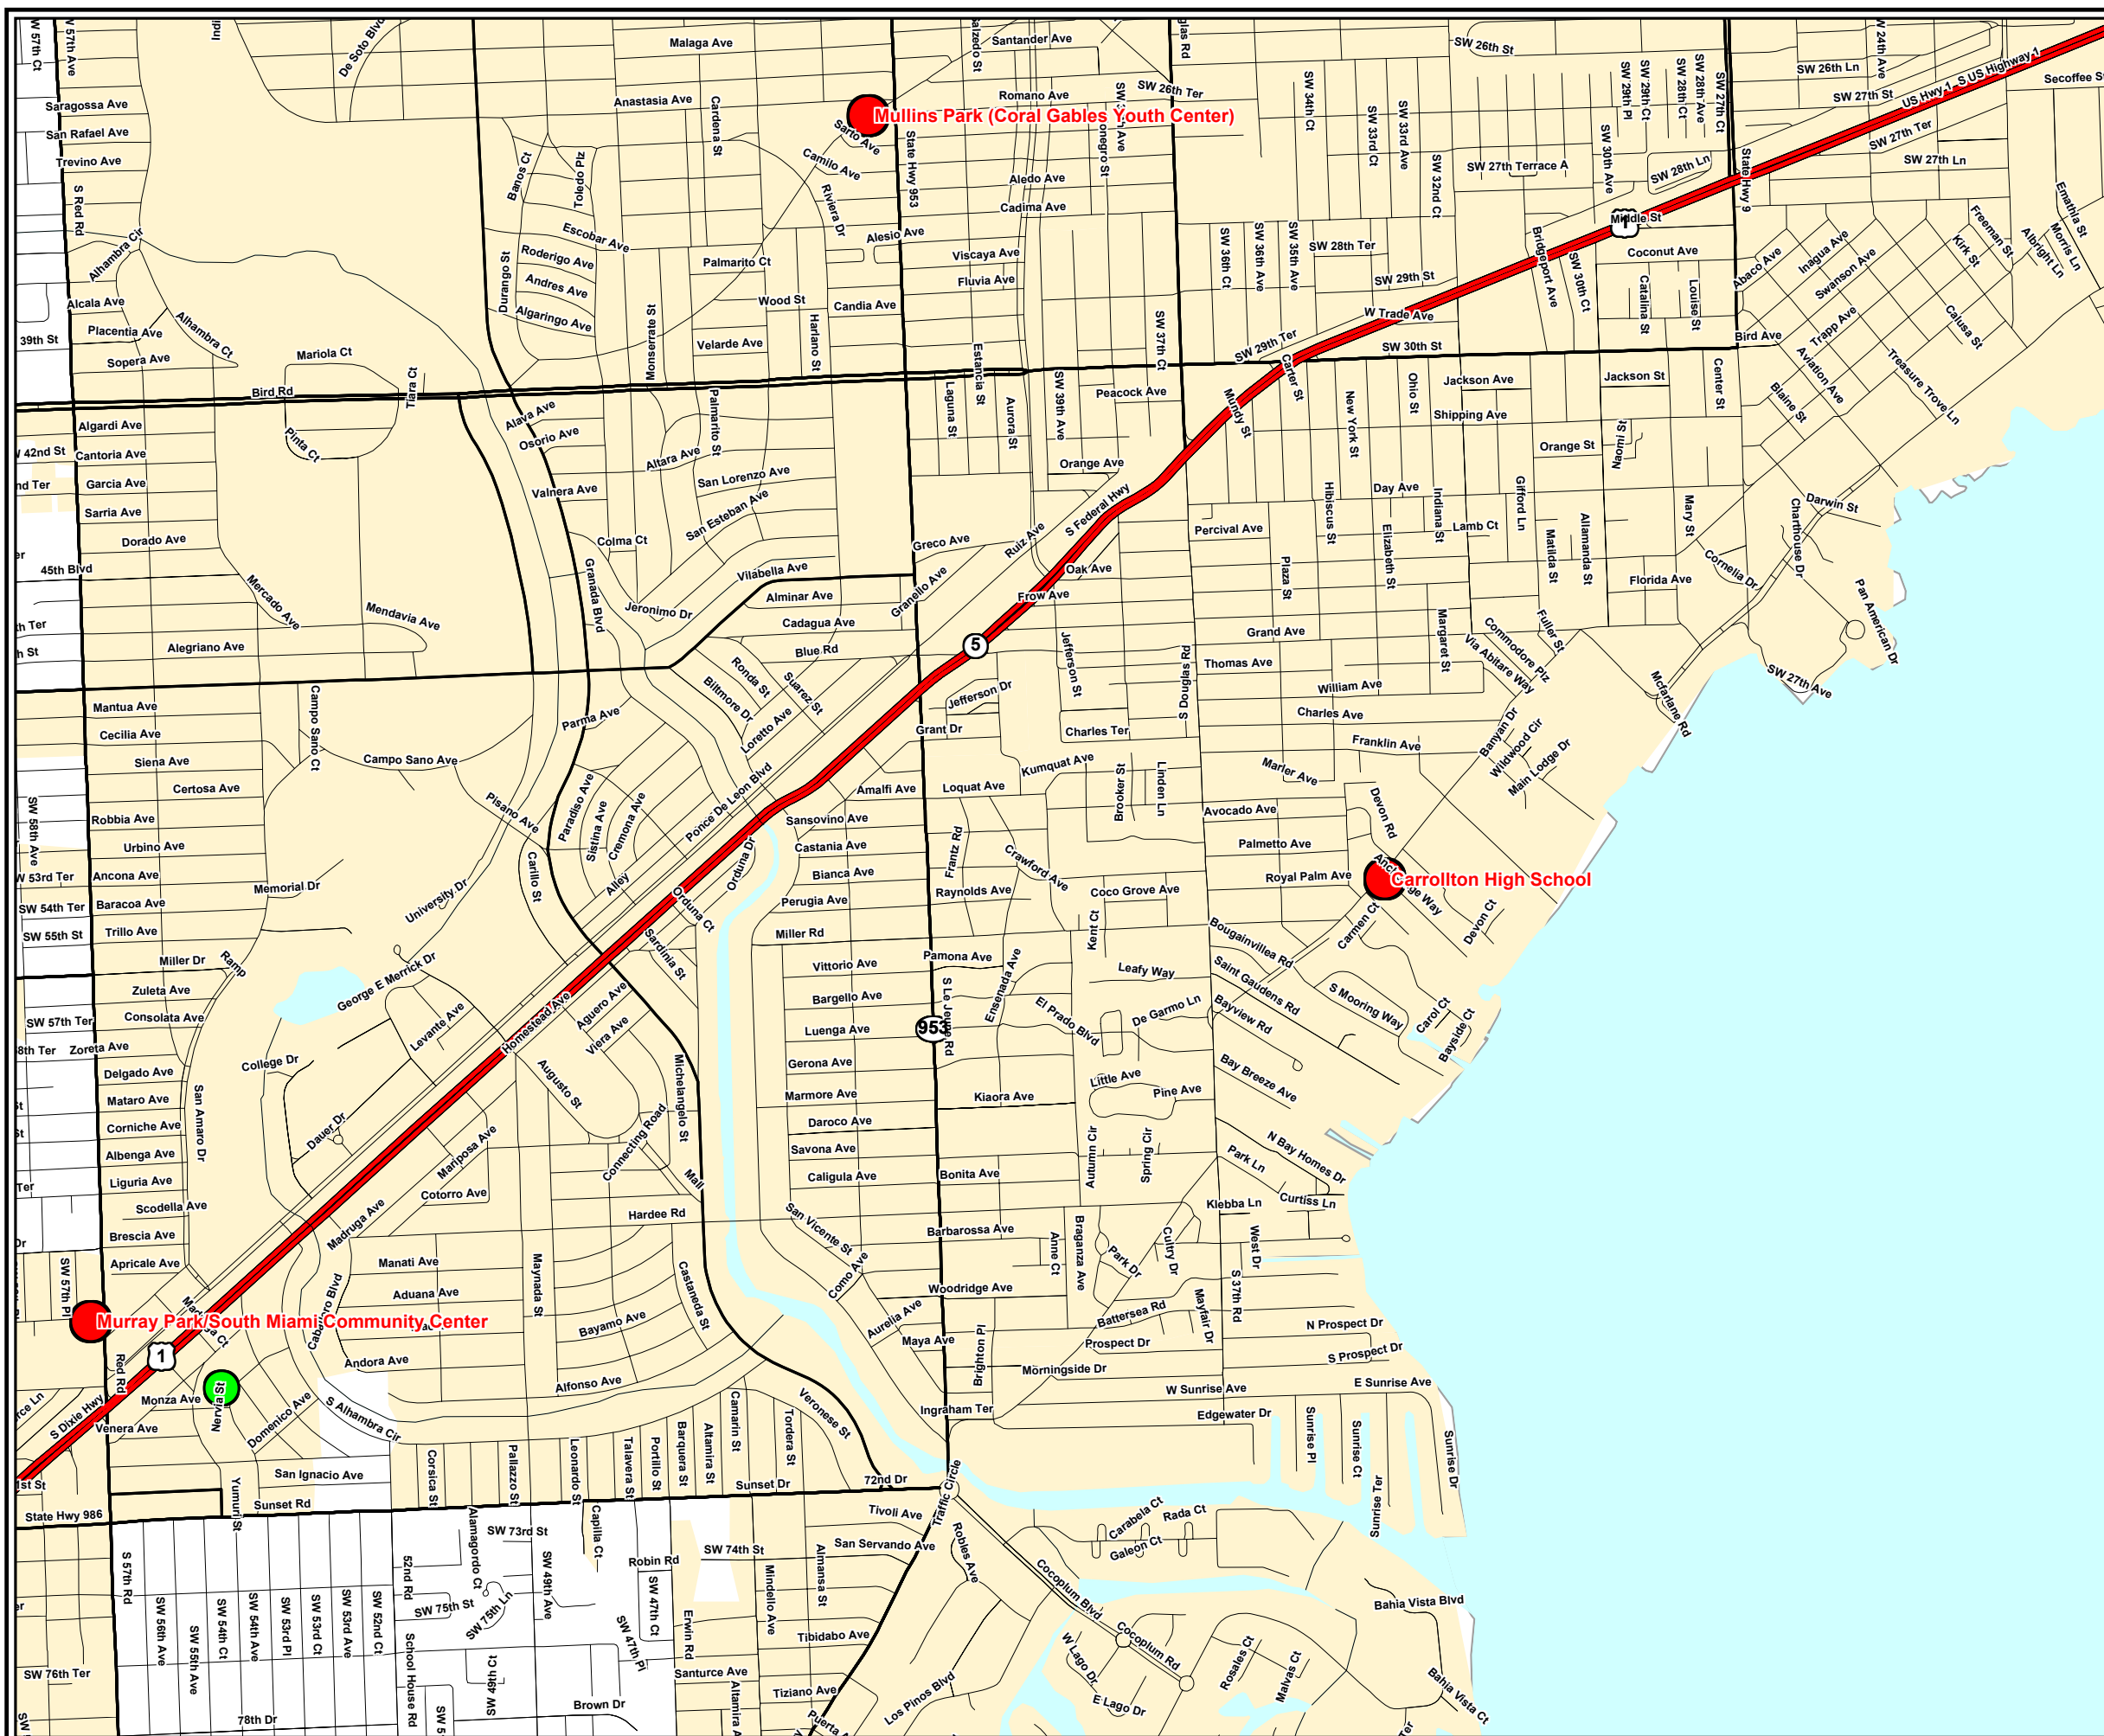

**FYSA Soccer Field Map**  
**Carrollton High School**  
**Sunblazer Soccer Club**  
**3747 Main Hwy**  
**Miami, FL**

**Nearby Publix**  
**(305) 445-9661**  
**Publix Super Market**  
**2270 Sw 27th Ave**  
**Miami, FL**

-  Publix
-  Future Publix
-  Soccer Field

**Miles** Scale 1:19,212  
**1 Inch = .3 Miles**

Source: Publix Mkt-Trk System, MapInfo  
 Project Date: 08/30/2005  
 \*Information may not reflect recent road construction.  
 The proper field location cannot be guaranteed due to field address accuracy.