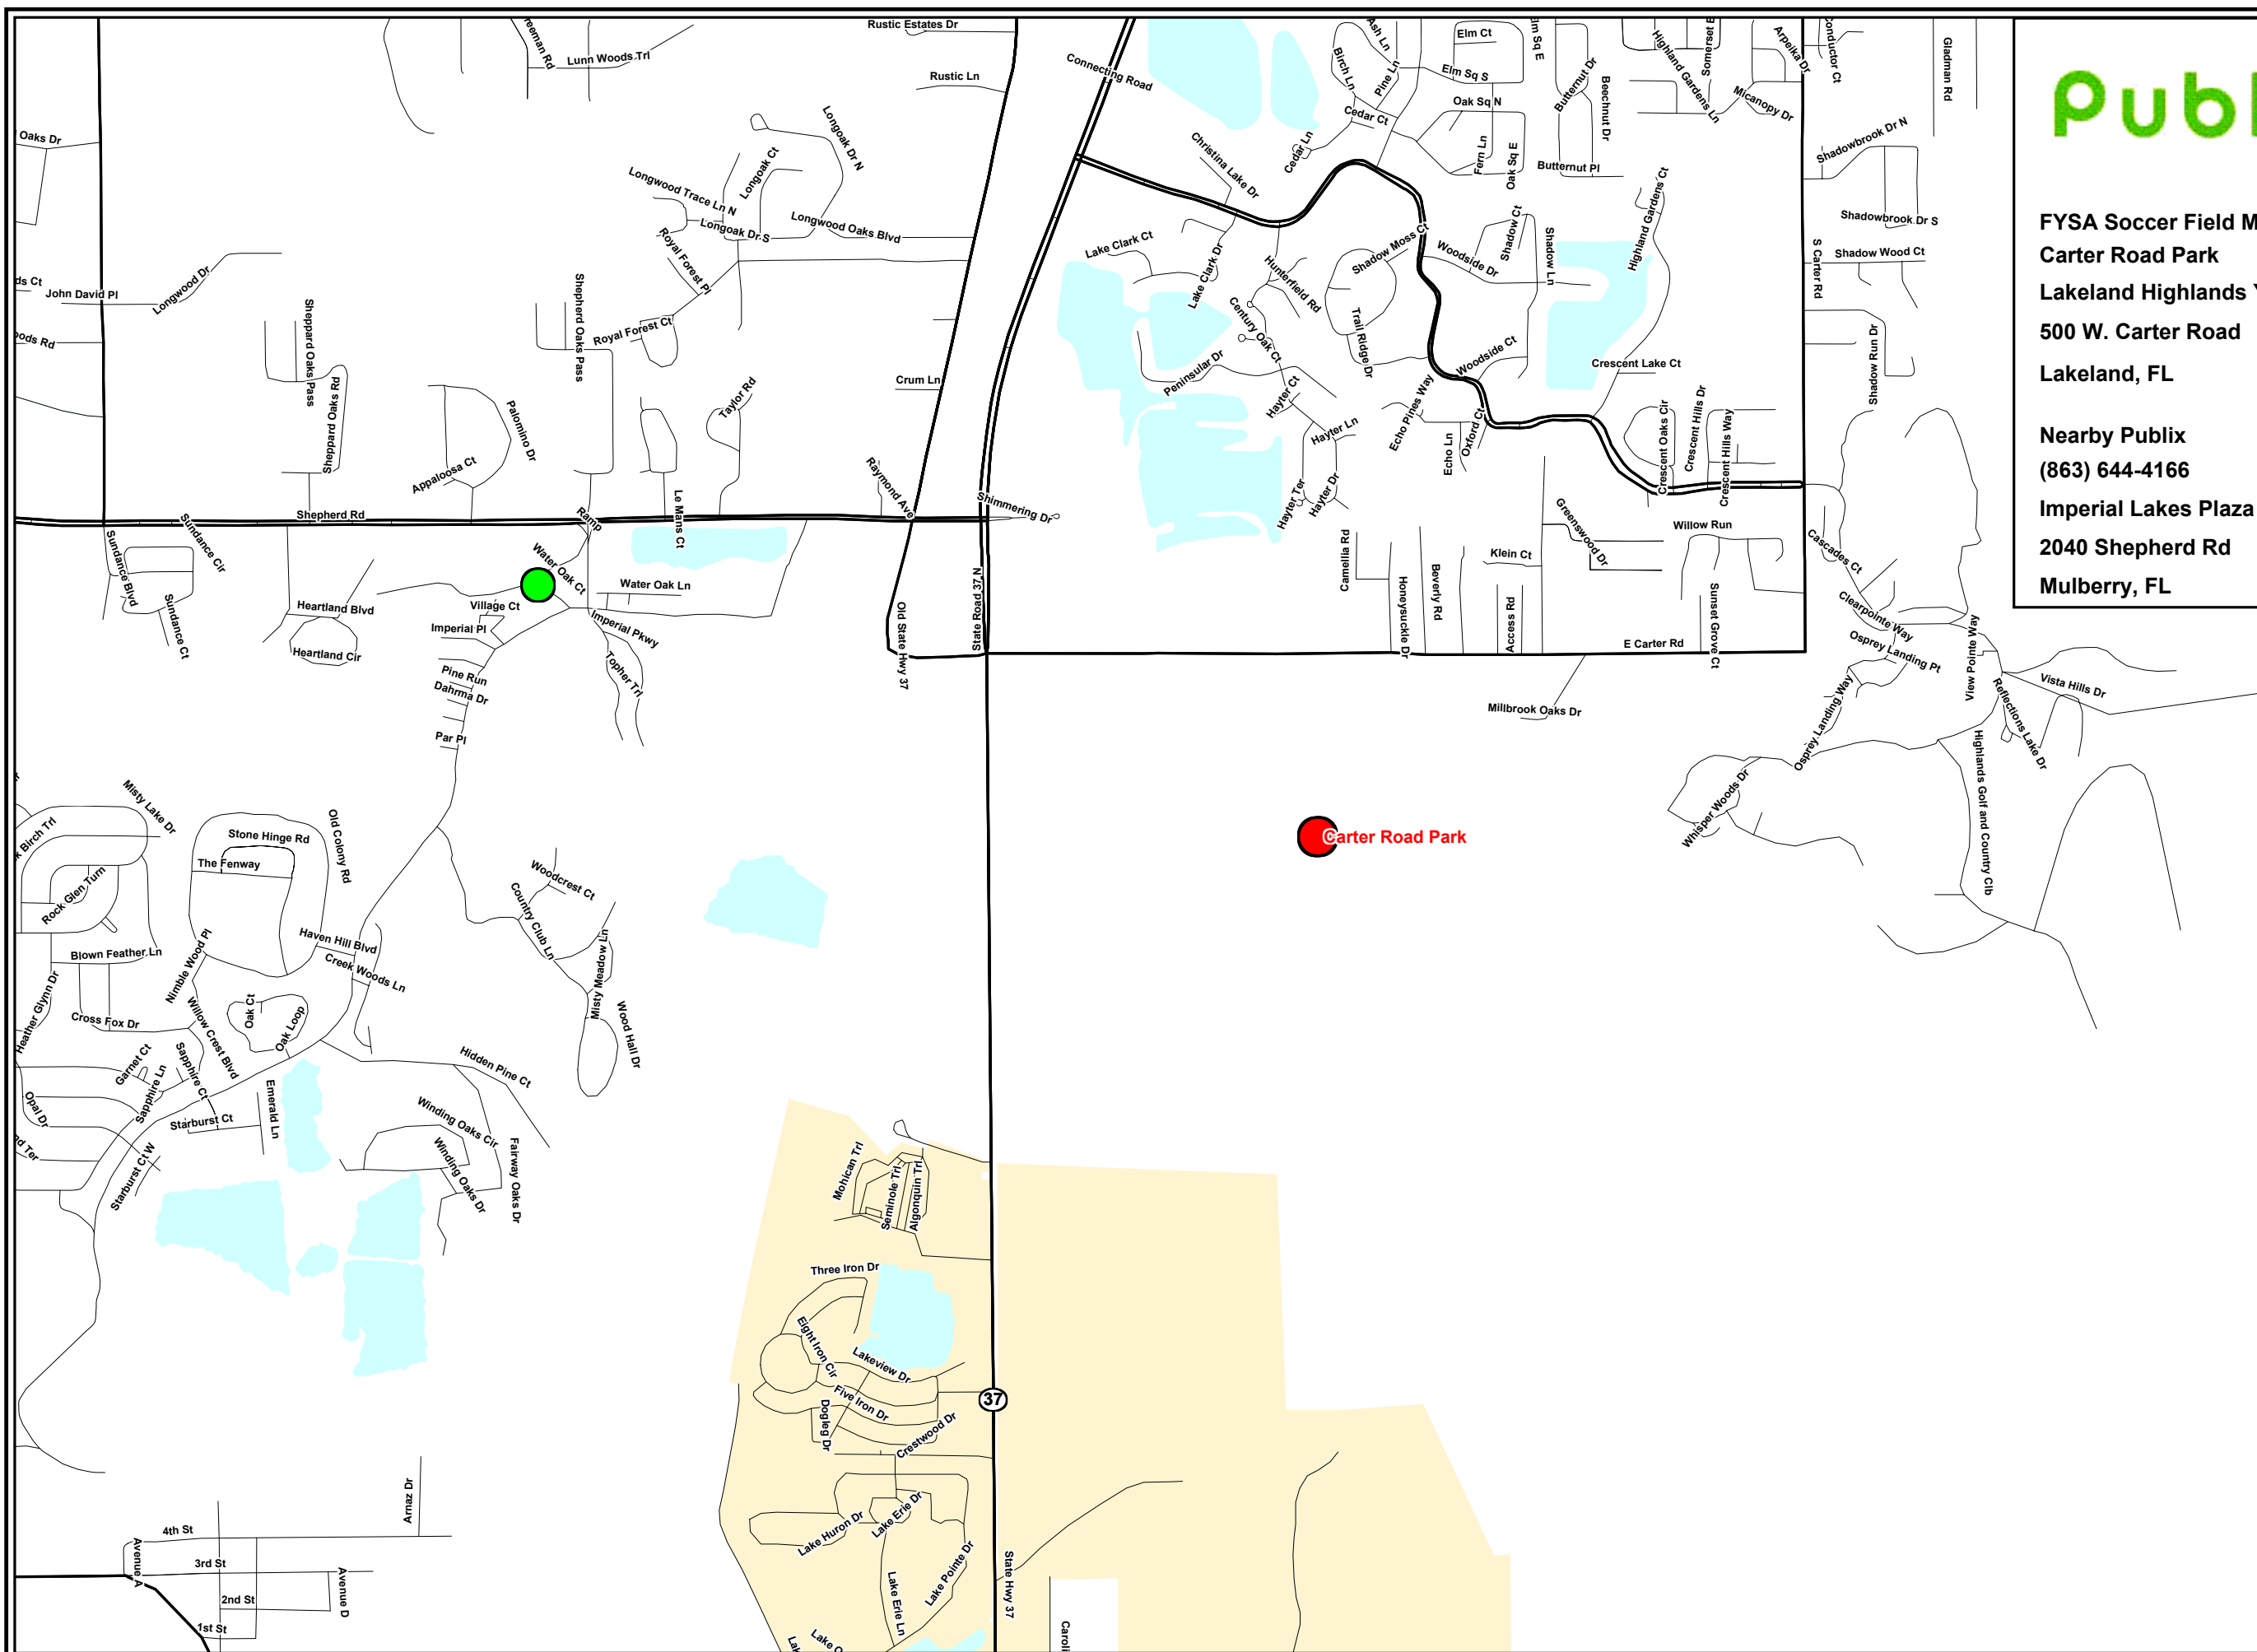

**FYSA Soccer Field Map**  
**Carter Road Park**  
**Lakeland Highlands Youth Soccer Assoc.**  
**500 W. Carter Road**  
**Lakeland, FL**

**Nearby Publix**  
**(863) 644-4166**  
**Imperial Lakes Plaza**  
**2040 Shepherd Rd**  
**Mulberry, FL**

-  Publix
-  Future Publix
-  Soccer Field

**Miles** Scale 1:19,212  
 1 Inch = .3 Miles

Source: Publix Mkt-Trk System, MapInfo  
 Project Date: 08/30/2005  
 \*Information may not reflect recent road construction.  
 The proper field location cannot be guaranteed due to field address accuracy.