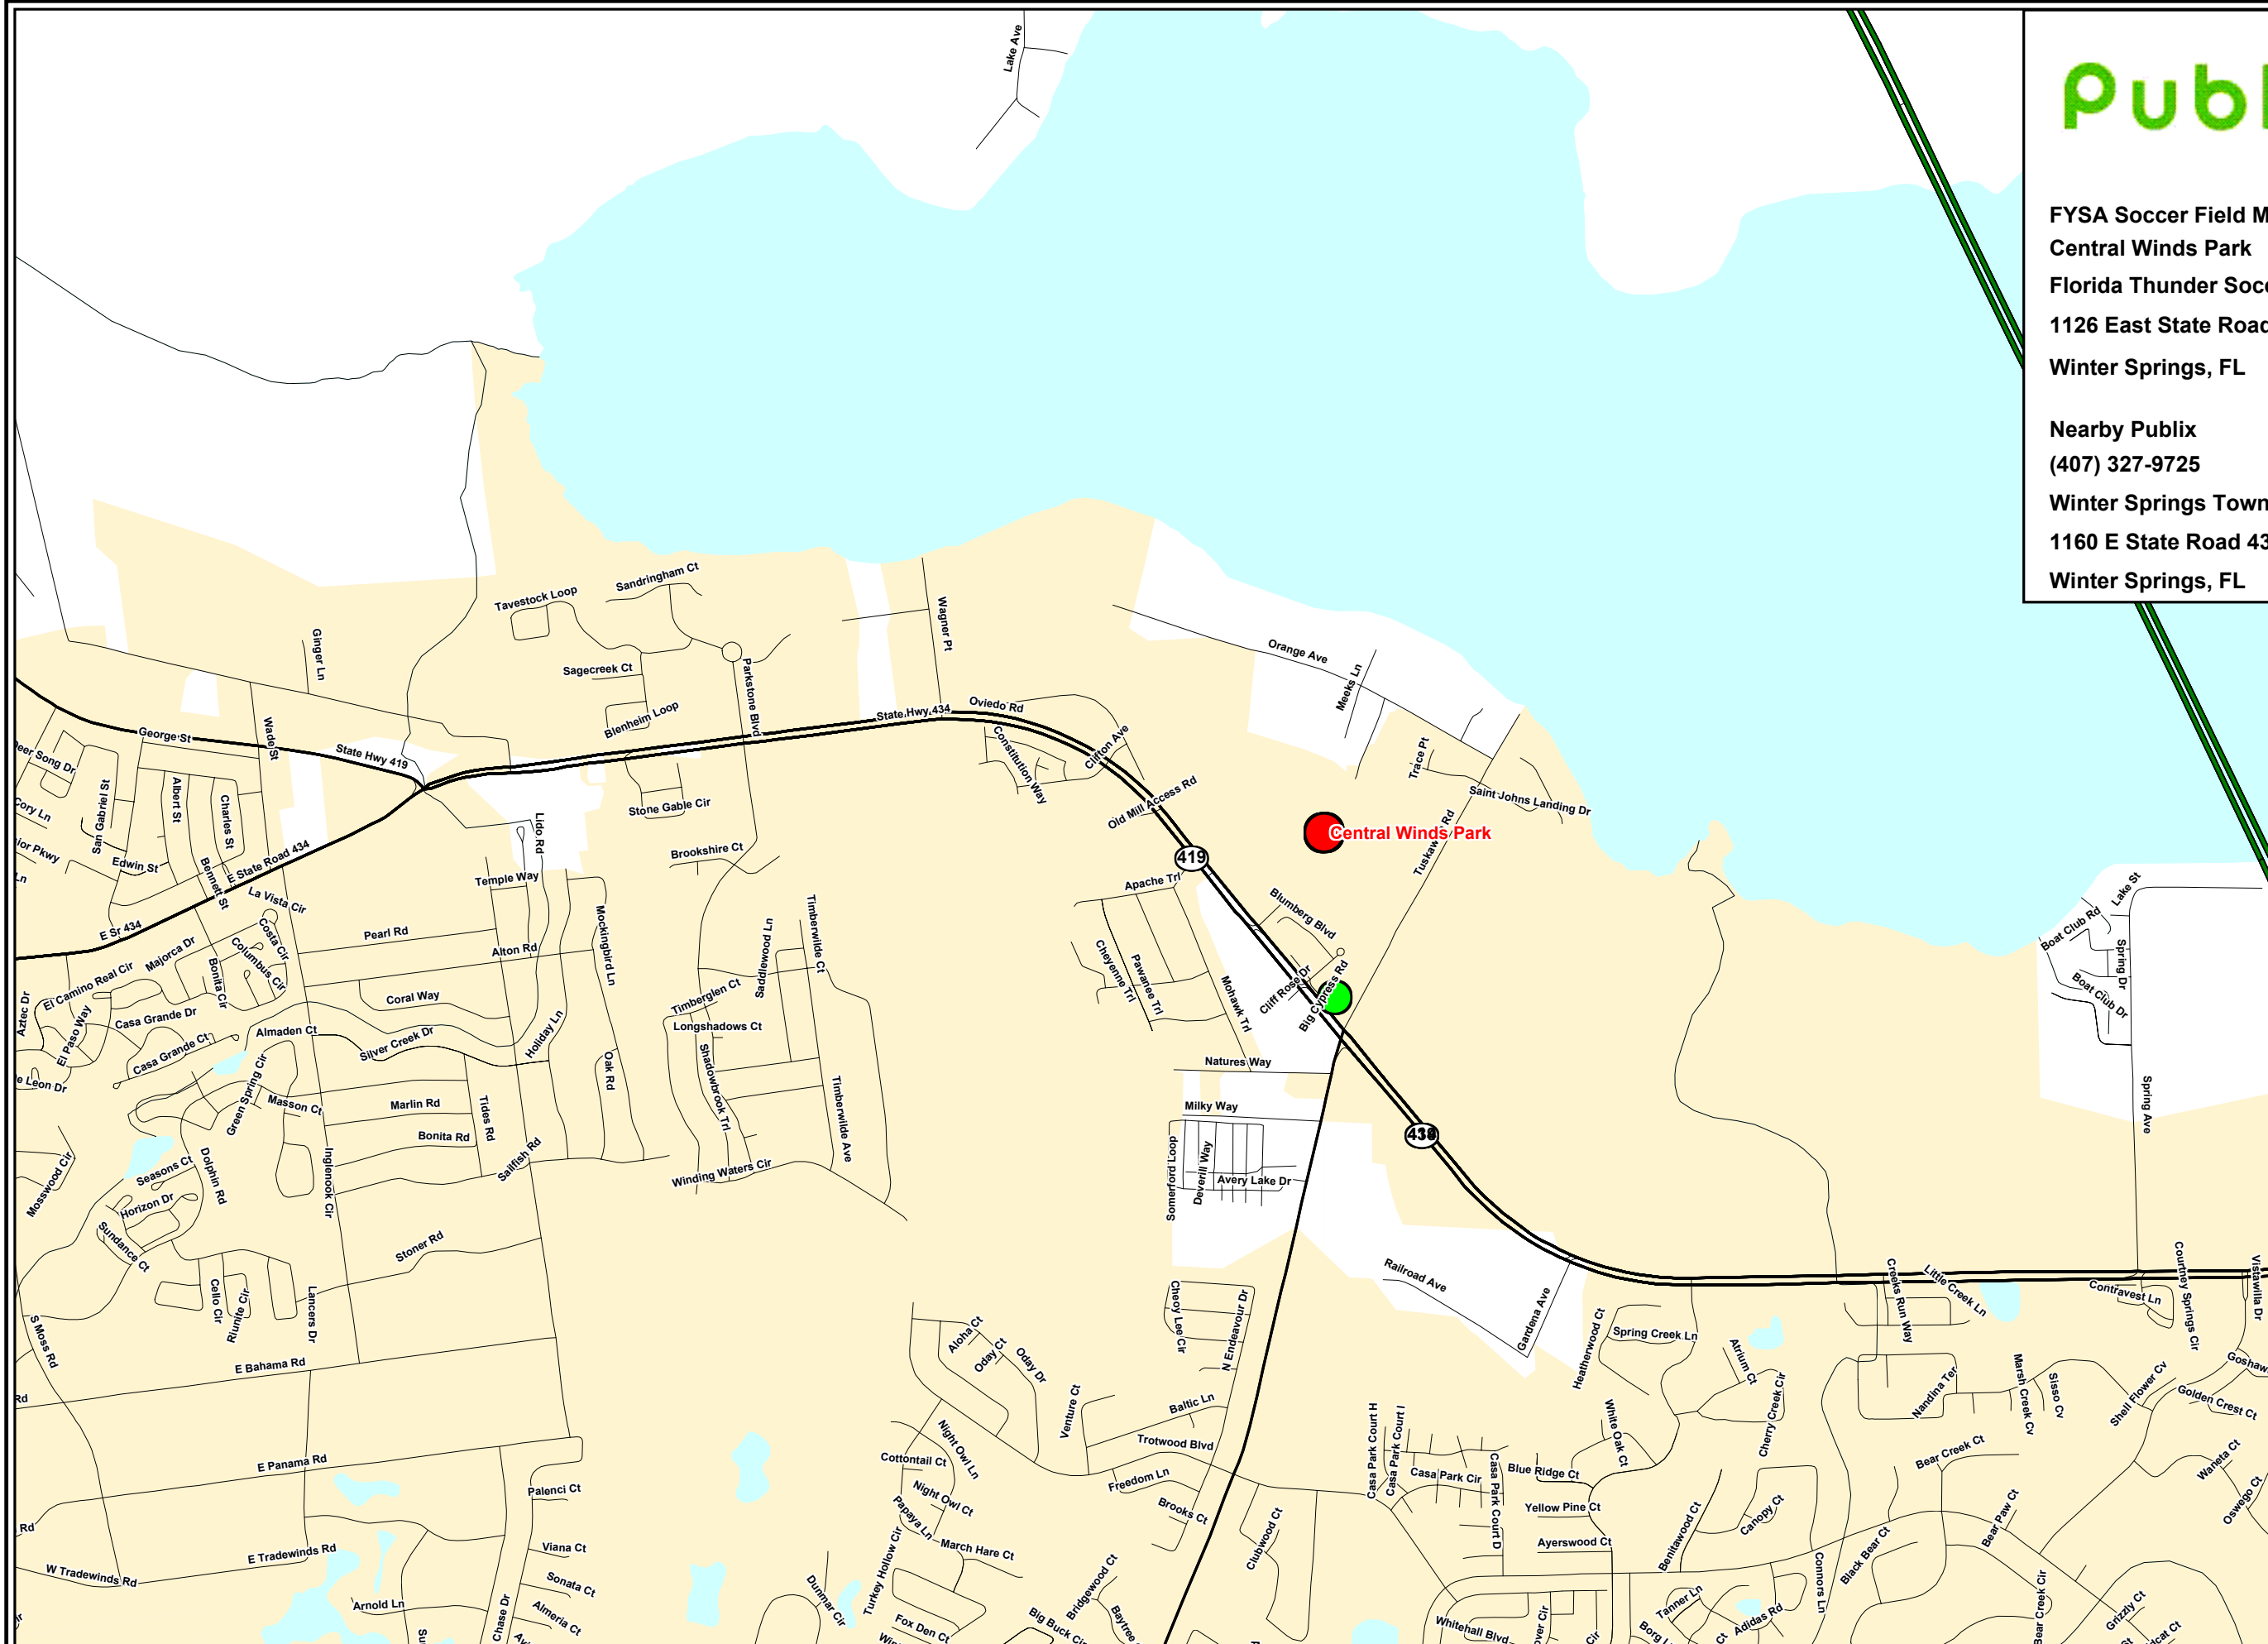

**FYSA Soccer Field Map**  
**Central Winds Park**  
**Florida Thunder Soccer**  
**1126 East State Road 434**  
**Winter Springs, FL**

**Nearby Publix**  
**(407) 327-9725**  
**Winter Springs Town Center**  
**1160 E State Road 434**  
**Winter Springs, FL**

-  Publix
-  Future Publix
-  Soccer Field

**Miles** Scale 1:19,212  
**1 Inch = .3 Miles**

Source: Publix Mkt-Trk System, MapInfo  
 Project Date: 08/30/2005  
 \*Information may not reflect recent road construction.  
 The proper field location cannot be guaranteed  
 due to field address accuracy.