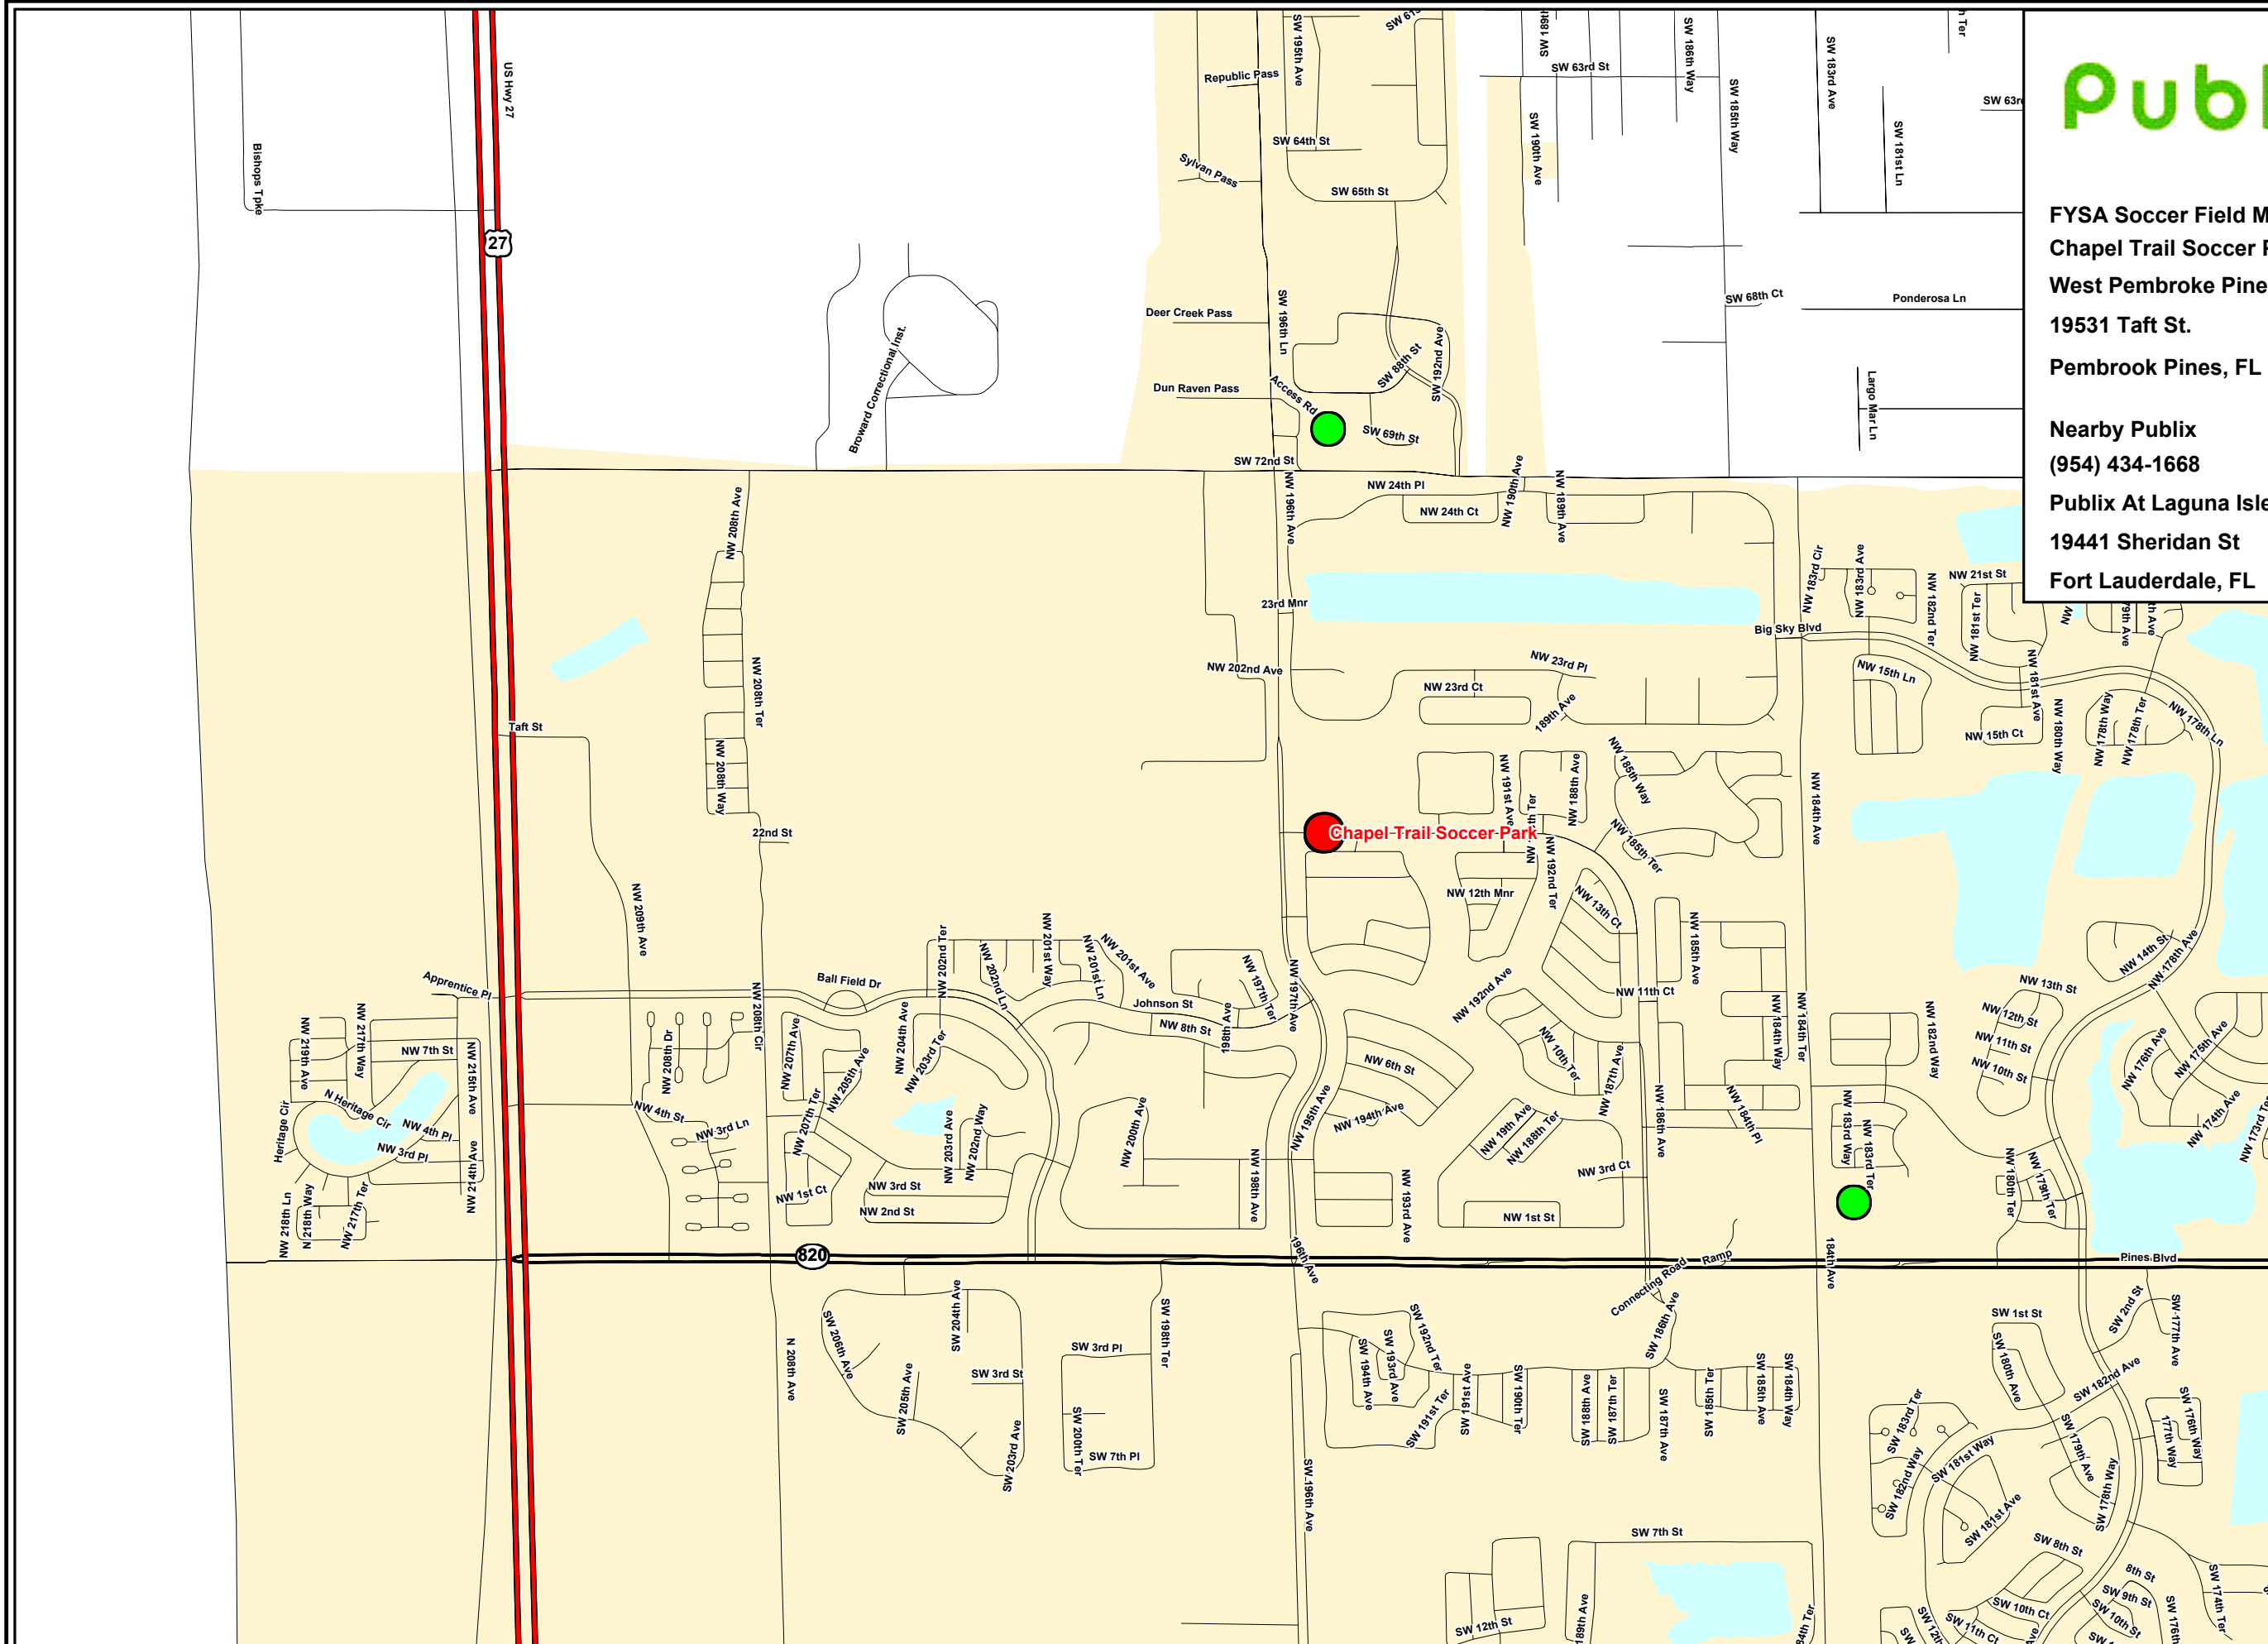

FYSA Soccer Field Map
Chapel Trail Soccer Park
West Pembroke Pines
19531 Taft St.
Pembroke Pines, FL

Nearby Publix
(954) 434-1668
Publix At Laguna Isles
19441 Sheridan St
Fort Lauderdale, FL

- Publix
- Future Publix
- Soccer Field

Source: Publix Mkt-Trk System, MapInfo
Project Date: 08/30/2005
*Information may not reflect recent road construction.
The proper field location cannot be guaranteed
due to field address accuracy.