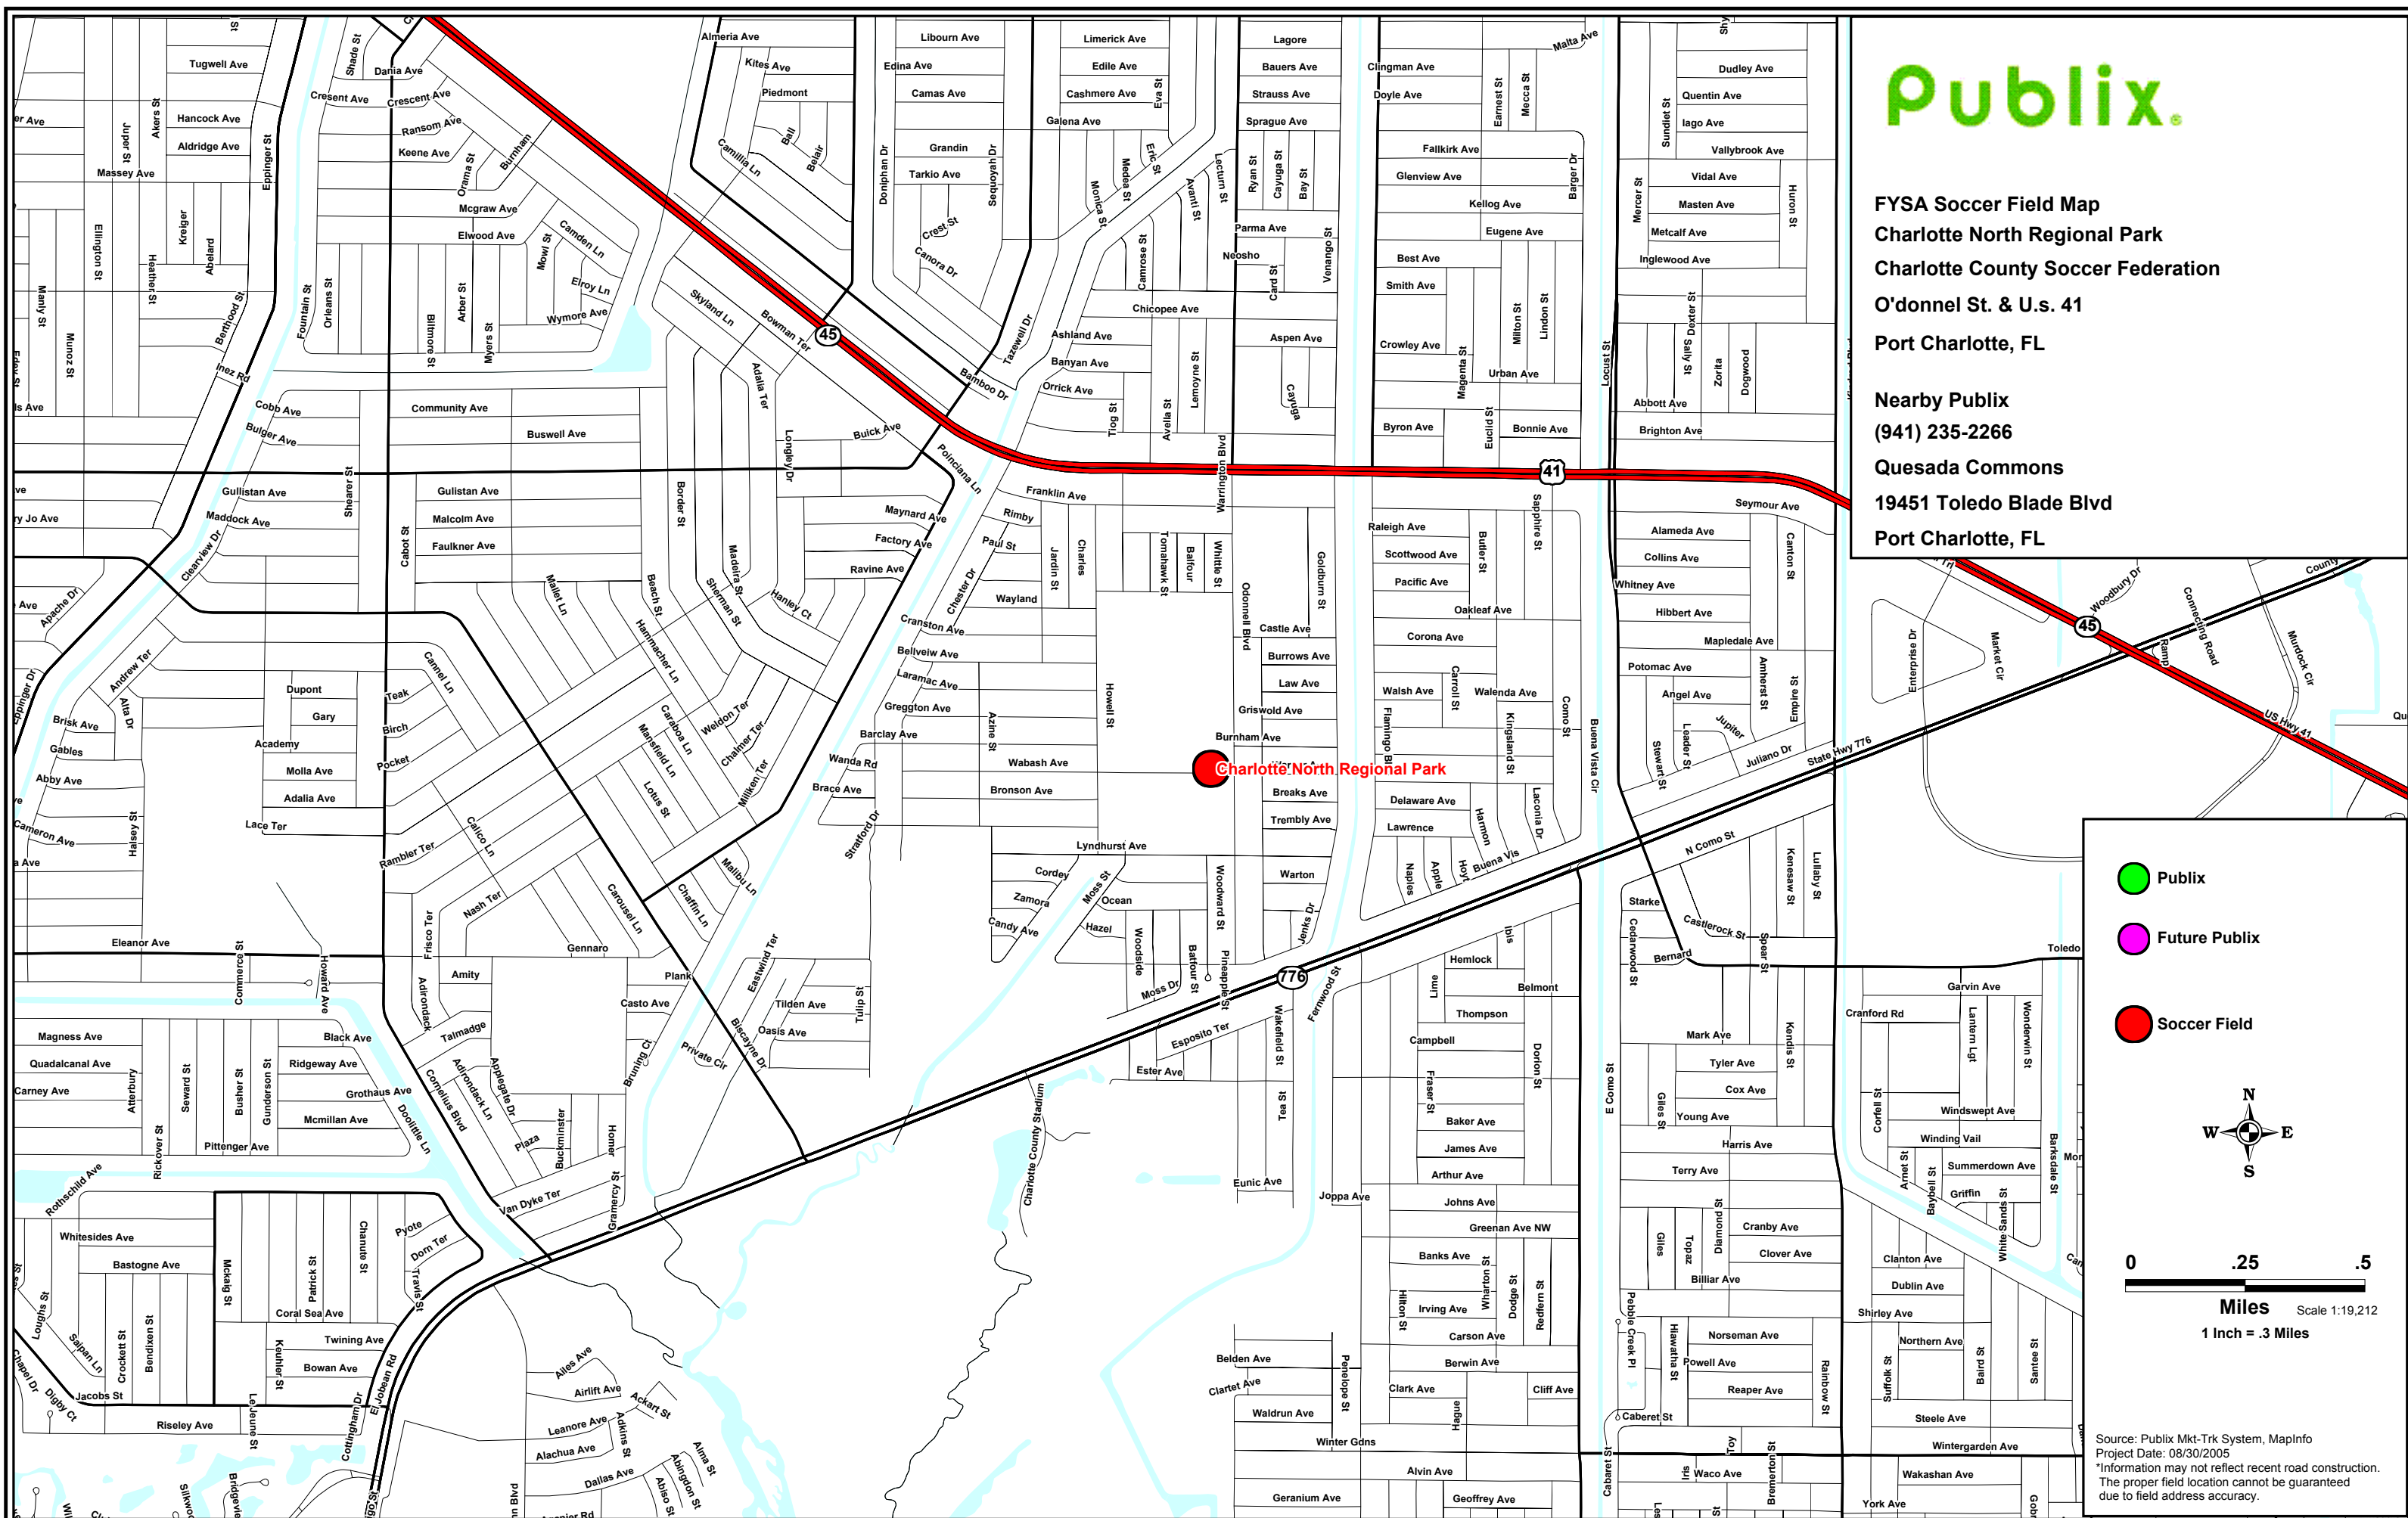

FYSA Soccer Field Map
Charlotte North Regional Park
Charlotte County Soccer Federation
O'donnel St. & U.s. 41
Port Charlotte, FL

Nearby Publix
(941) 235-2266
Quesada Commons
19451 Toledo Blade Blvd
Port Charlotte, FL

-  Publix
-  Future Publix
-  Soccer Field

0 .25 .5
Miles Scale 1:19,212
1 Inch = .3 Miles

Source: Publix Mkt-Trk System, MapInfo
Project Date: 08/30/2005
*Information may not reflect recent road construction.
The proper field location cannot be guaranteed due to field address accuracy.