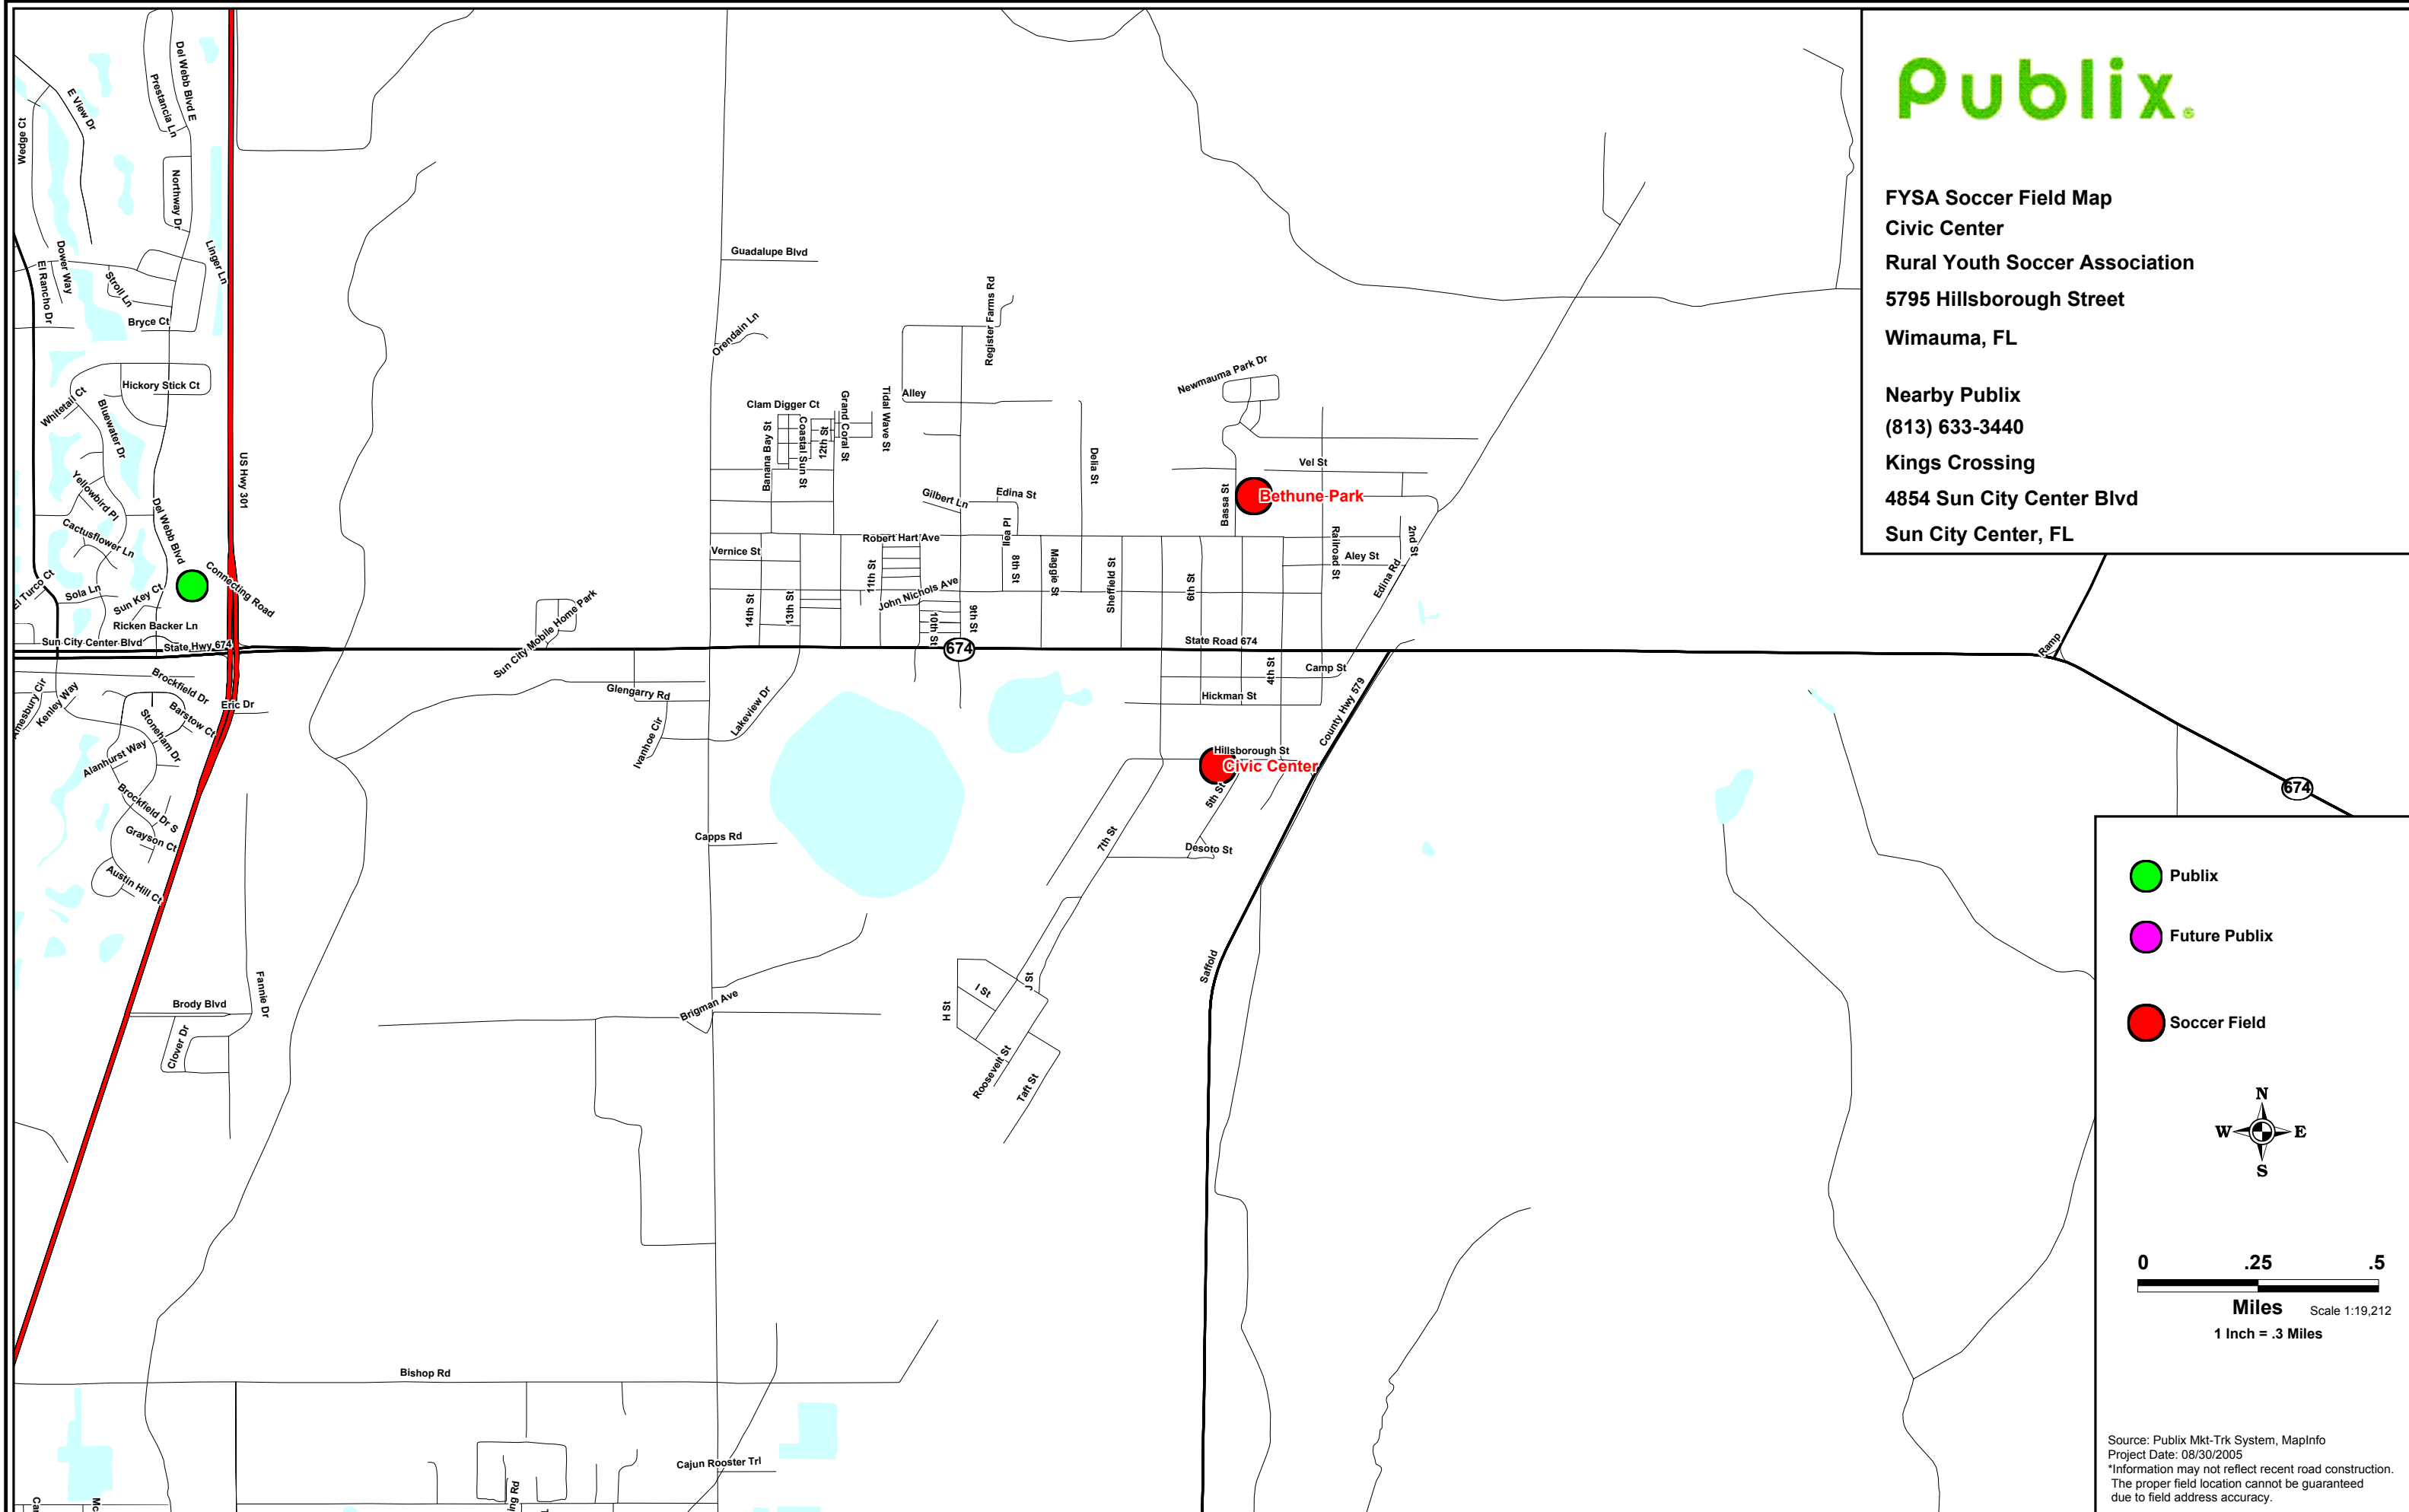

**FYSA Soccer Field Map**

**Civic Center**

**Rural Youth Soccer Association**

**5795 Hillsborough Street**

**Wimauma, FL**

**Nearby Publix**

**(813) 633-3440**

**Kings Crossing**

**4854 Sun City Center Blvd**

**Sun City Center, FL**

**Publix**

**FYSA Soccer Field Map**

**Civic Center**

**Rural Youth Soccer Association**

**5795 Hillsborough Street**

**Wimauma, FL**

**Nearby Publix**

**(813) 633-3440**

**Kings Crossing**

**4854 Sun City Center Blvd**

**Sun City Center, FL**

0 .25 .5  
**Miles** Scale 1:19,212  
1 Inch = .3 Miles

Source: Publix Mkt-Trk System, MapInfo  
Project Date: 08/30/2005  
\*Information may not reflect recent road construction.  
The proper field location cannot be guaranteed  
due to field address accuracy.