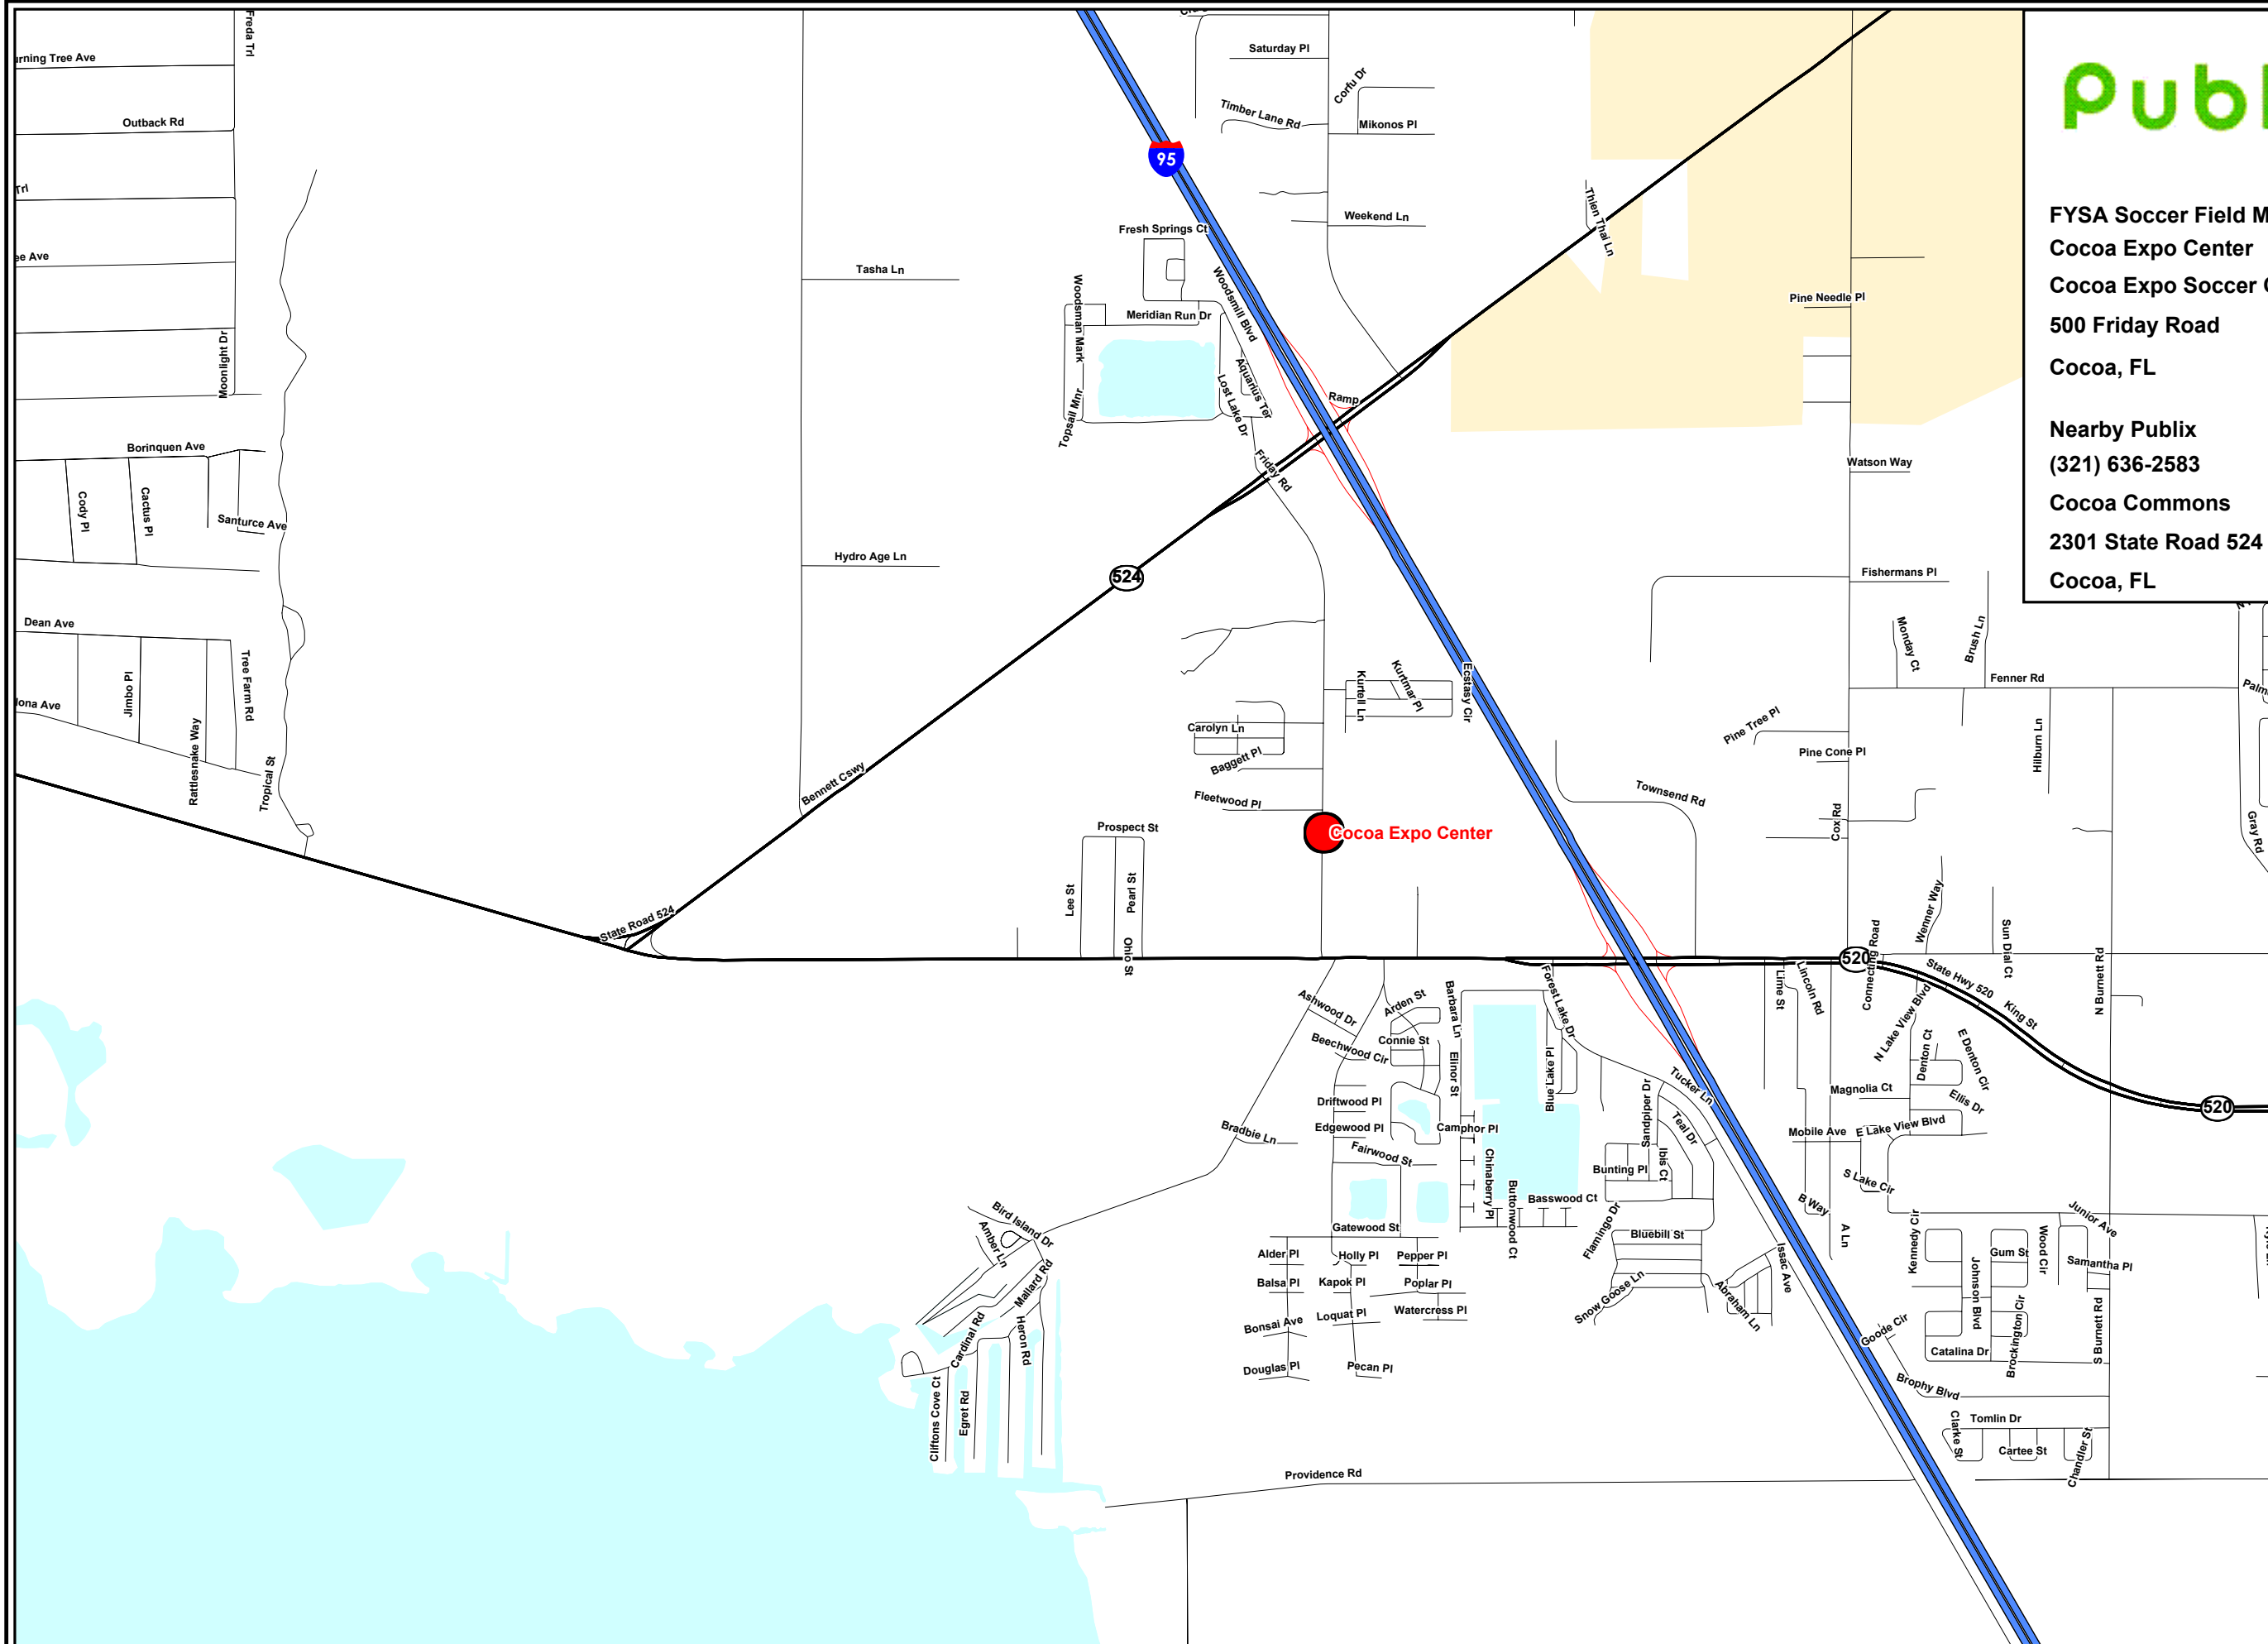

FYSA Soccer Field Map
Cocoa Expo Center
Cocoa Expo Soccer Club Inc.
500 Friday Road
Cocoa, FL

Nearby Publix
(321) 636-2583
Cocoa Commons
2301 State Road 524 Ste. 150
Cocoa, FL

-  Publix
-  Future Publix
-  Soccer Field

0 .25 .5
Miles Scale 1:19,212
1 Inch = .3 Miles

Source: Publix Mkt-Trk System, MapInfo
Project Date: 08/30/2005
*Information may not reflect recent road construction.
The proper field location cannot be guaranteed due to field address accuracy.