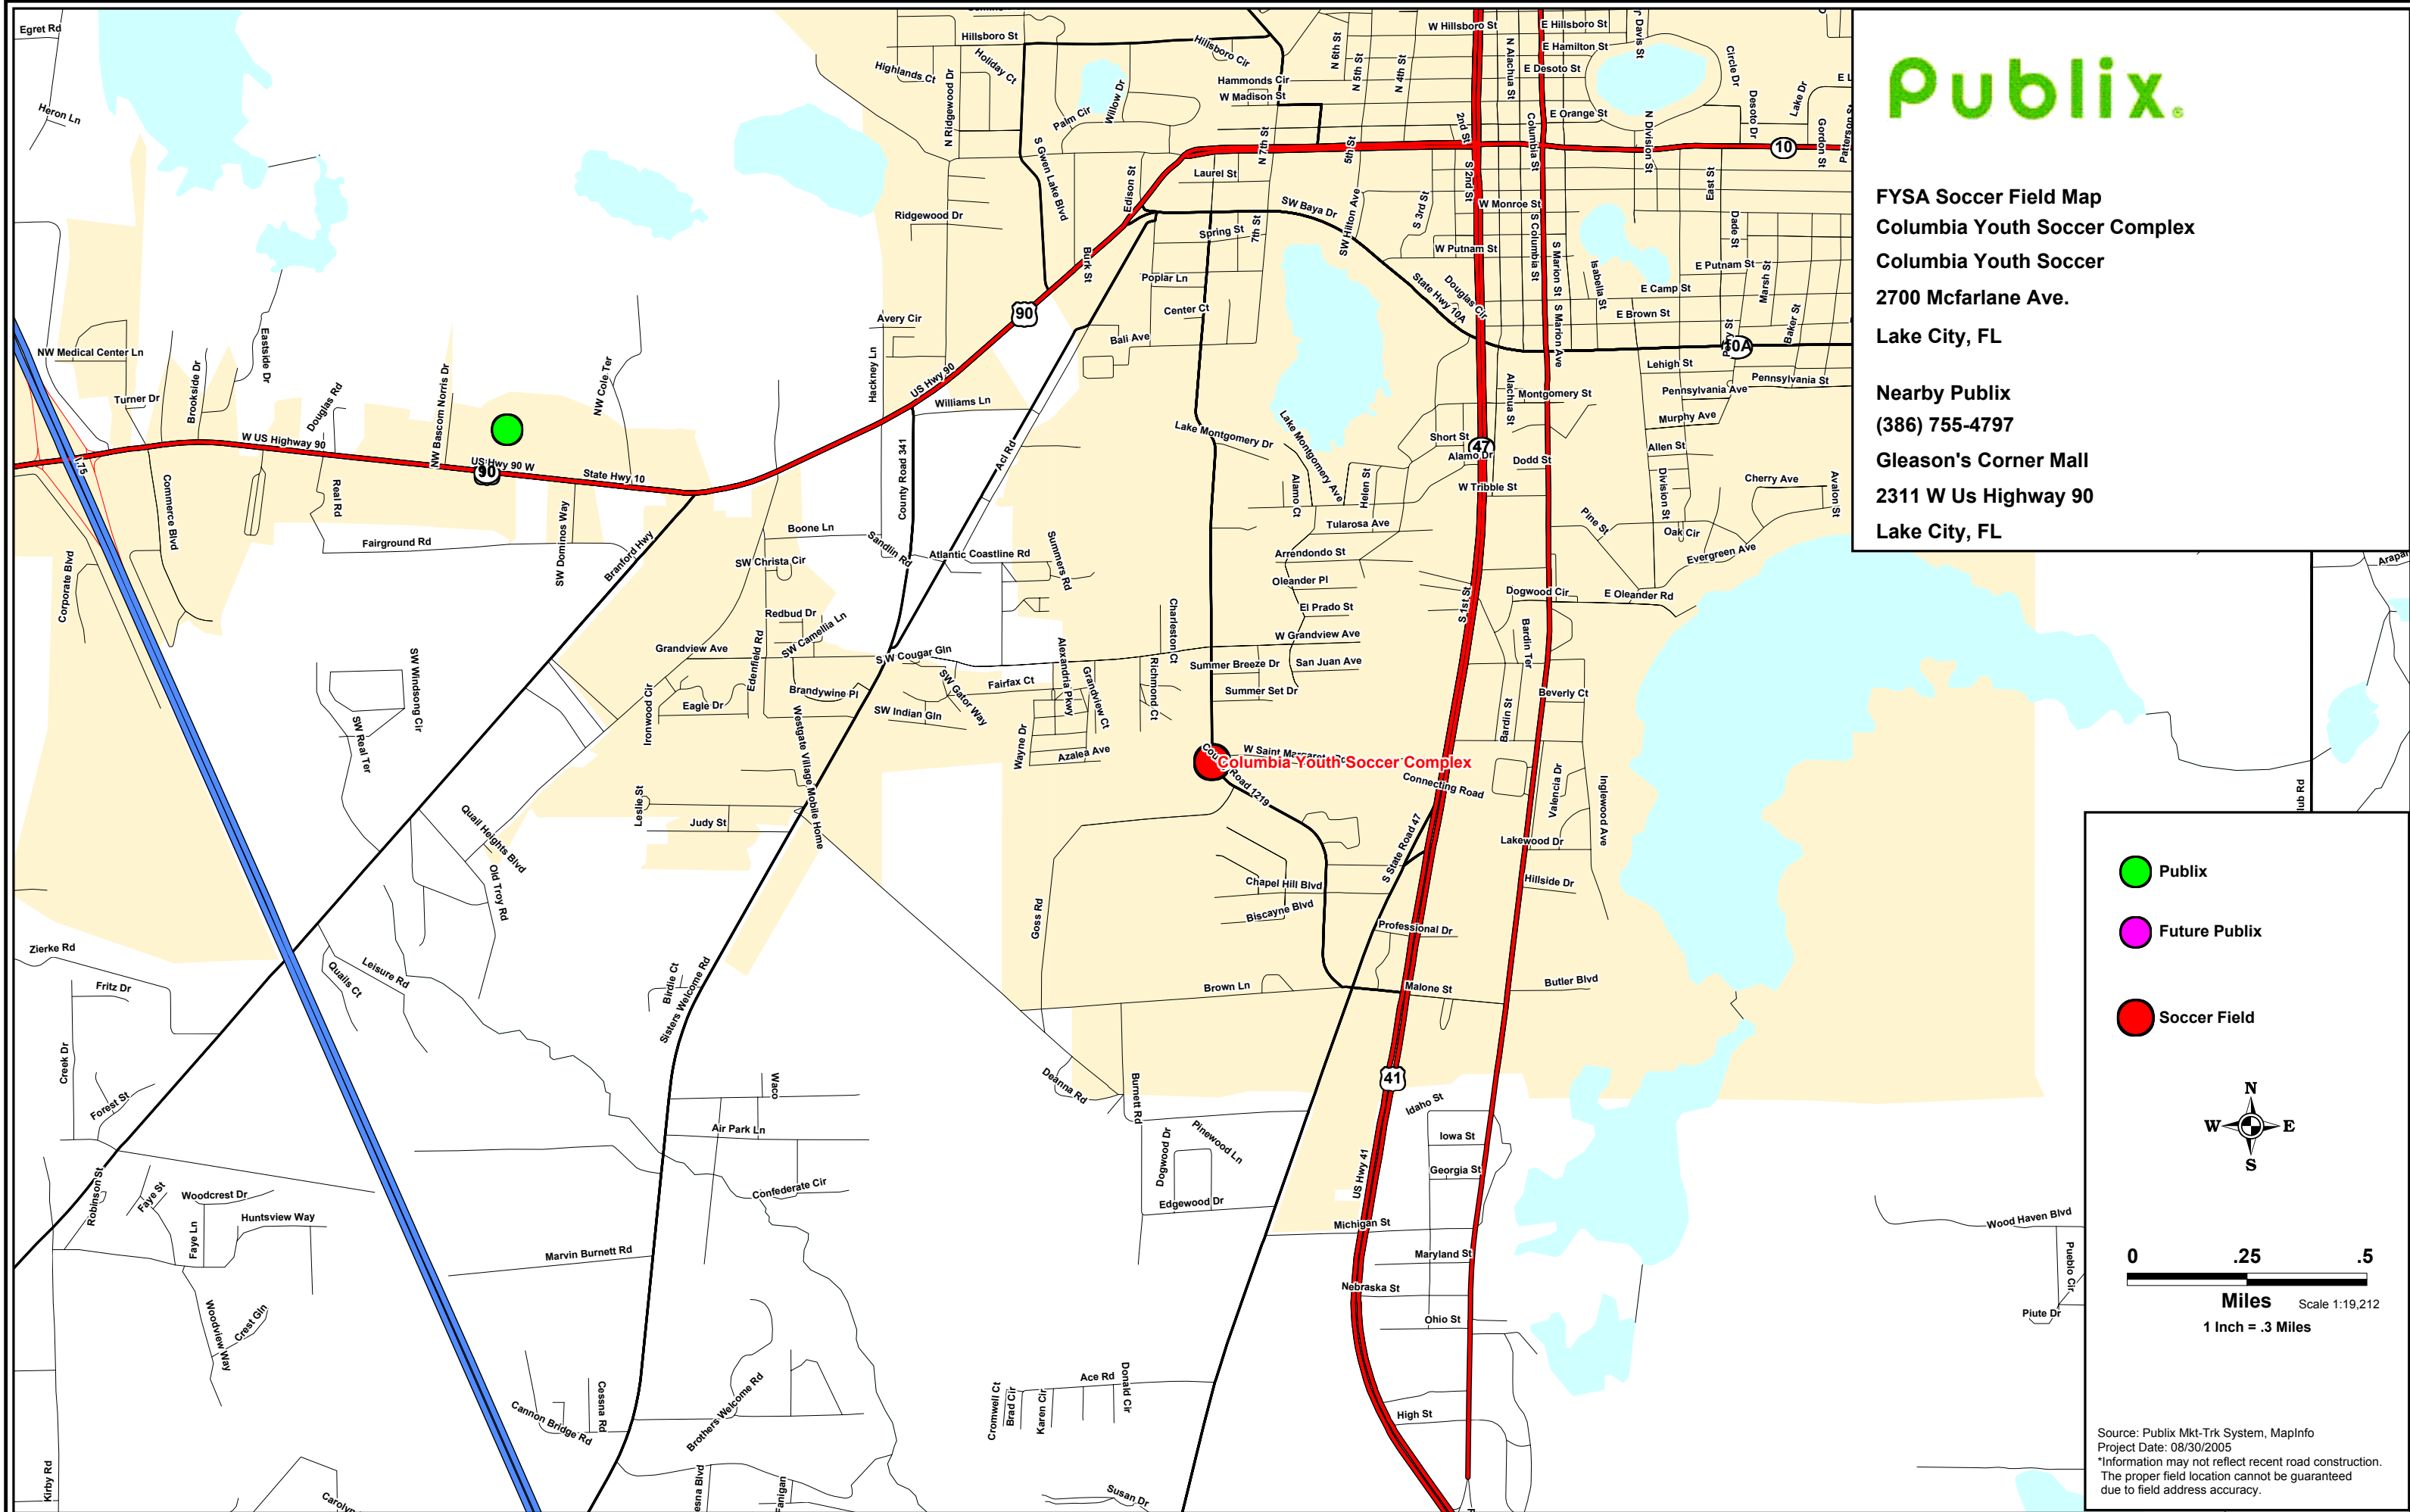

**FYSA Soccer Field Map**  
**Columbia Youth Soccer Complex**  
**Columbia Youth Soccer**  
**2700 Mcfarlane Ave.**  
**Lake City, FL**

**Nearby Publix**  
**(386) 755-4797**  
**Gleason's Corner Mall**  
**2311 W Us Highway 90**  
**Lake City, FL**

-  Publix
-  Future Publix
-  Soccer Field

Source: Publix Mkt-Trk System, MapInfo  
 Project Date: 08/30/2005  
 \*Information may not reflect recent road construction.  
 The proper field location cannot be guaranteed  
 due to field address accuracy.