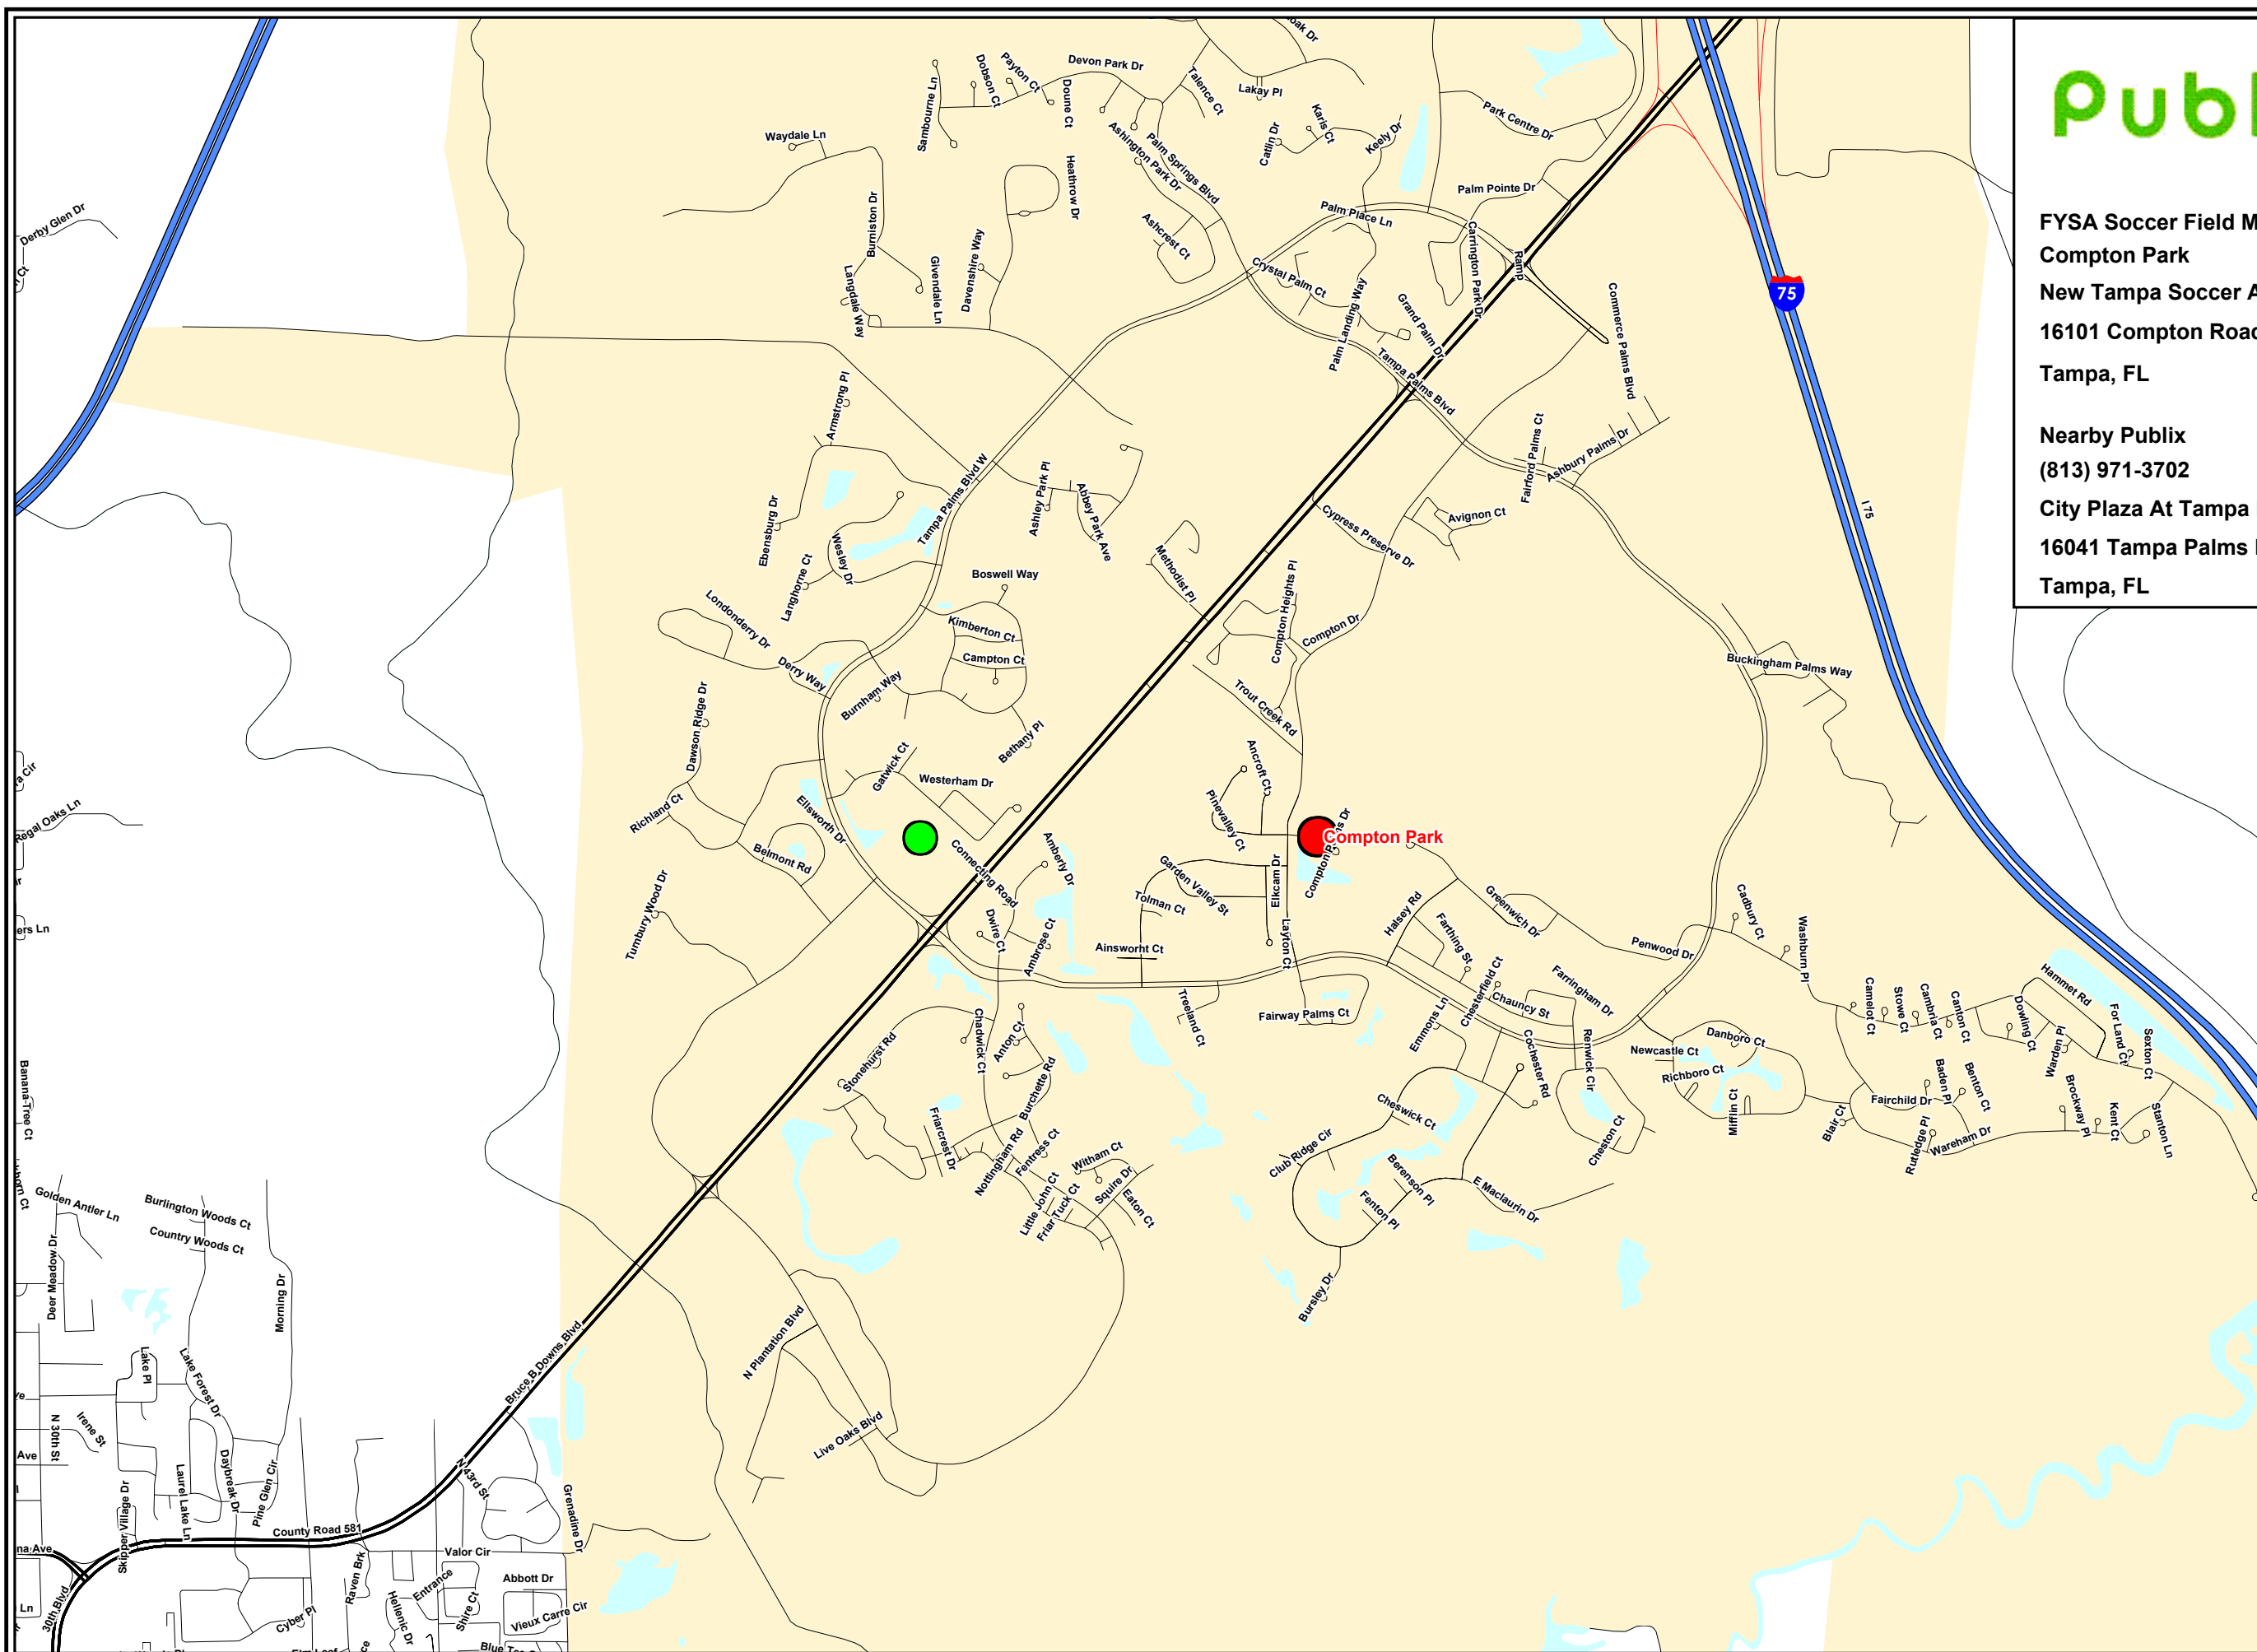

FYSA Soccer Field Map

Compton Park

New Tampa Soccer Association

16101 Compton Road

Tampa, FL

Nearby Publix

(813) 971-3702

City Plaza At Tampa Palms

16041 Tampa Palms Blvd W

Tampa, FL

-  Publix
-  Future Publix
-  Soccer Field

0 .25 .5
Miles Scale 1:19,212
1 Inch = .3 Miles

Source: Publix Mkt-Trk System, MapInfo
Project Date: 08/30/2005
*Information may not reflect recent road construction.
The proper field location cannot be guaranteed
due to field address accuracy.