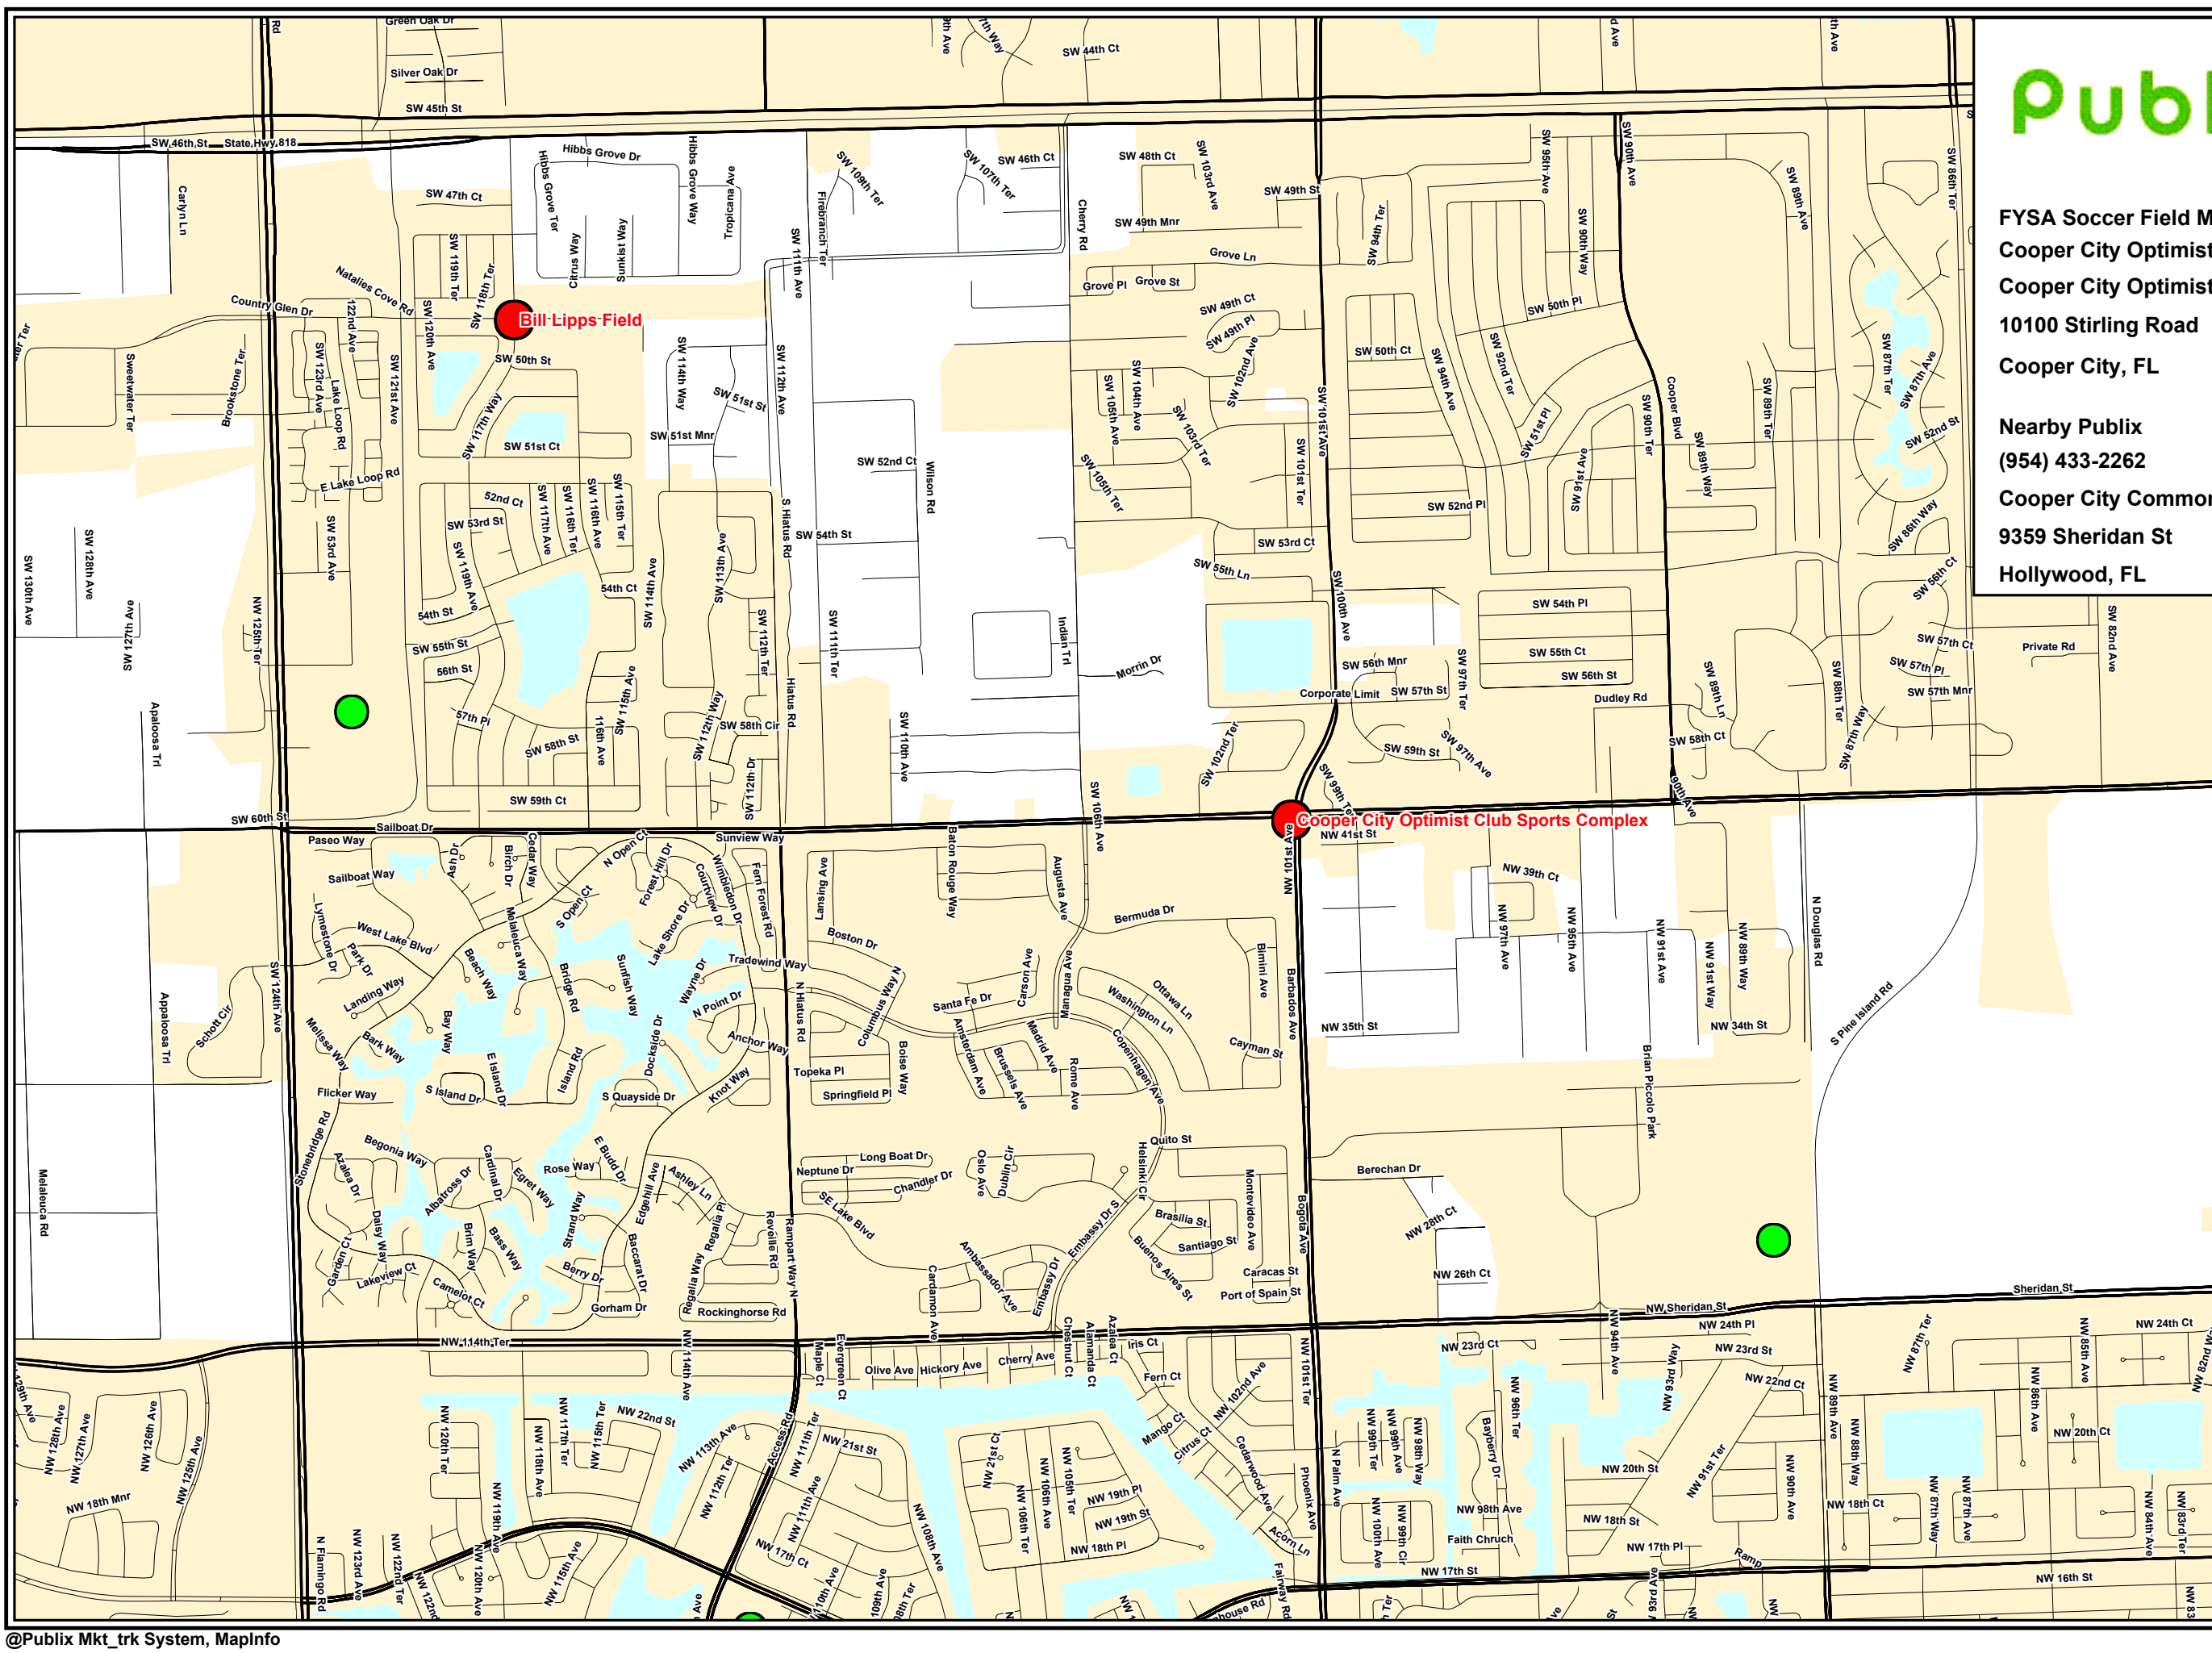

FYSA Soccer Field Map
Cooper City Optimist Club Sports Complex
Cooper City Optimist
10100 Stirling Road
Cooper City, FL

Nearby Publix
(954) 433-2262
Cooper City Commons
9359 Sheridan St
Hollywood, FL

-  Publix
-  Future Publix
-  Soccer Field

N
E
S

0 .25 .5
Miles Scale 1:19,212
1 Inch = .3 Miles

Source: Publix Mkt-Trk System, MapInfo
 Project Date: 08/30/2005
 *Information may not reflect recent road construction.
 The proper field location cannot be guaranteed due to field address accuracy.