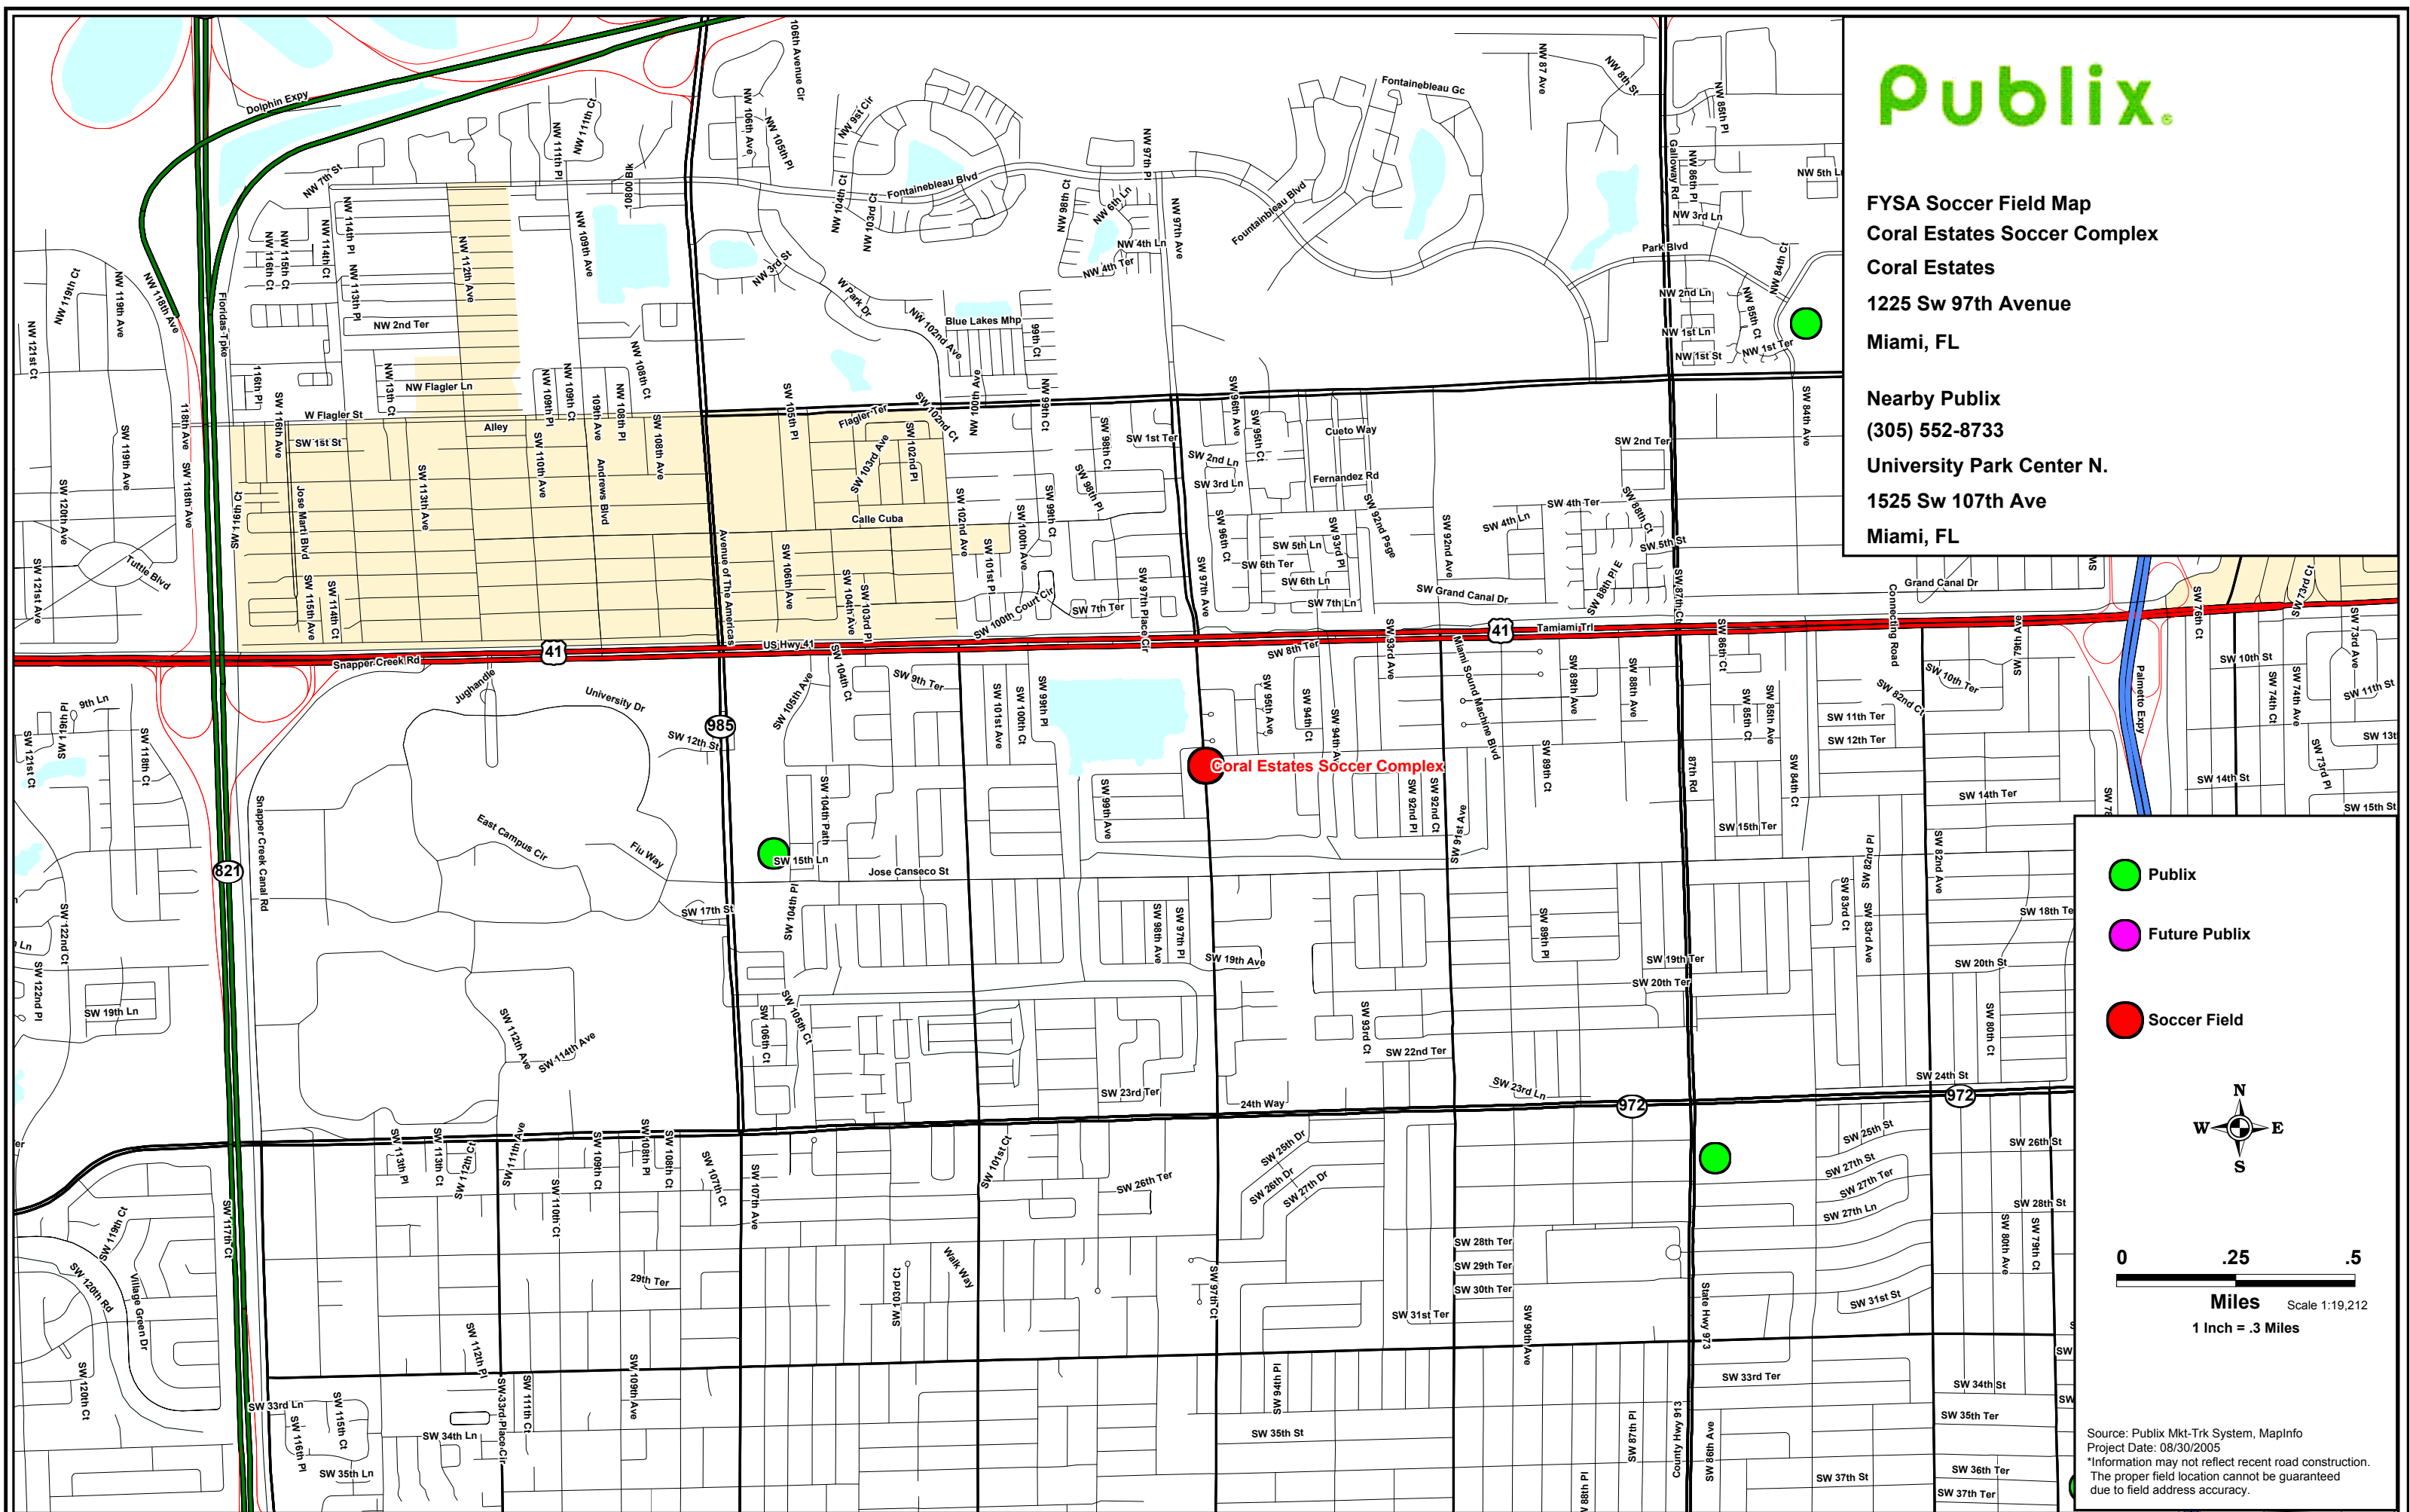

**FYSA Soccer Field Map**  
**Coral Estates Soccer Complex**  
**Coral Estates**  
**1225 Sw 97th Avenue**  
**Miami, FL**

**Nearby Publix**  
**(305) 552-8733**  
**University Park Center N.**  
**1525 Sw 107th Ave**  
**Miami, FL**

-  Publix
-  Future Publix
-  Soccer Field

  
 W    E  
    S

0      .25      .5  
 Miles      Scale 1:19,212  
 1 Inch = .3 Miles

Source: Publix Mkt-Trk System, MapInfo  
 Project Date: 08/30/2005  
 \*Information may not reflect recent road construction.  
 The proper field location cannot be guaranteed due to field address accuracy.