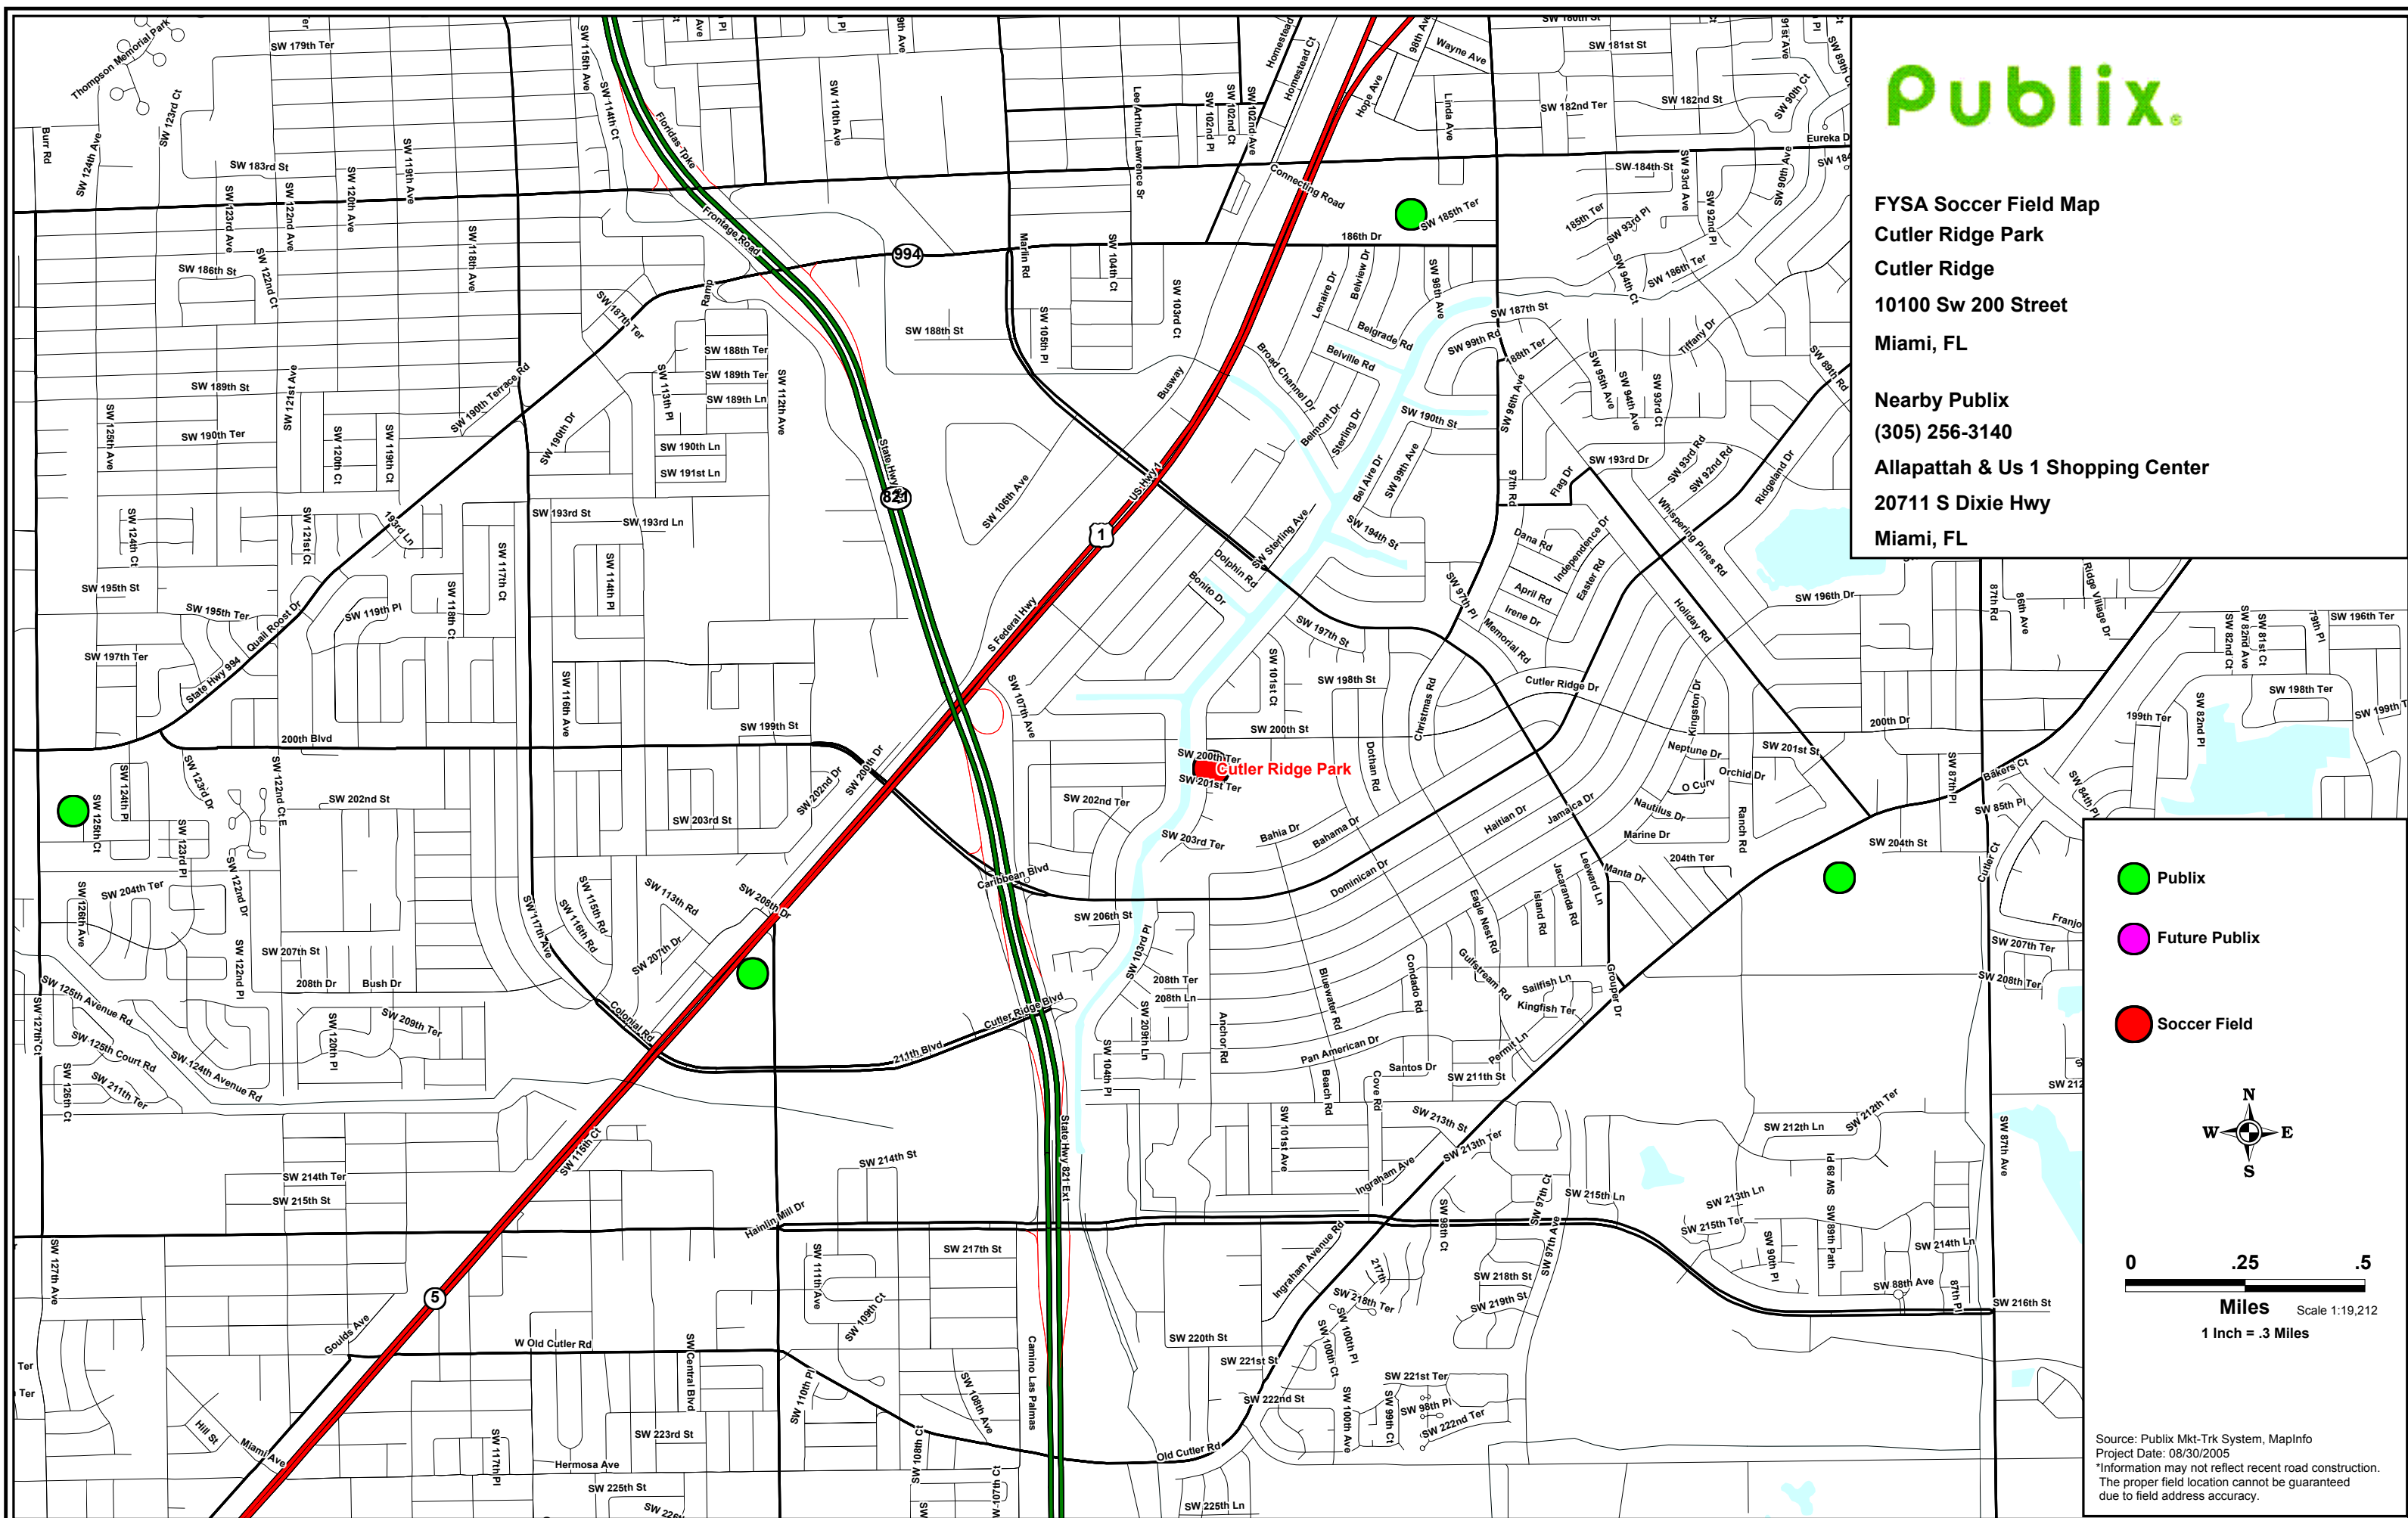

**FYSA Soccer Field Map**  
**Cutler Ridge Park**  
**Cutler Ridge**  
**10100 Sw 200 Street**  
**Miami, FL**

**Nearby Publix**  
**(305) 256-3140**  
**Allapattah & Us 1 Shopping Center**  
**20711 S Dixie Hwy**  
**Miami, FL**

- Publix
- Future Publix
- Soccer Field

**Miles** Scale 1:19,212  
**1 Inch = .3 Miles**

Source: Publix Mkt-Trk System, MapInfo  
Project Date: 08/30/2005  
\*Information may not reflect recent road construction.  
The proper field location cannot be guaranteed due to field address accuracy.