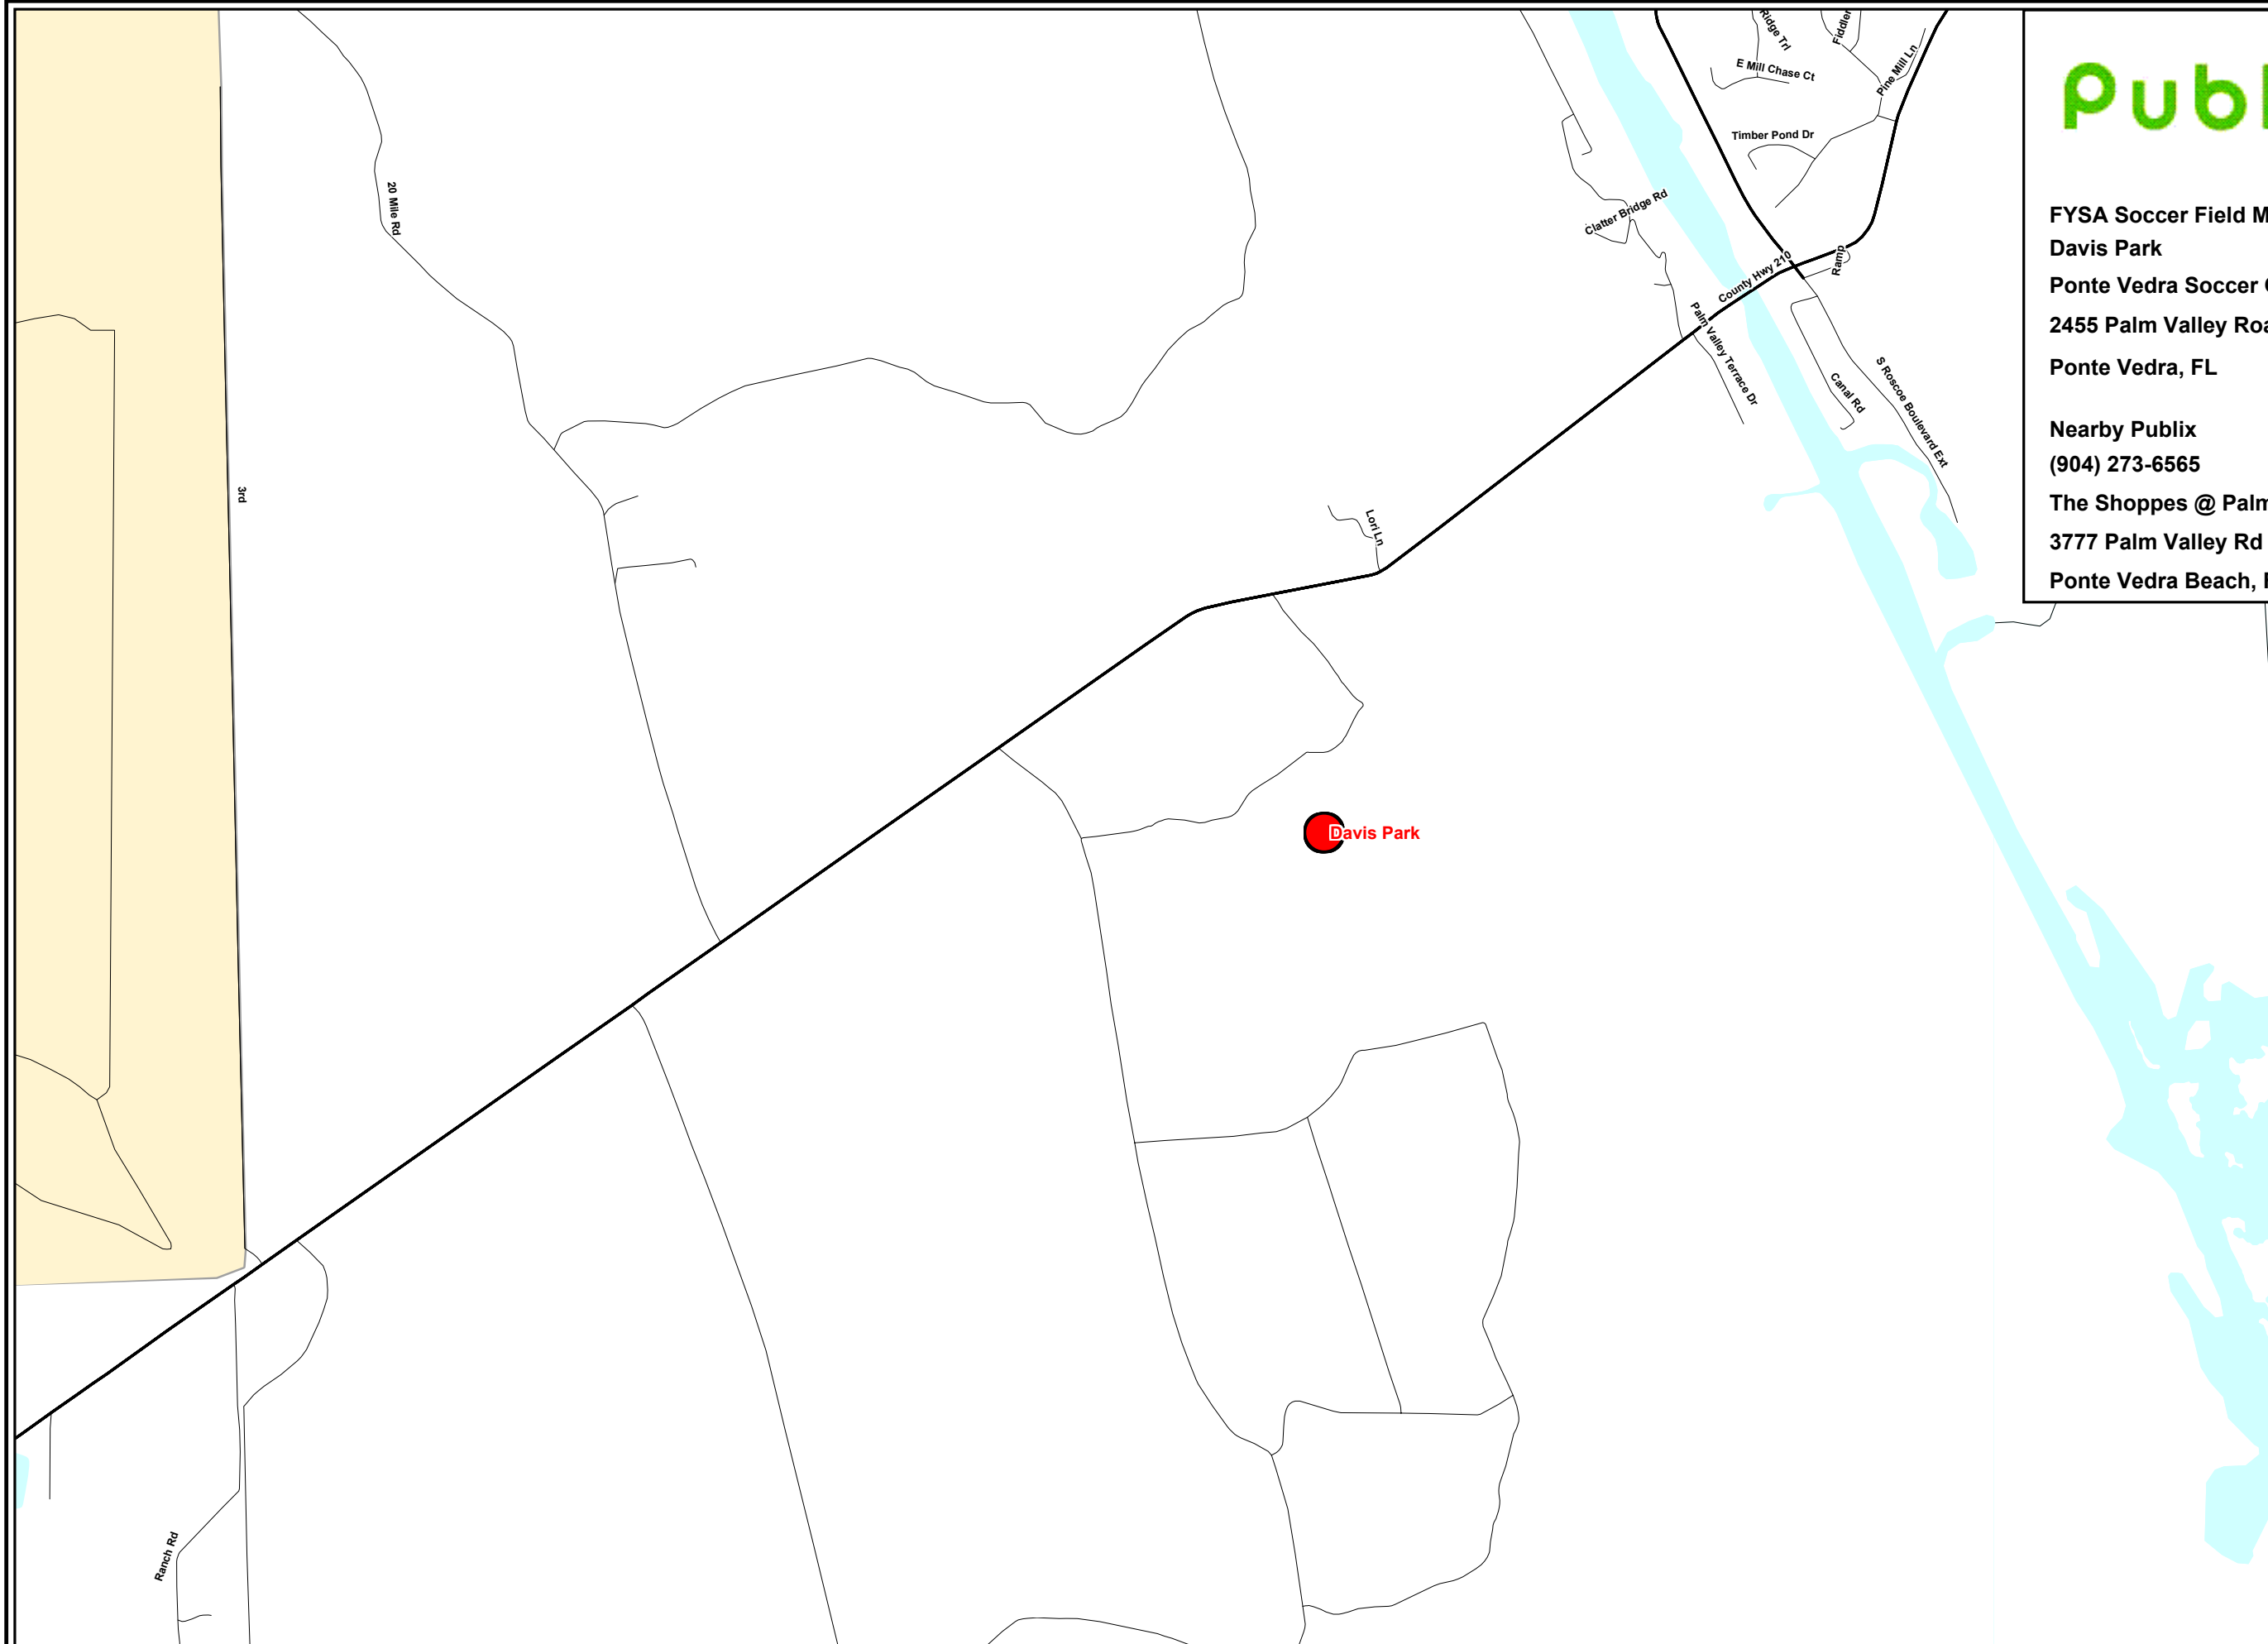

**FYSA Soccer Field Map**  
**Davis Park**  
**Ponte Vedra Soccer Club**  
**2455 Palm Valley Road (cty Road 210)**  
**Ponte Vedra, FL**

**Nearby Publix**  
**(904) 273-6565**  
**The Shoppes @ Palm Valley**  
**3777 Palm Valley Rd**  
**Ponte Vedra Beach, FL**

**Davis Park**

-  Publix
-  Future Publix
-  Soccer Field

Source: Publix Mkt-Trk System, MapInfo  
Project Date: 08/30/2005  
\*Information may not reflect recent road construction.  
The proper field location cannot be guaranteed  
due to field address accuracy.