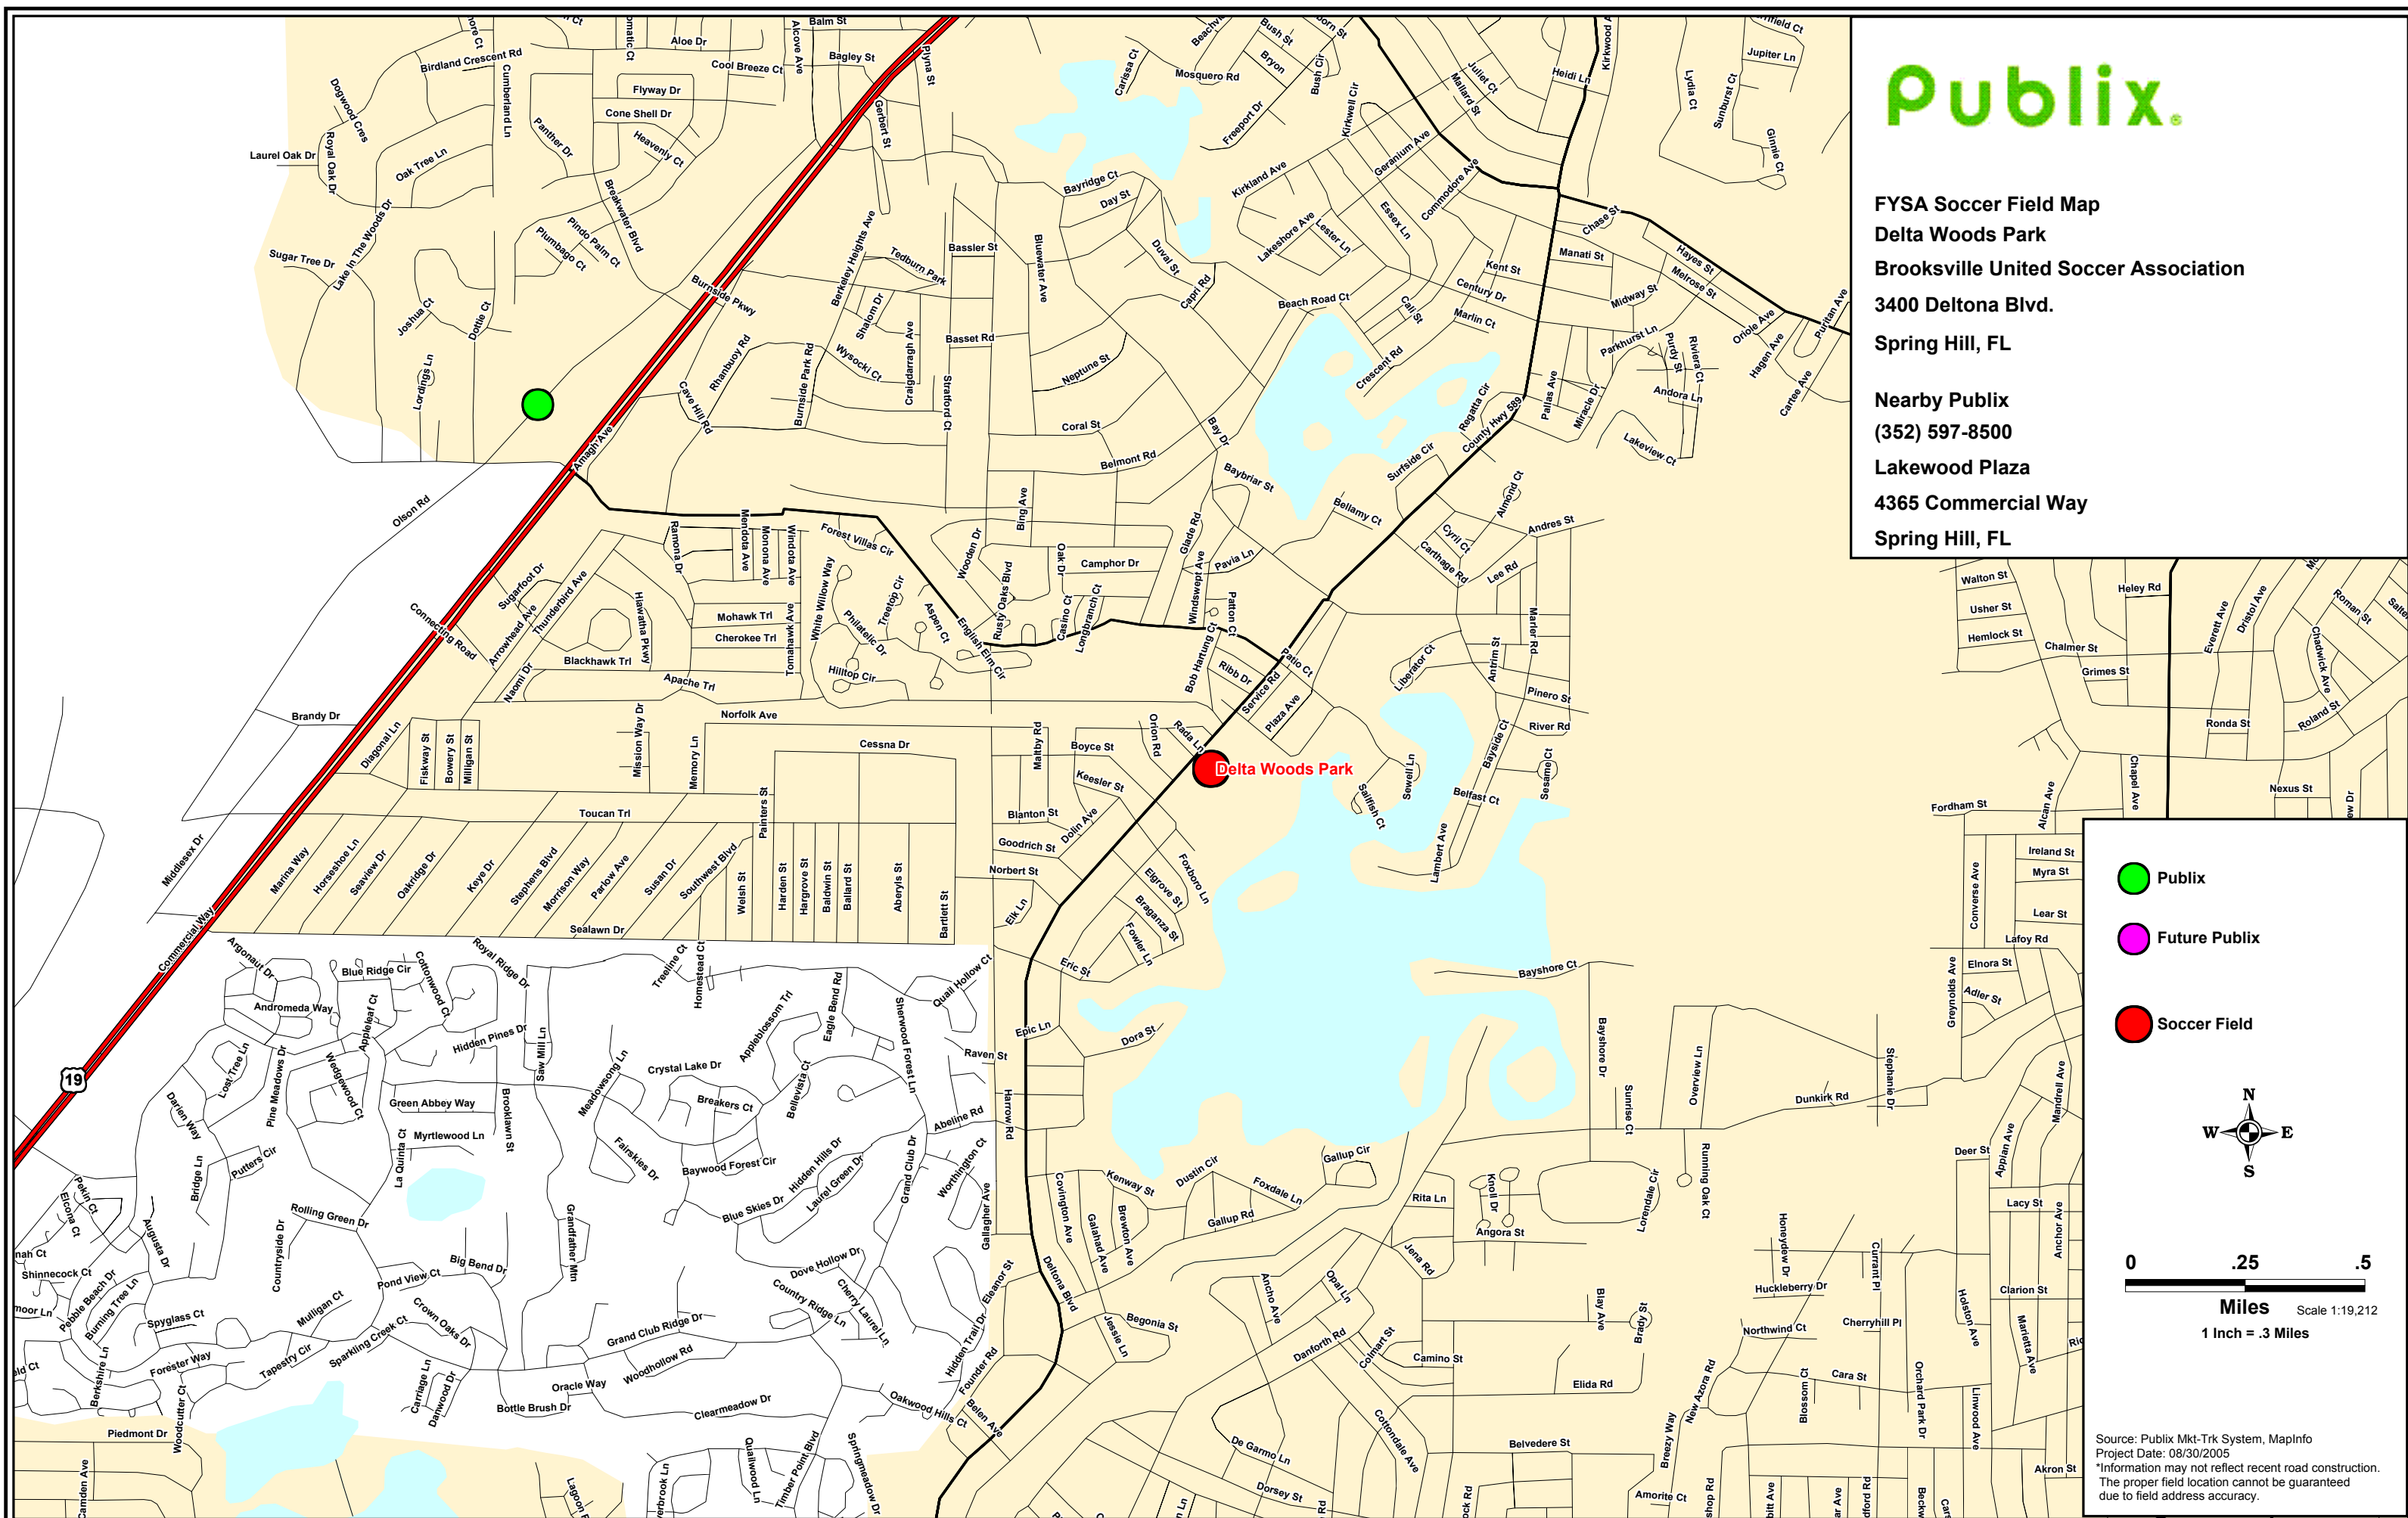

FYSA Soccer Field Map
Delta Woods Park
Brooksville United Soccer Association
3400 Deltona Blvd.
Spring Hill, FL

Nearby Publix
(352) 597-8500
Lakewood Plaza
4365 Commercial Way
Spring Hill, FL

- Publix
- Future Publix
- Soccer Field

0 .25 .5

Miles Scale 1:19,212
1 Inch = .3 Miles

Source: Publix Mkt-Trk System, MapInfo
Project Date: 08/30/2005
*Information may not reflect recent road construction.
The proper field location cannot be guaranteed
due to field address accuracy.