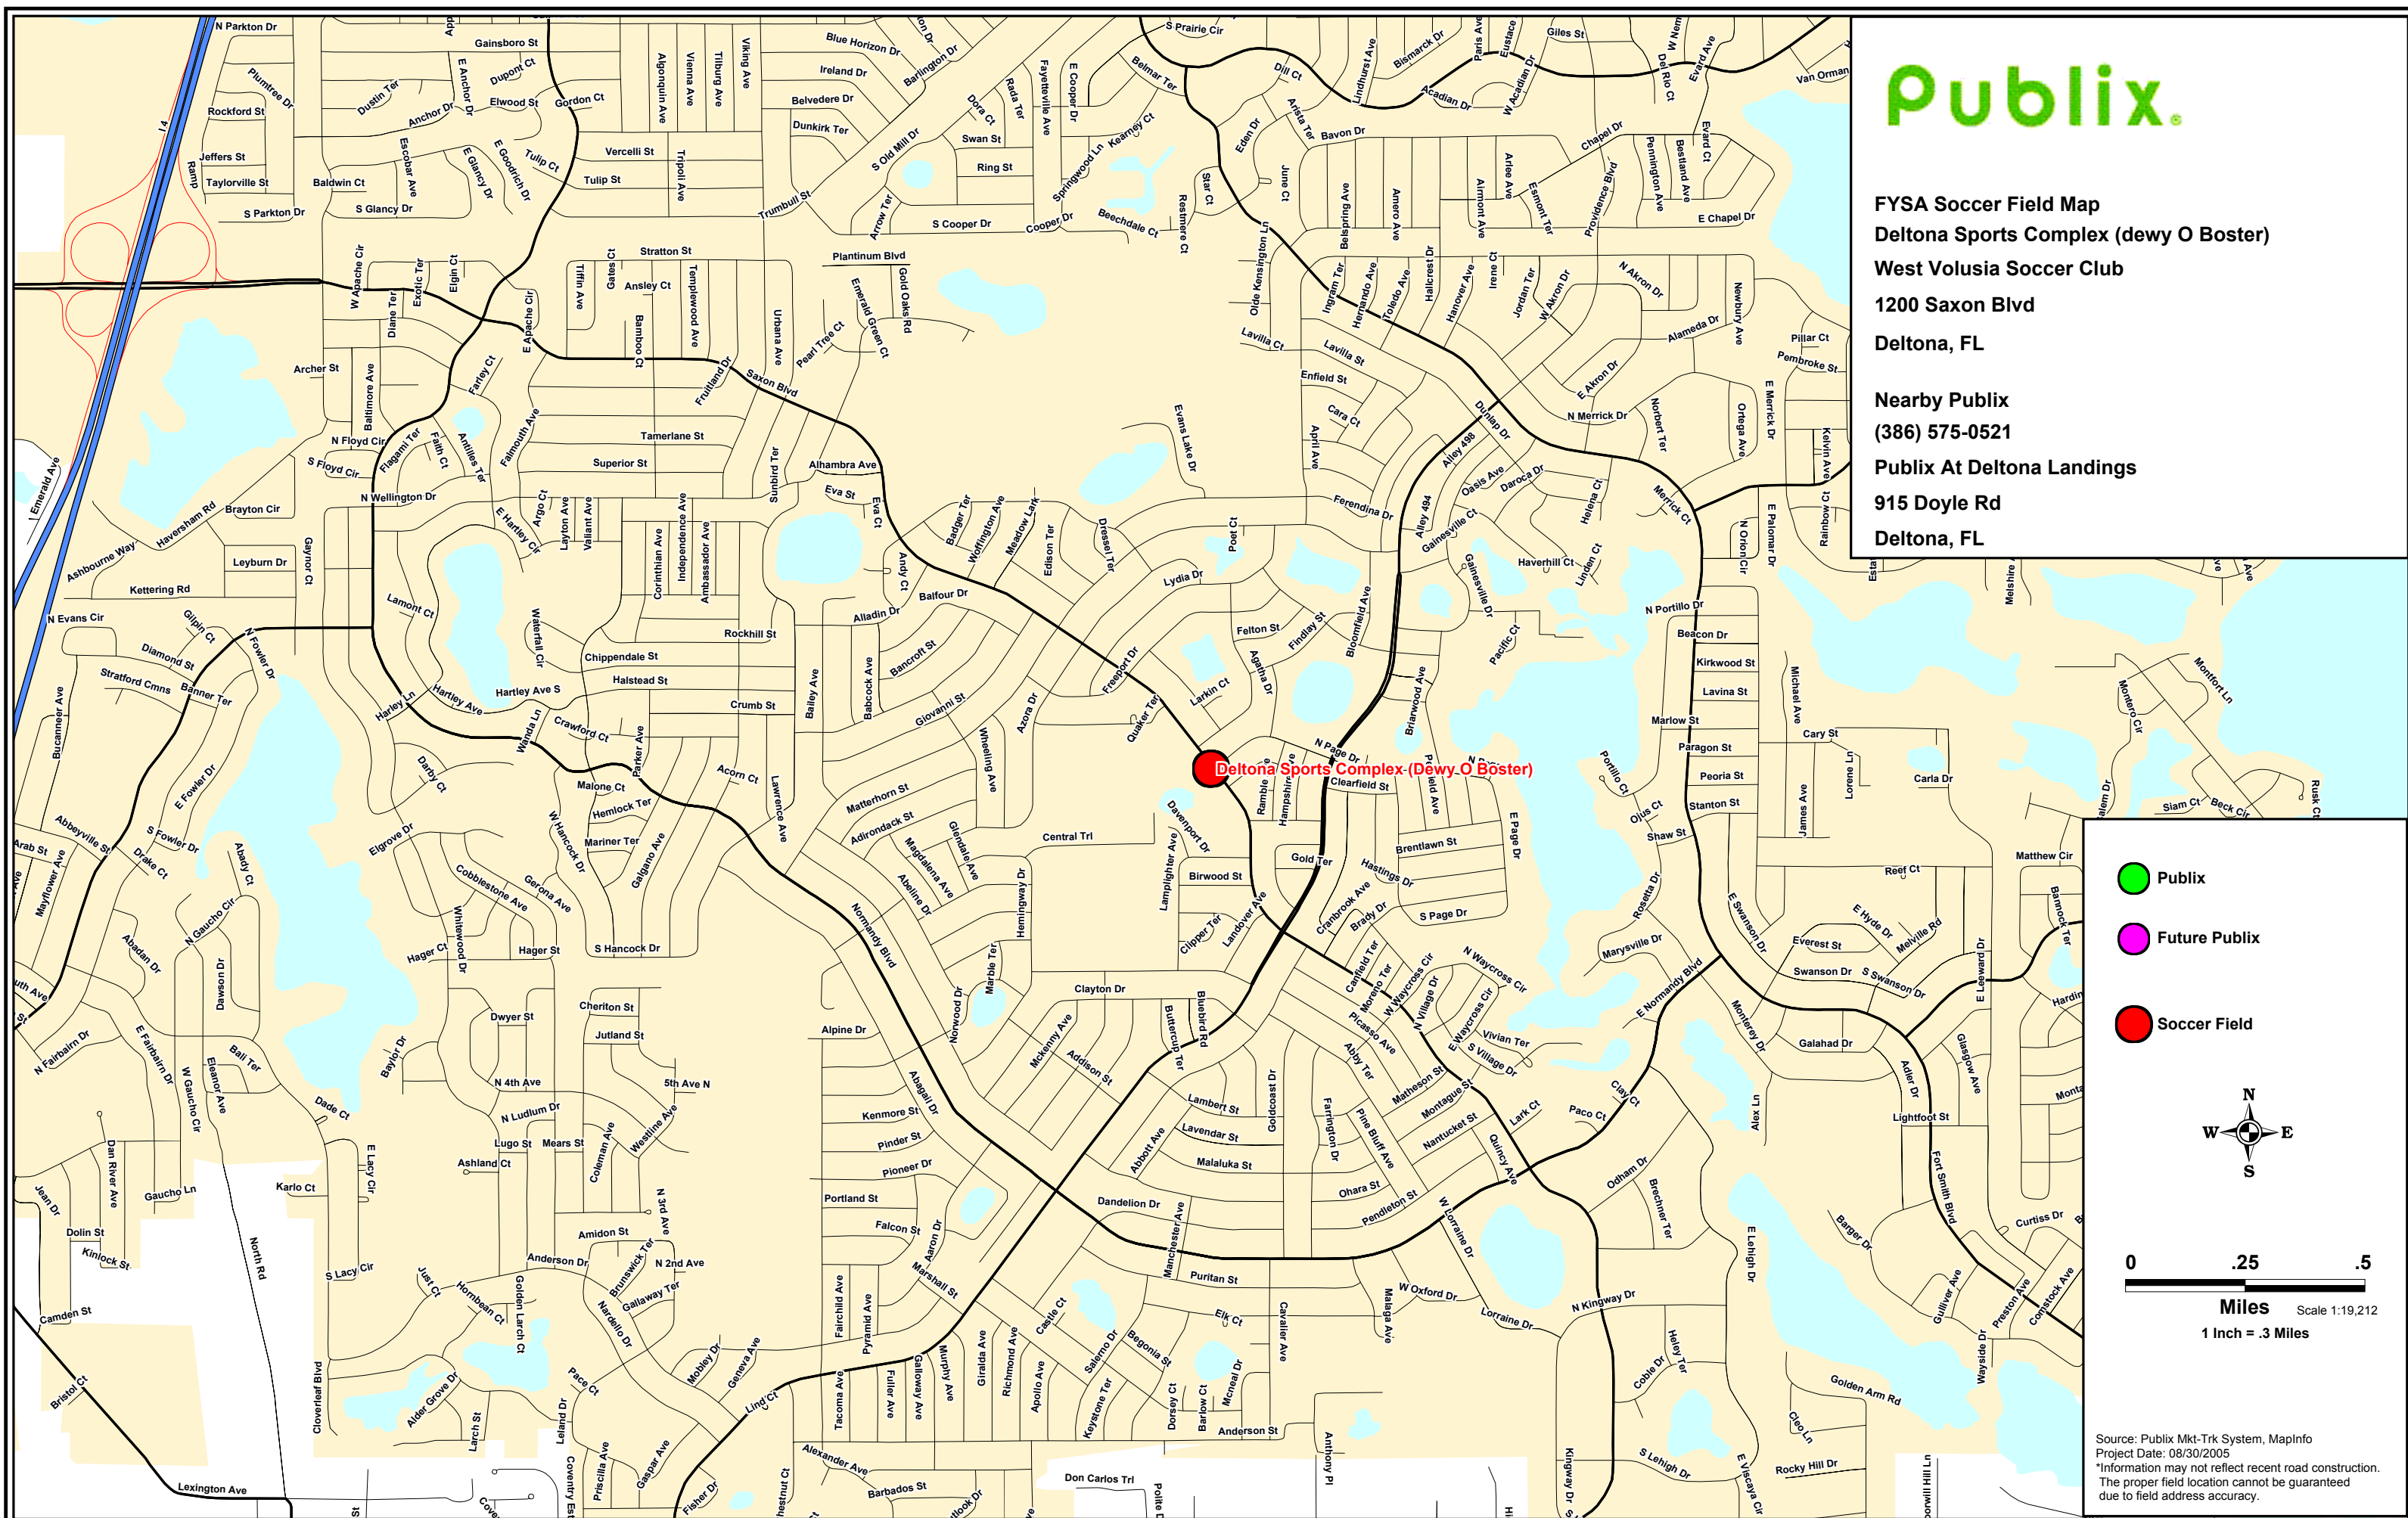

FYSA Soccer Field Map
Deltona Sports Complex (dewy O Boster)
West Volusia Soccer Club
1200 Saxon Blvd
Deltona, FL

Nearby Publix
(386) 575-0521
Publix At Deltona Landings
915 Doyle Rd
Deltona, FL

-  Publix
-  Future Publix
-  Soccer Field

Scale 1:19,212
 1 Inch = .3 Miles

Source: Publix Mkt-Trk System, MapInfo
 Project Date: 08/30/2005
 *Information may not reflect recent road construction.
 The proper field location cannot be guaranteed
 due to field address accuracy.