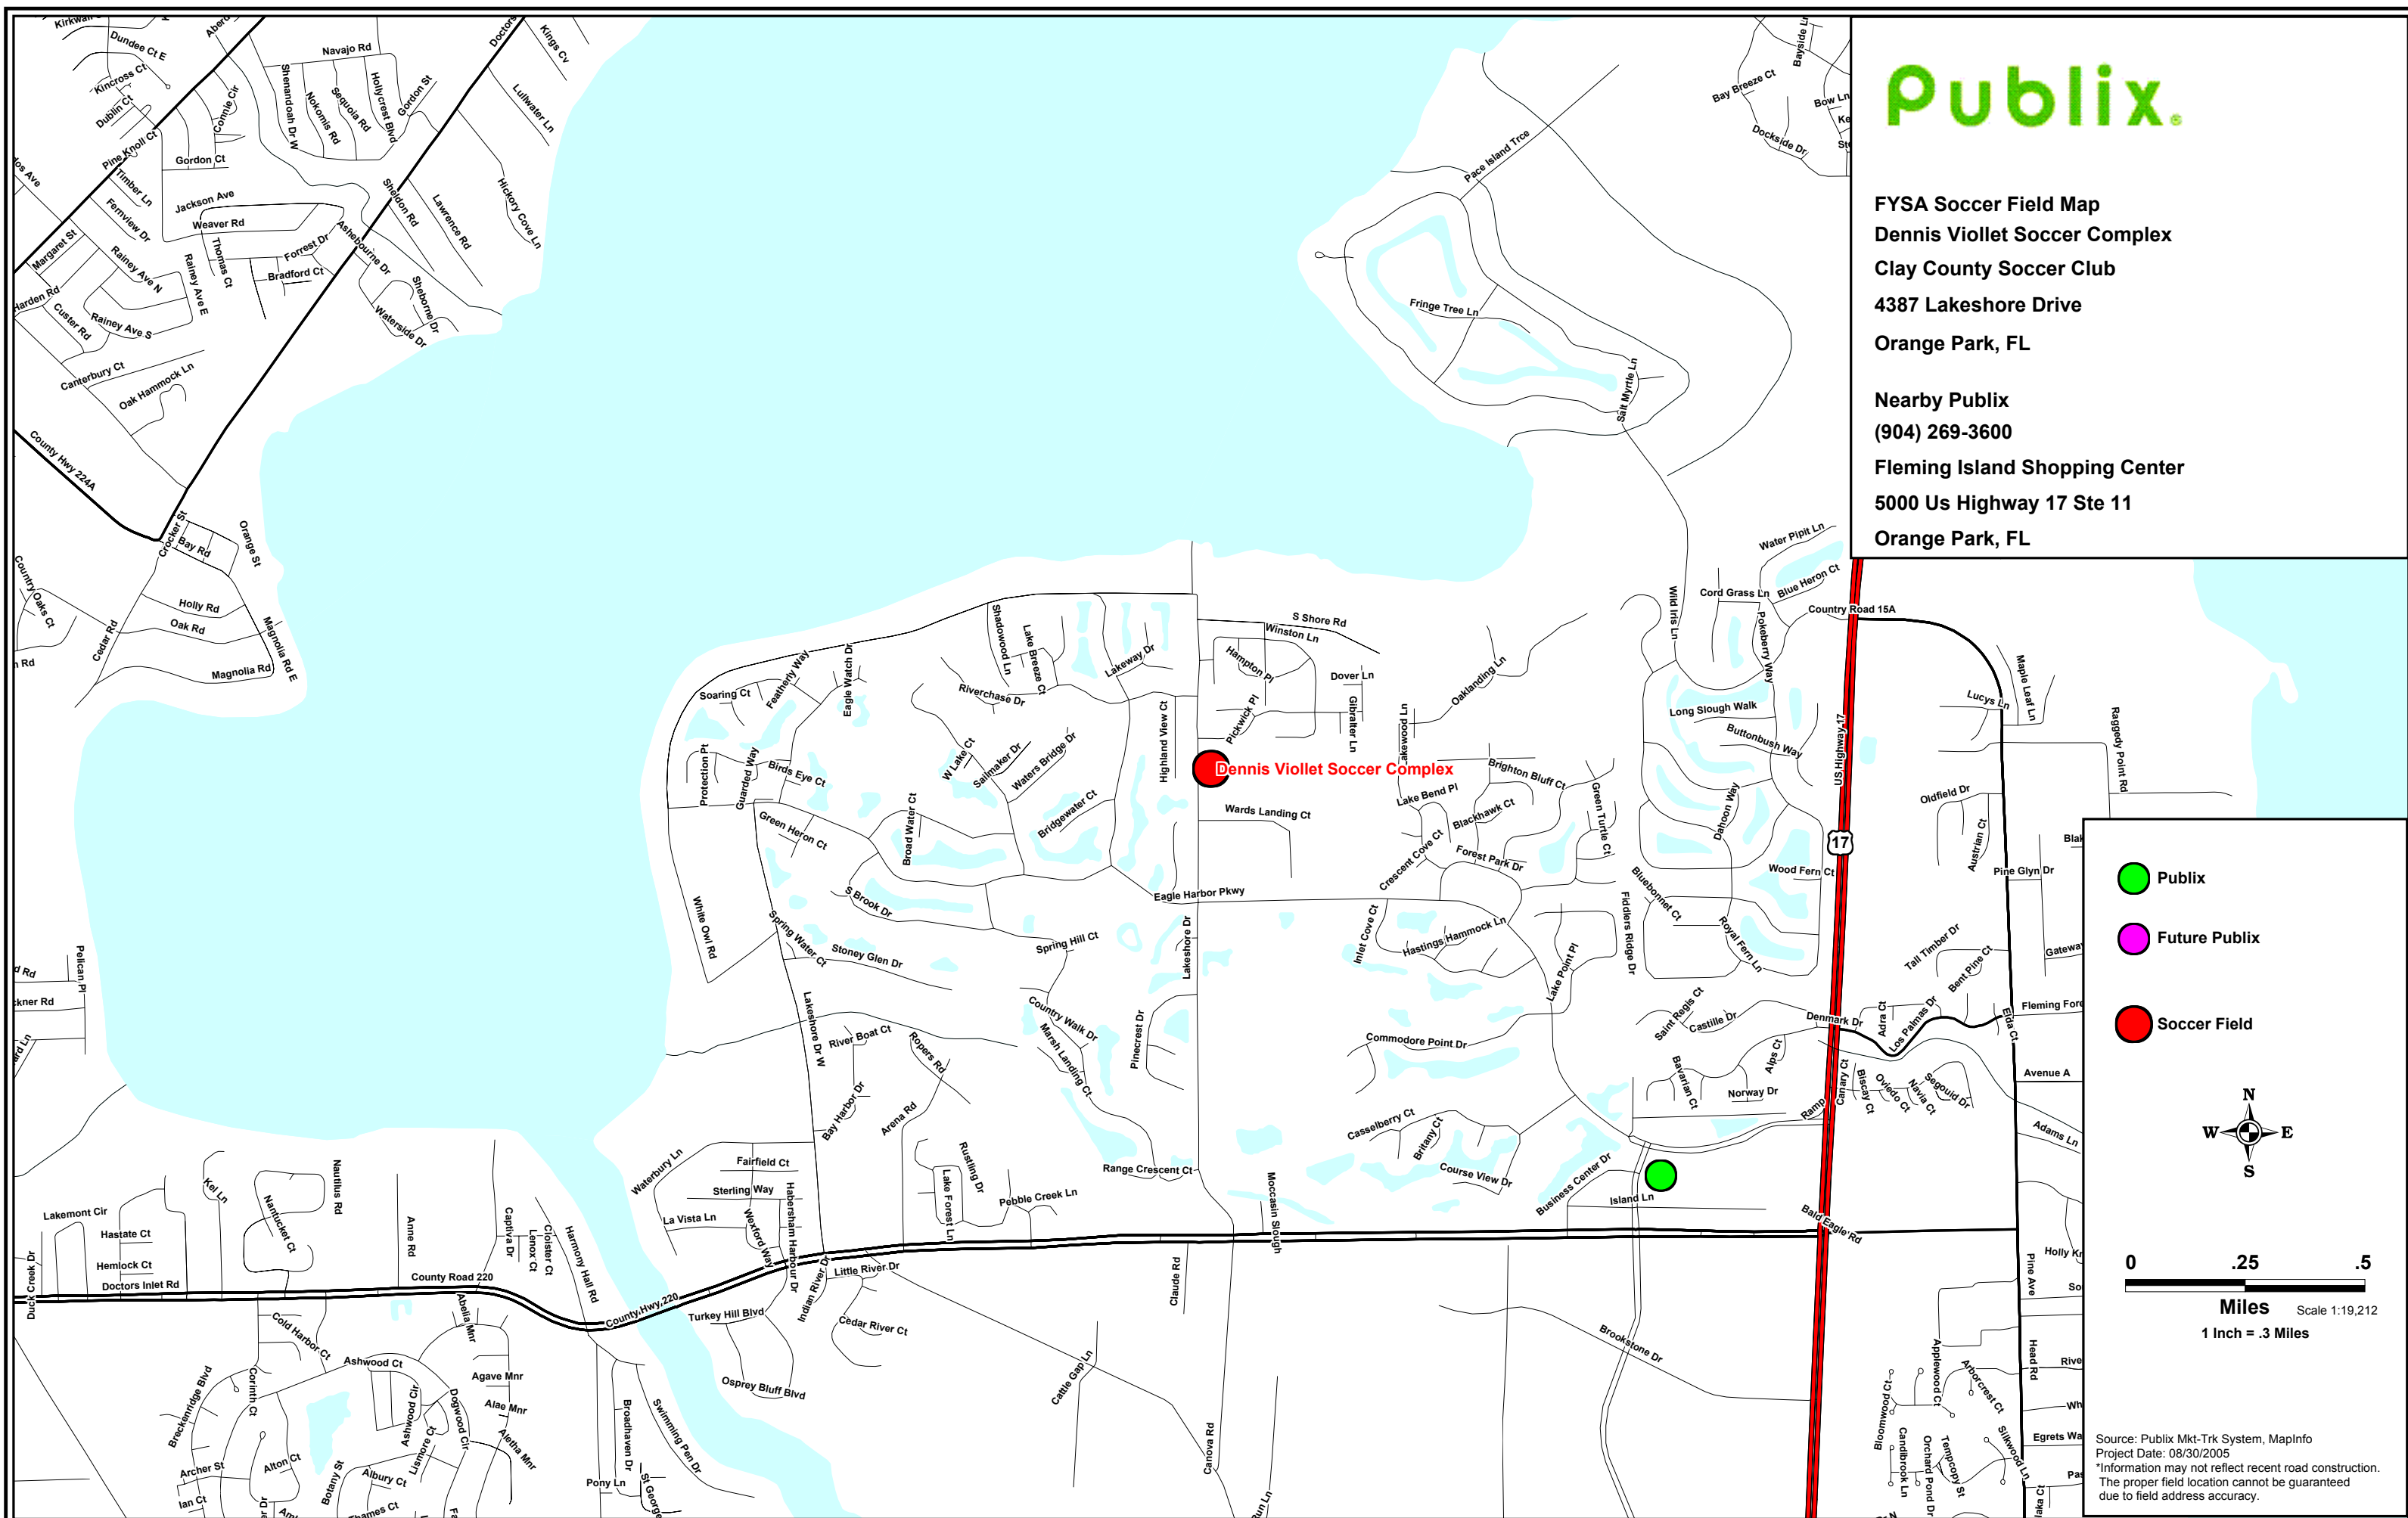

FYSA Soccer Field Map
Dennis Viollet Soccer Complex
Clay County Soccer Club
4387 Lakeshore Drive
Orange Park, FL

Nearby Publix
(904) 269-3600
Fleming Island Shopping Center
5000 Us Highway 17 Ste 11
Orange Park, FL

Legend

- Publix
- Future Publix
- Soccer Field

Scale

0 .25 .5
 Miles Scale 1:19,212
 1 Inch = .3 Miles

Source: Publix Mkt-Trk System, MapInfo
 Project Date: 08/30/2005
 *Information may not reflect recent road construction.
 The proper field location cannot be guaranteed
 due to field address accuracy.