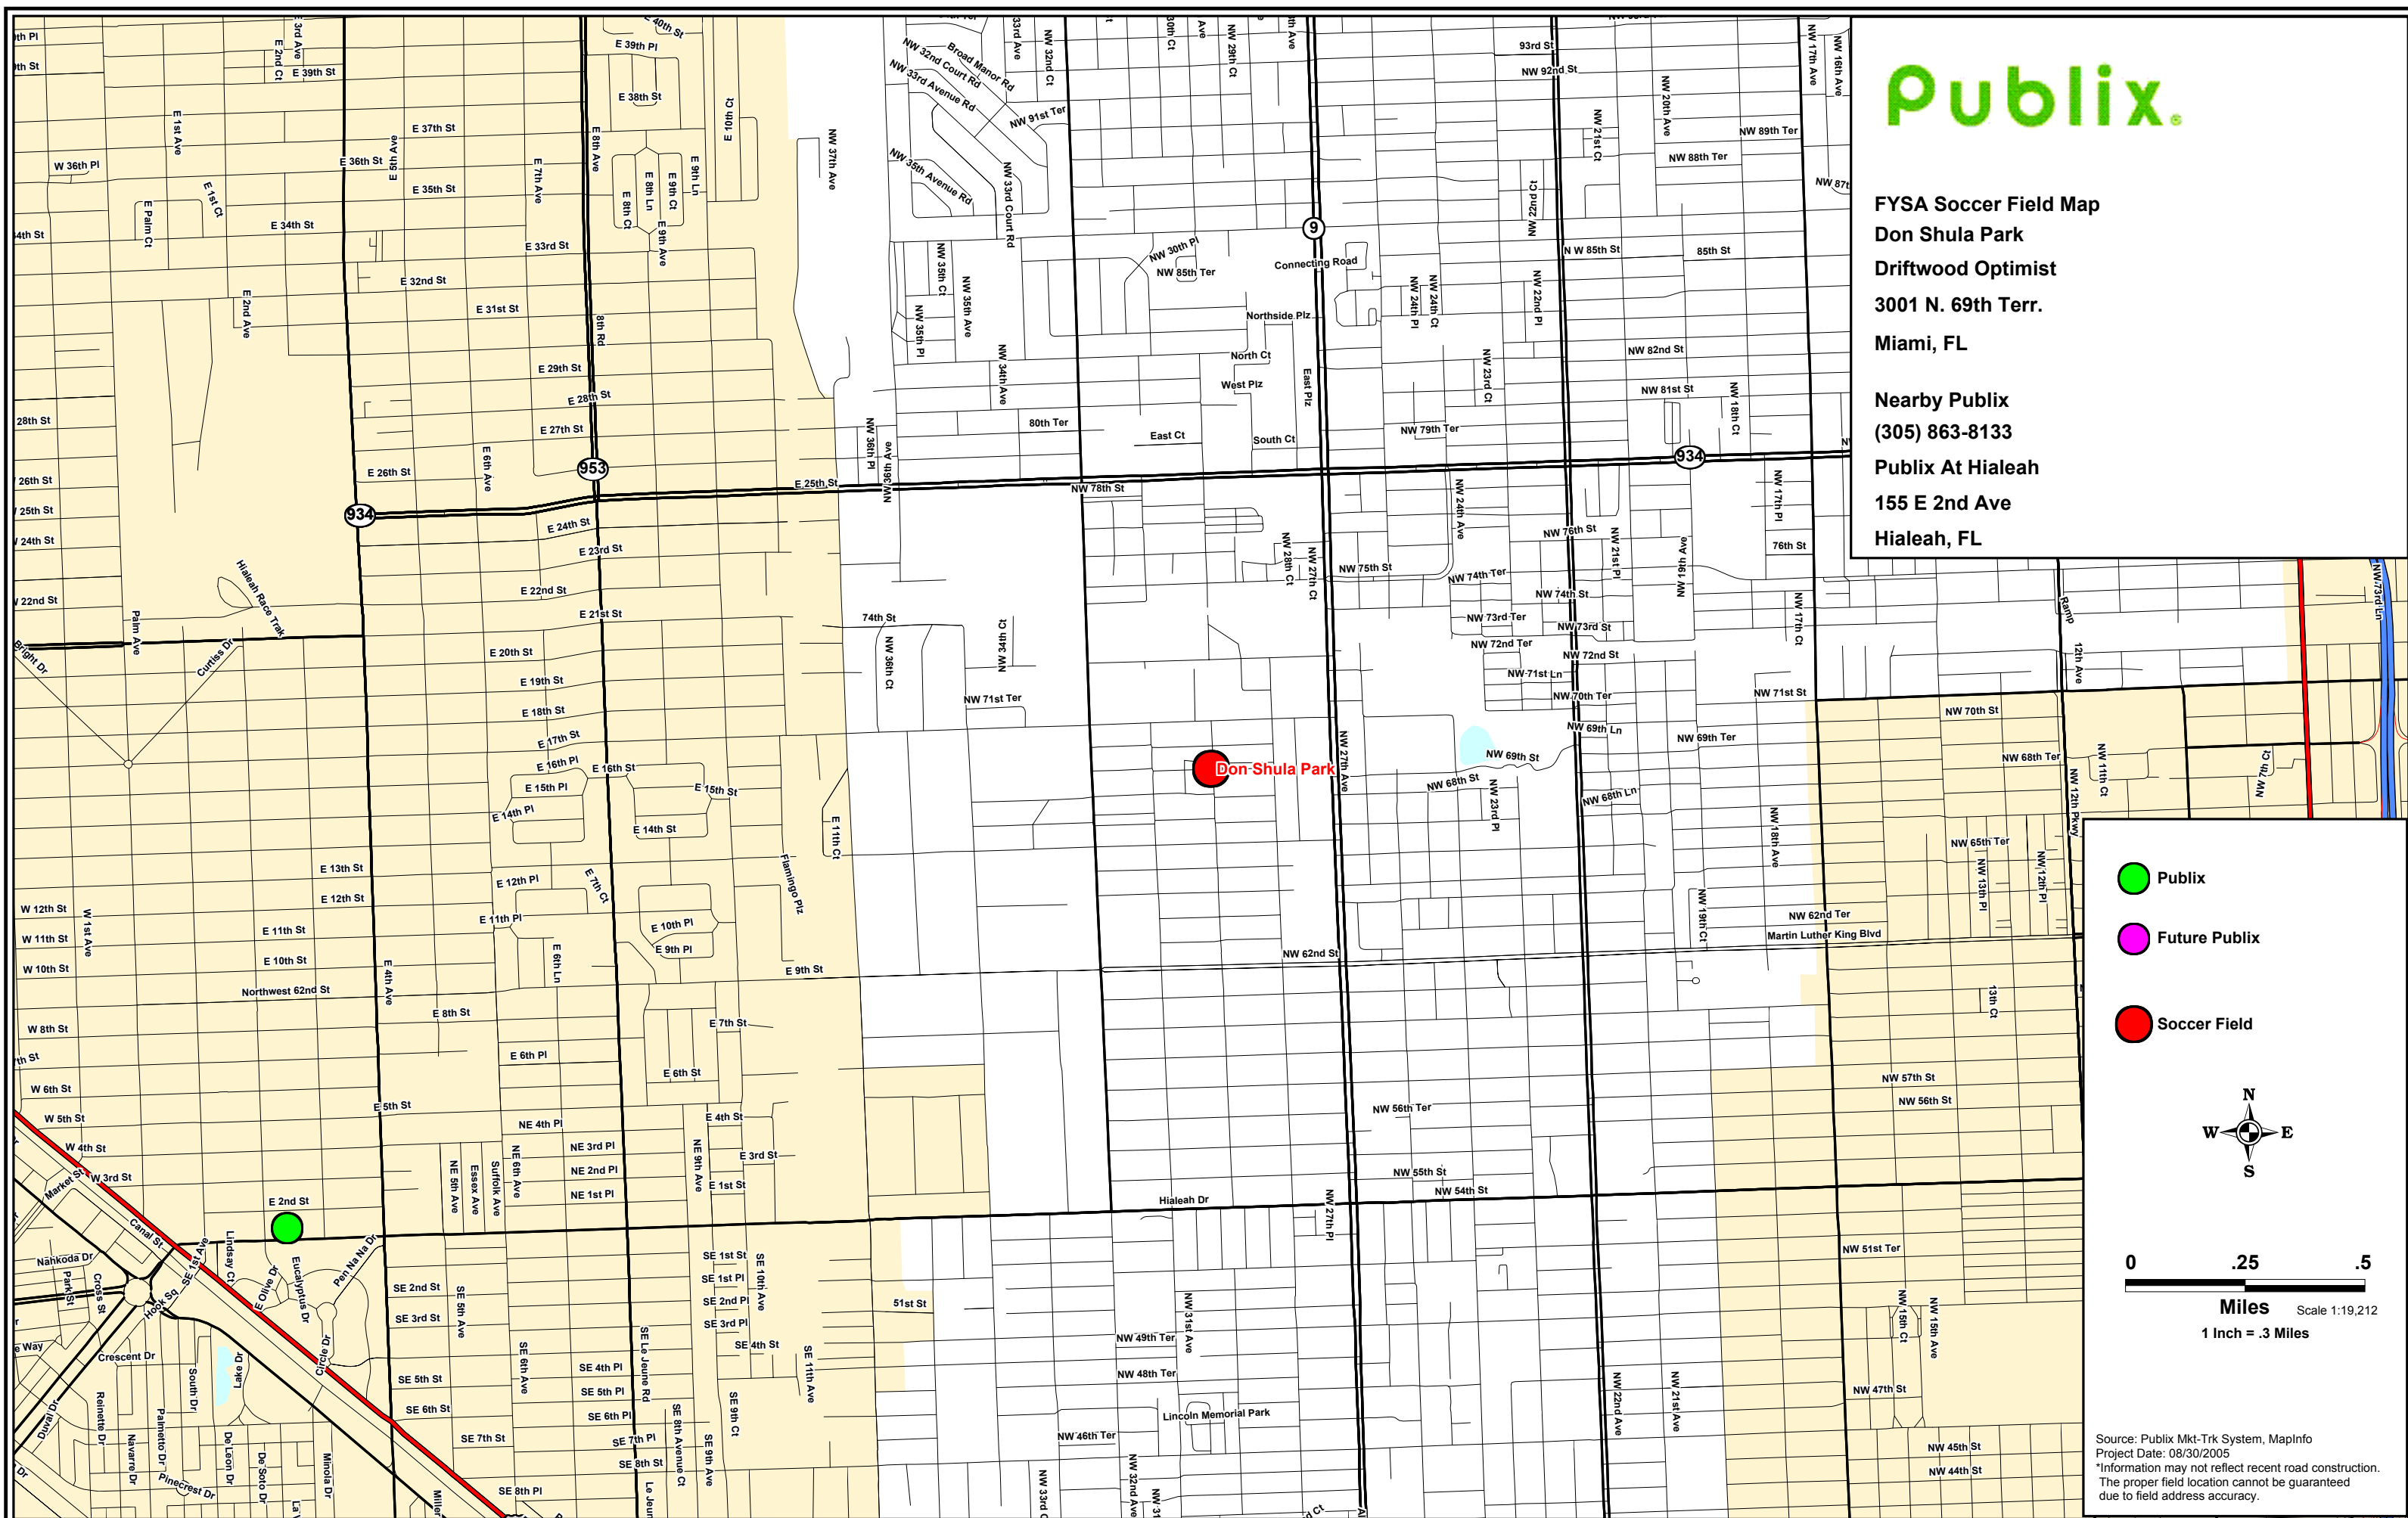

FYSA Soccer Field Map
Don Shula Park
Driftwood Optimist
3001 N. 69th Terr.
Miami, FL

Nearby Publix
(305) 863-8133
Publix At Hialeah
155 E 2nd Ave
Hialeah, FL

-  Publix
-  Future Publix
-  Soccer Field

Source: Publix Mkt-Trk System, MapInfo
 Project Date: 08/30/2005
 *Information may not reflect recent road construction.
 The proper field location cannot be guaranteed
 due to field address accuracy.