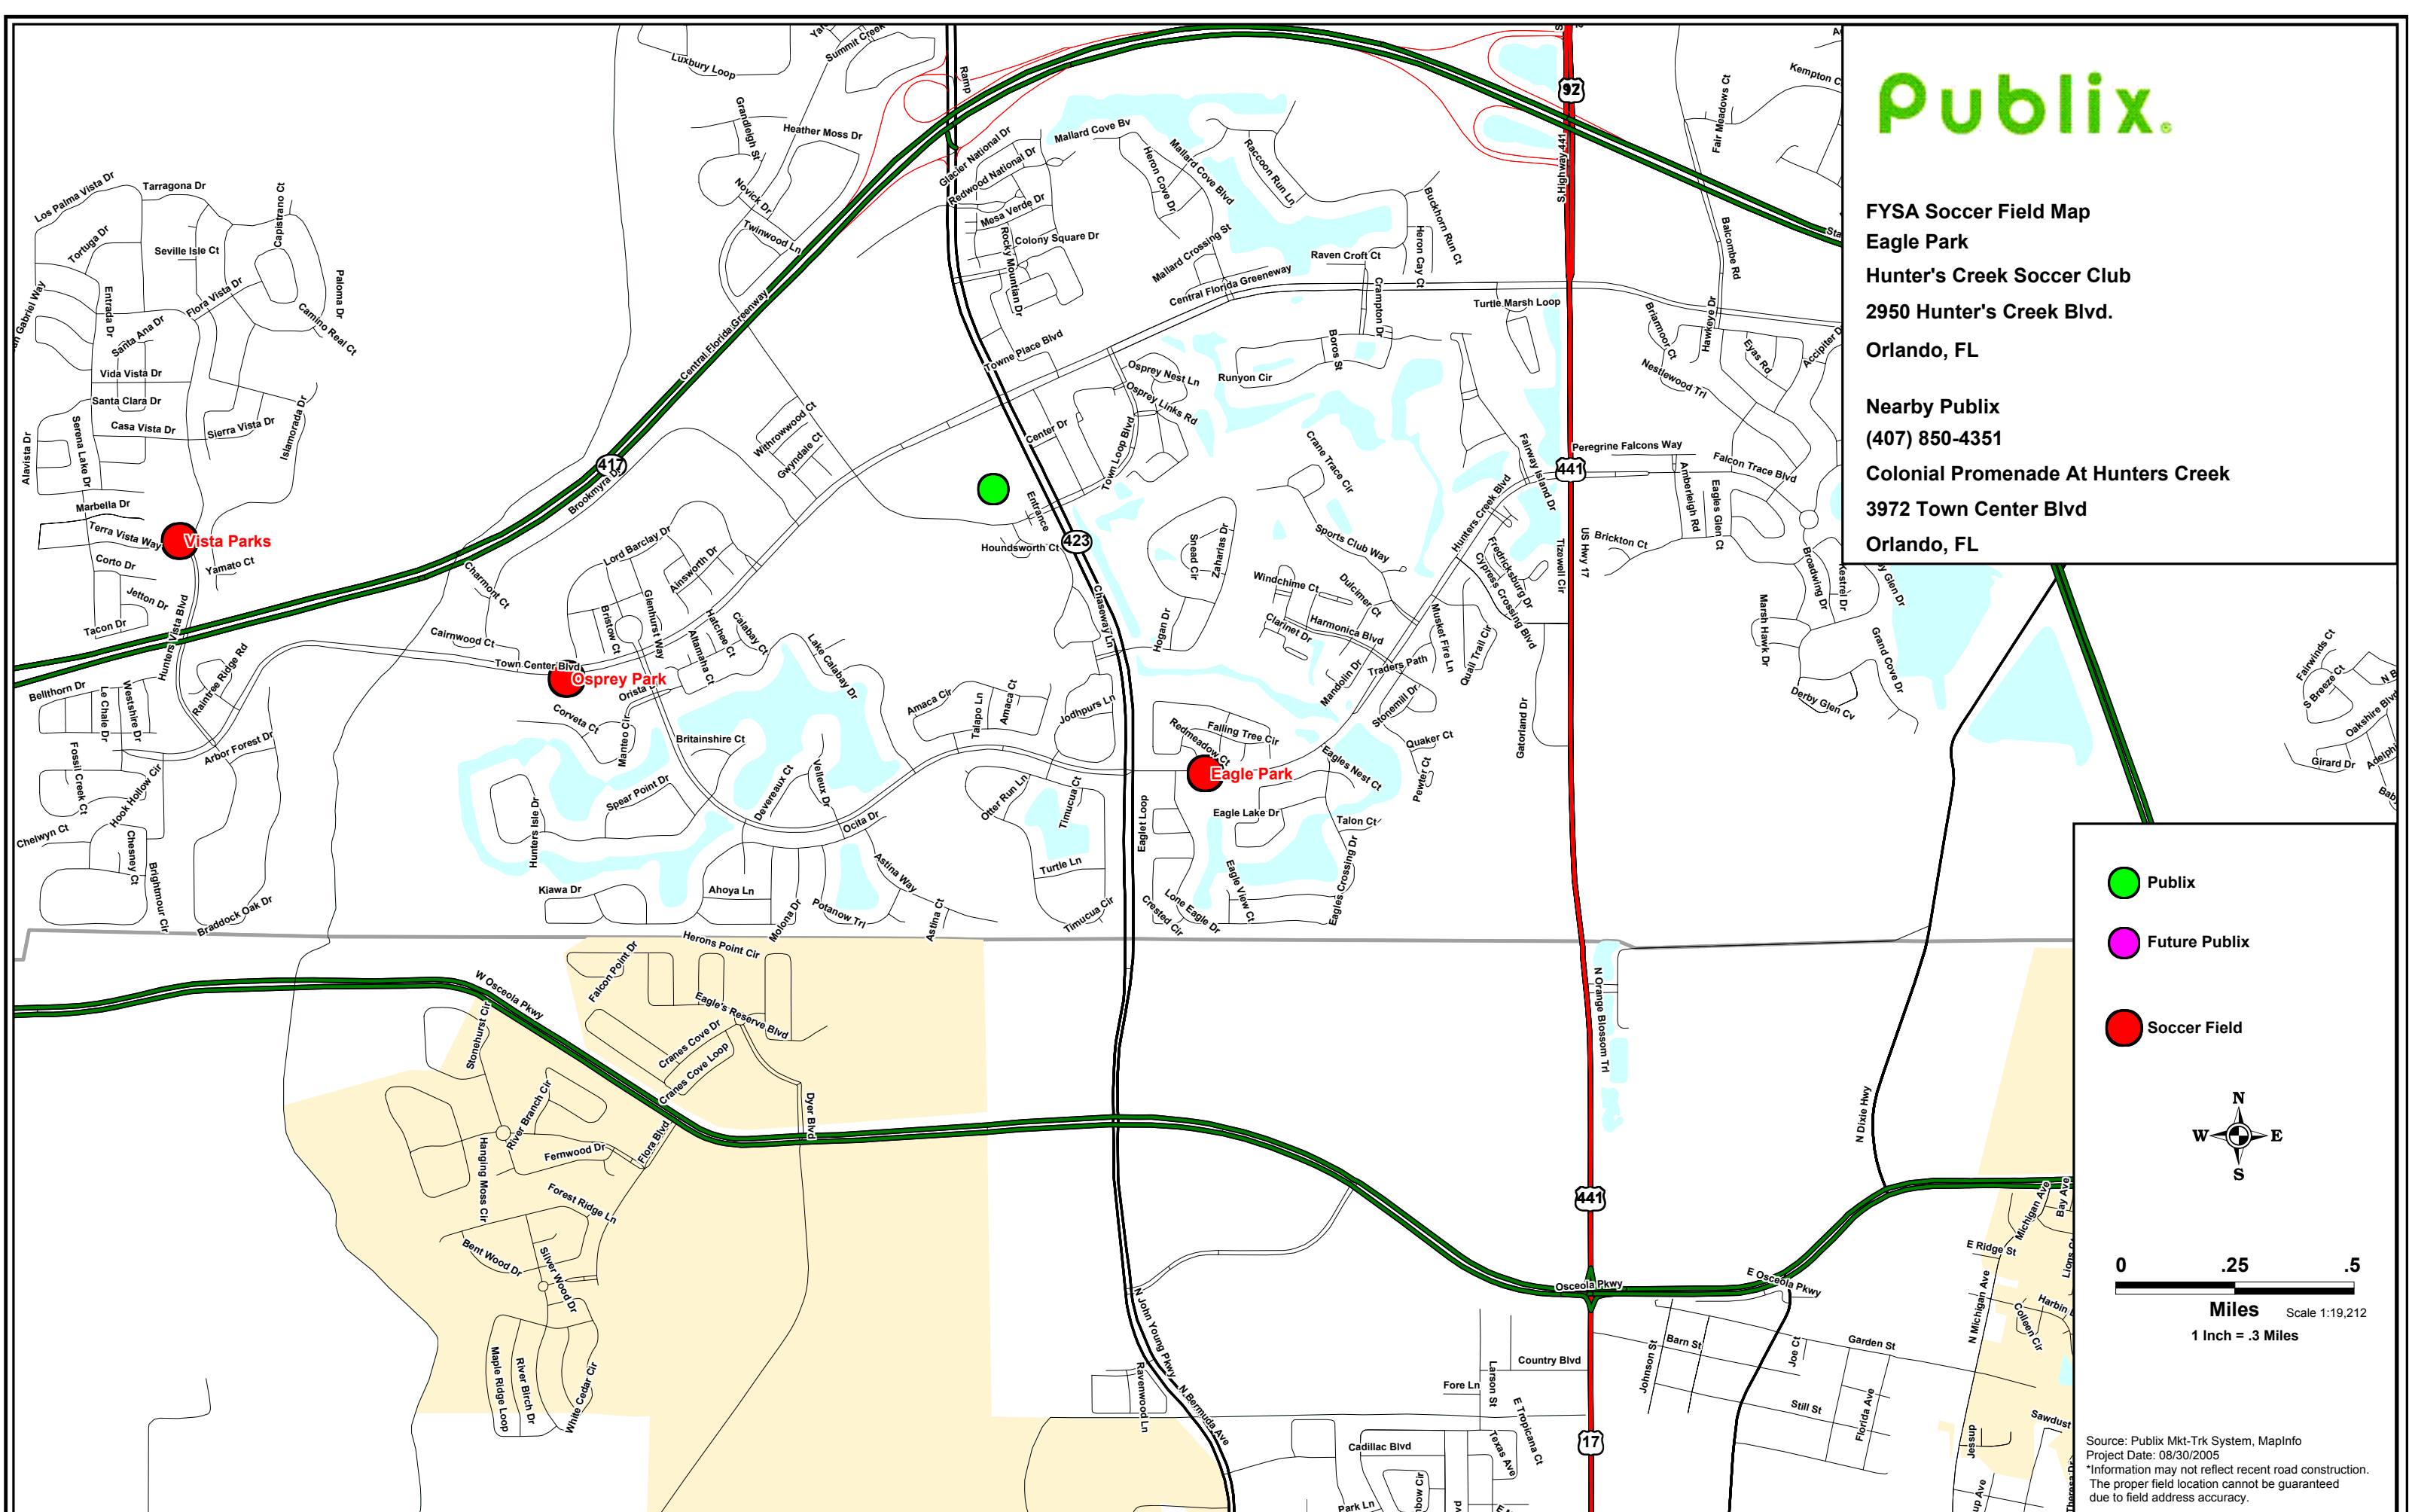

**FYSA Soccer Field Map**

**Eagle Park**

**Hunter's Creek Soccer Club**

**2950 Hunter's Creek Blvd.**

**Orlando, FL**

**Nearby Publix**

**(407) 850-4351**

**Colonial Promenade At Hunters Creek**

**3972 Town Center Blvd**

**Orlando, FL**

-  Publix
-  Future Publix
-  Soccer Field

Source: Publix Mkt-Trk System, MapInfo  
 Project Date: 08/30/2005  
 \*Information may not reflect recent road construction.  
 The proper field location cannot be guaranteed due to field address accuracy.