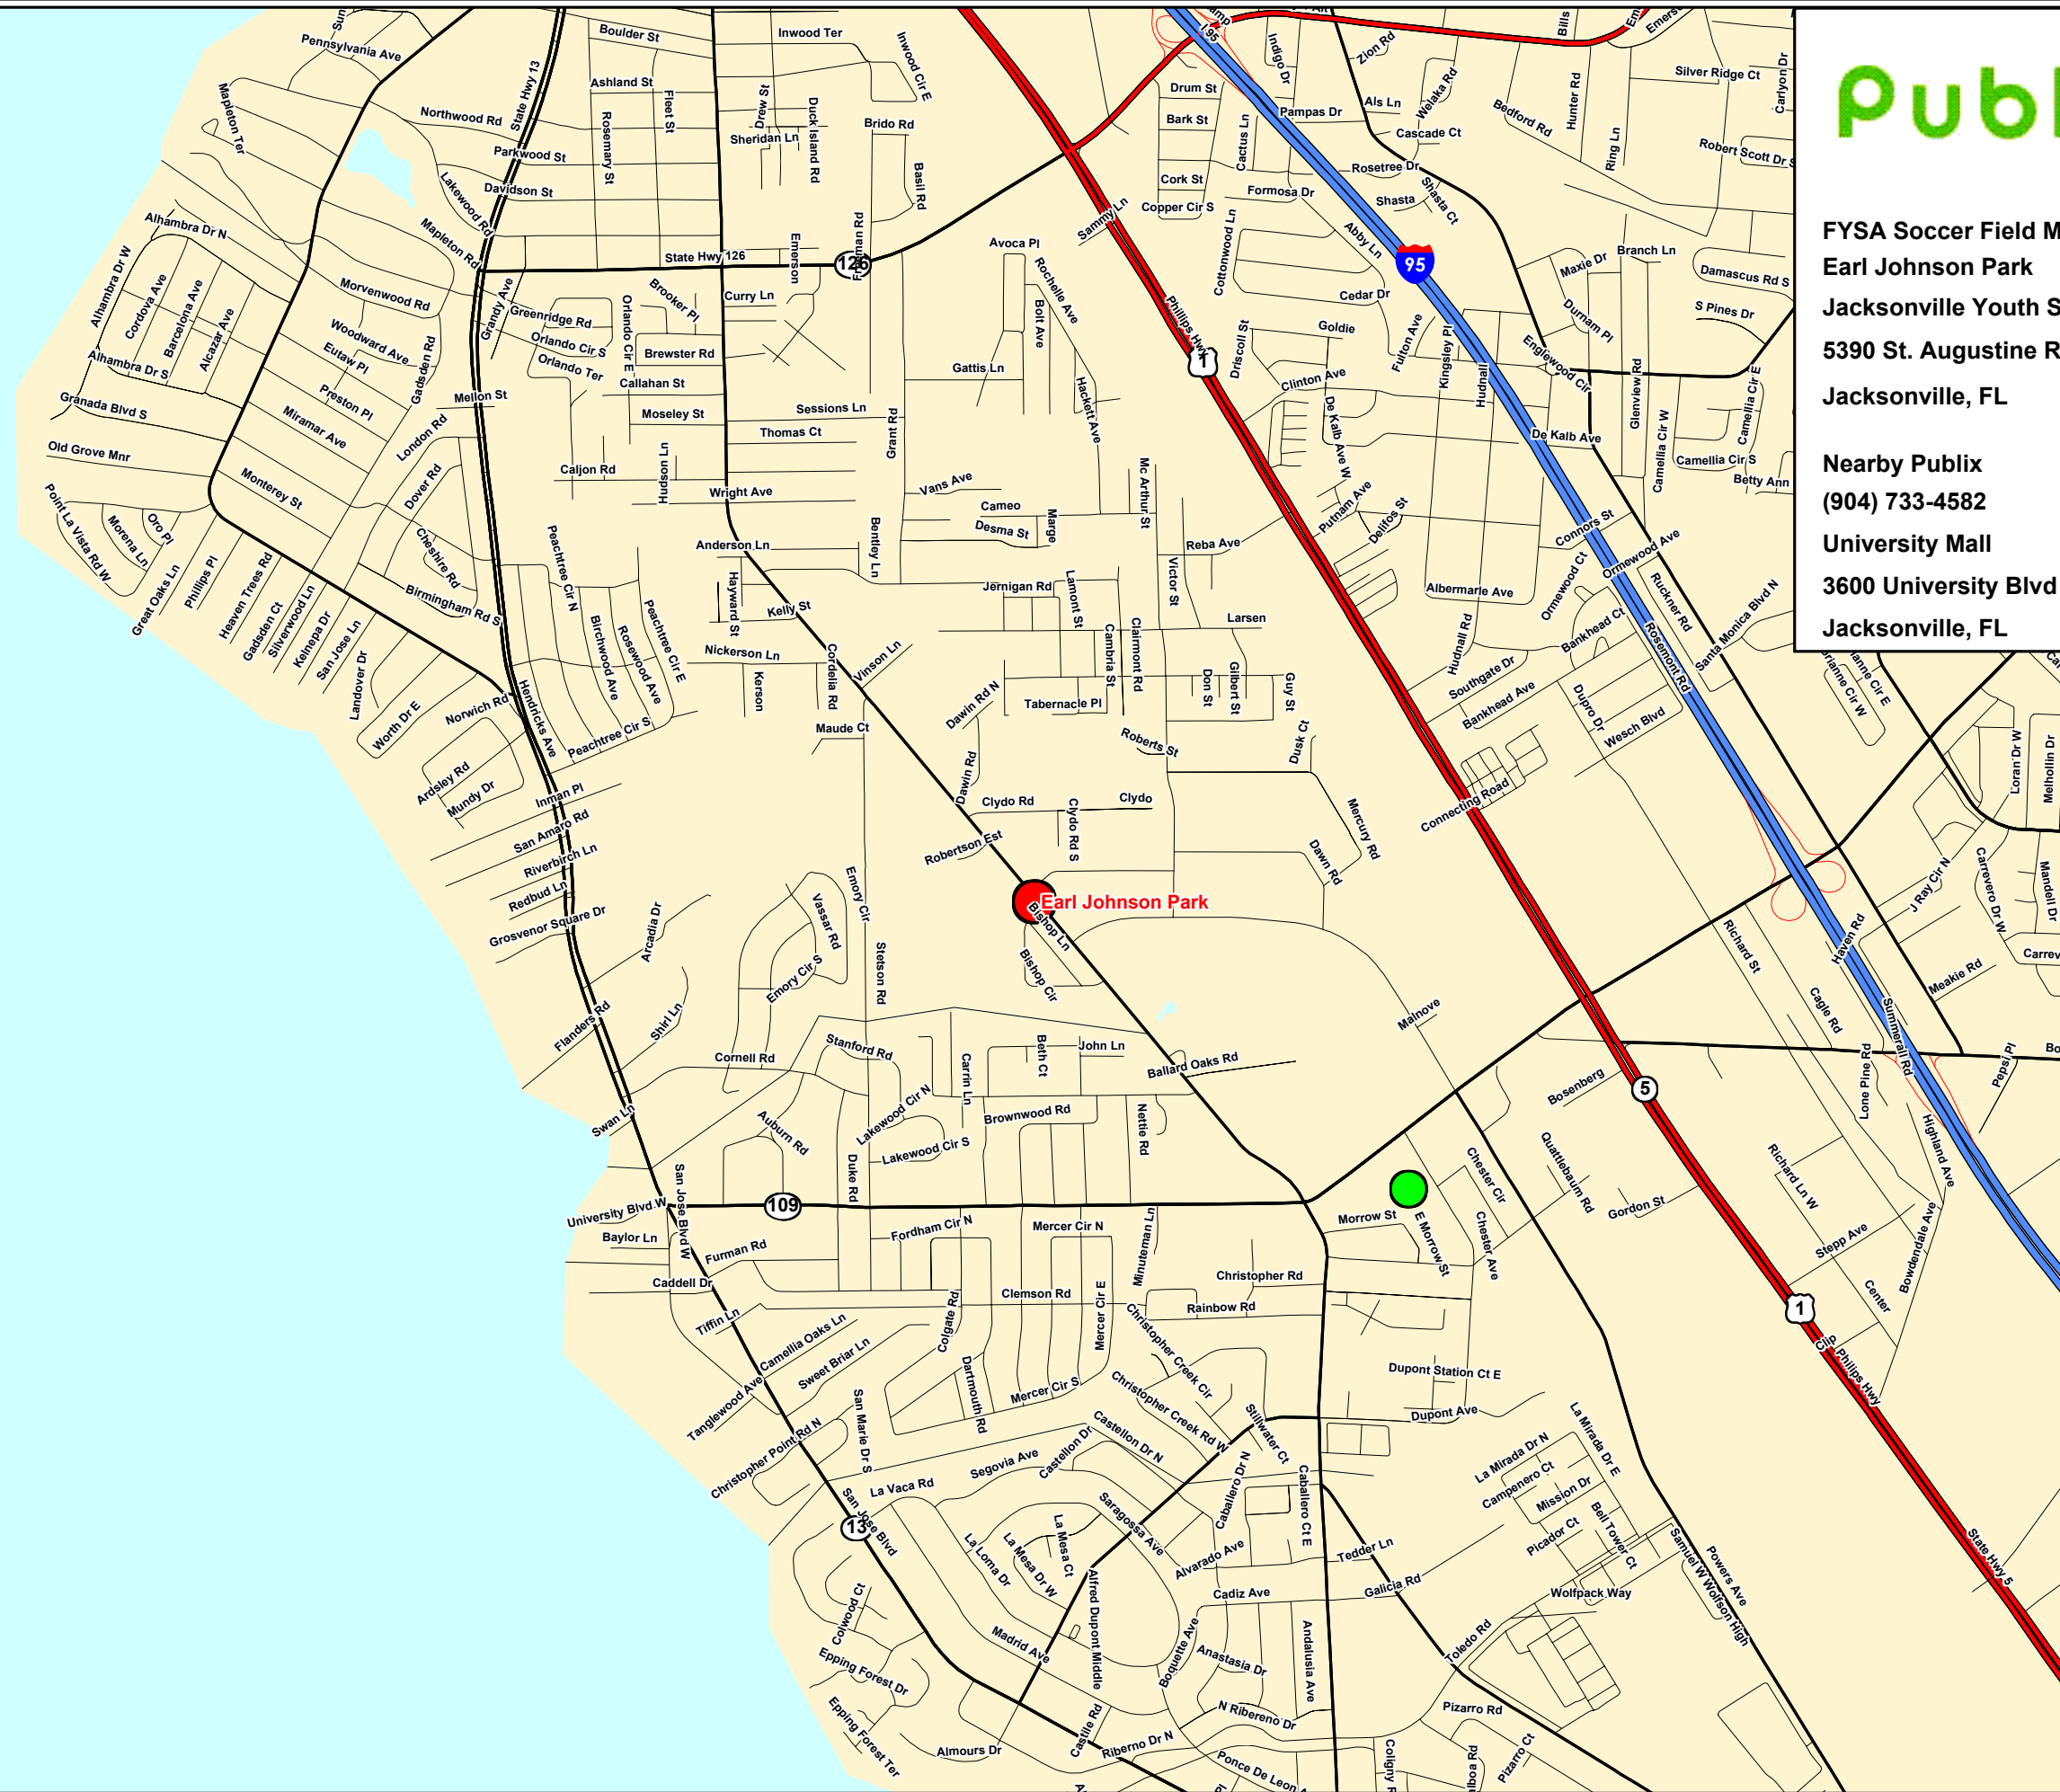

FYSA Soccer Field Map
Earl Johnson Park
Jacksonville Youth Soccer Club
5390 St. Augustine Road
Jacksonville, FL

Nearby Publix
(904) 733-4582
University Mall
3600 University Blvd W
Jacksonville, FL

Legend

- Publix
- Future Publix
- Soccer Field

Scale

0 .25 .5
 Miles Scale 1:19,212
 1 Inch = .3 Miles

Source: Publix Mkt-Trk System, MapInfo
 Project Date: 08/30/2005
 *Information may not reflect recent road construction.
 The proper field location cannot be guaranteed
 due to field address accuracy.