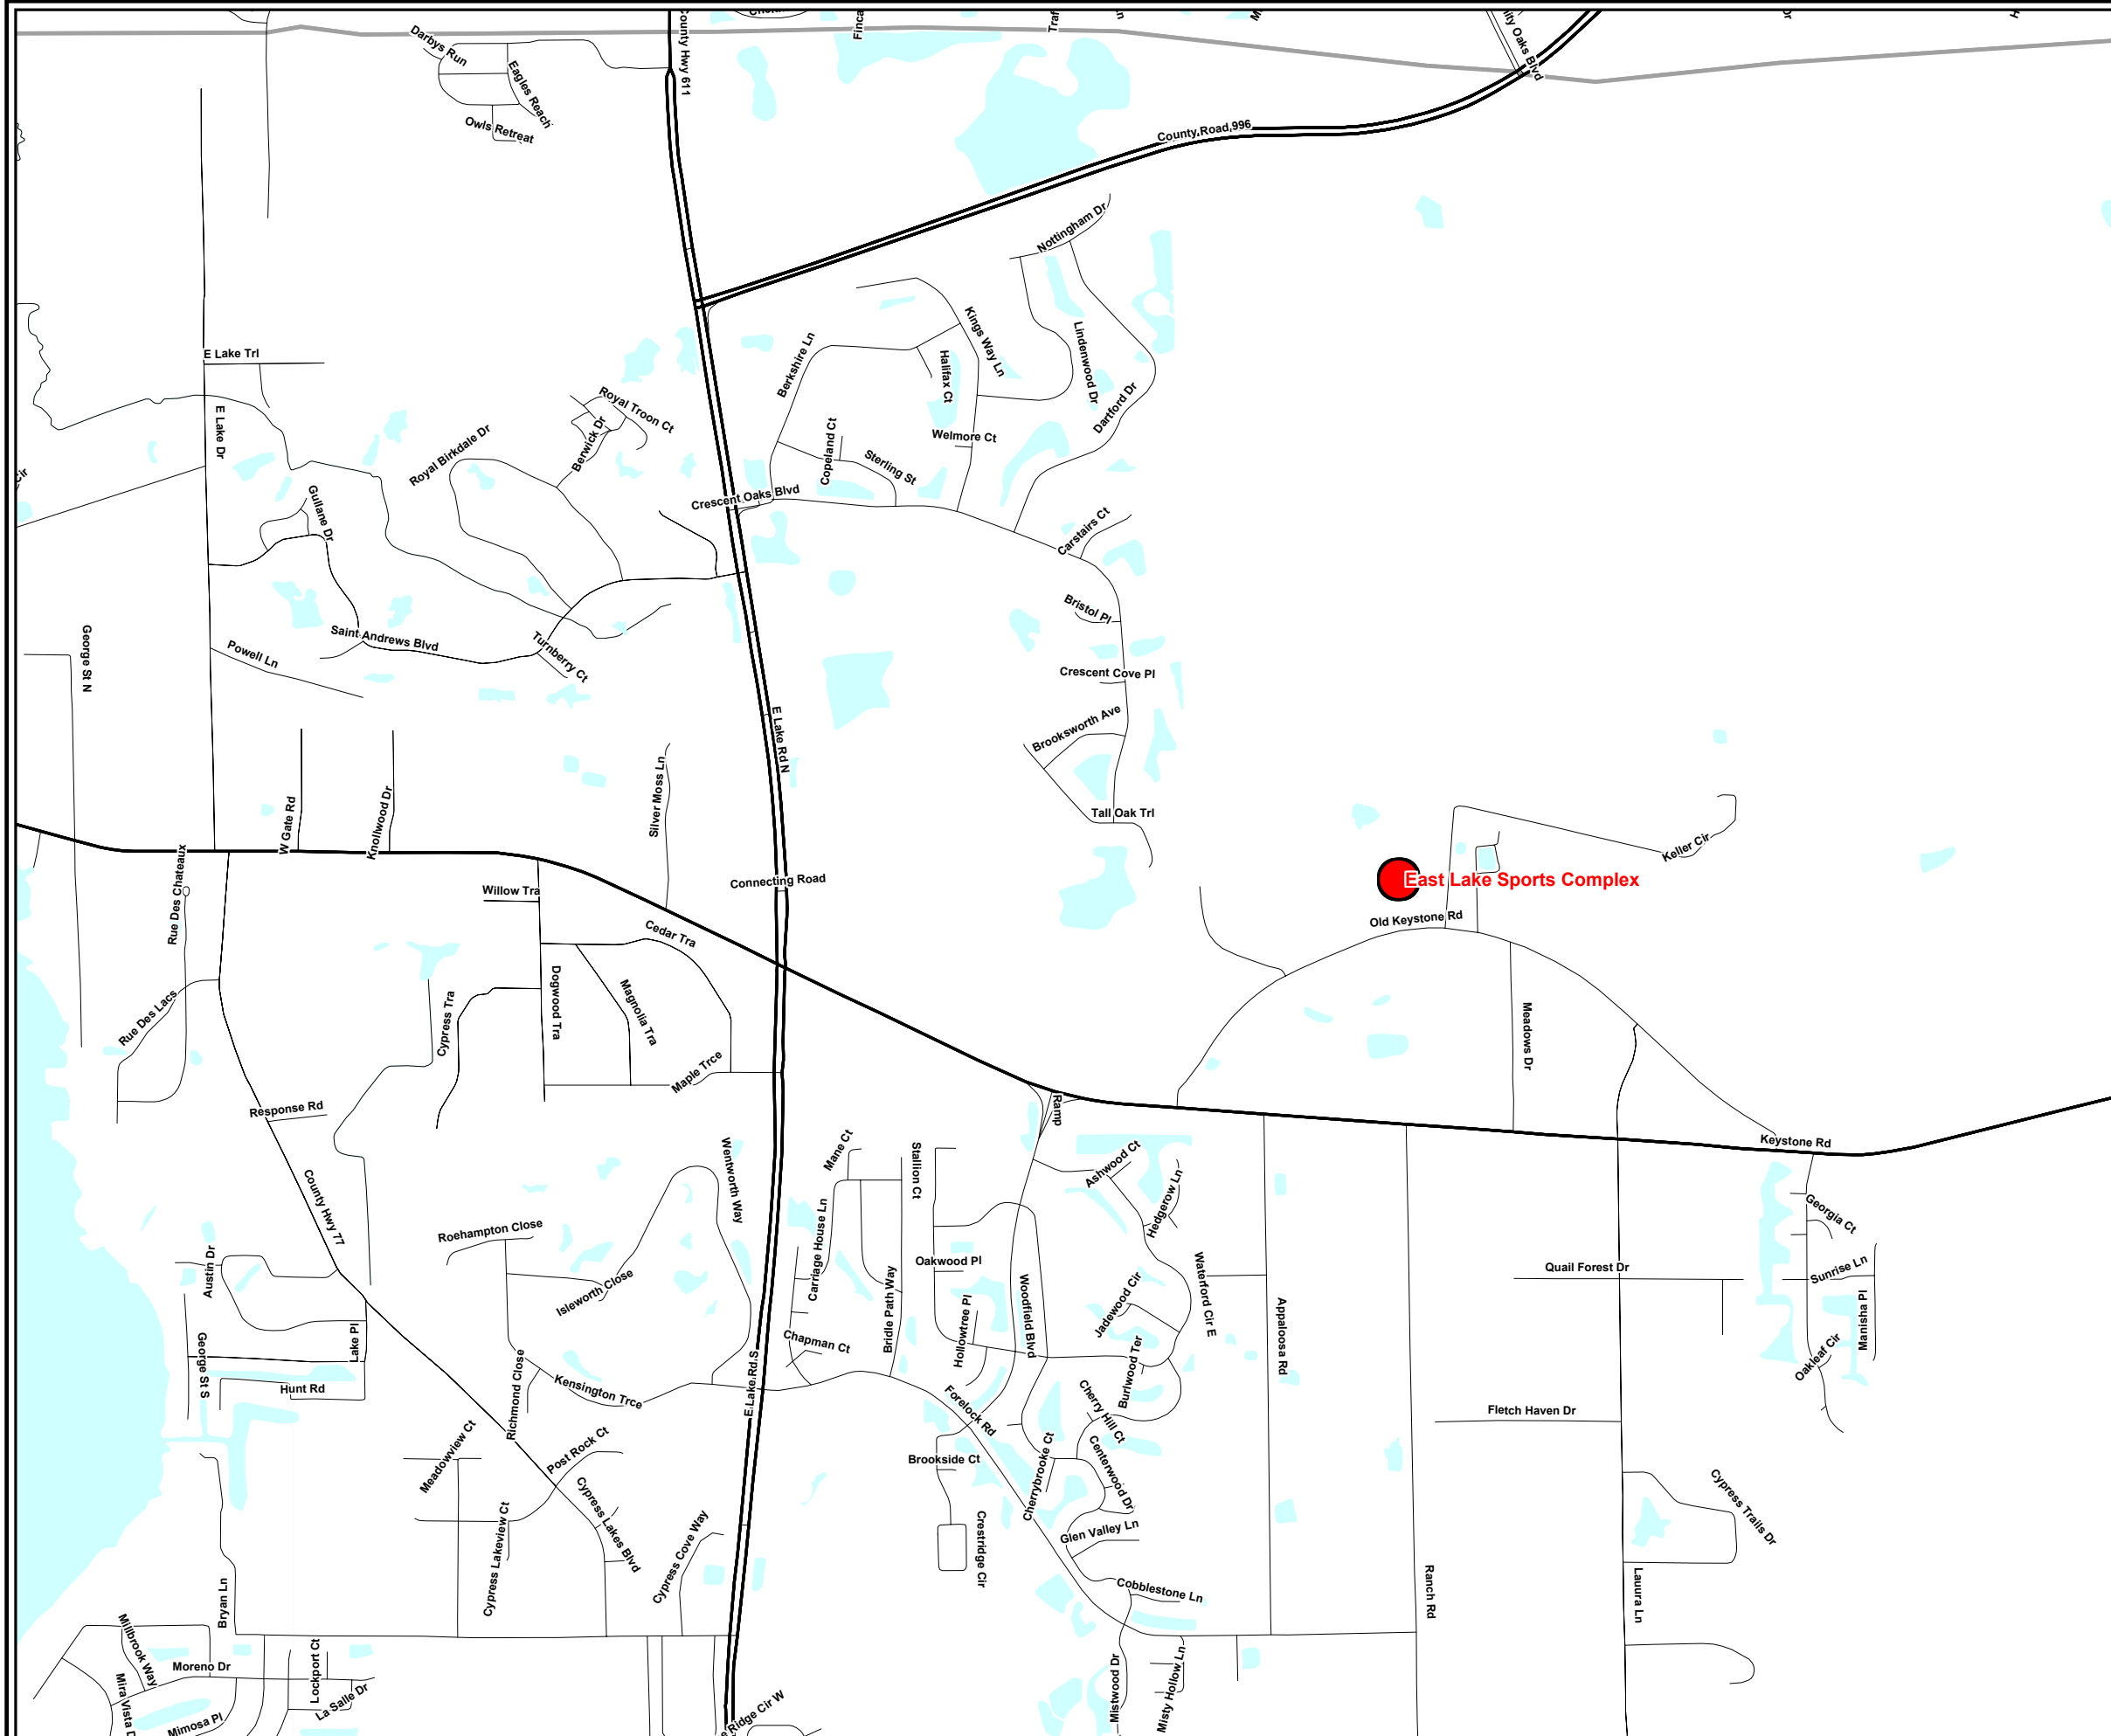

FYSA Soccer Field Map
East Lake Sports Complex
East Lake Soccer Club
Old Keystone Road
Tarpon Springs, FL

Nearby Publix
(727) 372-7400
Chelsea Place
1346 Seven Springs Blvd
New Port Richey, FL

-  Publix
-  Future Publix
-  Soccer Field

Miles Scale 1:19,212
1 Inch = .3 Miles

Source: Publix Mkt-Trk System, MapInfo
Project Date: 08/30/2005
*Information may not reflect recent road construction.
The proper field location cannot be guaranteed due to field address accuracy.