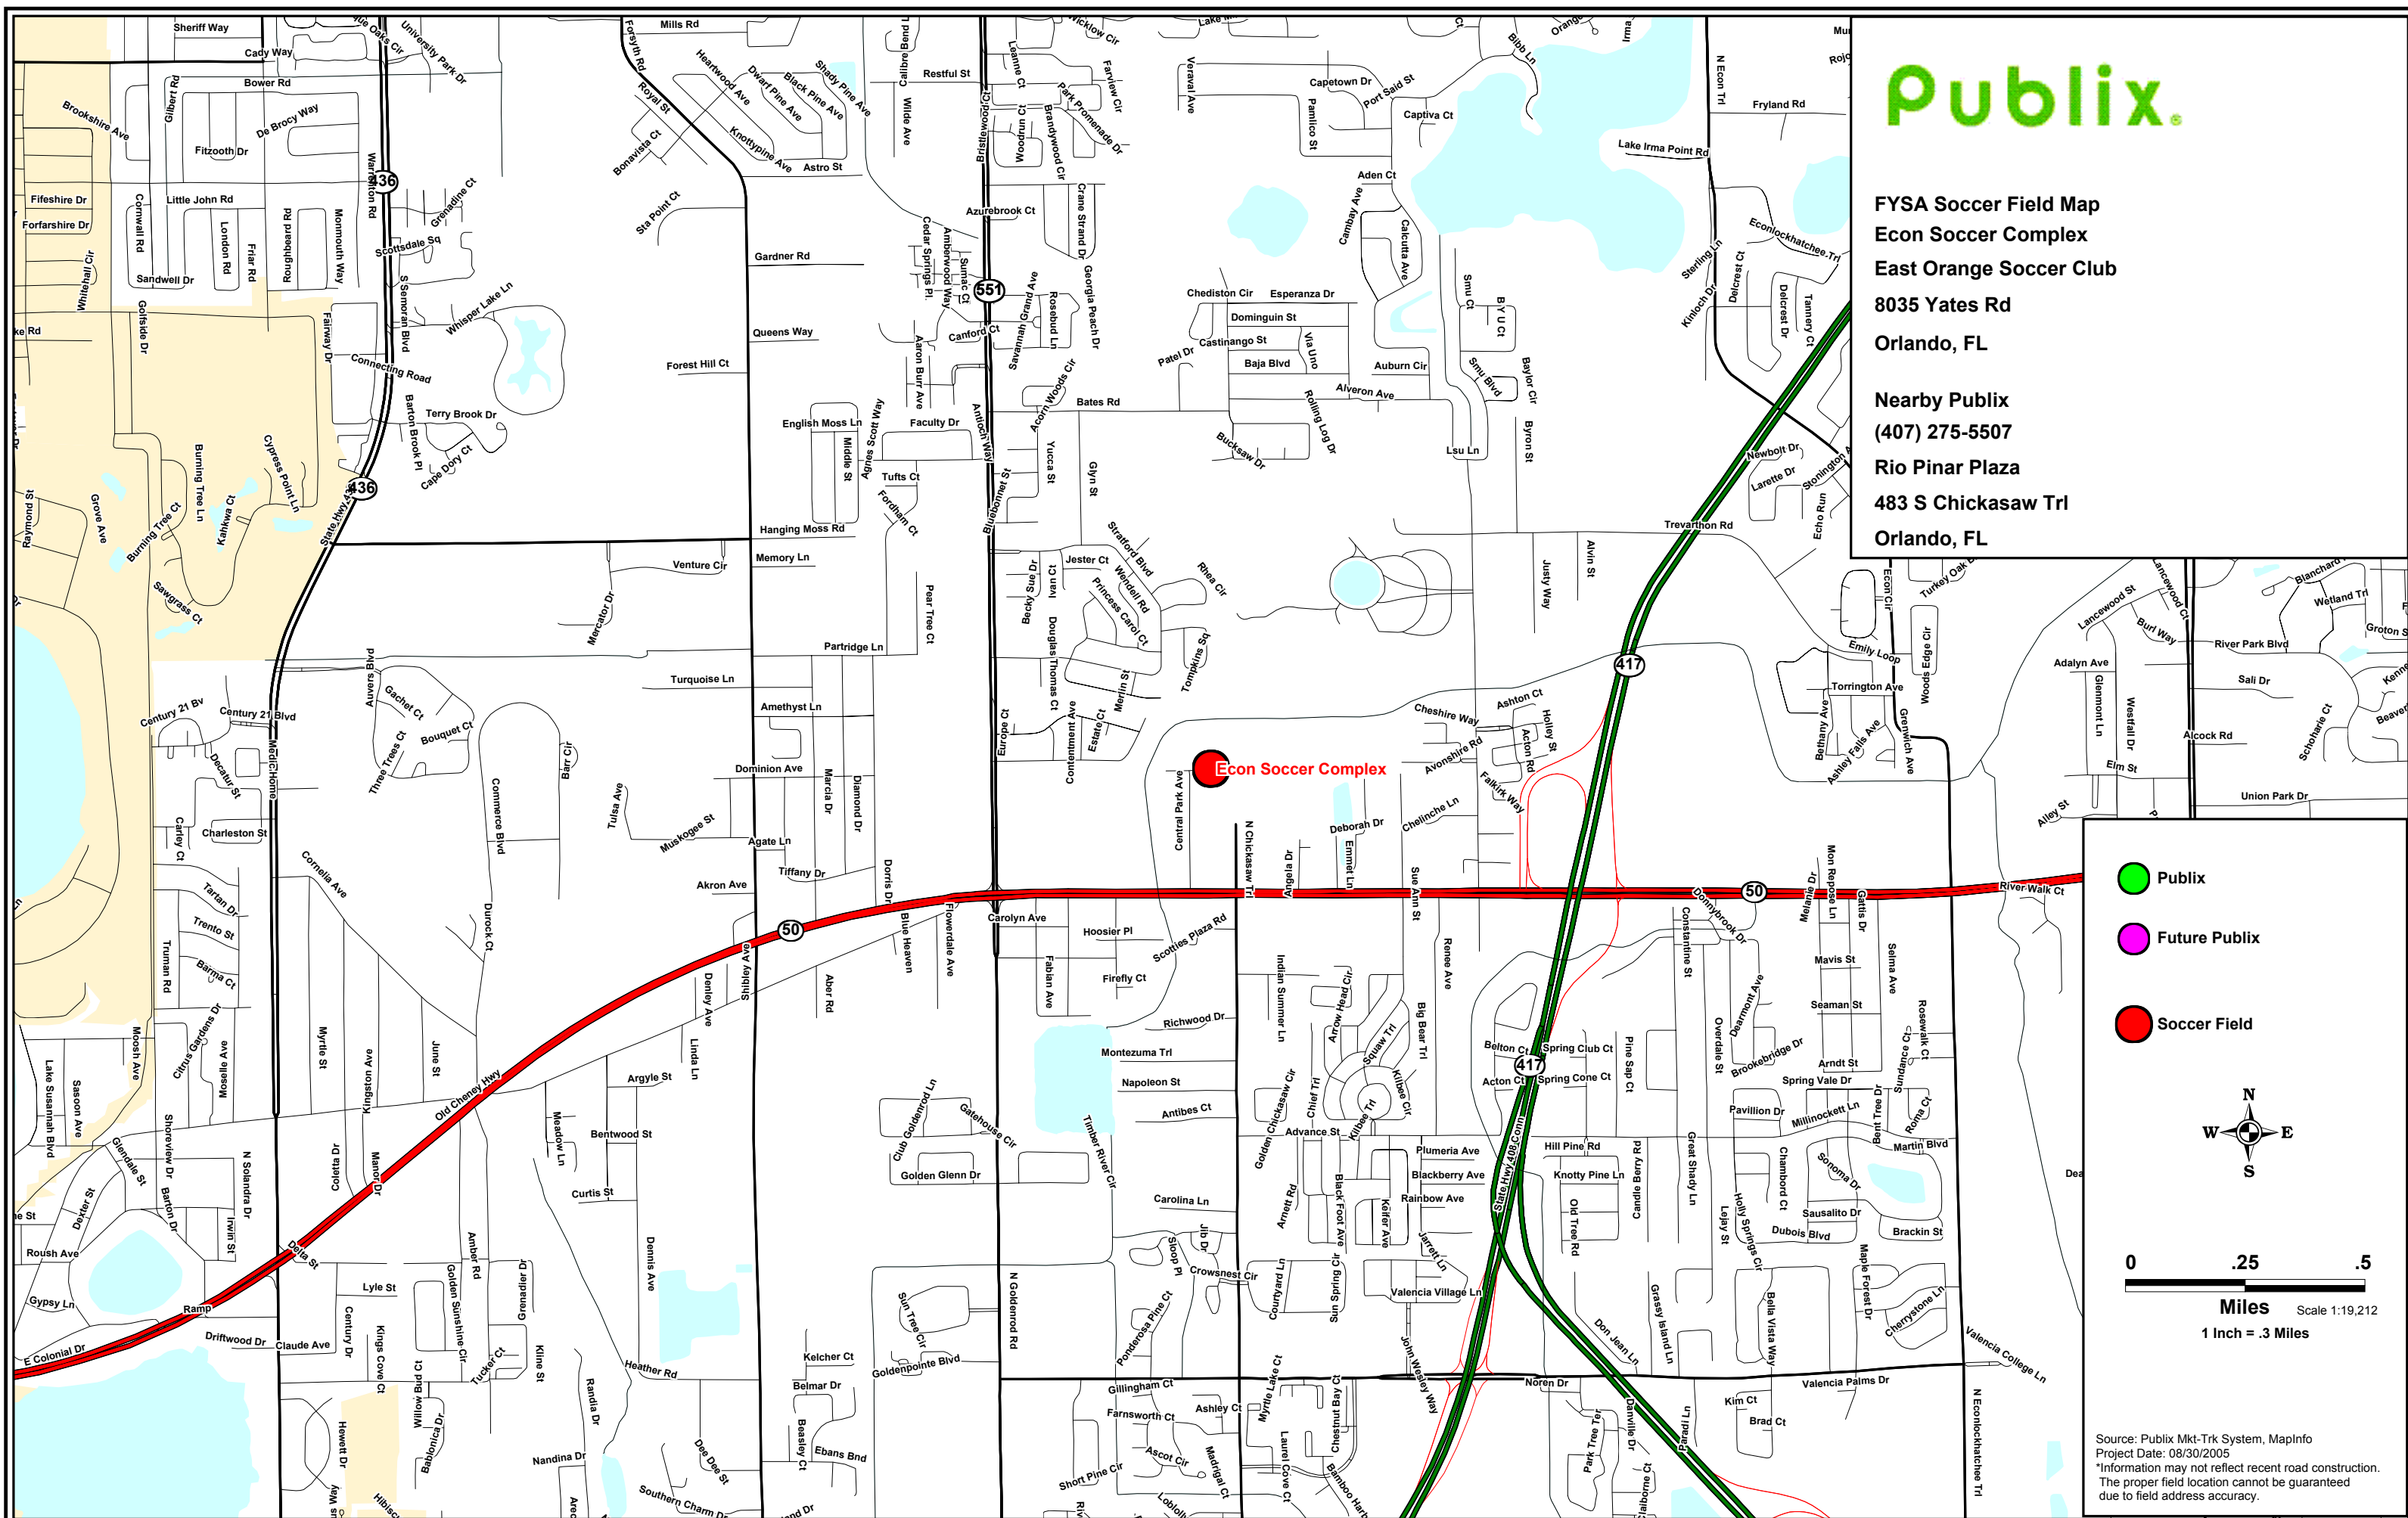

FYSA Soccer Field Map
Econ Soccer Complex
East Orange Soccer Club
8035 Yates Rd
Orlando, FL

Nearby Publix
(407) 275-5507
Rio Pinar Plaza
483 S Chickasaw Trl
Orlando, FL

- Publix
- Future Publix
- Soccer Field

Source: Publix Mkt-Trk System, MapInfo
 Project Date: 08/30/2005
 *Information may not reflect recent road construction.
 The proper field location cannot be guaranteed
 due to field address accuracy.