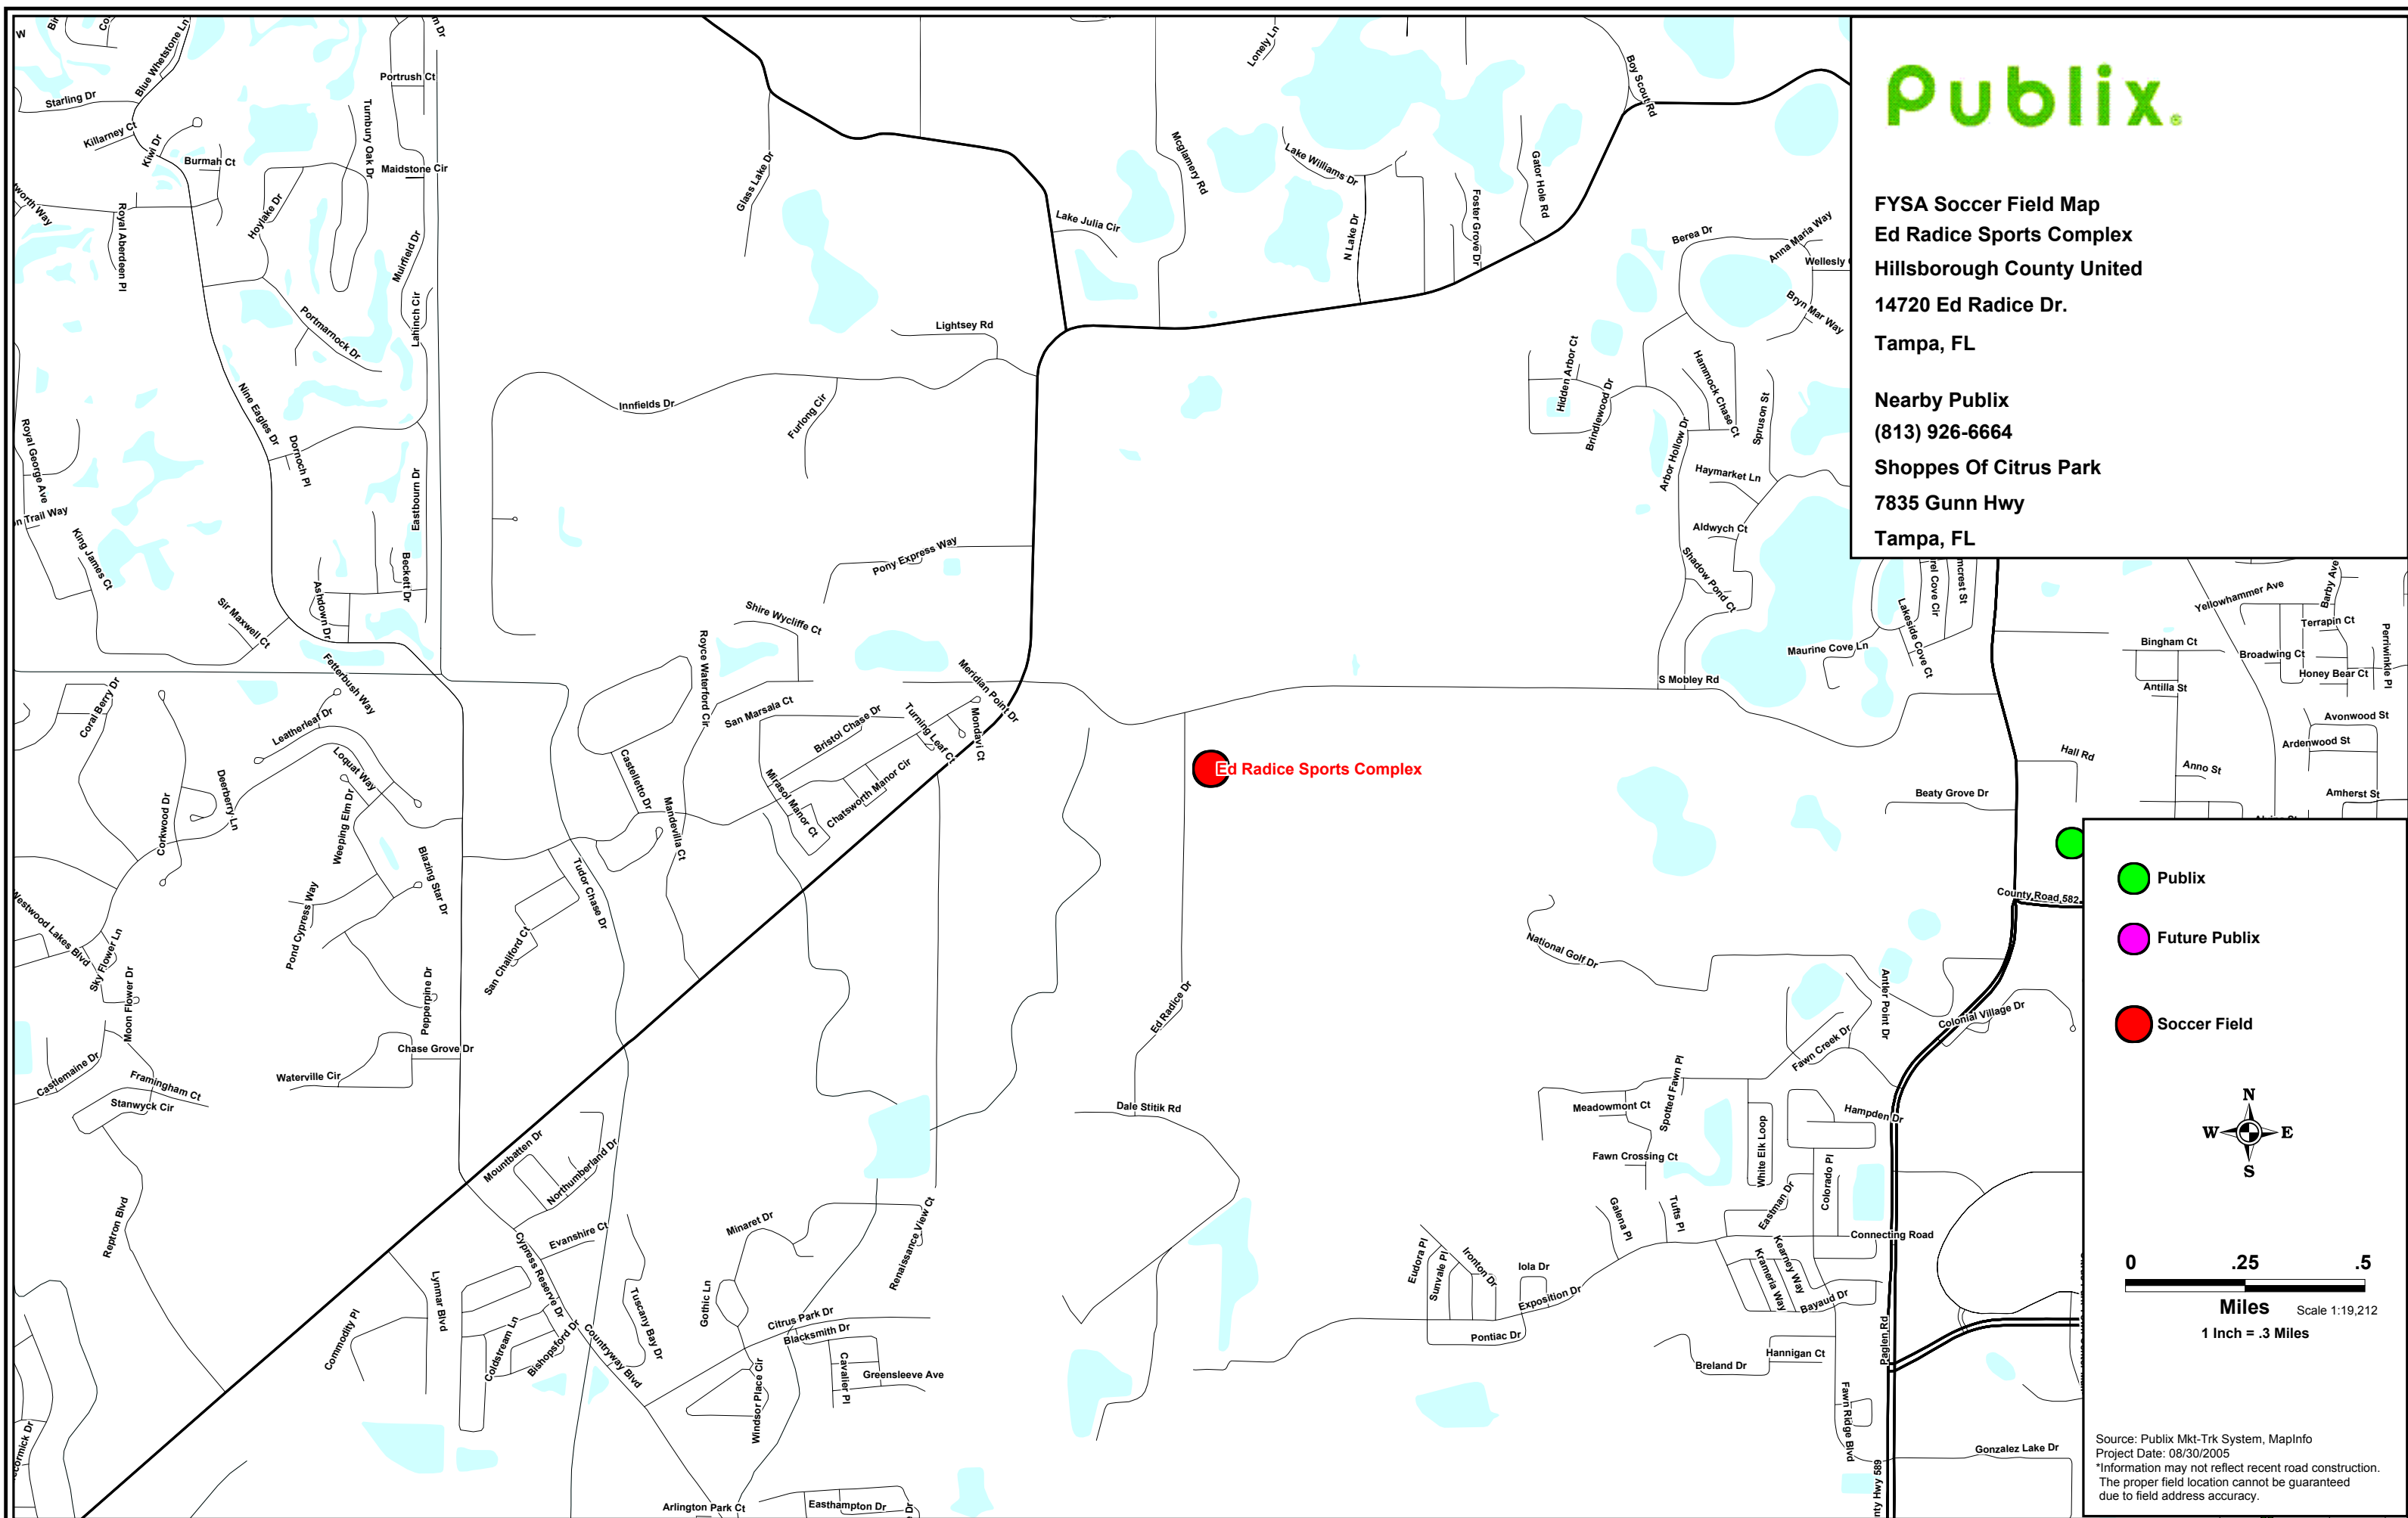

FYSA Soccer Field Map
Ed Radice Sports Complex
Hillsborough County United
14720 Ed Radice Dr.
Tampa, FL

Nearby Publix
(813) 926-6664
Shoppes Of Citrus Park
7835 Gunn Hwy
Tampa, FL

- Publix
- Future Publix
- Soccer Field

Source: Publix Mkt-Trk System, MapInfo
Project Date: 08/30/2005
*Information may not reflect recent road construction.
The proper field location cannot be guaranteed
due to field address accuracy.