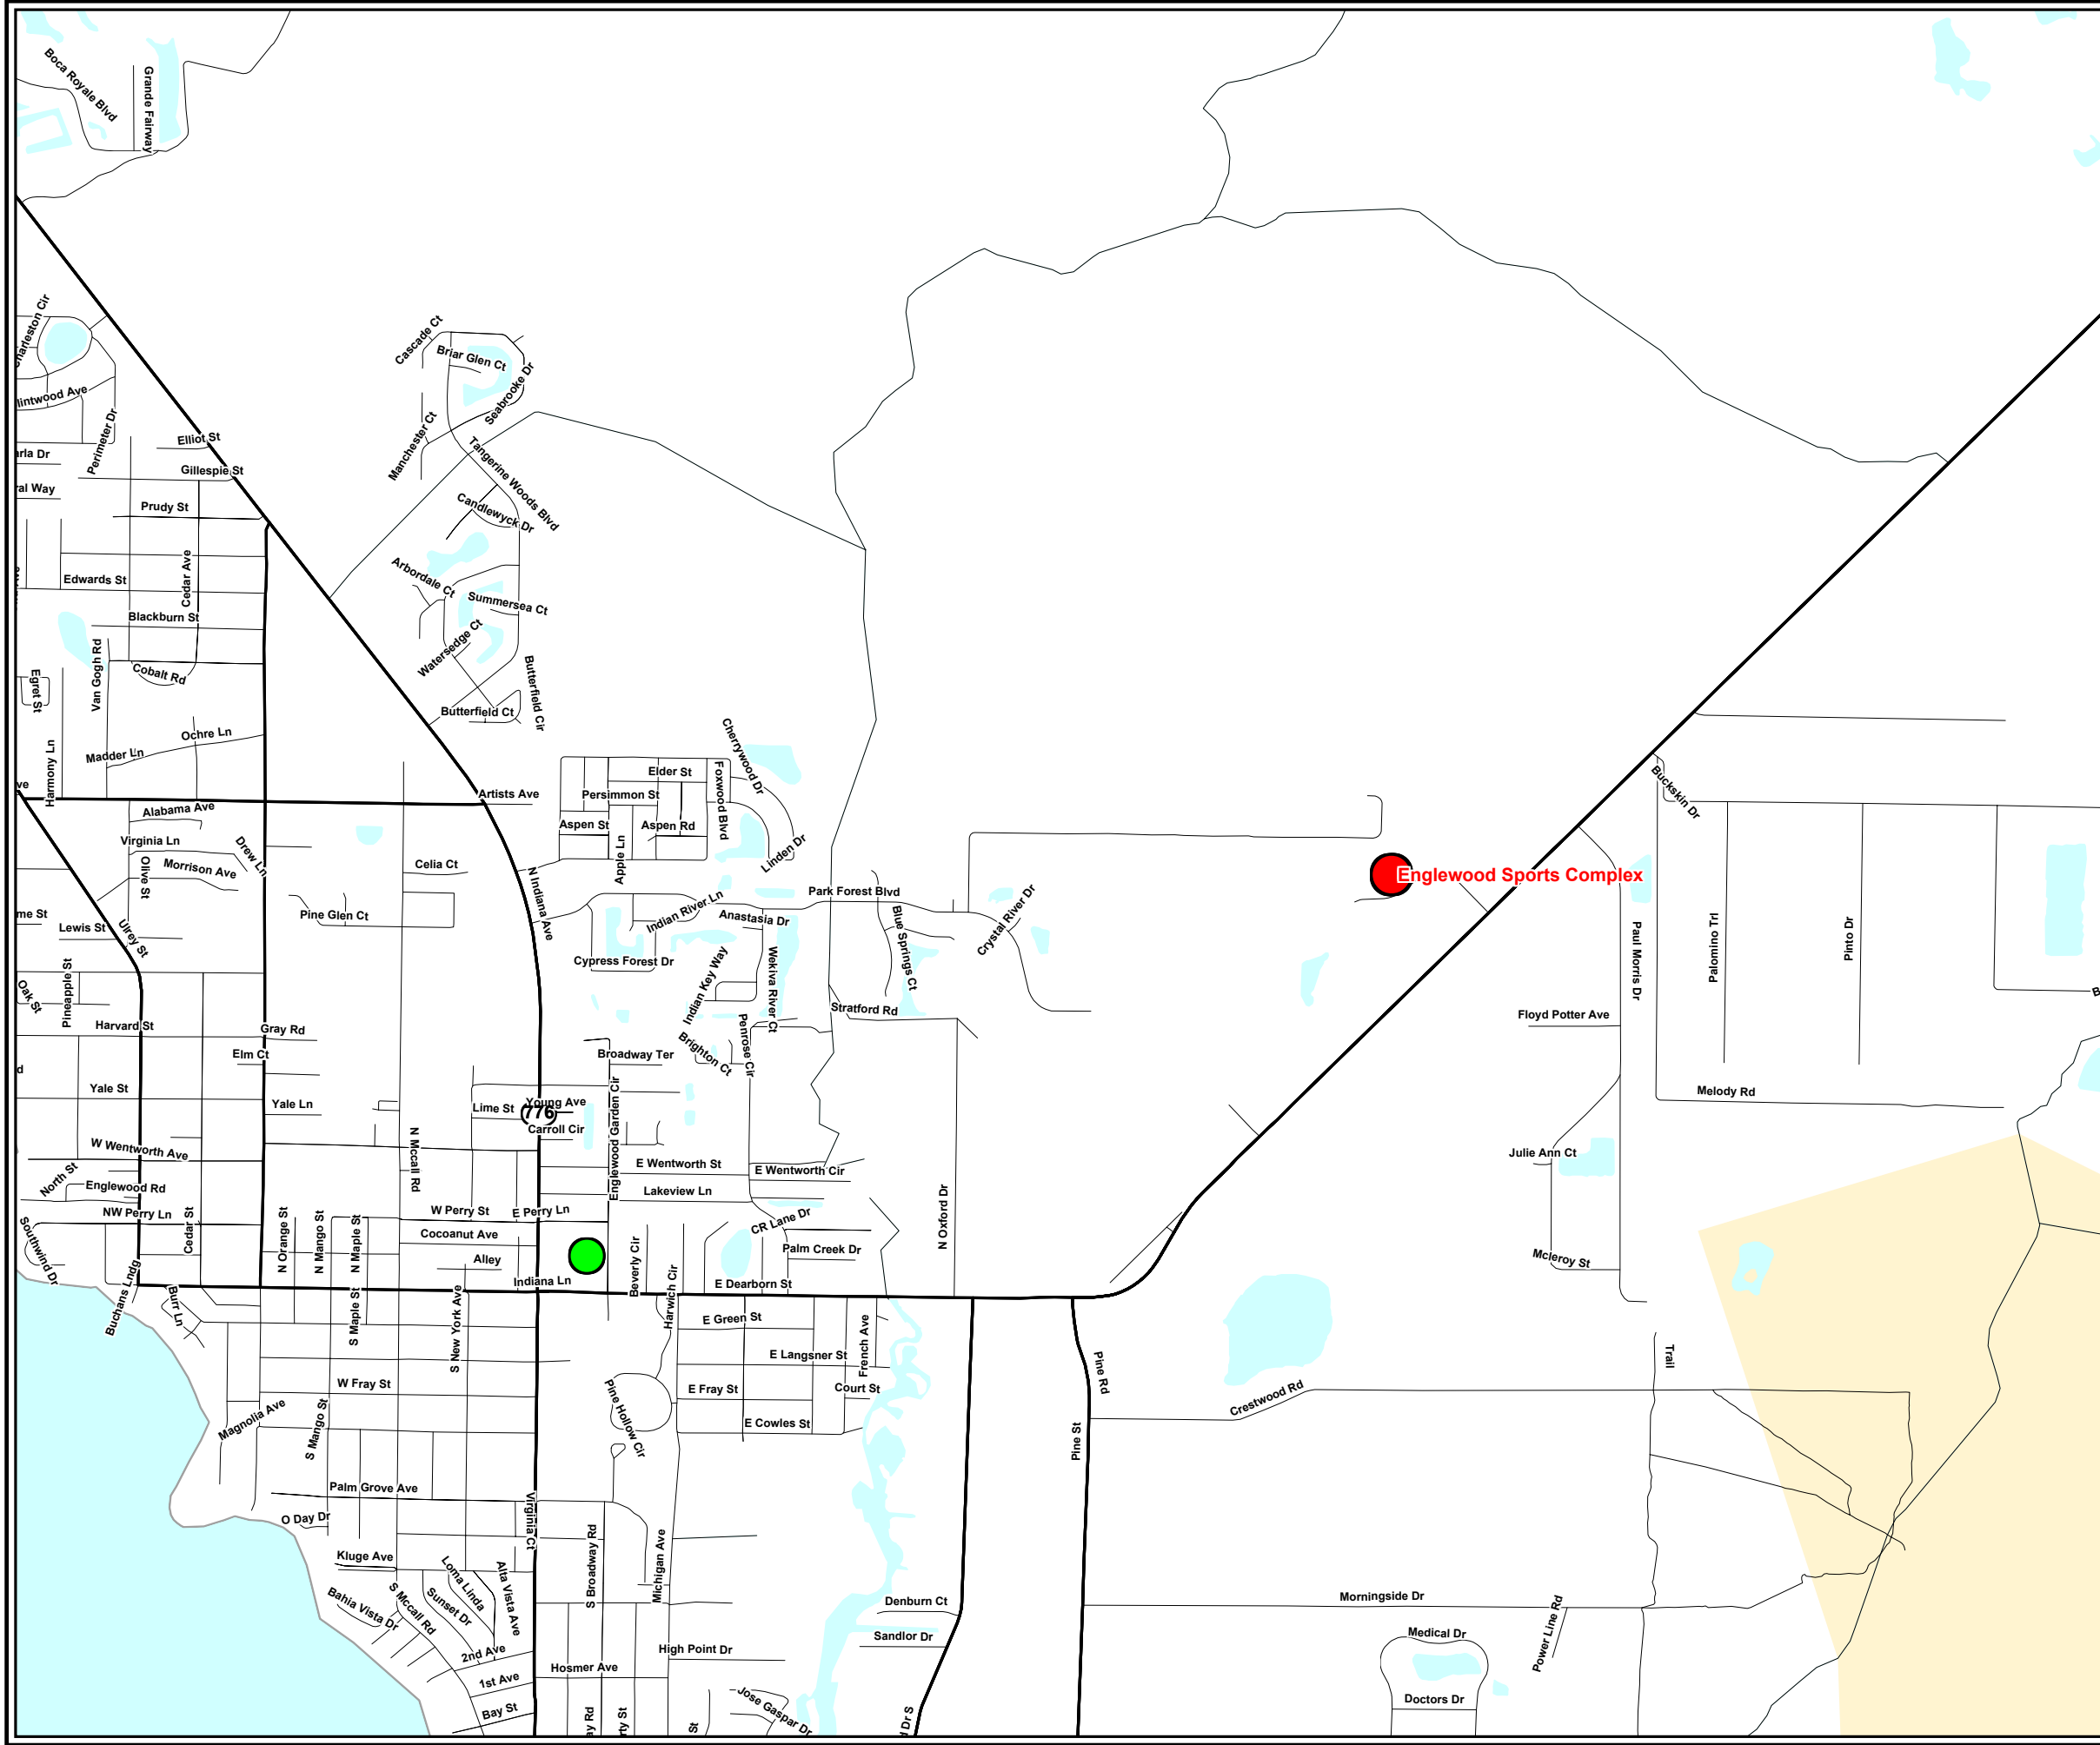

FYSA Soccer Field Map
Englewood Sports Complex
Englewood Youth Soccer
1300 S. River Road
Englewood, FL

Nearby Publix
(941) 473-5441
Olde Village Publix
55 N Indiana Ave
Englewood, FL

-  Publix
-  Future Publix
-  Soccer Field

Miles Scale 1:19,212
 1 Inch = .3 Miles

Source: Publix Mkt-Trk System, MapInfo
 Project Date: 08/30/2005
 *Information may not reflect recent road construction.
 The proper field location cannot be guaranteed due to field address accuracy.