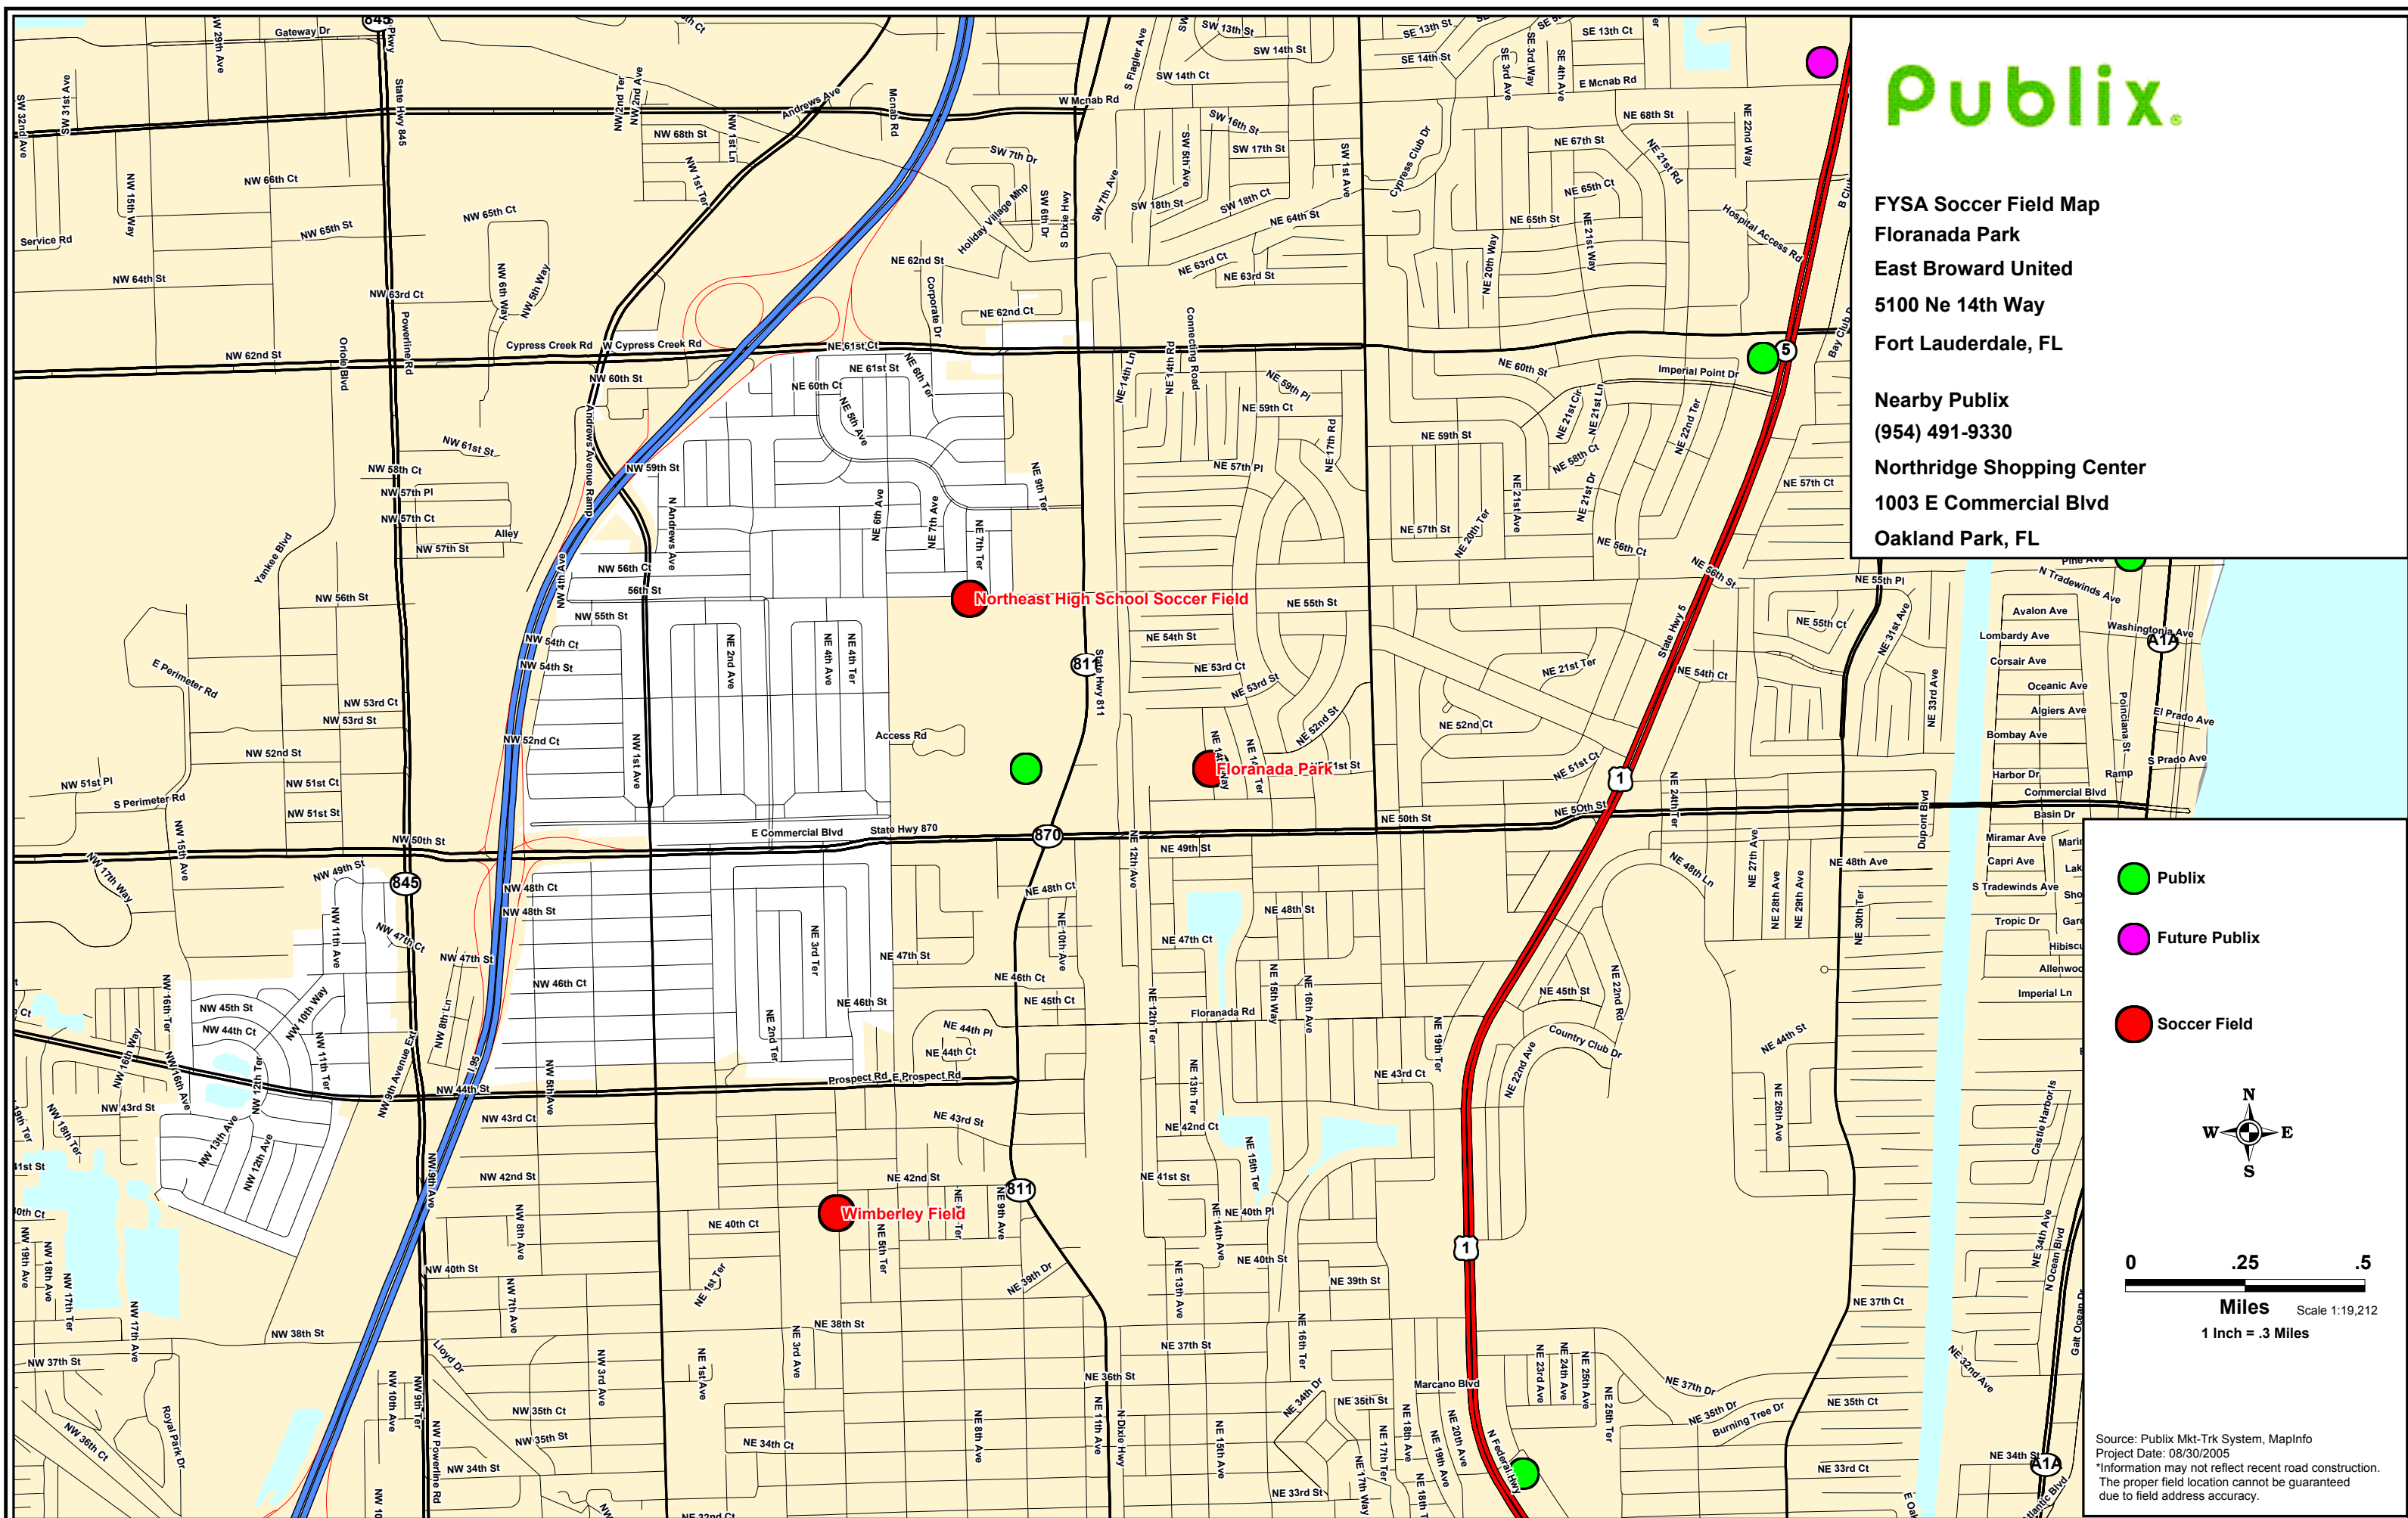

**FYSA Soccer Field Map**  
**Floranada Park**  
**East Broward United**  
**5100 Ne 14th Way**  
**Fort Lauderdale, FL**

**Nearby Publix**  
**(954) 491-9330**  
**Northridge Shopping Center**  
**1003 E Commercial Blvd**  
**Oakland Park, FL**

-  Publix
-  Future Publix
-  Soccer Field

Source: Publix Mkt-Trk System, MapInfo  
 Project Date: 08/30/2005  
 \*Information may not reflect recent road construction.  
 The proper field location cannot be guaranteed due to field address accuracy.