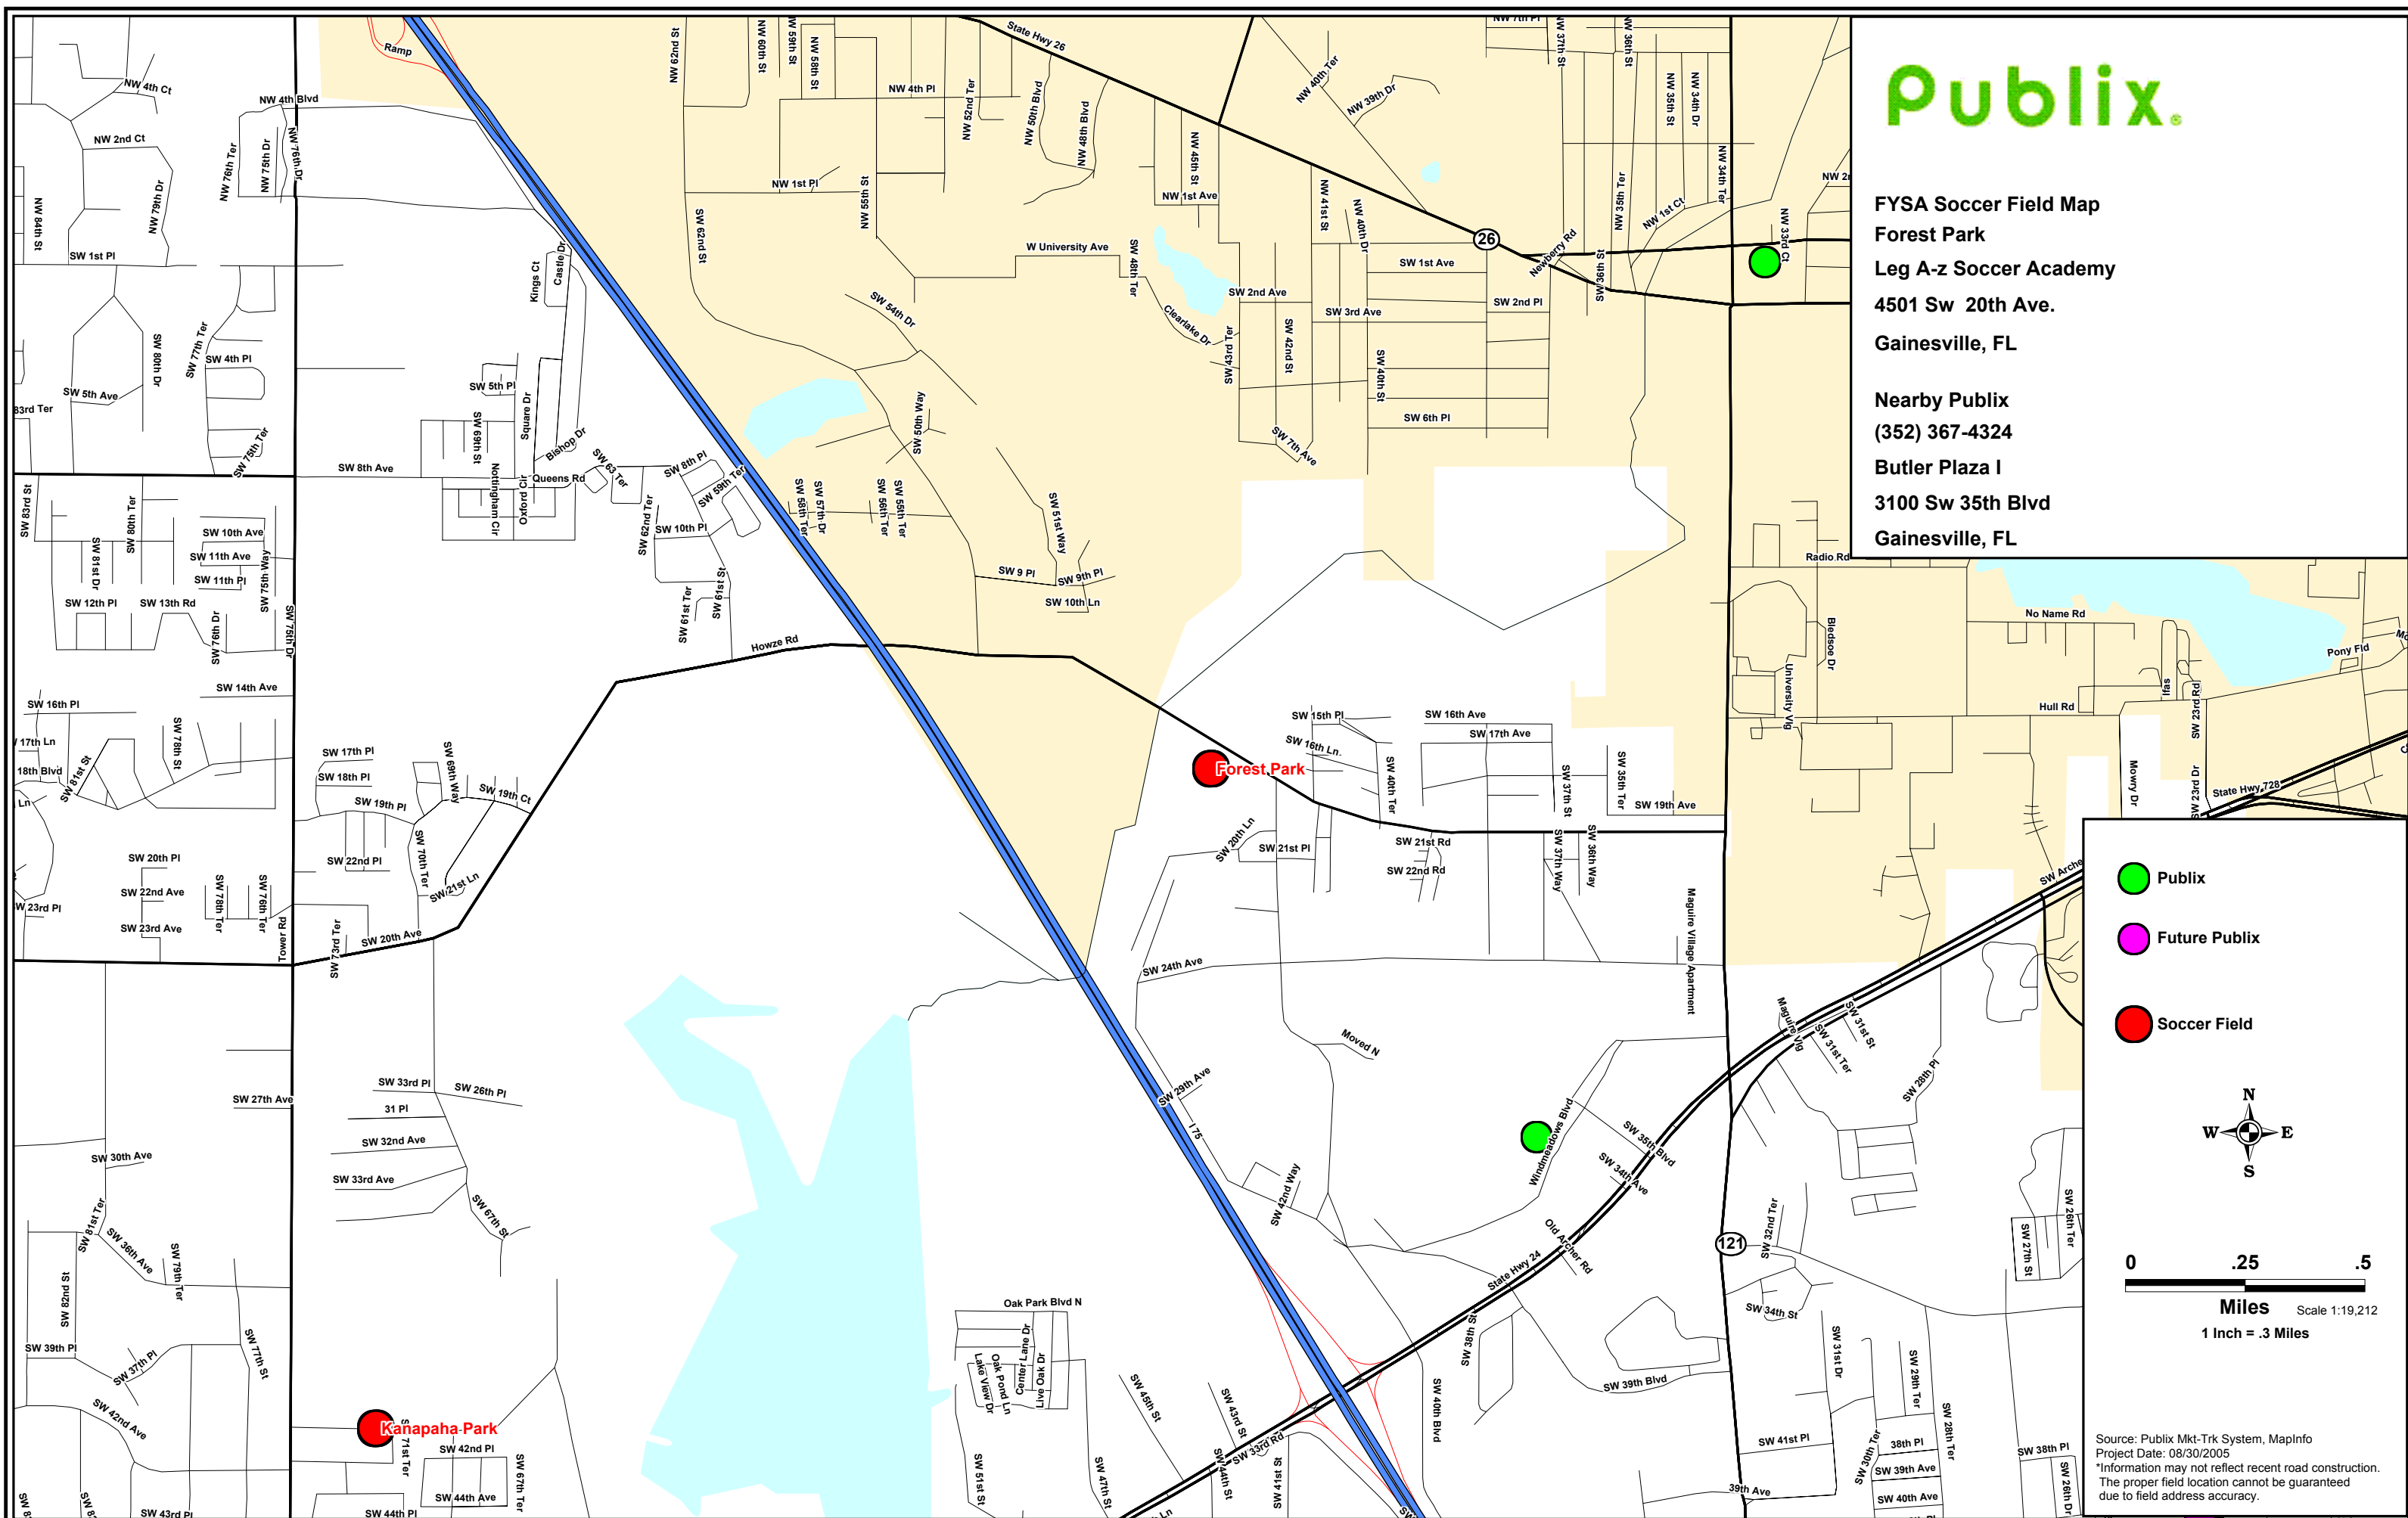

FYSA Soccer Field Map
Forest Park
Leg A-z Soccer Academy
4501 Sw 20th Ave.
Gainesville, FL

Nearby Publix
(352) 367-4324
Butler Plaza I
3100 Sw 35th Blvd
Gainesville, FL

- Publix
- Future Publix
- Soccer Field

Miles Scale 1:19,212
1 Inch = .3 Miles

Source: Publix Mkt-Trk System, MapInfo
Project Date: 08/30/2005
*Information may not reflect recent road construction.
The proper field location cannot be guaranteed due to field address accuracy.