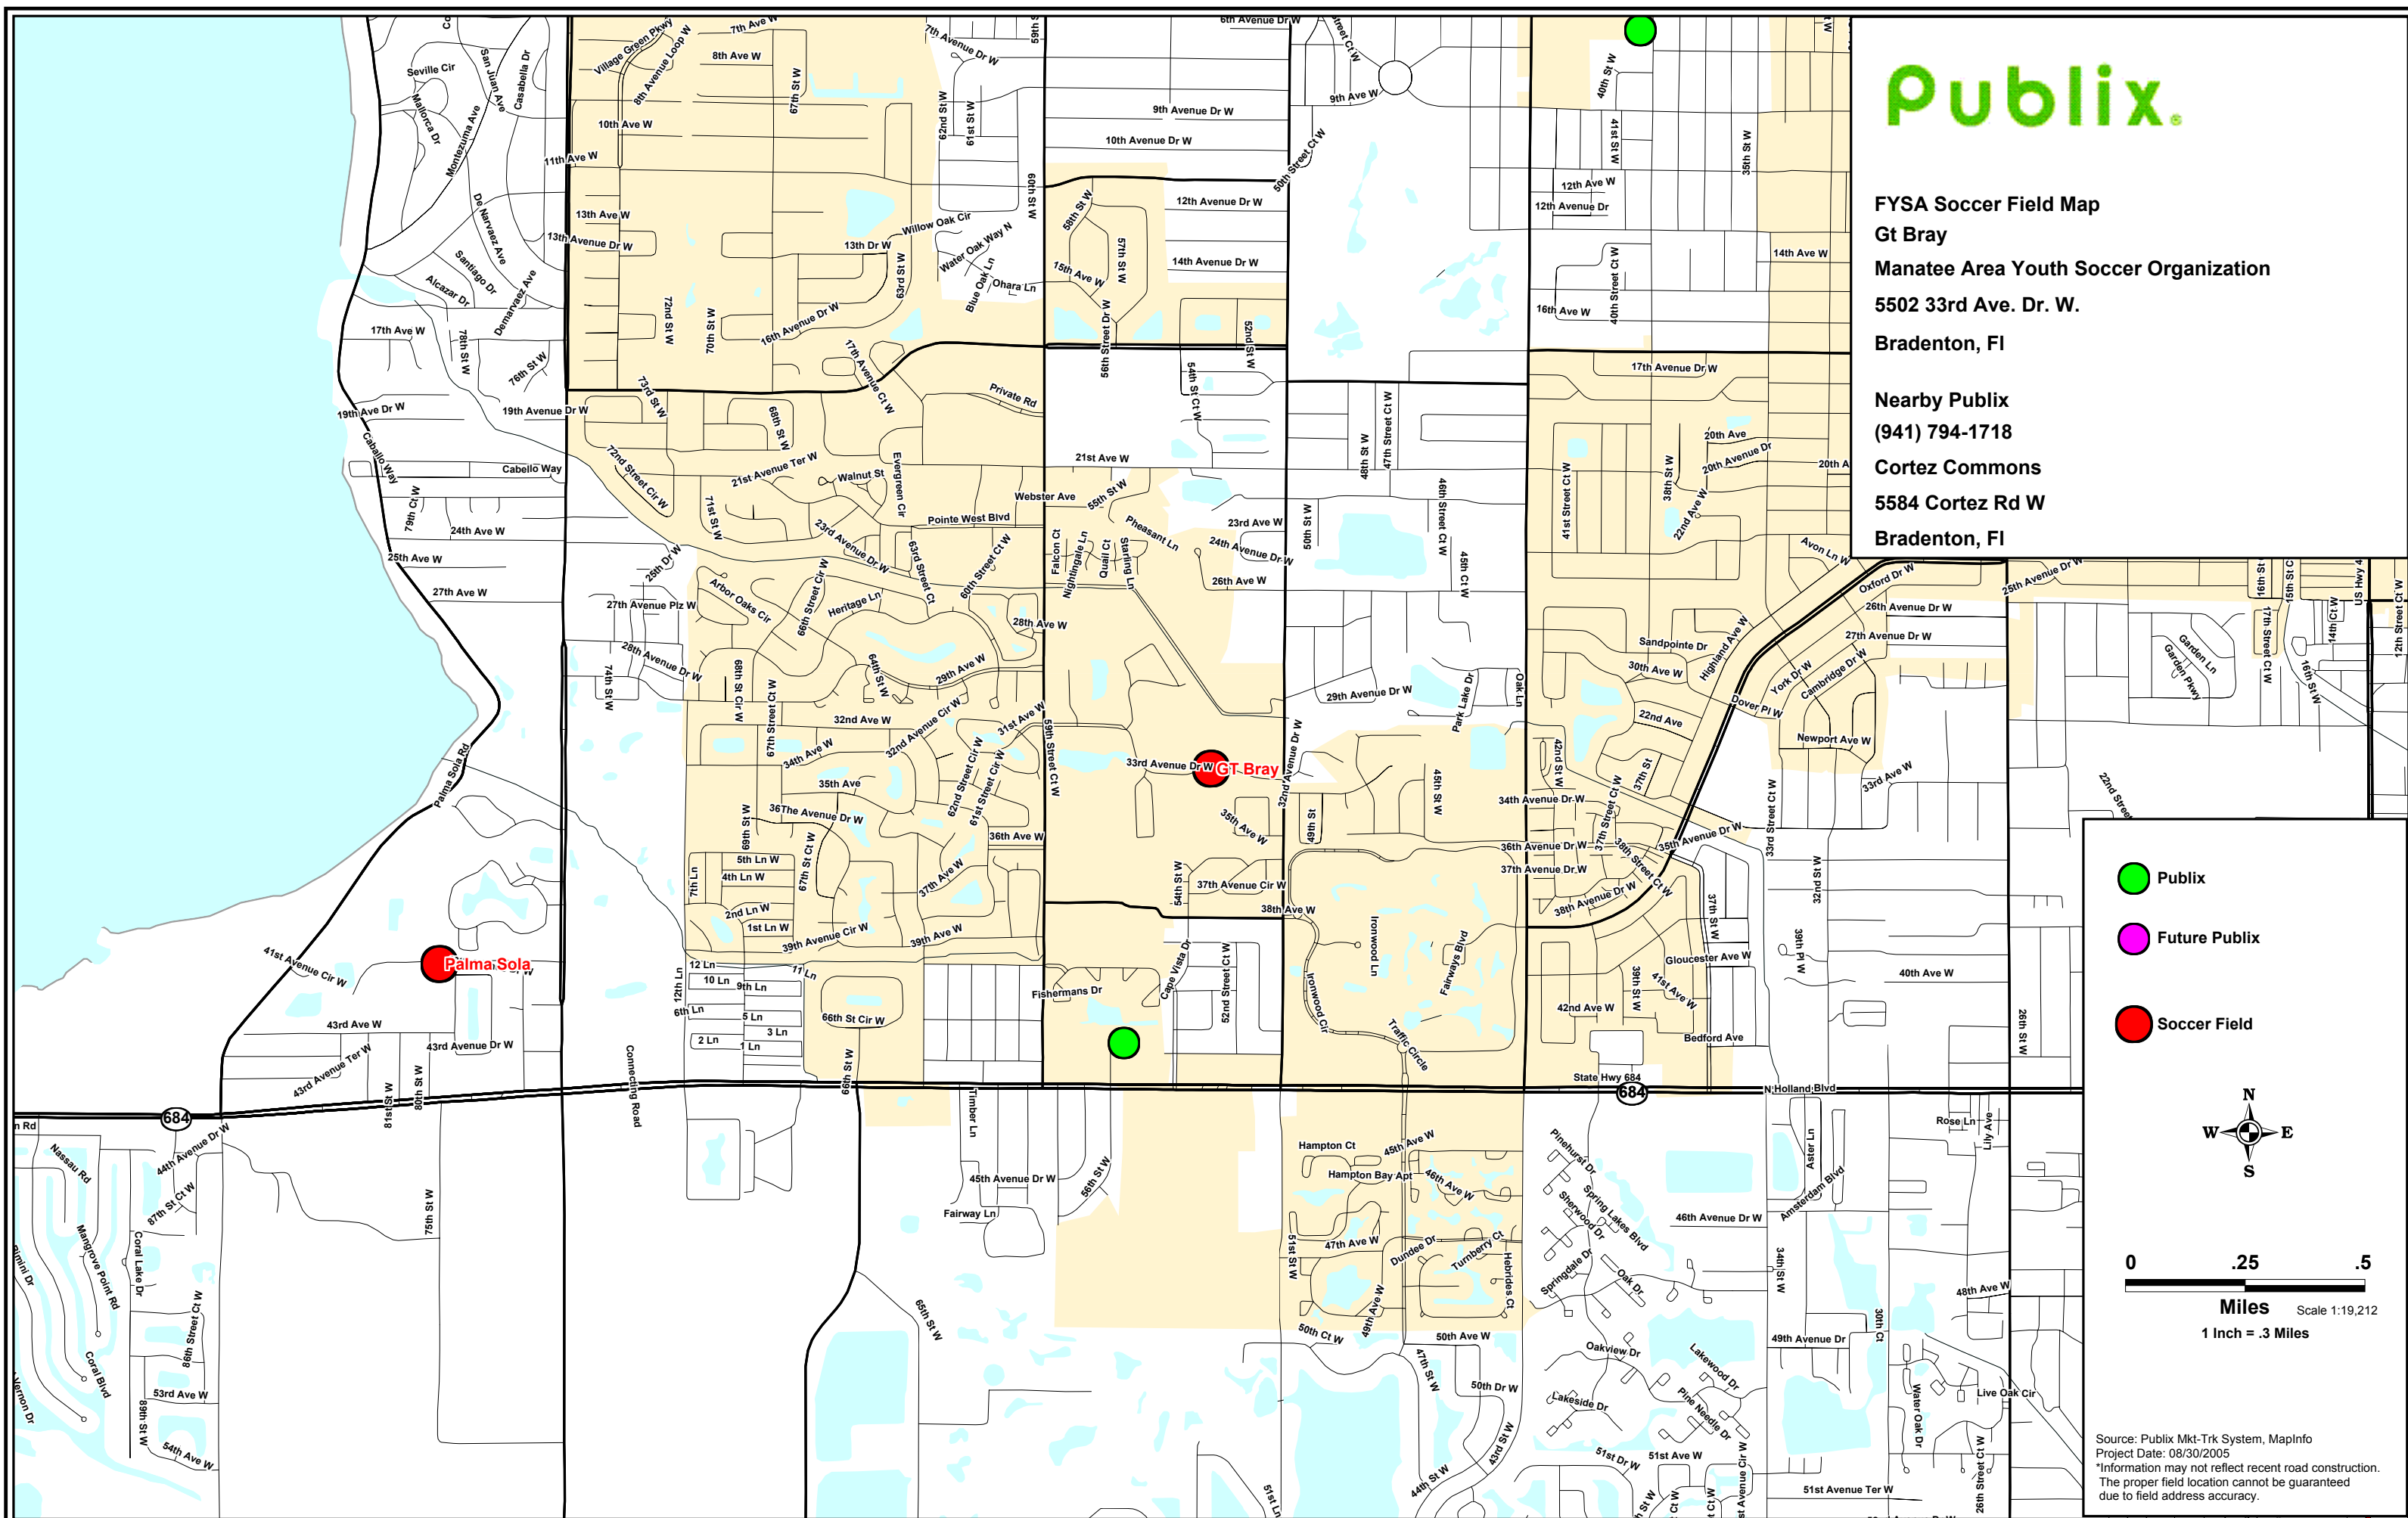

**FYSA Soccer Field Map**

**Gt Bray**

**Manatee Area Youth Soccer Organization**

**5502 33rd Ave. Dr. W.**

**Bradenton, FL**

**Nearby Publix**

**(941) 794-1718**

**Cortez Commons**

**5584 Cortez Rd W**

**Bradenton, FL**

-  Publix
-  Future Publix
-  Soccer Field

0    .25    .5  
Miles    Scale 1:19,212  
1 Inch = .3 Miles

Source: Publix Mkt-Trk System, MapInfo  
Project Date: 08/30/2005  
\*Information may not reflect recent road construction.  
The proper field location cannot be guaranteed due to field address accuracy.